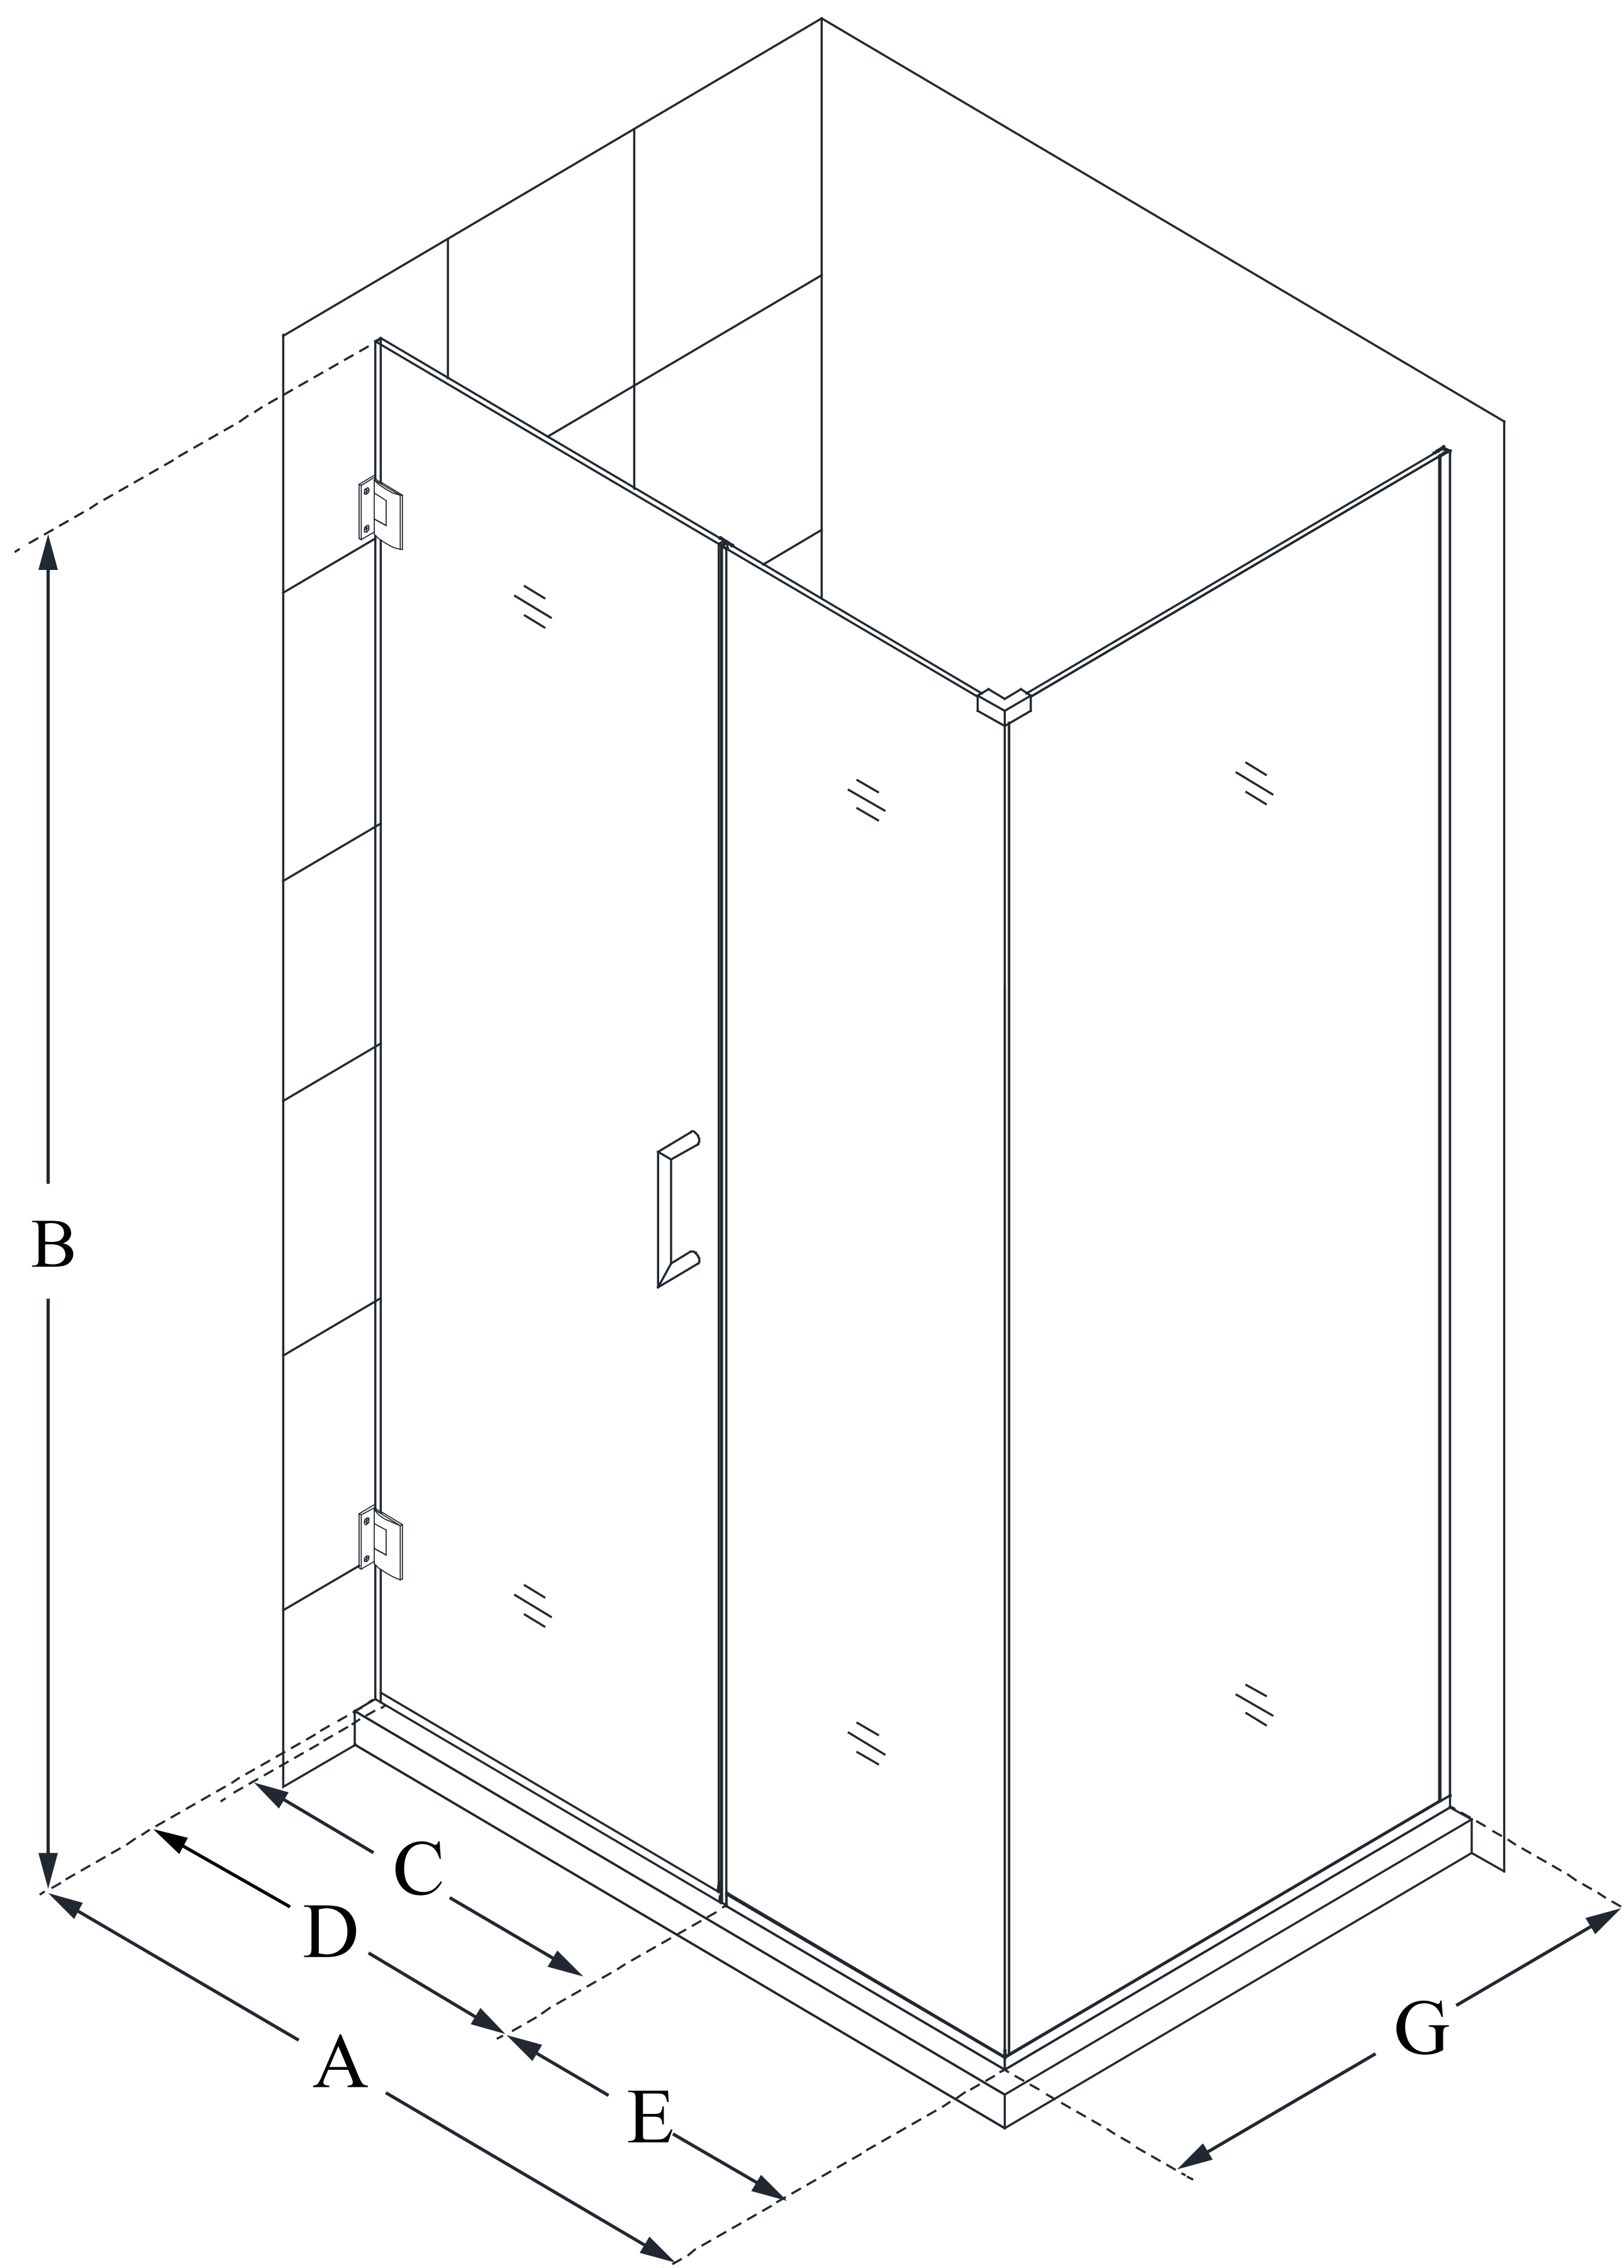

SHEN-24435340

UNIDOOR PLUS

DreamLine Unidoor Plus 43
1/2 in. W x 34 3/8 in. D x 72 in.
H Frameless Hinged Shower
Enclosure, Clear Glass

SWING DOOR

CONFIGURATION DIMENSIONS:

A: 43 1/2 in.

MODEL WIDTH

B: 72 in.

MODEL HEIGHT

C: 28 in.

ACCESS WIDTH

D: 29 in.

DOOR WIDTH

E: 14 1/2 in.

INLINE PANEL WIDTH

G: 34 3/8 in.

RETURN PANEL WIDTH

DreamLine reserves the right to update or modify the hardware or materials pictured without prior notice for the purpose of product improvement and customer satisfaction.