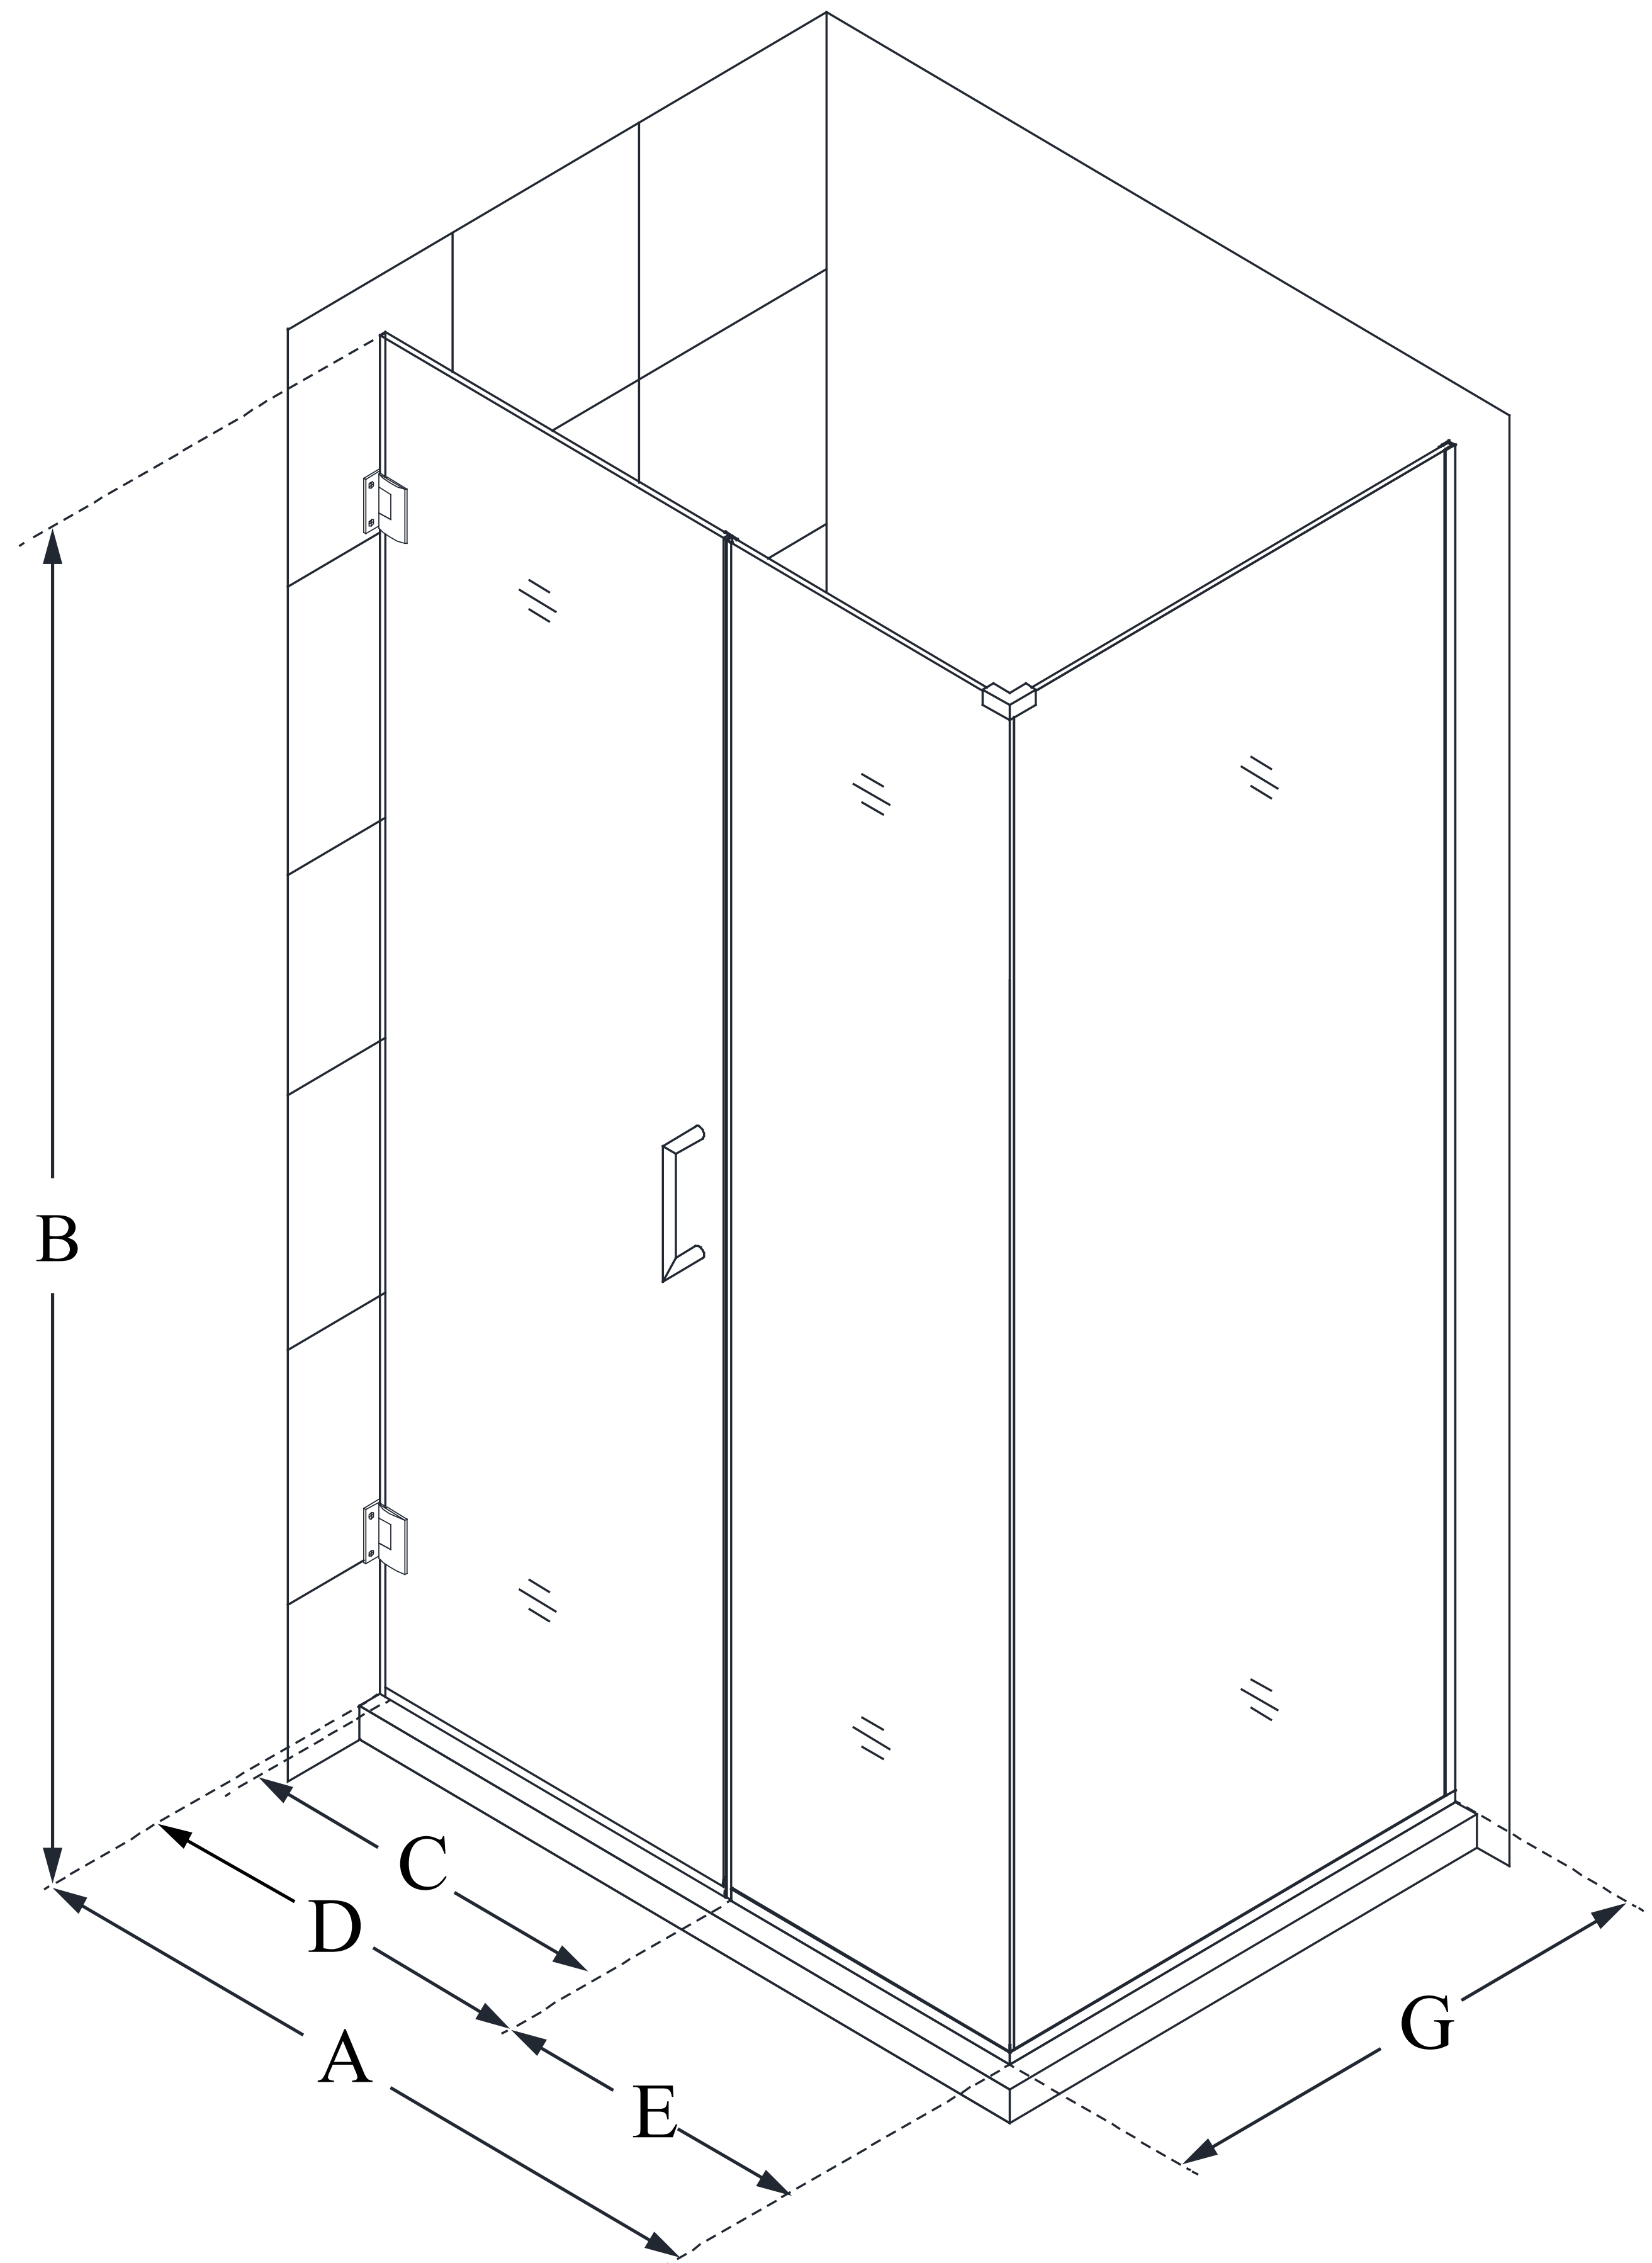

# UNIDOOR PLUS

DreamLine Unidoor Plus 42  
1/2 in. W x 30 3/8 in. D x 72 in.  
H Frameless Hinged Shower  
Enclosure, Clear Glass

**SWING DOOR**

## CONFIGURATION DIMENSIONS:

**A: 42 1/2 in.**

MODEL WIDTH

**B: 72 in.**

MODEL HEIGHT

**C: 27 in.**

ACCESS WIDTH

**D: 28 in.**

DOOR WIDTH

**E: 14 1/2 in.**

INLINE PANEL WIDTH

**G: 30 3/8 in.**

RETURN PANEL WIDTH

DreamLine reserves the right to update or modify the hardware or materials pictured without prior notice for the purpose of product improvement and customer satisfaction.