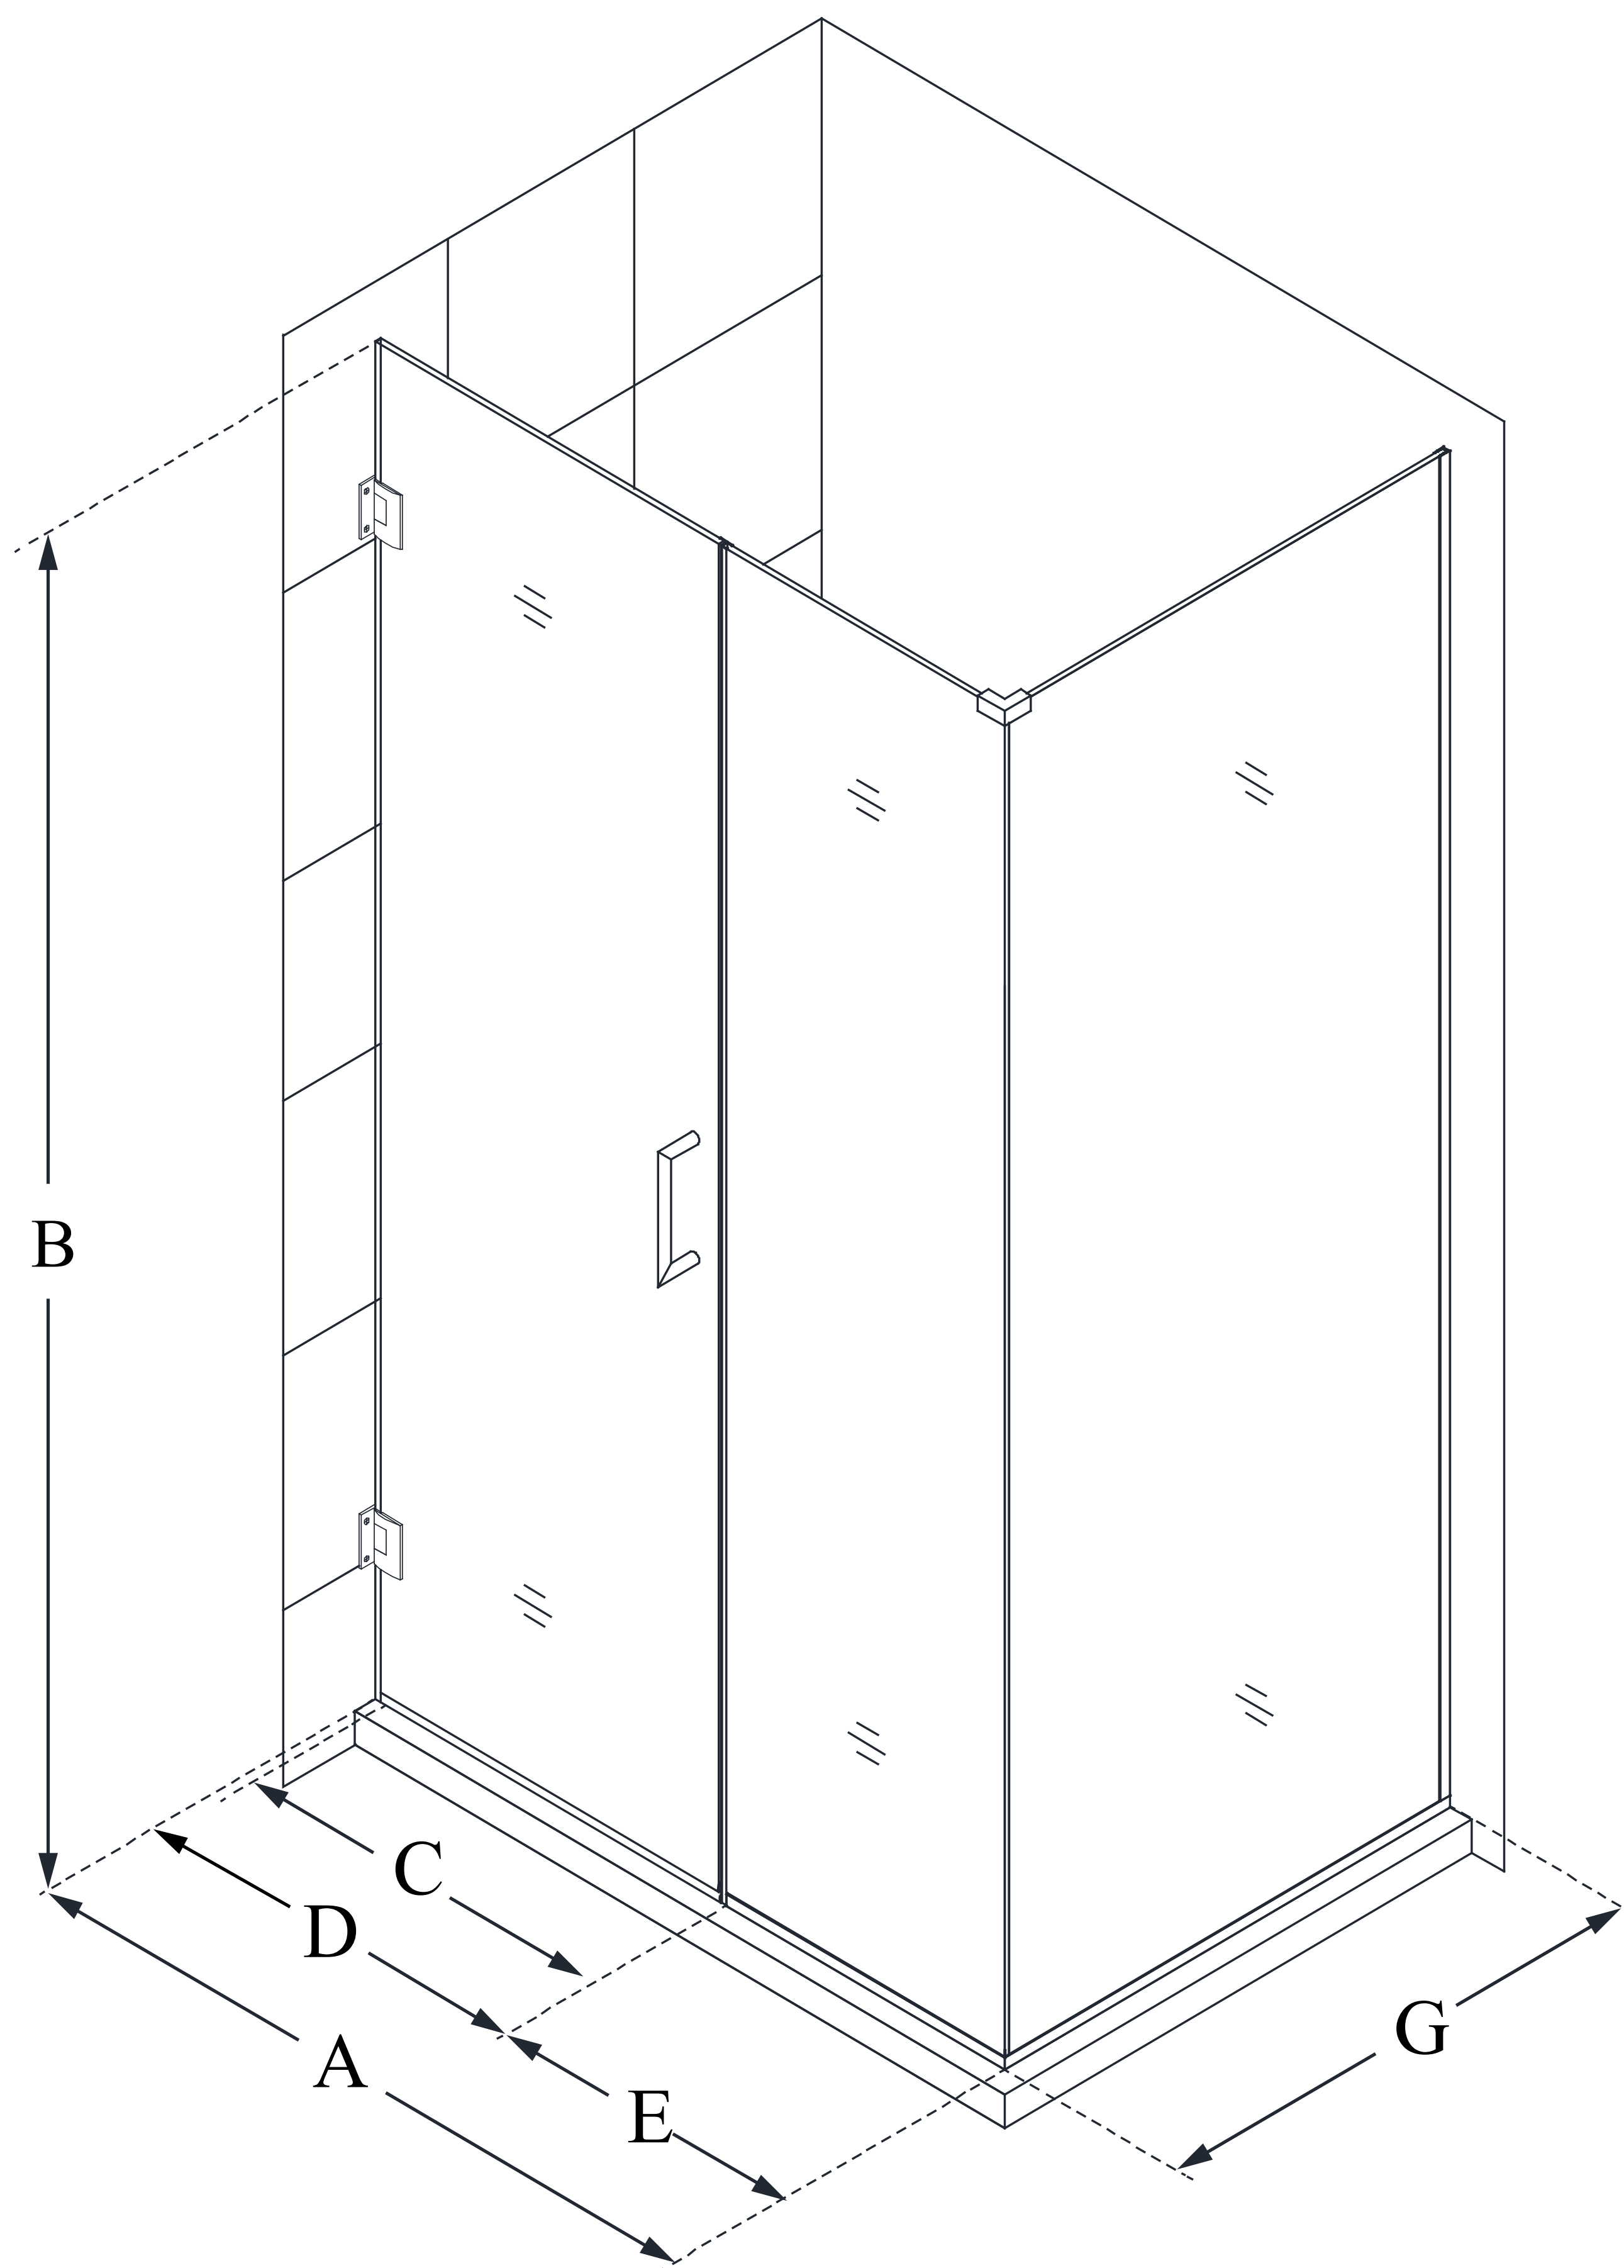

SHEN-24415340

UNIDOOR PLUS

DreamLine Unidoor Plus 41
1/2 in. W x 34 3/8 in. D x 72 in.
H Frameless Hinged Shower
Enclosure, Clear Glass

SWING DOOR

CONFIGURATION DIMENSIONS:

A: 41 1/2 in.

MODEL WIDTH

B: 72 in.

MODEL HEIGHT

C: 26 in.

ACCESS WIDTH

D: 27 in.

DOOR WIDTH

E: 14 1/2 in.

INLINE PANEL WIDTH

G: 34 3/8 in.

RETURN PANEL WIDTH

DreamLine reserves the right to update or modify the hardware or materials pictured without prior notice for the purpose of product improvement and customer satisfaction.