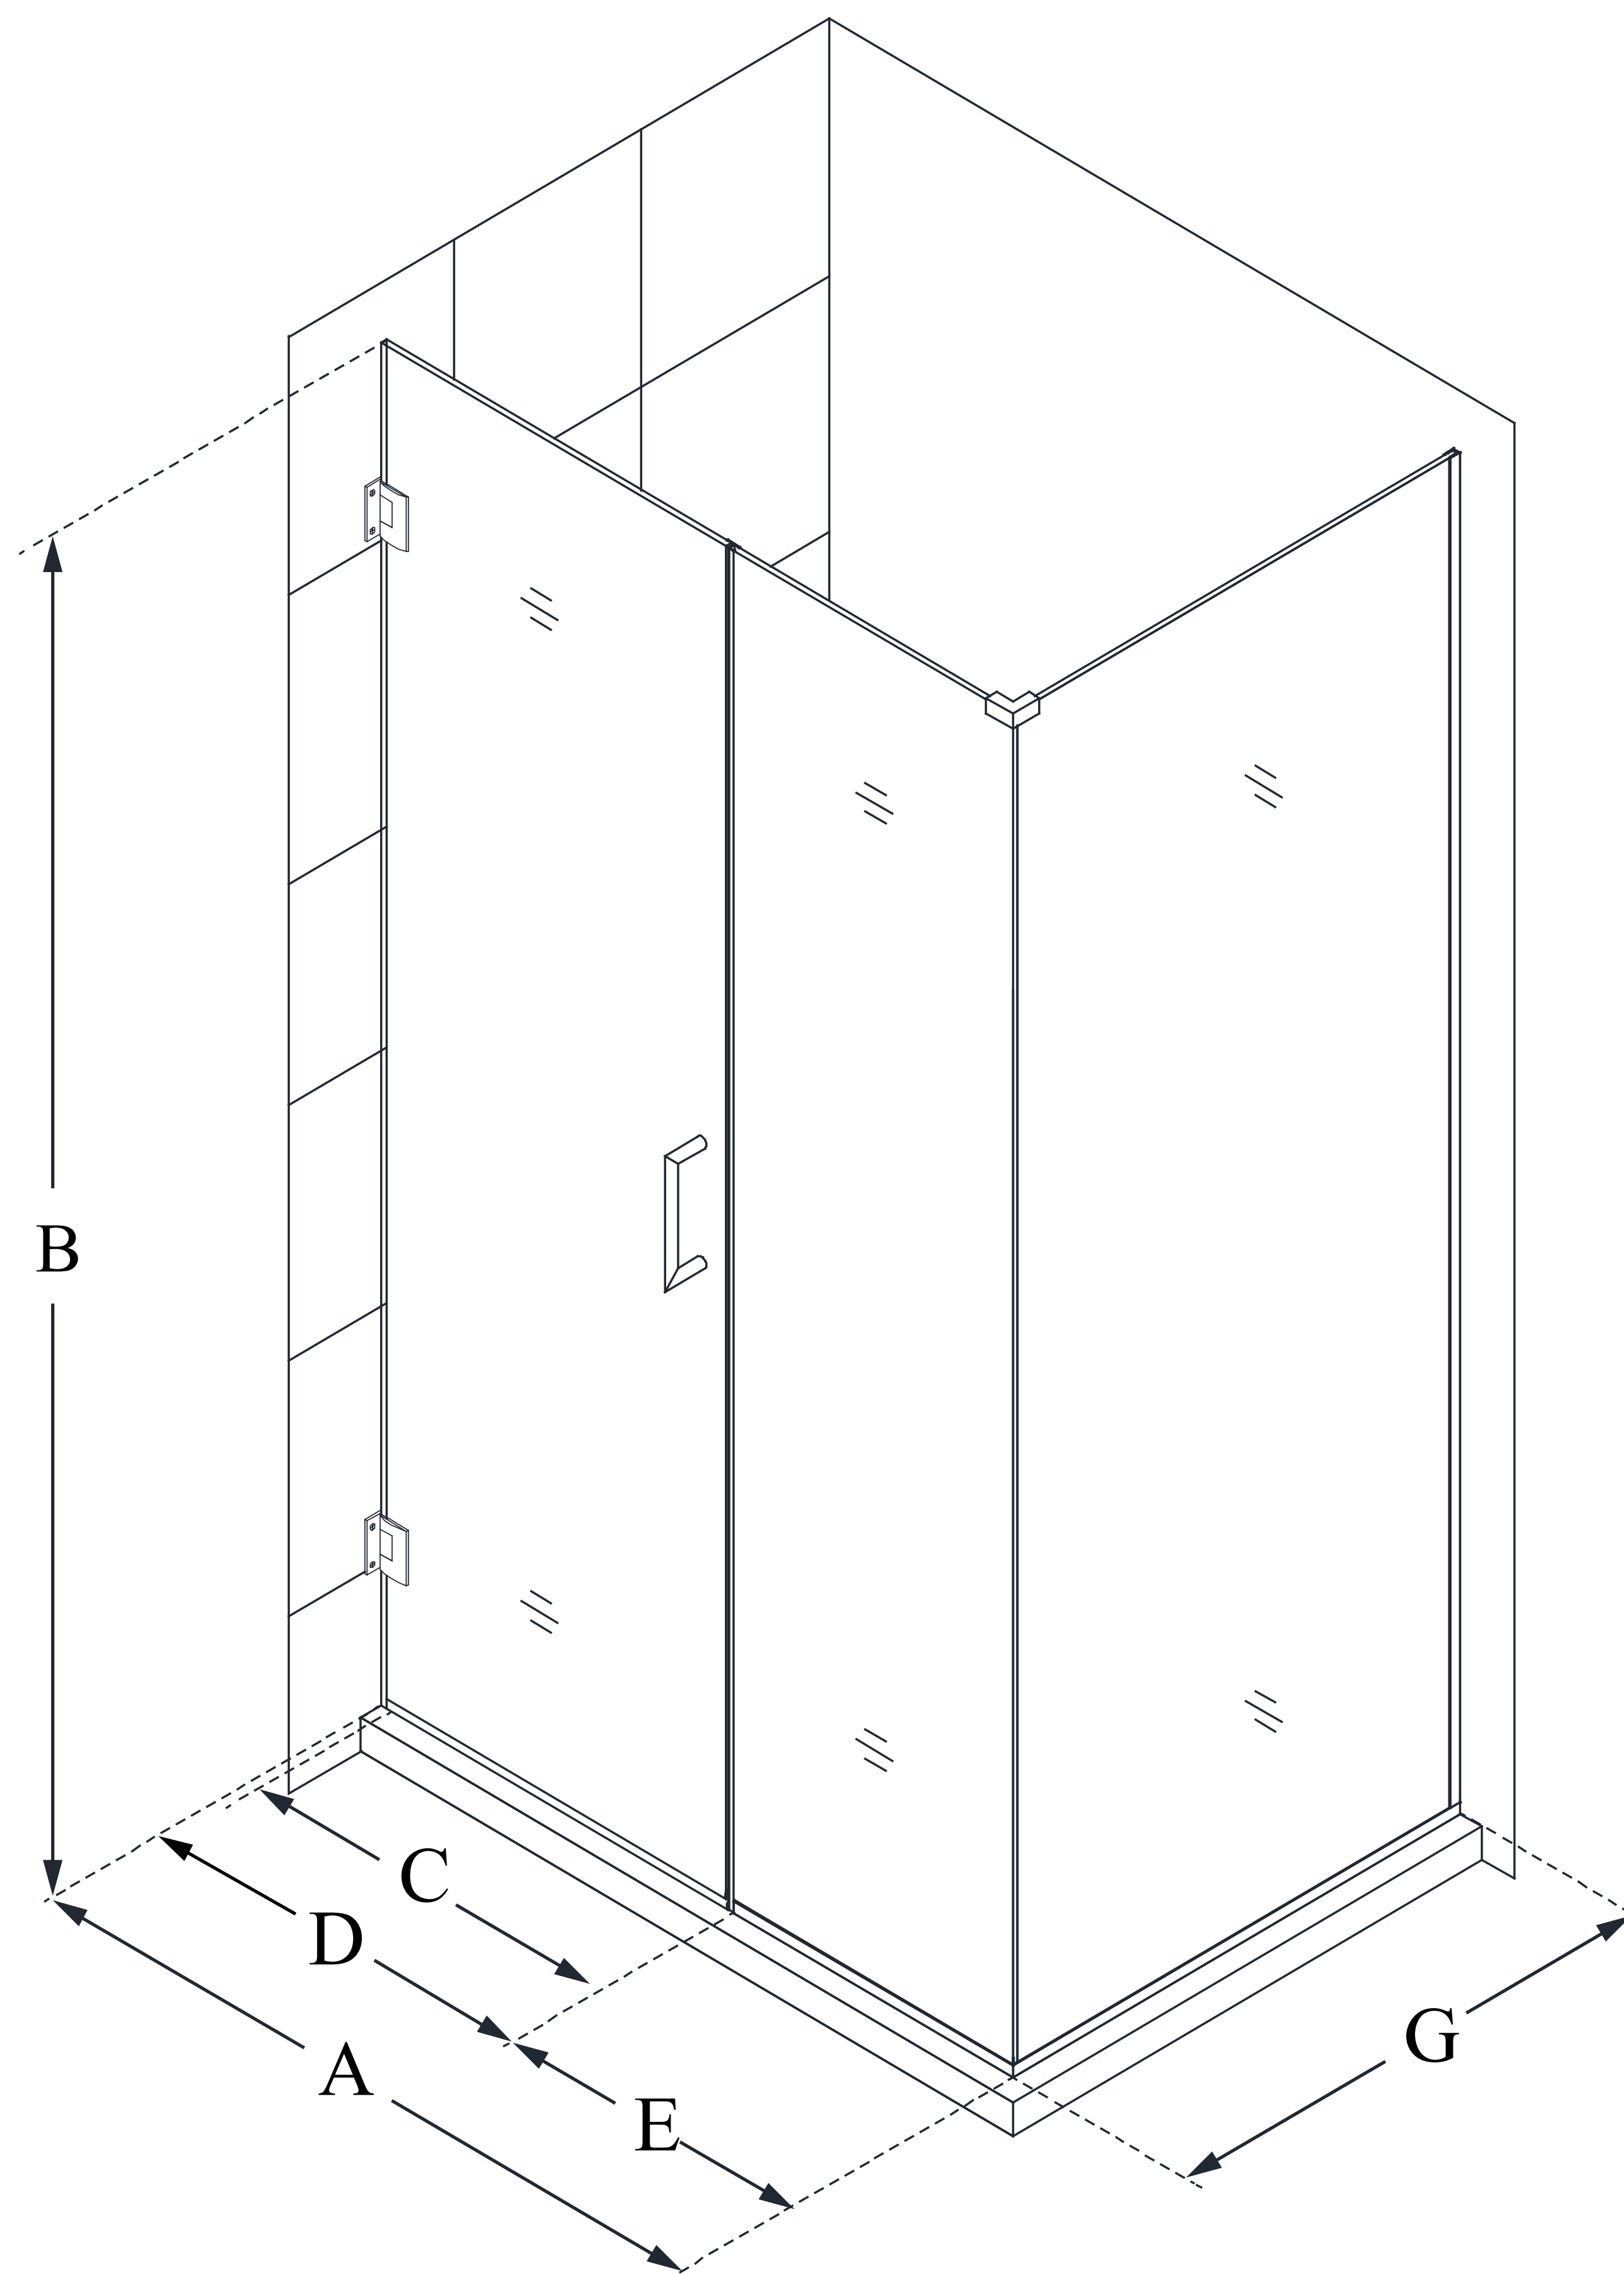

SHEN-24415300

UNIDOOR PLUS

DreamLine Unidoor Plus 41
1/2 in. W x 30 3/8 in. D x 72 in.
H Frameless Hinged Shower
Enclosure, Clear Glass

SWING DOOR

CONFIGURATION DIMENSIONS:

A: 41 1/2 in.

MODEL WIDTH

B: 72 in.

MODEL HEIGHT

C: 26 in.

ACCESS WIDTH

D: 27 in.

DOOR WIDTH

E: 14 1/2 in.

INLINE PANEL WIDTH

G: 30 3/8 in.

RETURN PANEL WIDTH

DreamLine reserves the right to update or modify the hardware or materials pictured without prior notice for the purpose of product improvement and customer satisfaction.