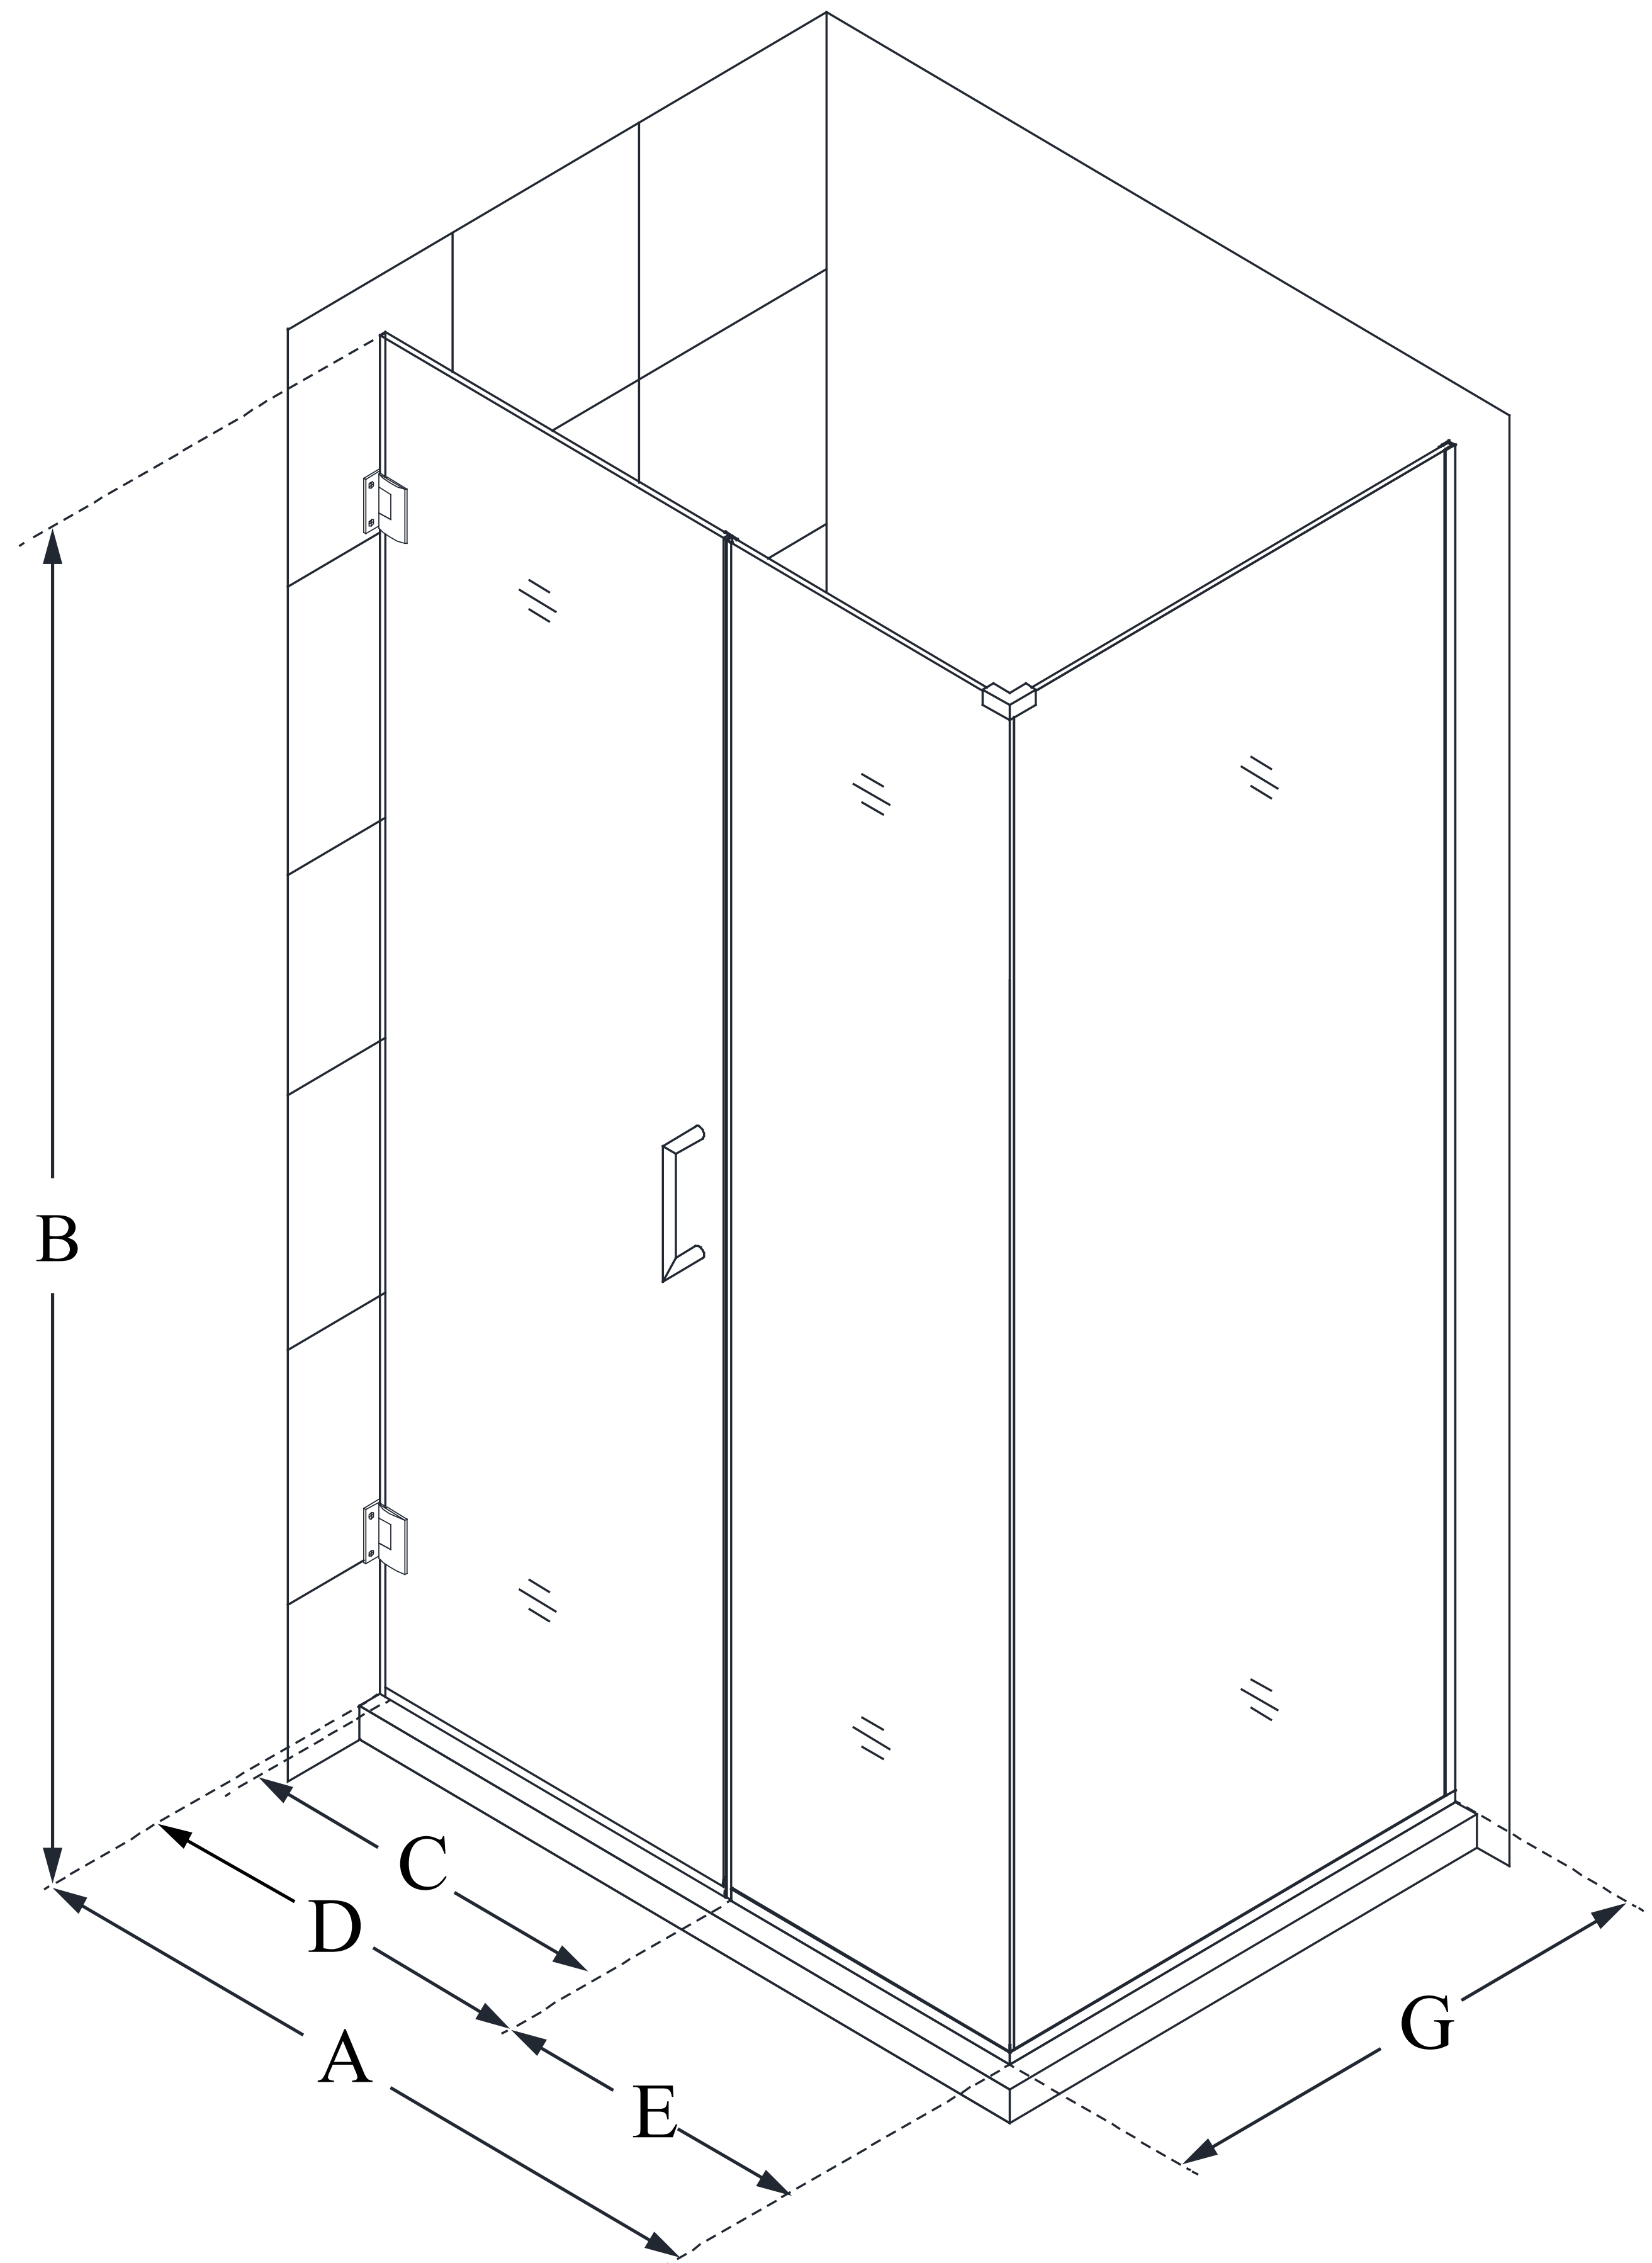

SHEN-24405340

UNIDOOR PLUS

DreamLine Unidoor Plus 40
1/2 in. W x 34 3/8 in. D x 72 in.
H Frameless Hinged Shower
Enclosure, Clear Glass

SWING DOOR

CONFIGURATION DIMENSIONS:

A: 40 1/2 in.

MODEL WIDTH

B: 72 in.

MODEL HEIGHT

C: 25 in.

ACCESS WIDTH

D: 26 in.

DOOR WIDTH

E: 14 1/2 in.

INLINE PANEL WIDTH

G: 34 3/8 in.

RETURN PANEL WIDTH

DreamLine reserves the right to update or modify the hardware or materials pictured without prior notice for the purpose of product improvement and customer satisfaction.