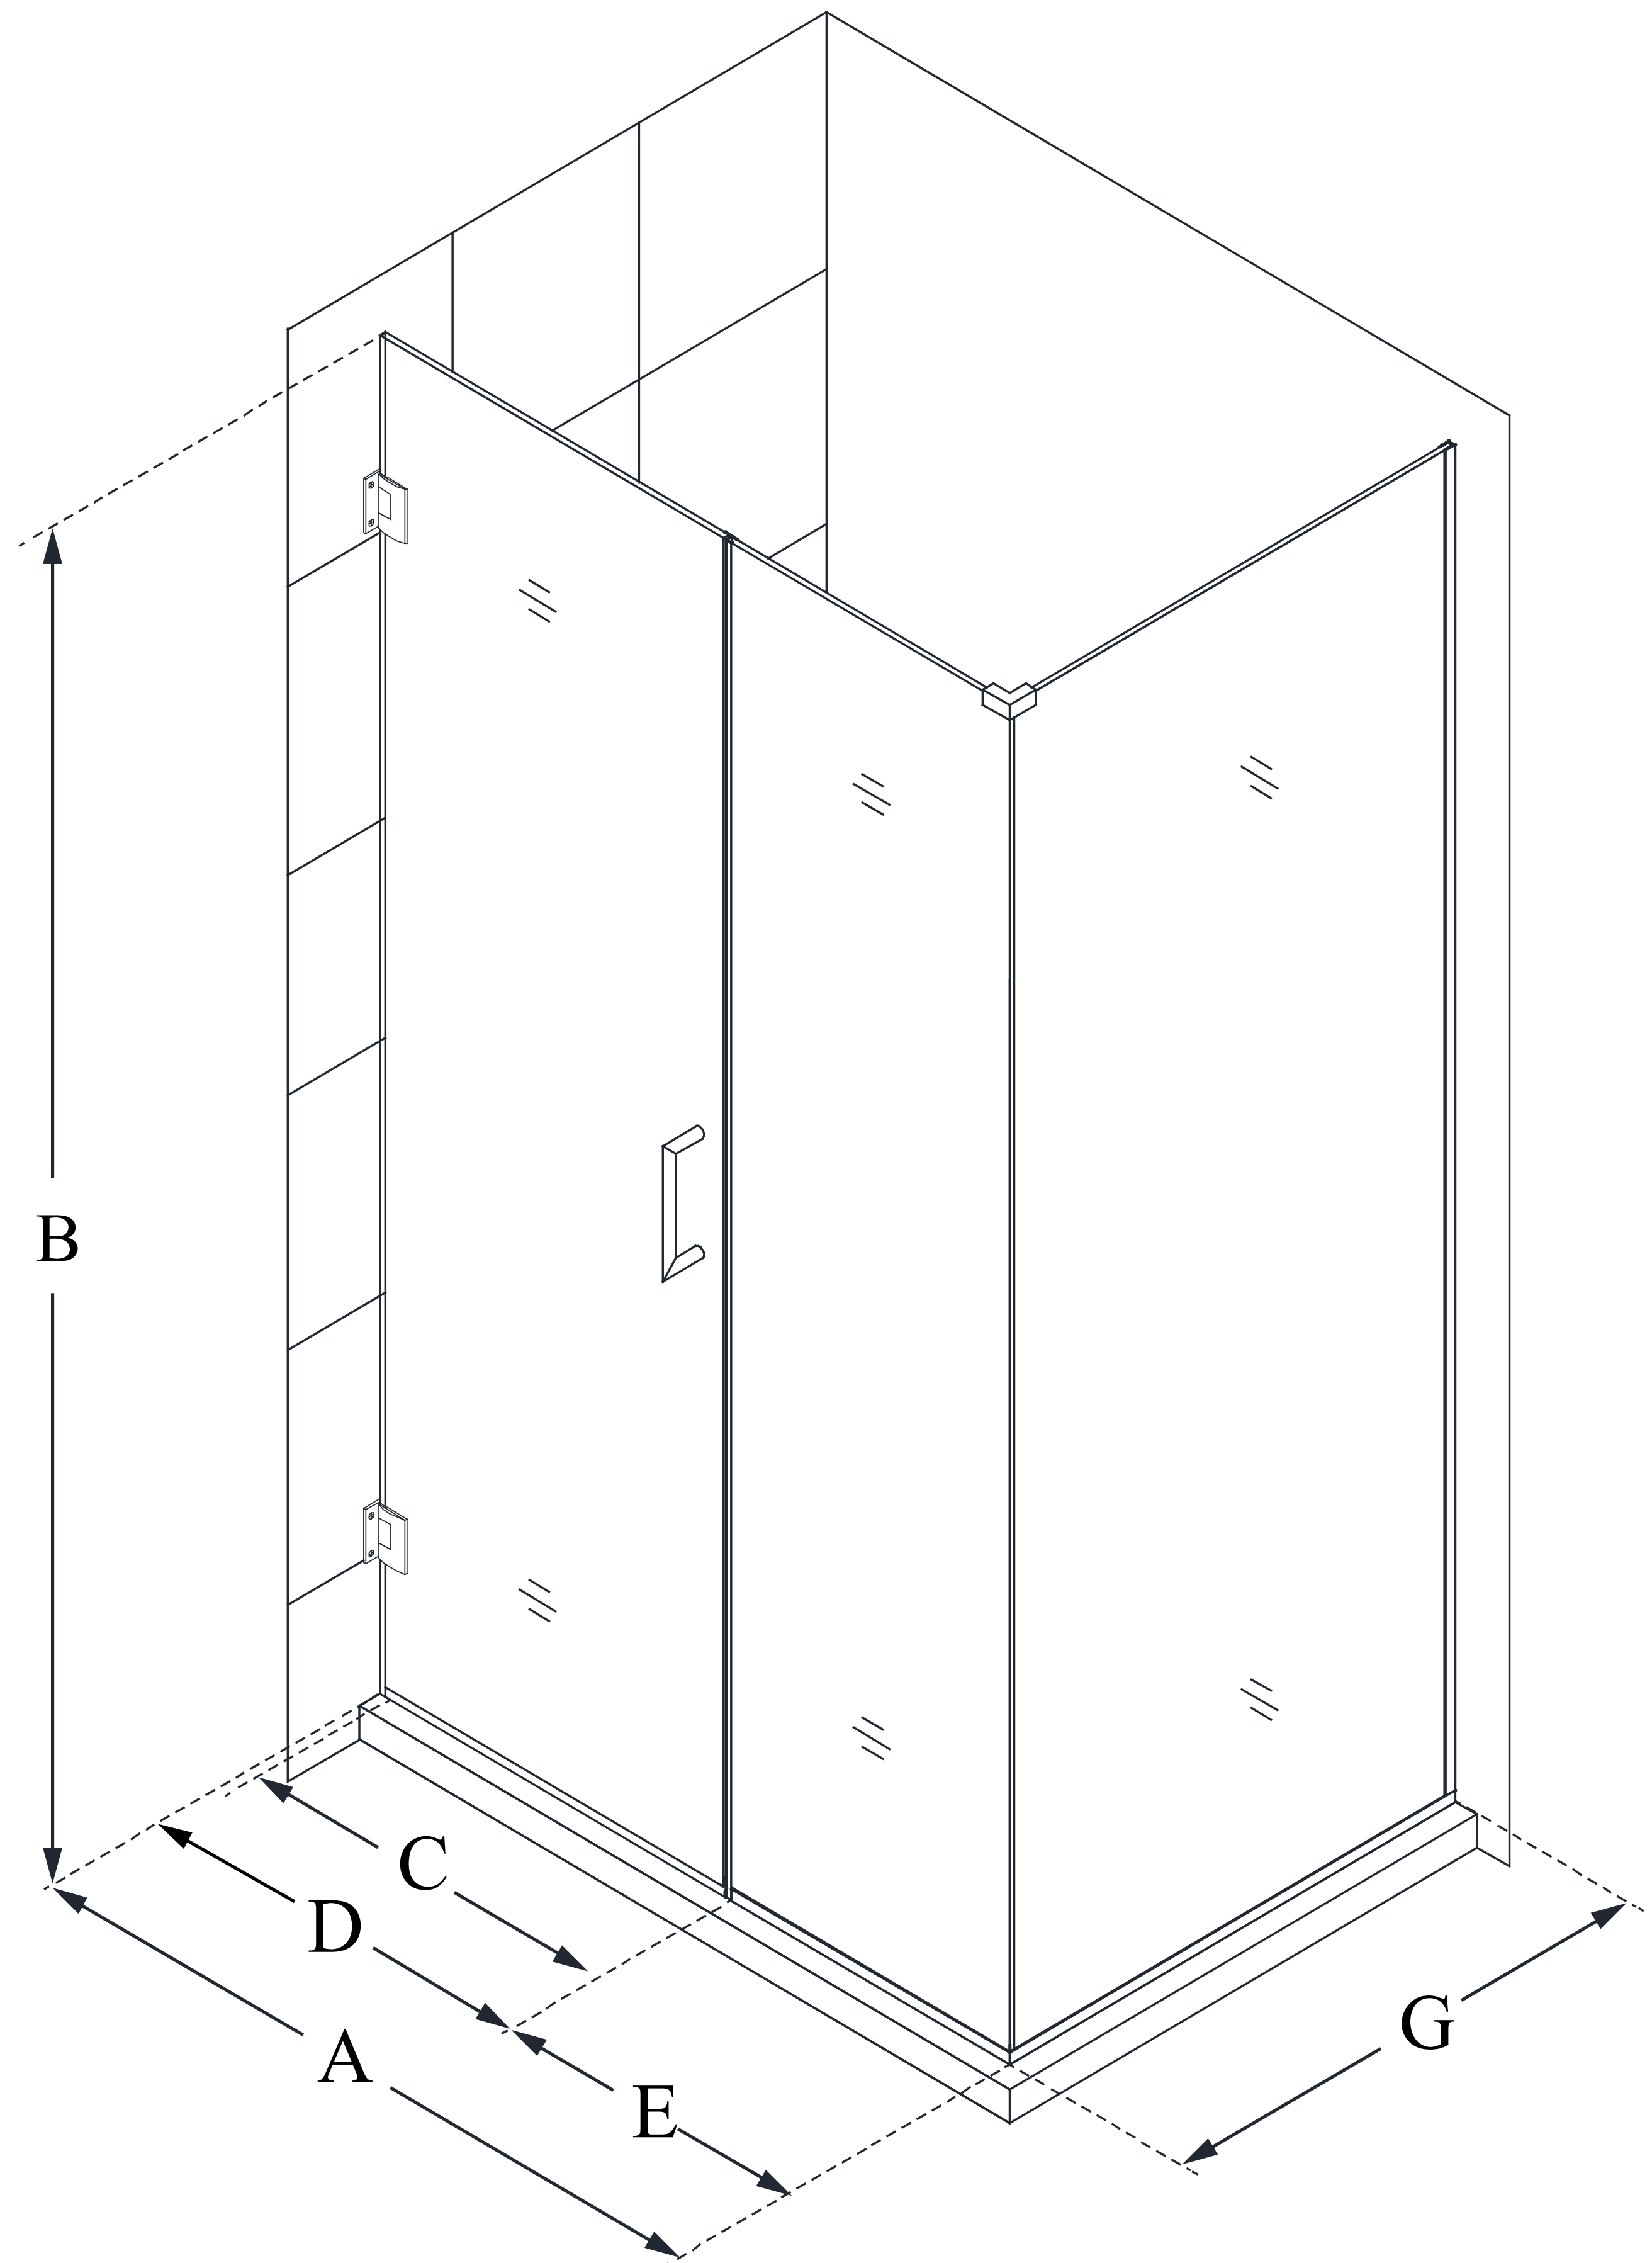

SHEN-24395340

UNIDOOR PLUS

DreamLine Unidoor Plus 39
1/2 in. W x 34 3/8 in. D x 72 in.
H Frameless Hinged Shower
Enclosure, Clear Glass

SWING DOOR

CONFIGURATION DIMENSIONS:

A: 39 1/2 in.

MODEL WIDTH

B: 72 in.

MODEL HEIGHT

C: 24 in.

ACCESS WIDTH

D: 25 in.

DOOR WIDTH

E: 14 1/2 in.

INLINE PANEL WIDTH

G: 34 3/8 in.

RETURN PANEL WIDTH

DreamLine reserves the right to update or modify the hardware or materials pictured without prior notice for the purpose of product improvement and customer satisfaction.