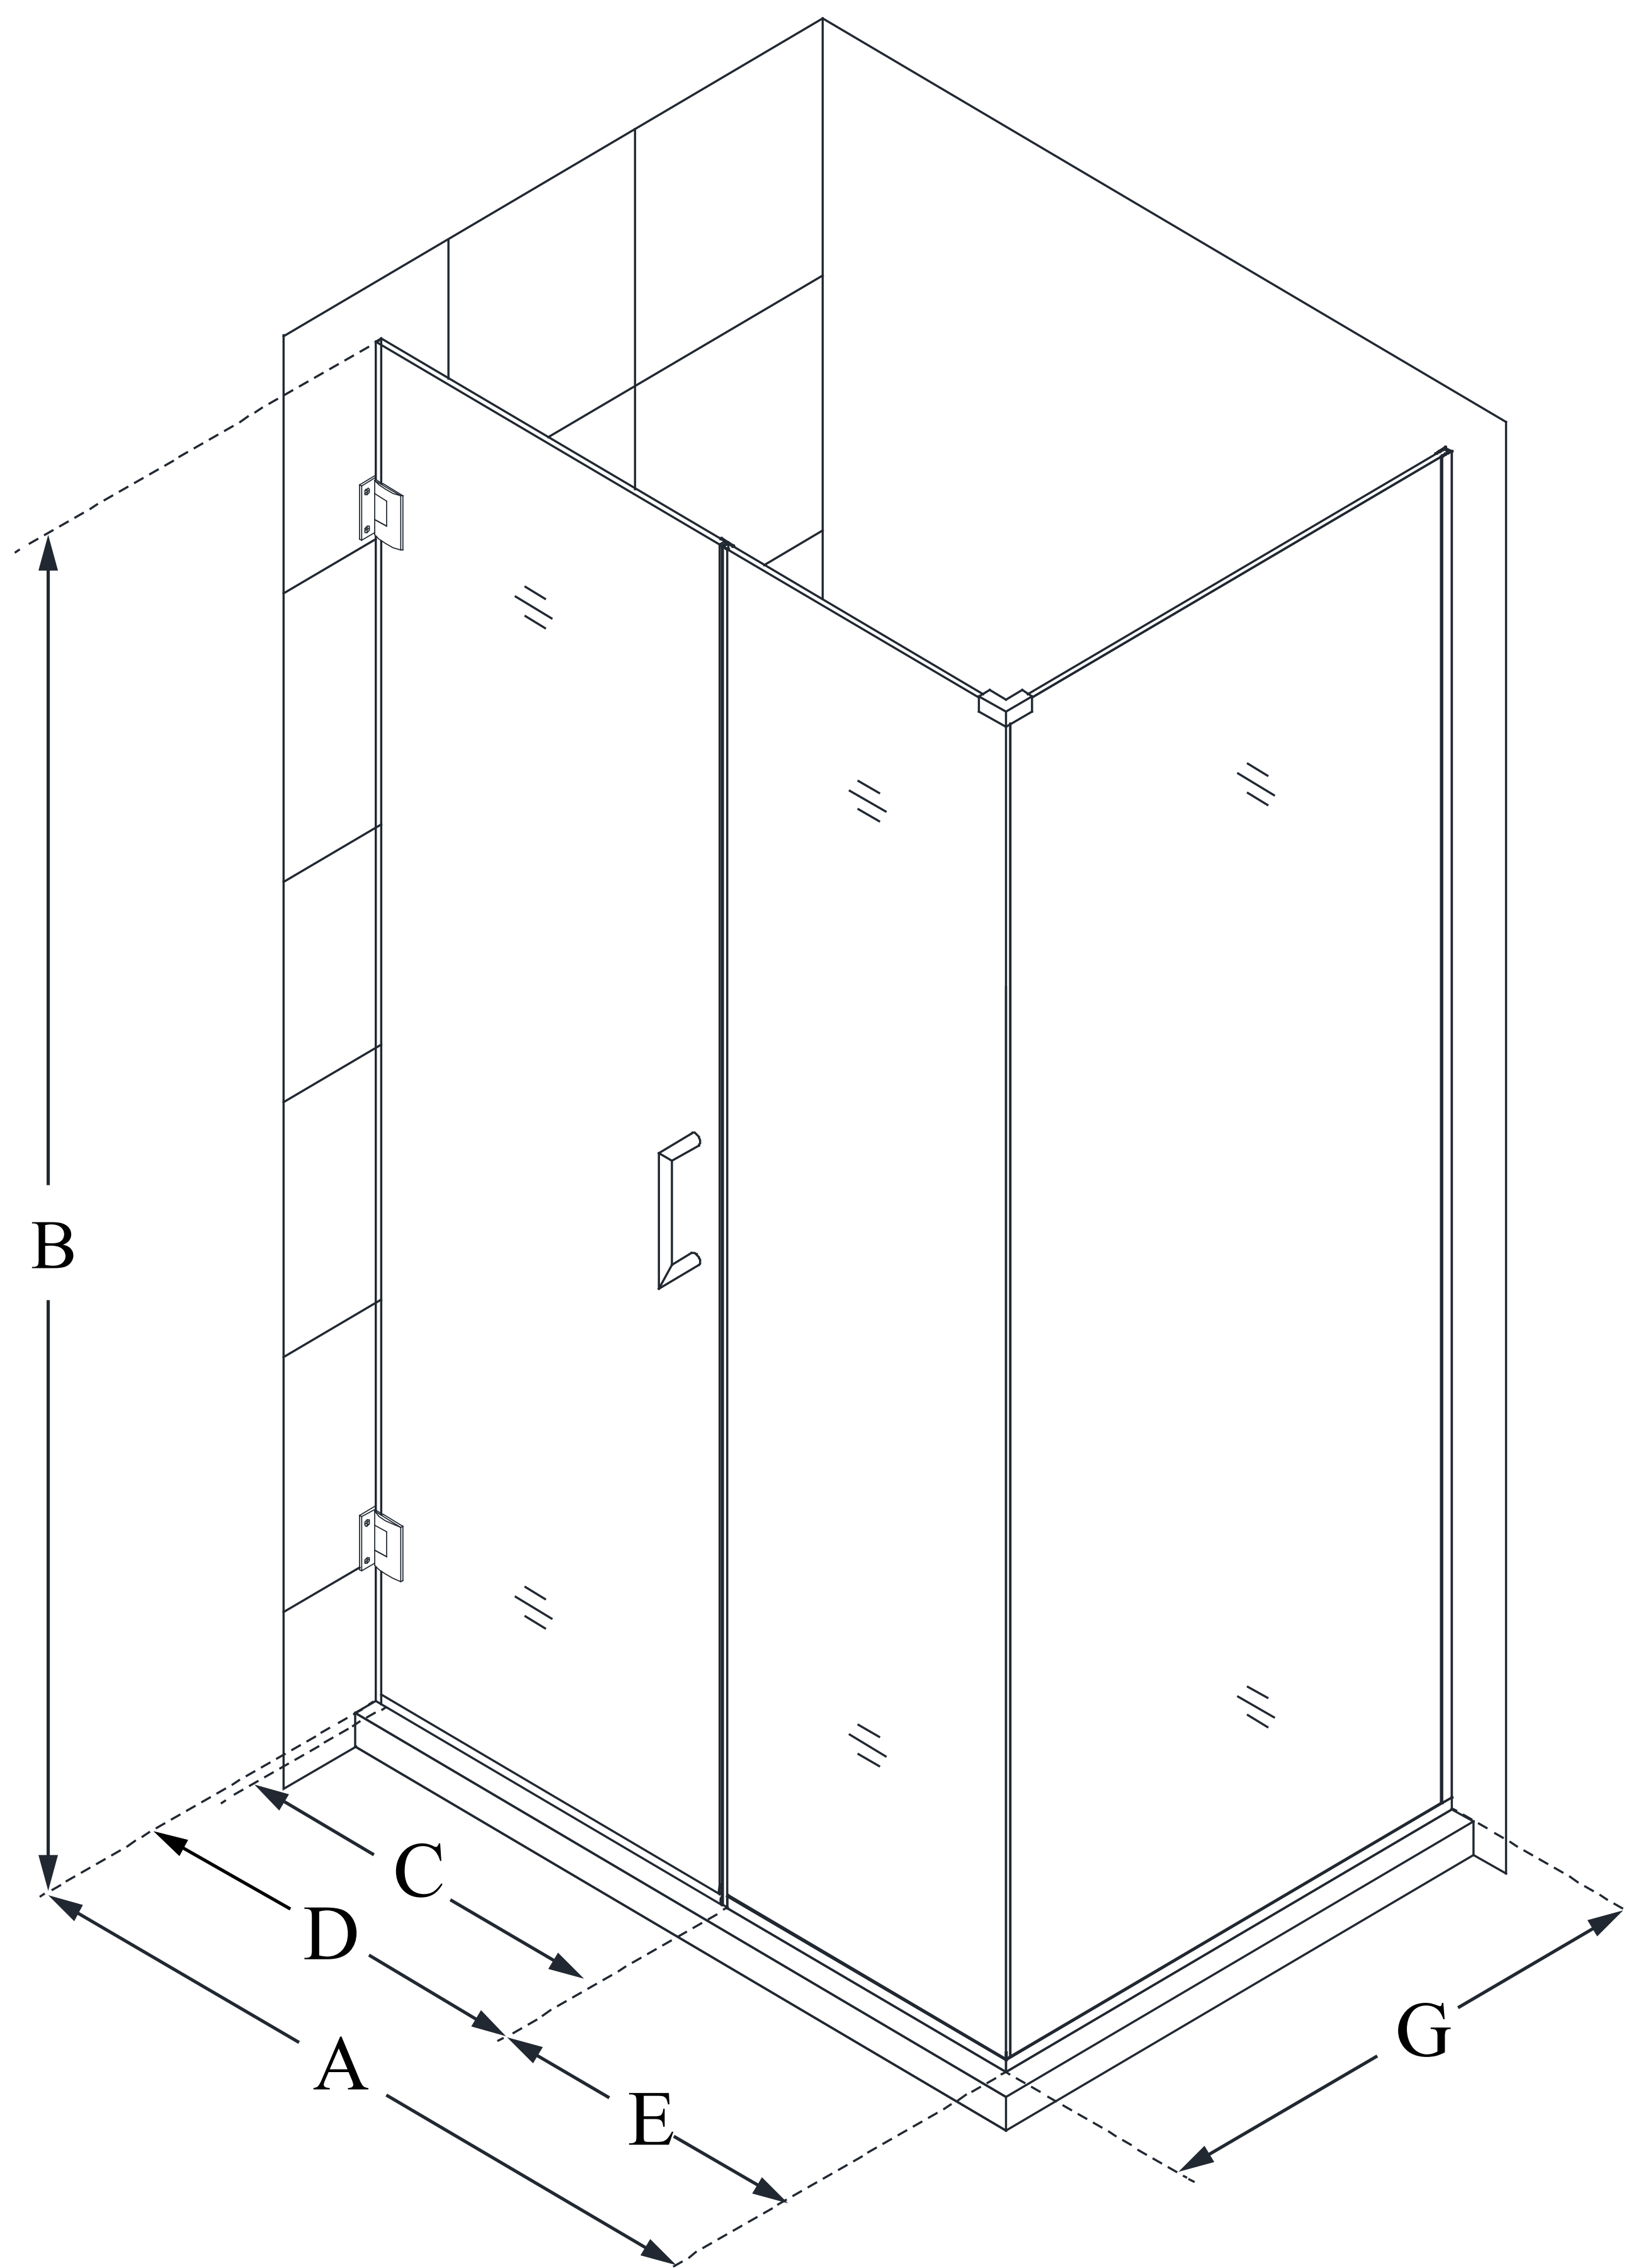

# UNIDOOR PLUS

DreamLine Unidoor Plus 39  
1/2 in. W x 30 3/8 in. D x 72 in.  
H Frameless Hinged Shower  
Enclosure, Clear Glass

**SWING DOOR**

## CONFIGURATION DIMENSIONS:

**A: 39 1/2 in.**

MODEL WIDTH

**B: 72 in.**

MODEL HEIGHT

**C: 24 in.**

ACCESS WIDTH

**D: 25 in.**

DOOR WIDTH

**E: 14 1/2 in.**

INLINE PANEL WIDTH

**G: 30 3/8 in.**

RETURN PANEL WIDTH

DreamLine reserves the right to update or modify the hardware or materials pictured without prior notice for the purpose of product improvement and customer satisfaction.