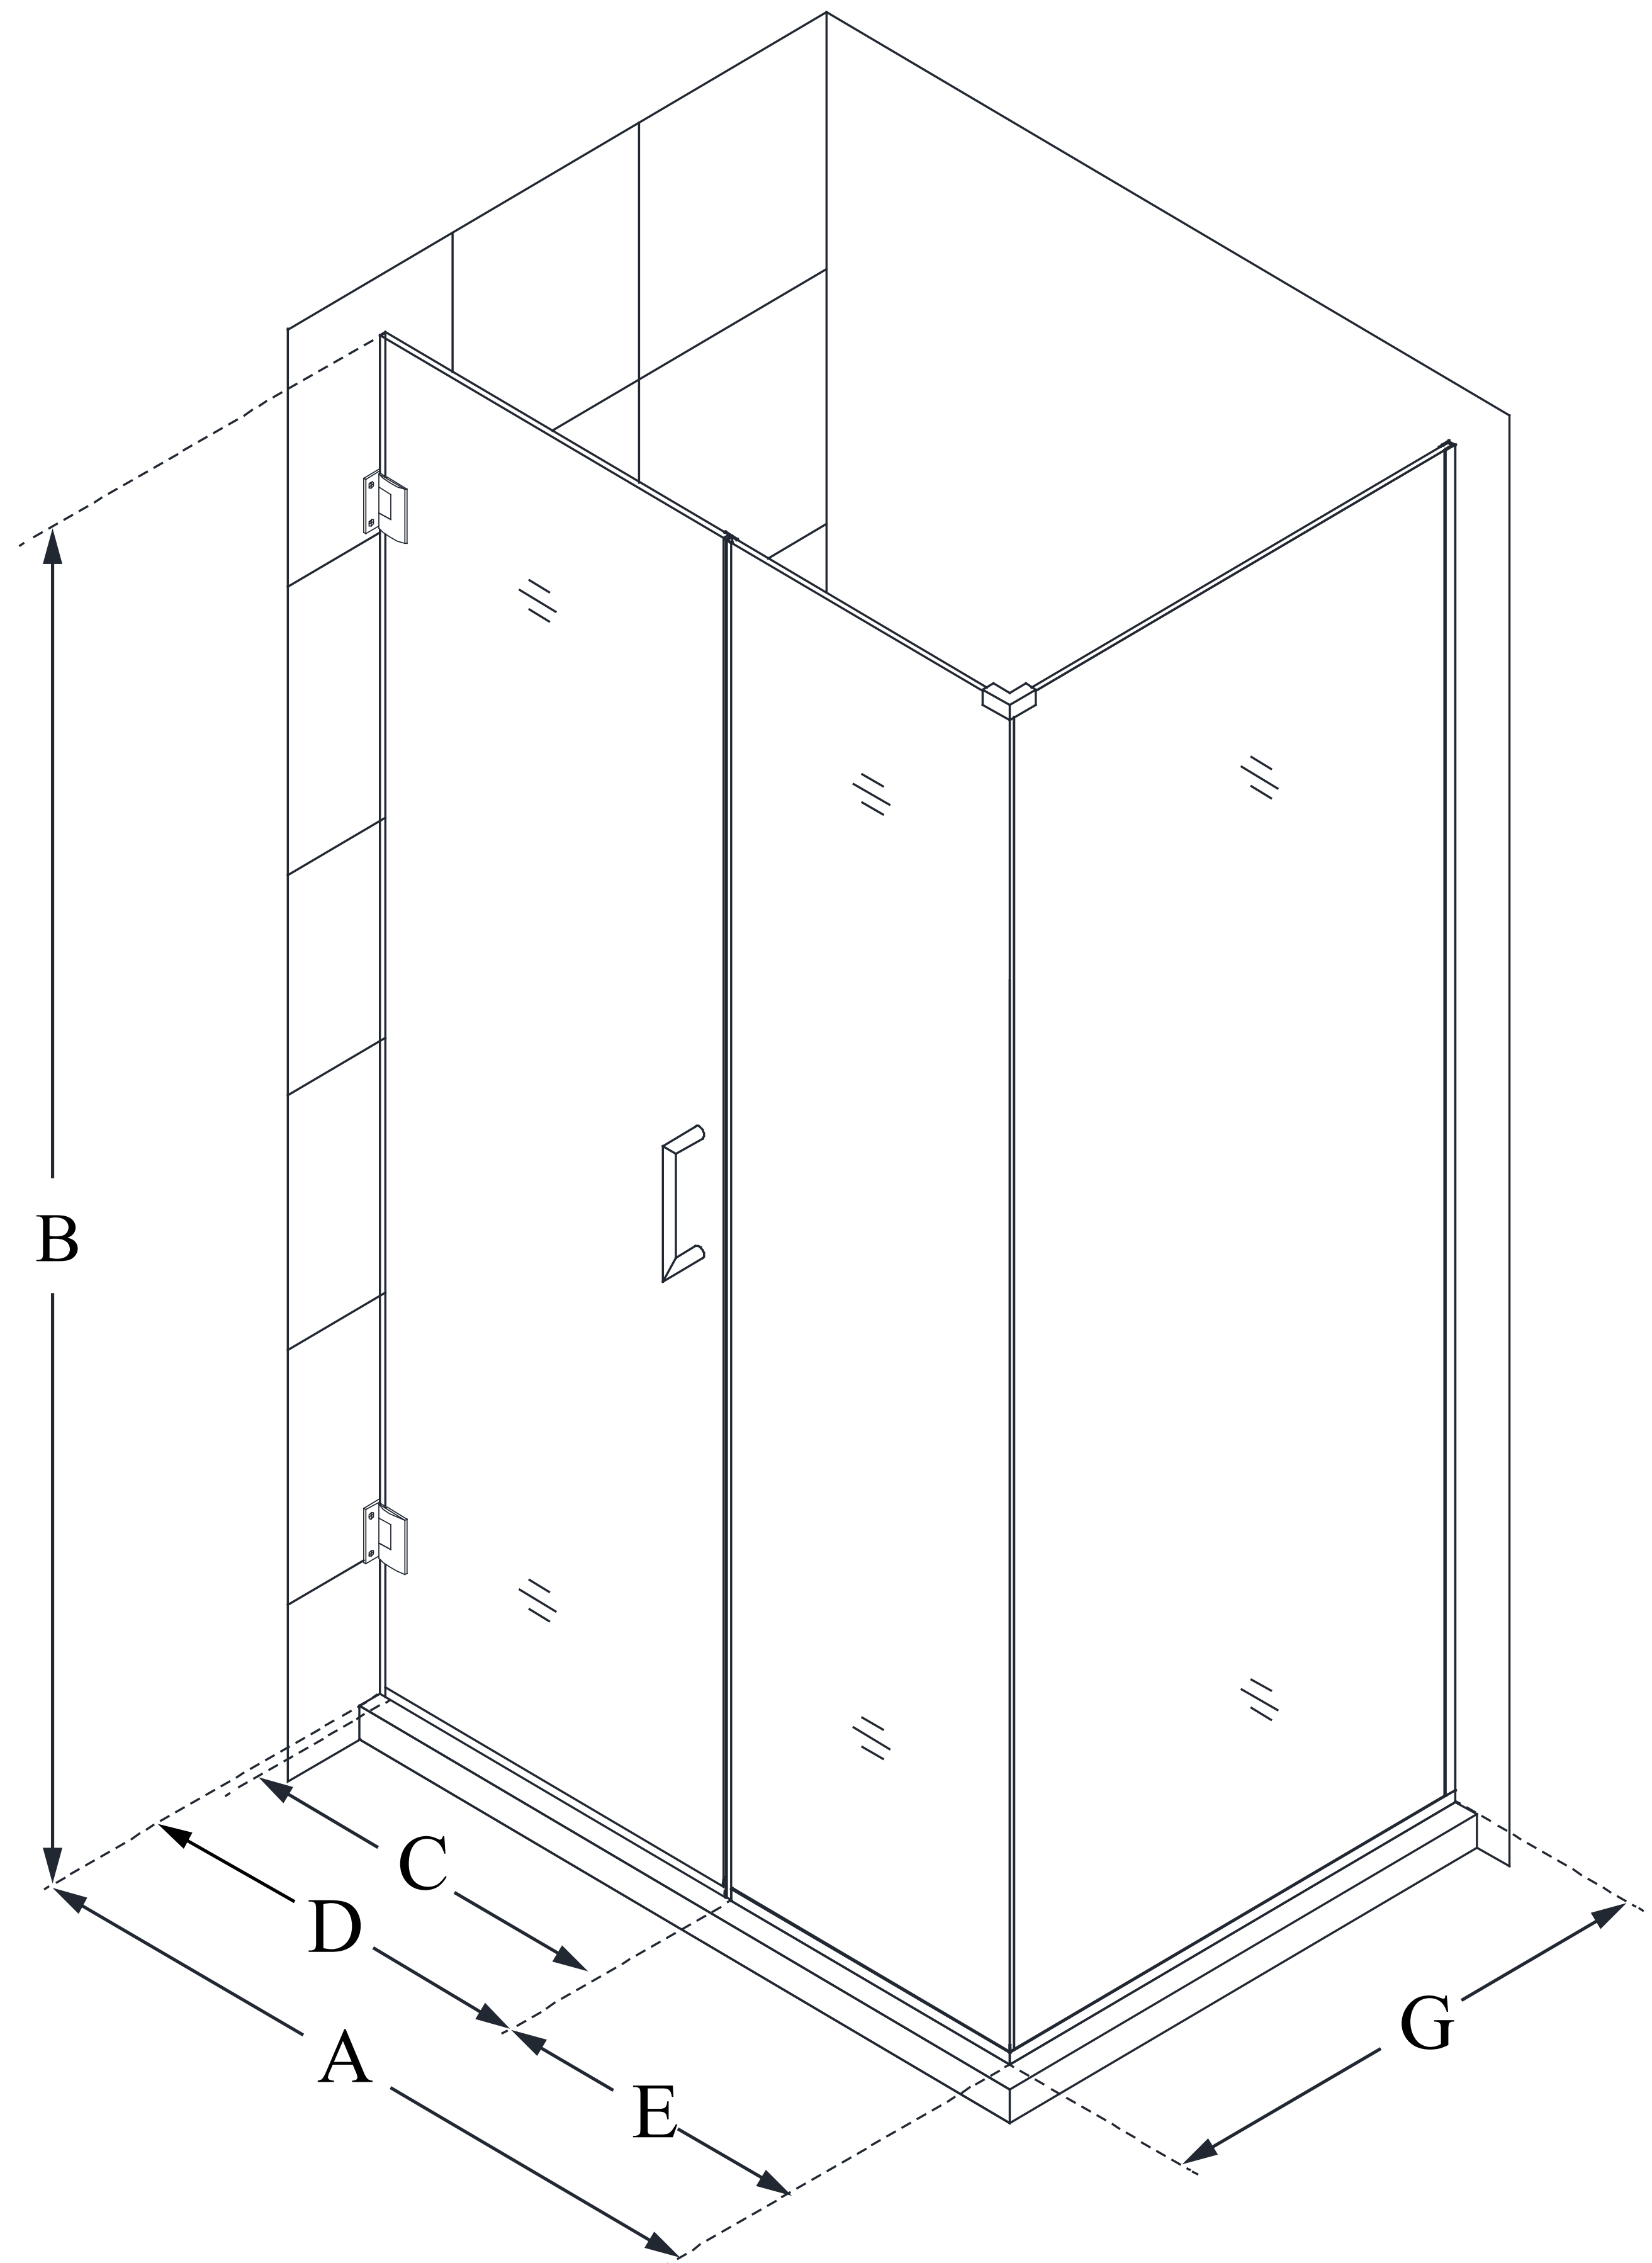

# UNIDOOR PLUS

DreamLine Unidoor Plus 38  
1/2 in. W x 34 3/8 in. D x 72 in.  
H Frameless Hinged Shower  
Enclosure, Clear Glass

**SWING DOOR**

## CONFIGURATION DIMENSIONS:

**A: 38 1/2 in.**

MODEL WIDTH

**B: 72 in.**

MODEL HEIGHT

**C: 23 in.**

ACCESS WIDTH

**D: 24 in.**

DOOR WIDTH

**E: 14 1/2 in.**

INLINE PANEL WIDTH

**G: 34 3/8 in.**

RETURN PANEL WIDTH

DreamLine reserves the right to update or modify the hardware or materials pictured without prior notice for the purpose of product improvement and customer satisfaction.