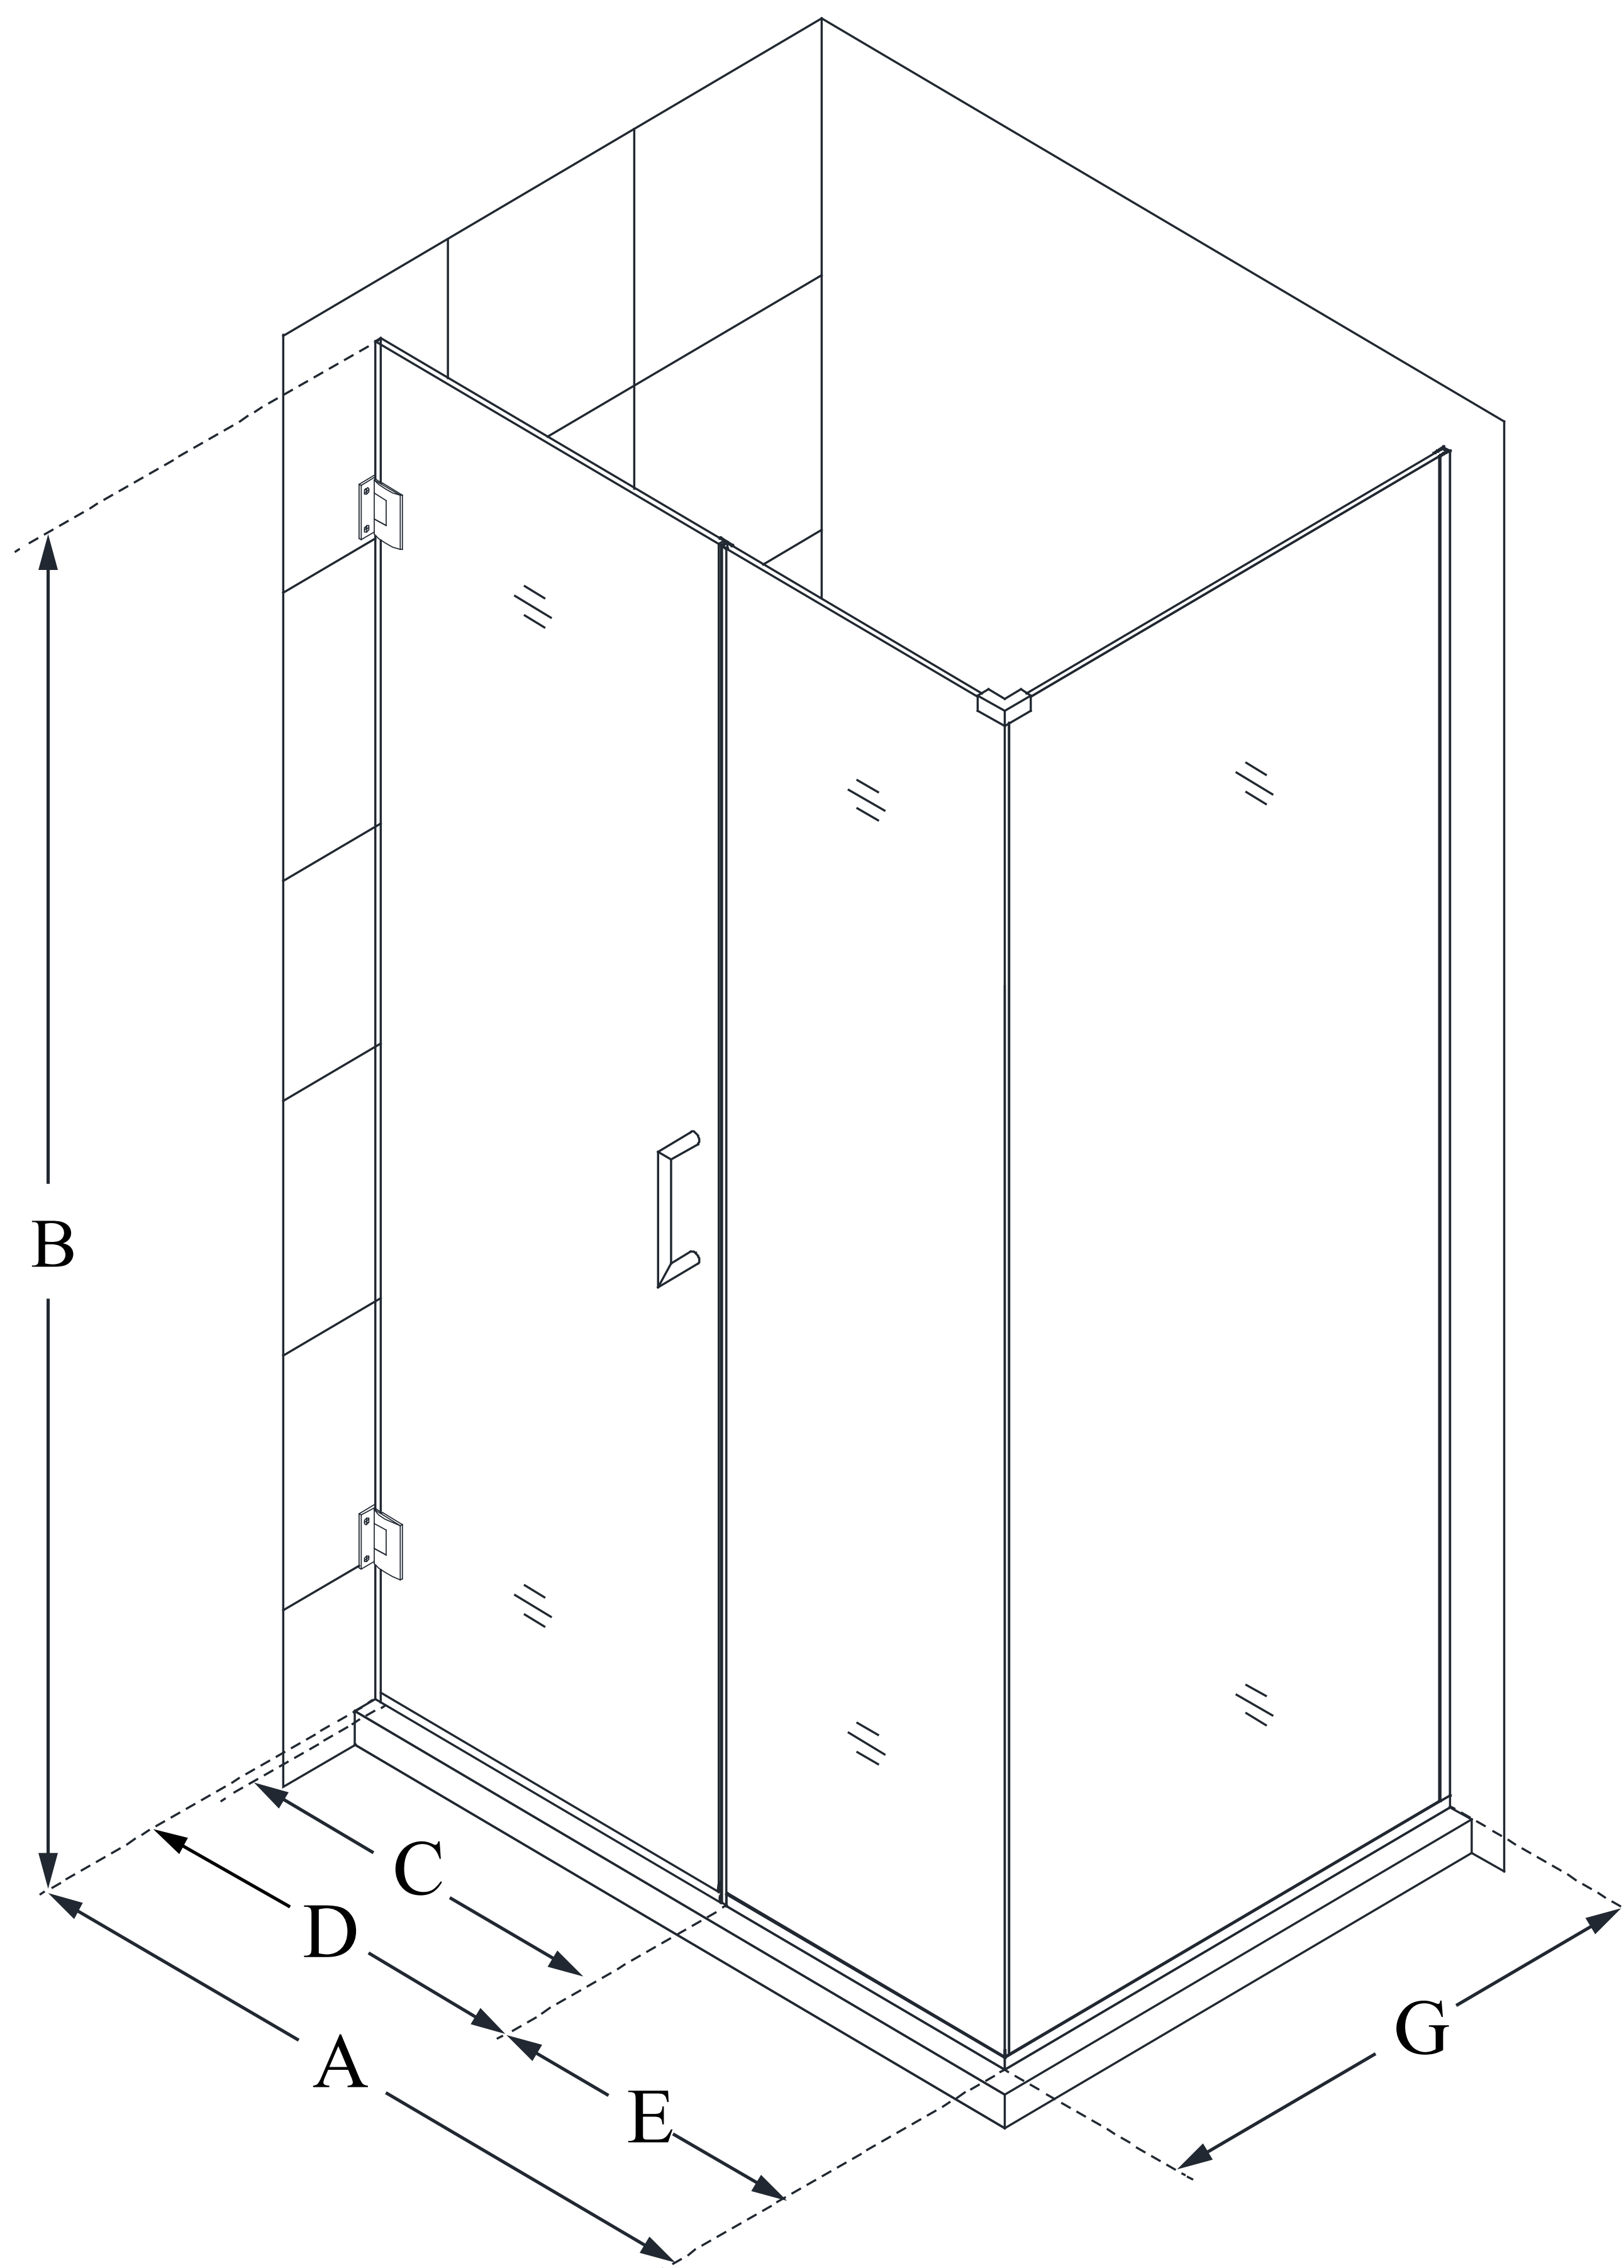

# UNIDOOR PLUS

DreamLine Unidoor Plus 38  
1/2 in. W x 30 3/8 in. D x 72 in.  
H Frameless Hinged Shower  
Enclosure, Clear Glass

**SWING DOOR**

## CONFIGURATION DIMENSIONS:

**A: 38 1/2 in.**

MODEL WIDTH

**B: 72 in.**

MODEL HEIGHT

**C: 23 in.**

ACCESS WIDTH

**D: 24 in.**

DOOR WIDTH

**E: 14 1/2 in.**

INLINE PANEL WIDTH

**G: 30 3/8 in.**

RETURN PANEL WIDTH

DreamLine reserves the right to update or modify the hardware or materials pictured without prior notice for the purpose of product improvement and customer satisfaction.