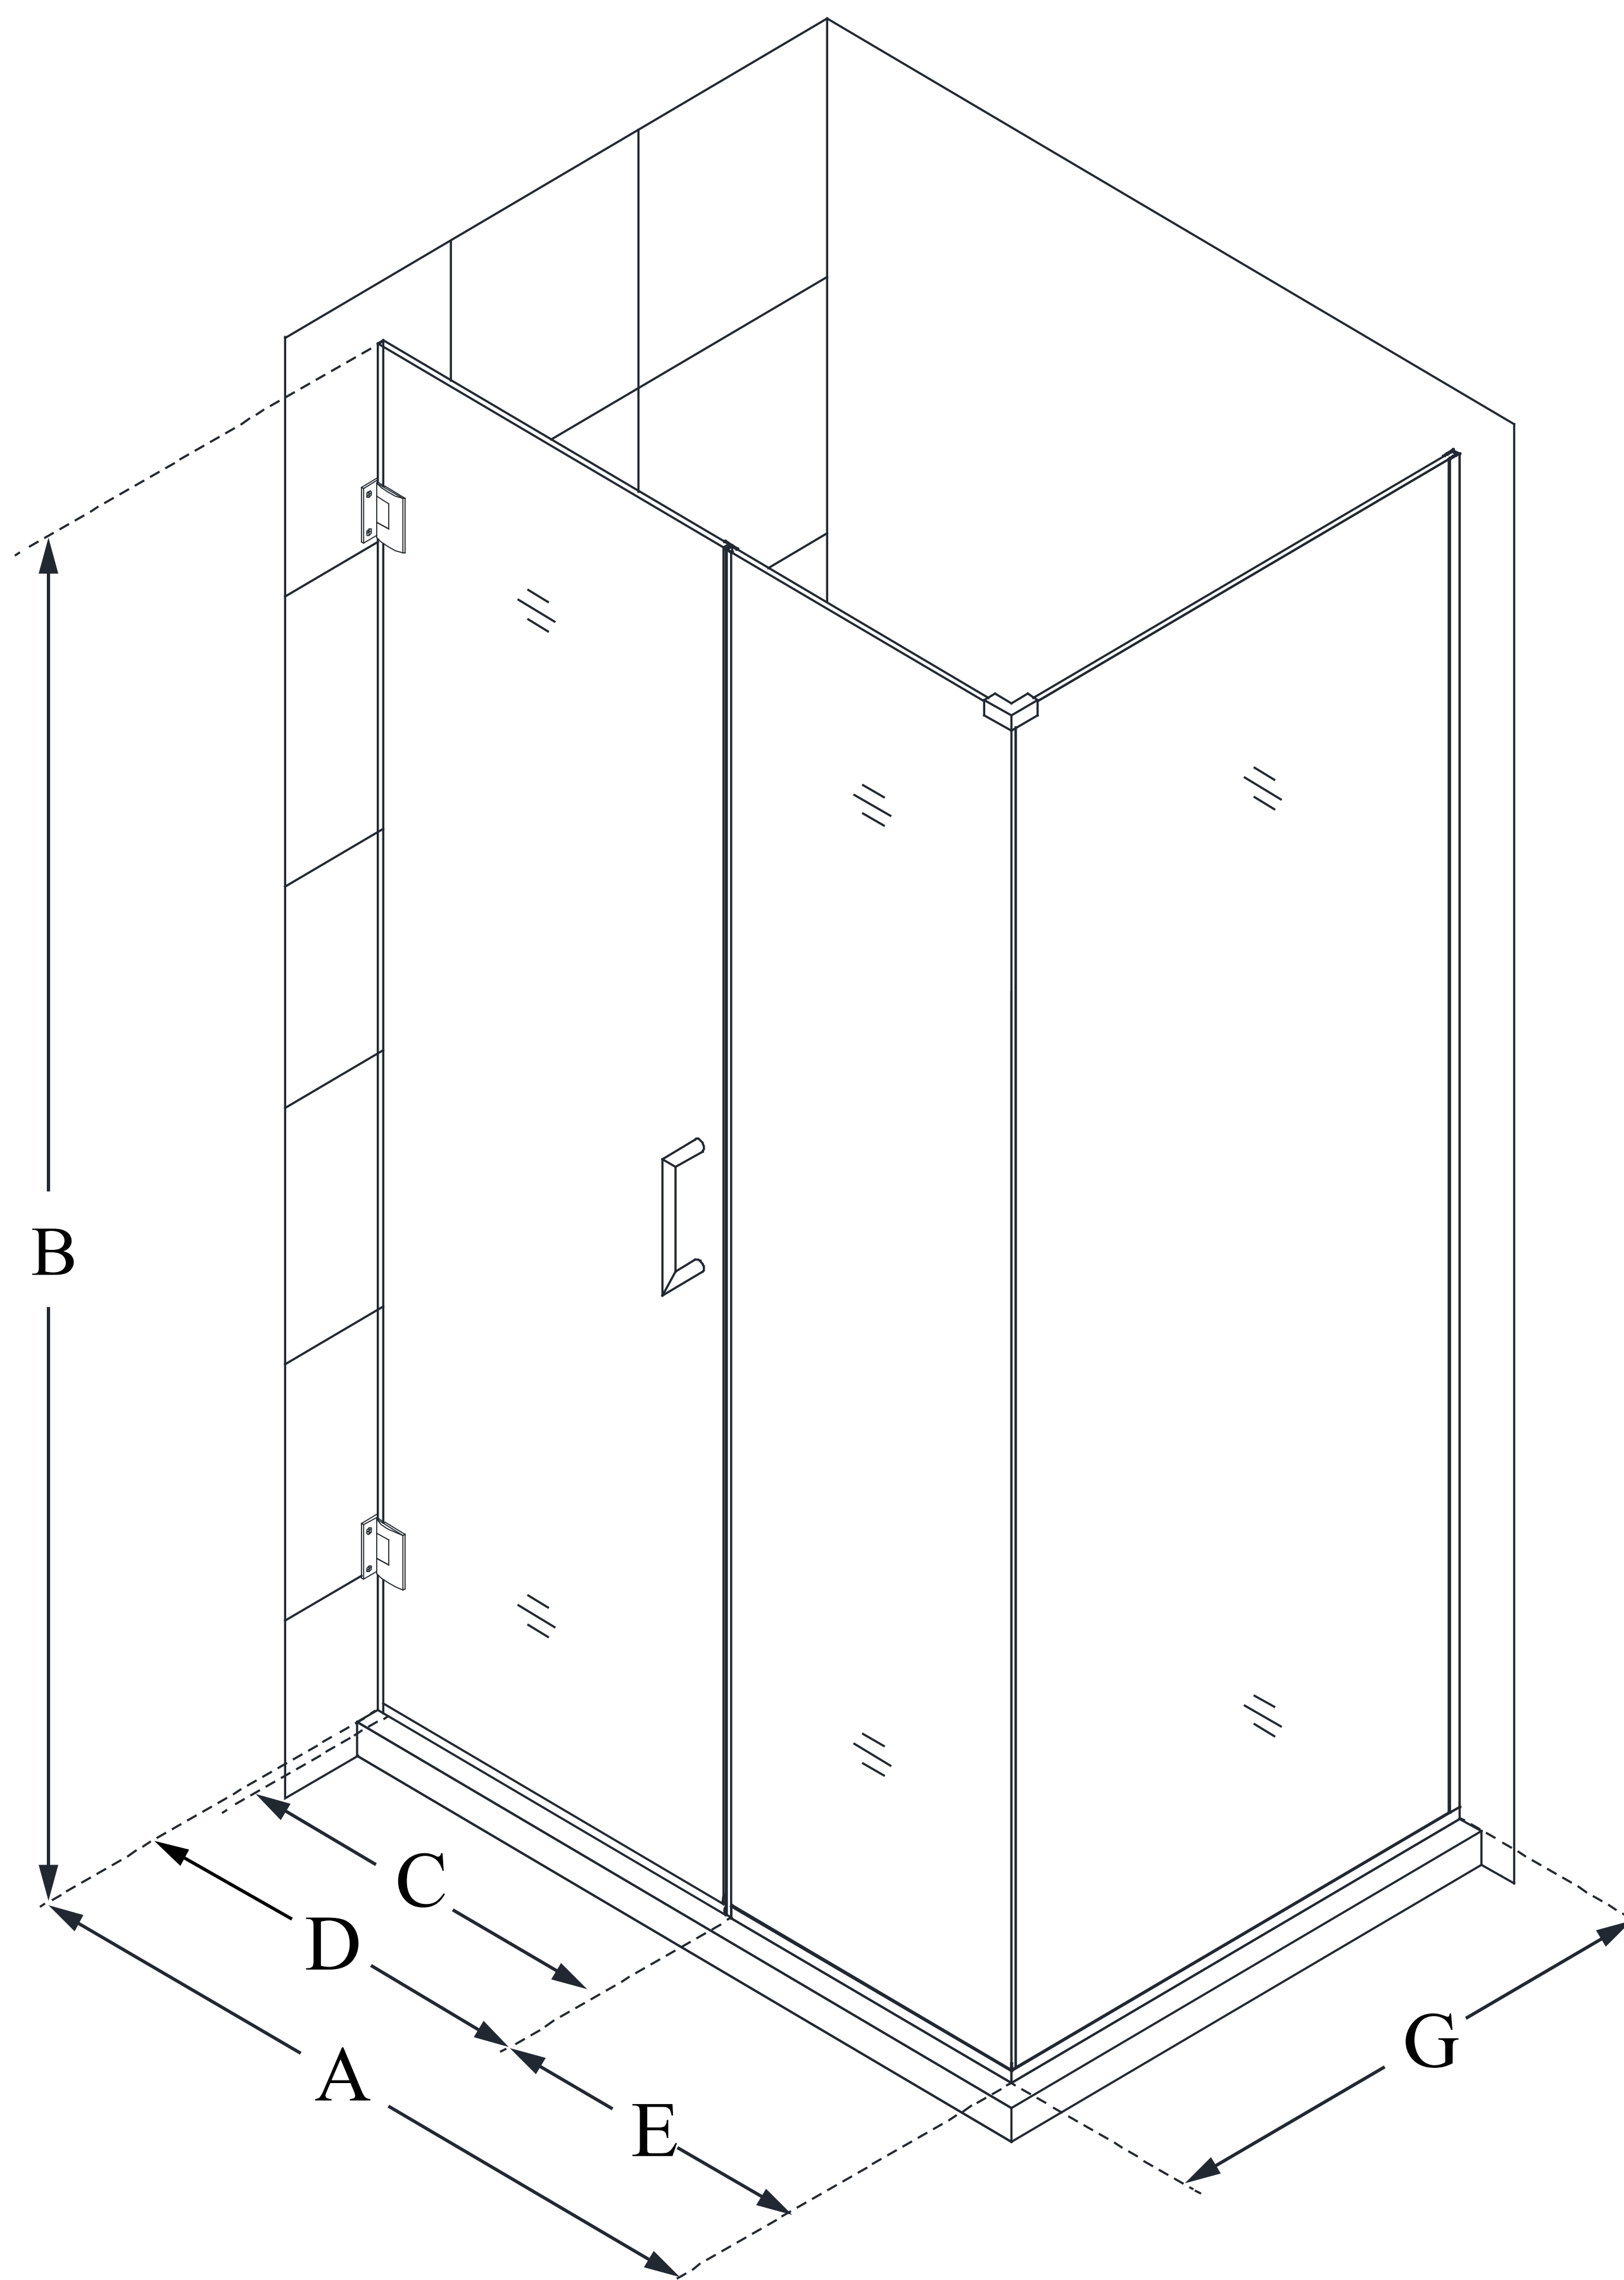

# UNIDOOR PLUS

DreamLine Unidoor Plus 37  
1/2 in. W x 30 3/8 in. D x 72 in.  
H Frameless Hinged Shower  
Enclosure, Clear Glass

**SWING DOOR**

## CONFIGURATION DIMENSIONS:

**A: 37 1/2 in.**

MODEL WIDTH

**B: 72 in.**

MODEL HEIGHT

**C: 22 in.**

ACCESS WIDTH

**D: 23 in.**

DOOR WIDTH

**E: 14 1/2 in.**

INLINE PANEL WIDTH

**G: 30 3/8 in.**

RETURN PANEL WIDTH

DreamLine reserves the right to update or modify the hardware or materials pictured without prior notice for the purpose of product improvement and customer satisfaction.