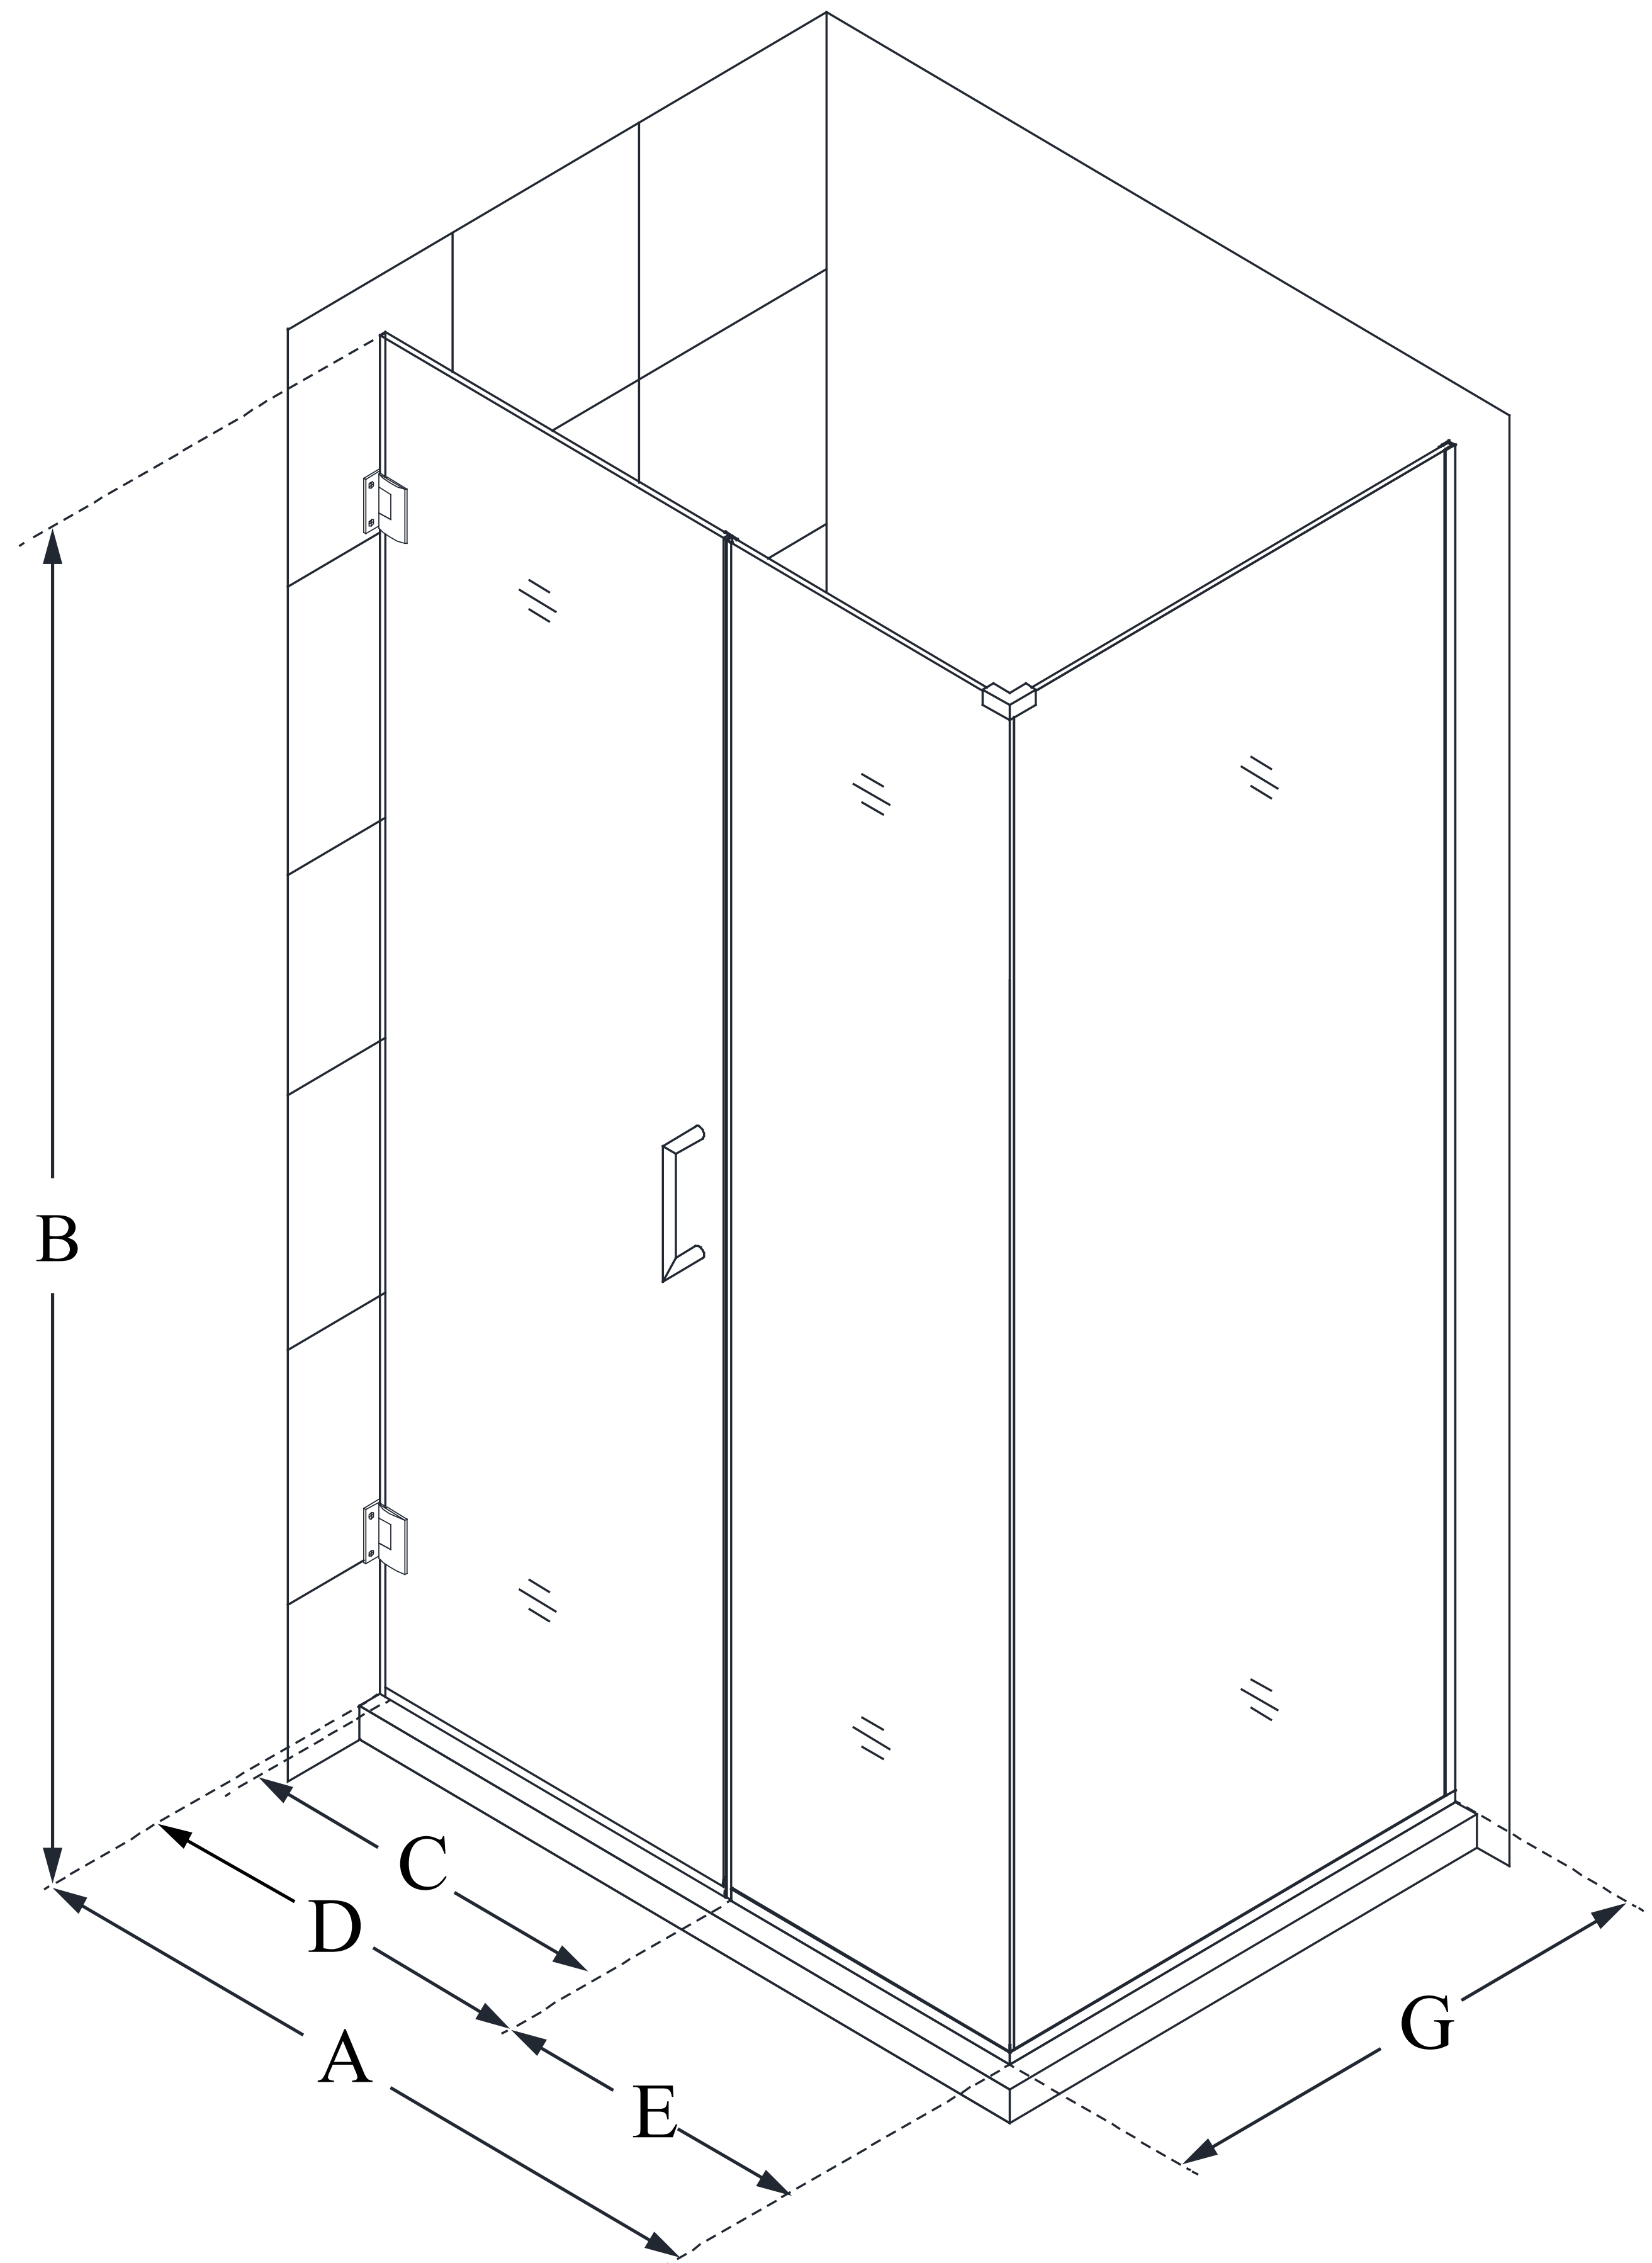

# UNIDOOR PLUS

DreamLine Unidoor Plus 43 in. W  
x 34 3/8 in. D x 72 in. H Frameless  
Hinged Shower Enclosure, Clear  
Glass

**SWING DOOR**

## CONFIGURATION DIMENSIONS:

**A: 43 in.**

MODEL WIDTH

**B: 72 in.**

MODEL HEIGHT

**C: 28 in.**

ACCESS WIDTH

**D: 29 in.**

DOOR WIDTH

**E: 14 in.**

INLINE PANEL WIDTH

**G: 34 3/8 in.**

RETURN PANEL WIDTH

DreamLine reserves the right to update or modify the hardware or materials pictured without prior notice for the purpose of product improvement and customer satisfaction.