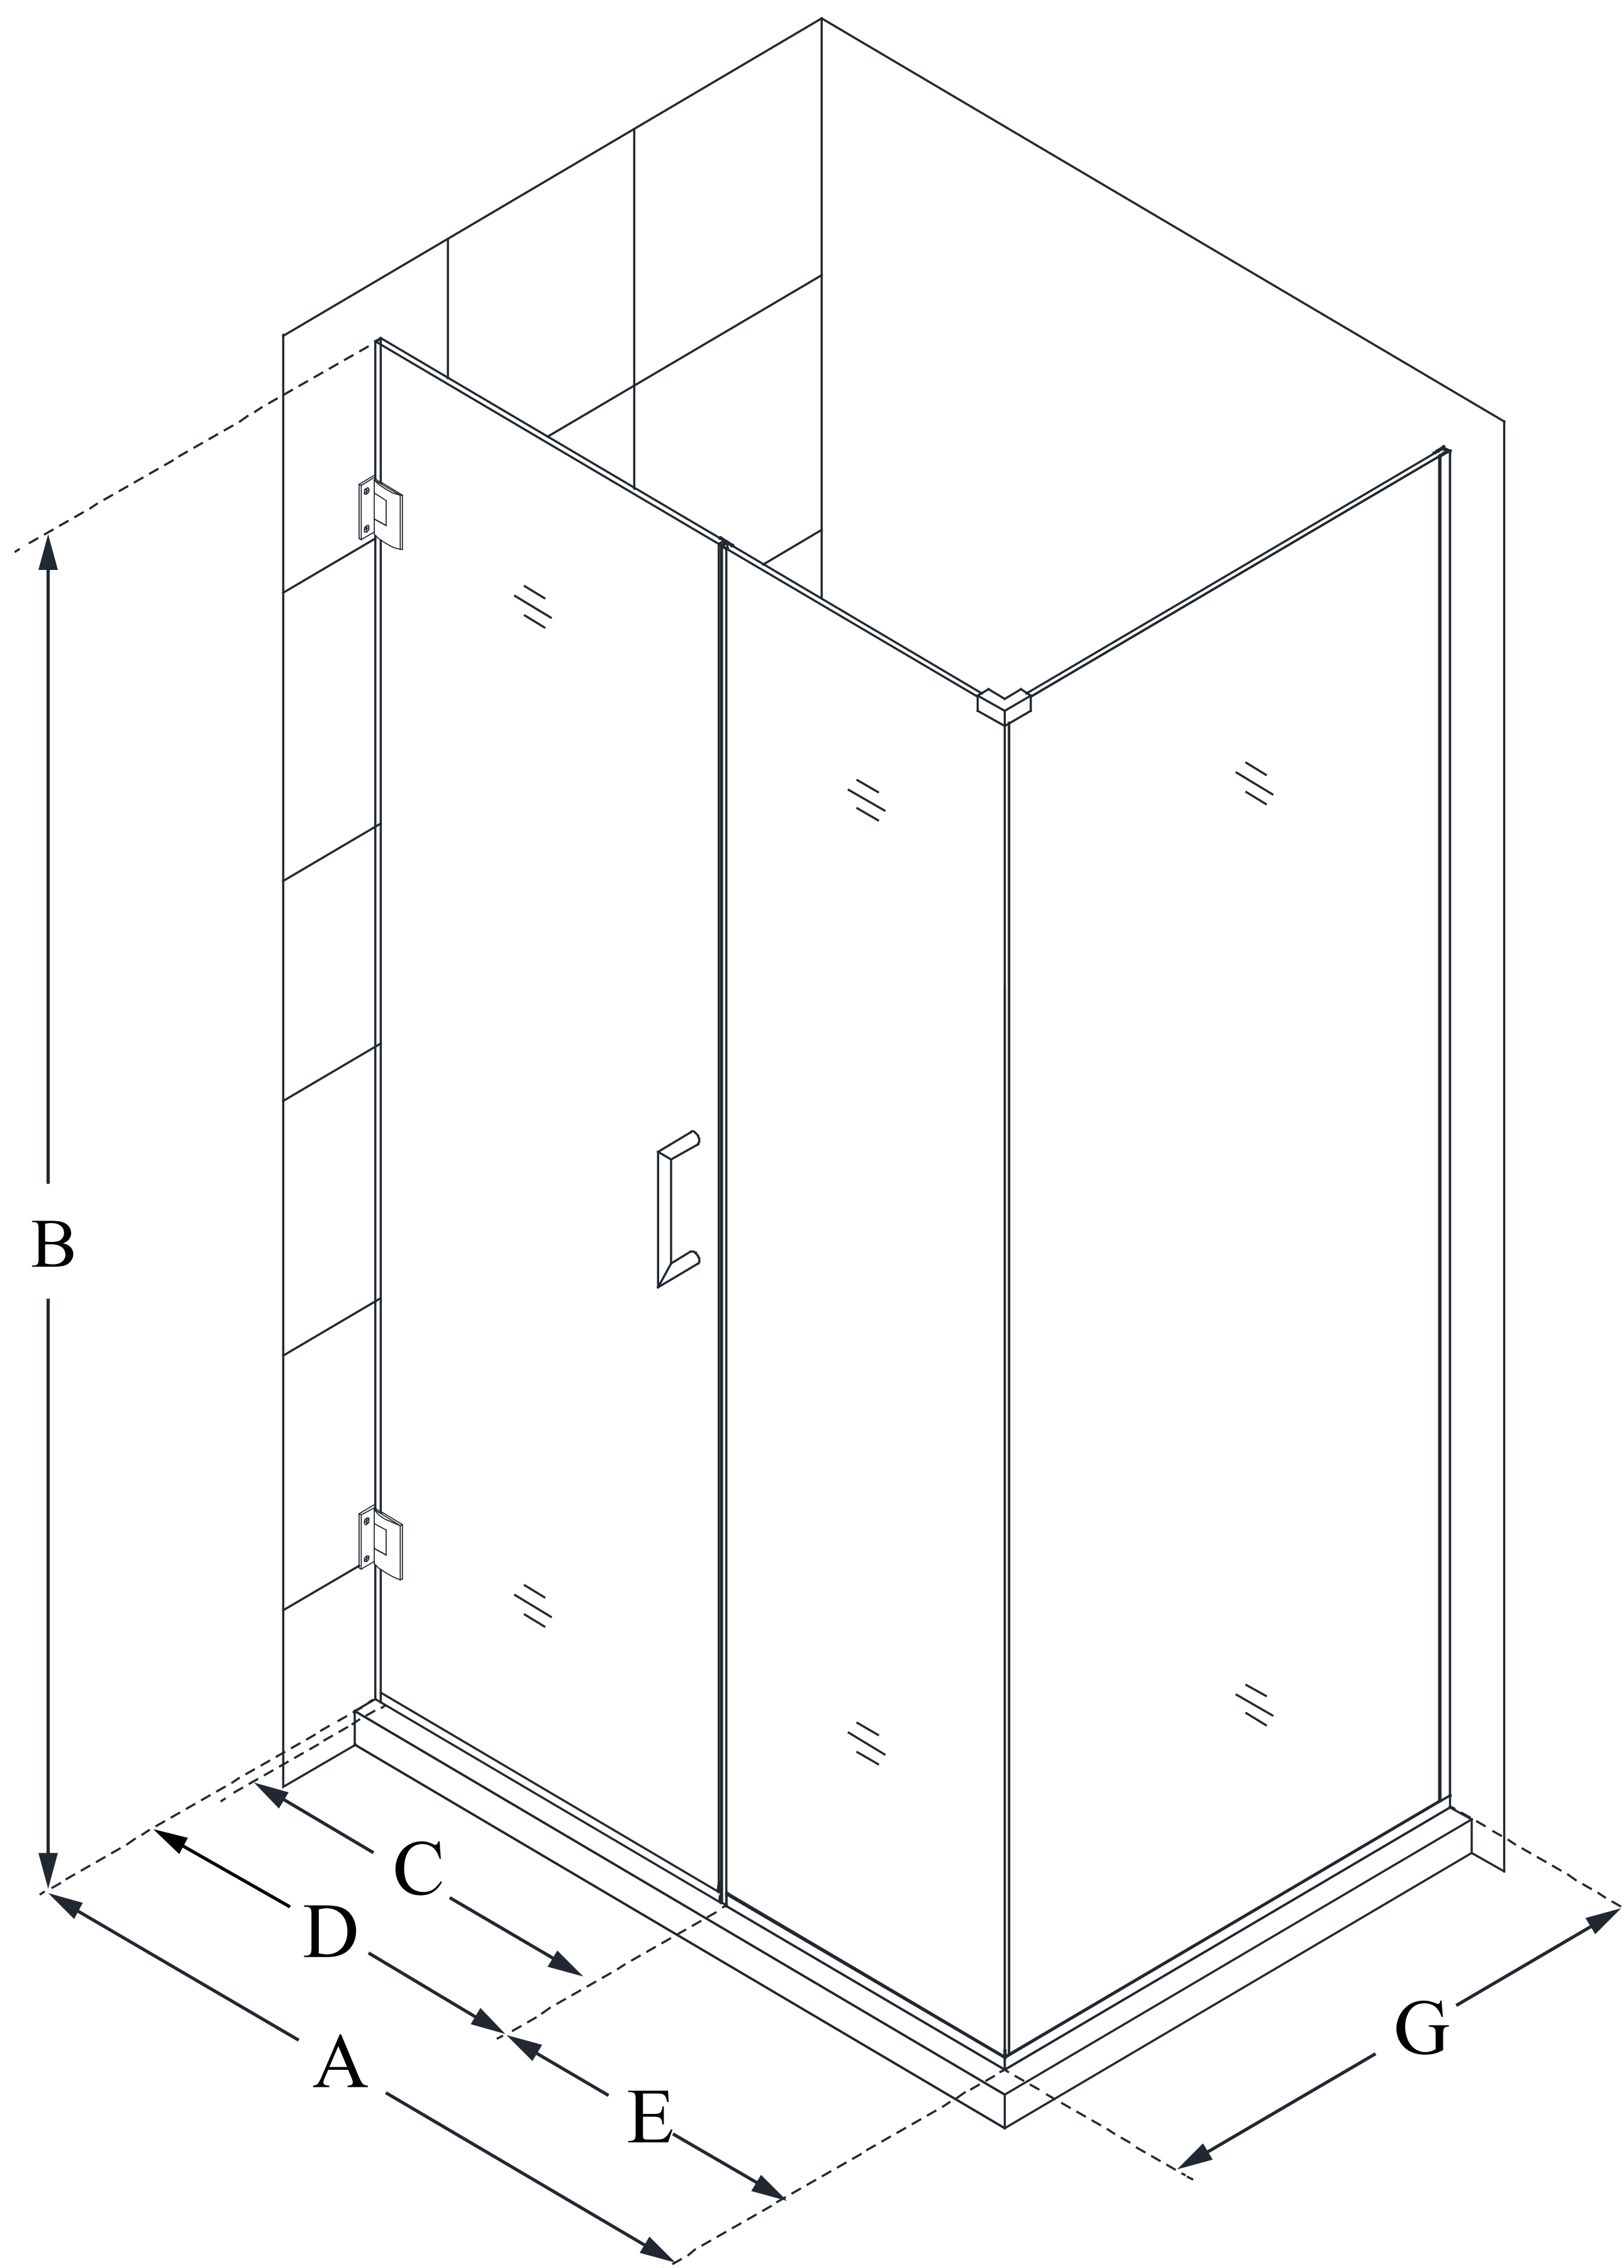

SHEN-24410340

UNIDOOR PLUS

DreamLine Unidoor Plus 41 in. W
x 34 3/8 in. D x 72 in. H Frameless
Hinged Shower Enclosure, Clear
Glass

SWING DOOR

CONFIGURATION DIMENSIONS:

A: 41 in.

MODEL WIDTH

B: 72 in.

MODEL HEIGHT

C: 26 in.

ACCESS WIDTH

D: 27 in.

DOOR WIDTH

E: 14 in.

INLINE PANEL WIDTH

G: 34 3/8 in.

RETURN PANEL WIDTH

DreamLine reserves the right to update or modify the hardware or materials pictured without prior notice for the purpose of product improvement and customer satisfaction.