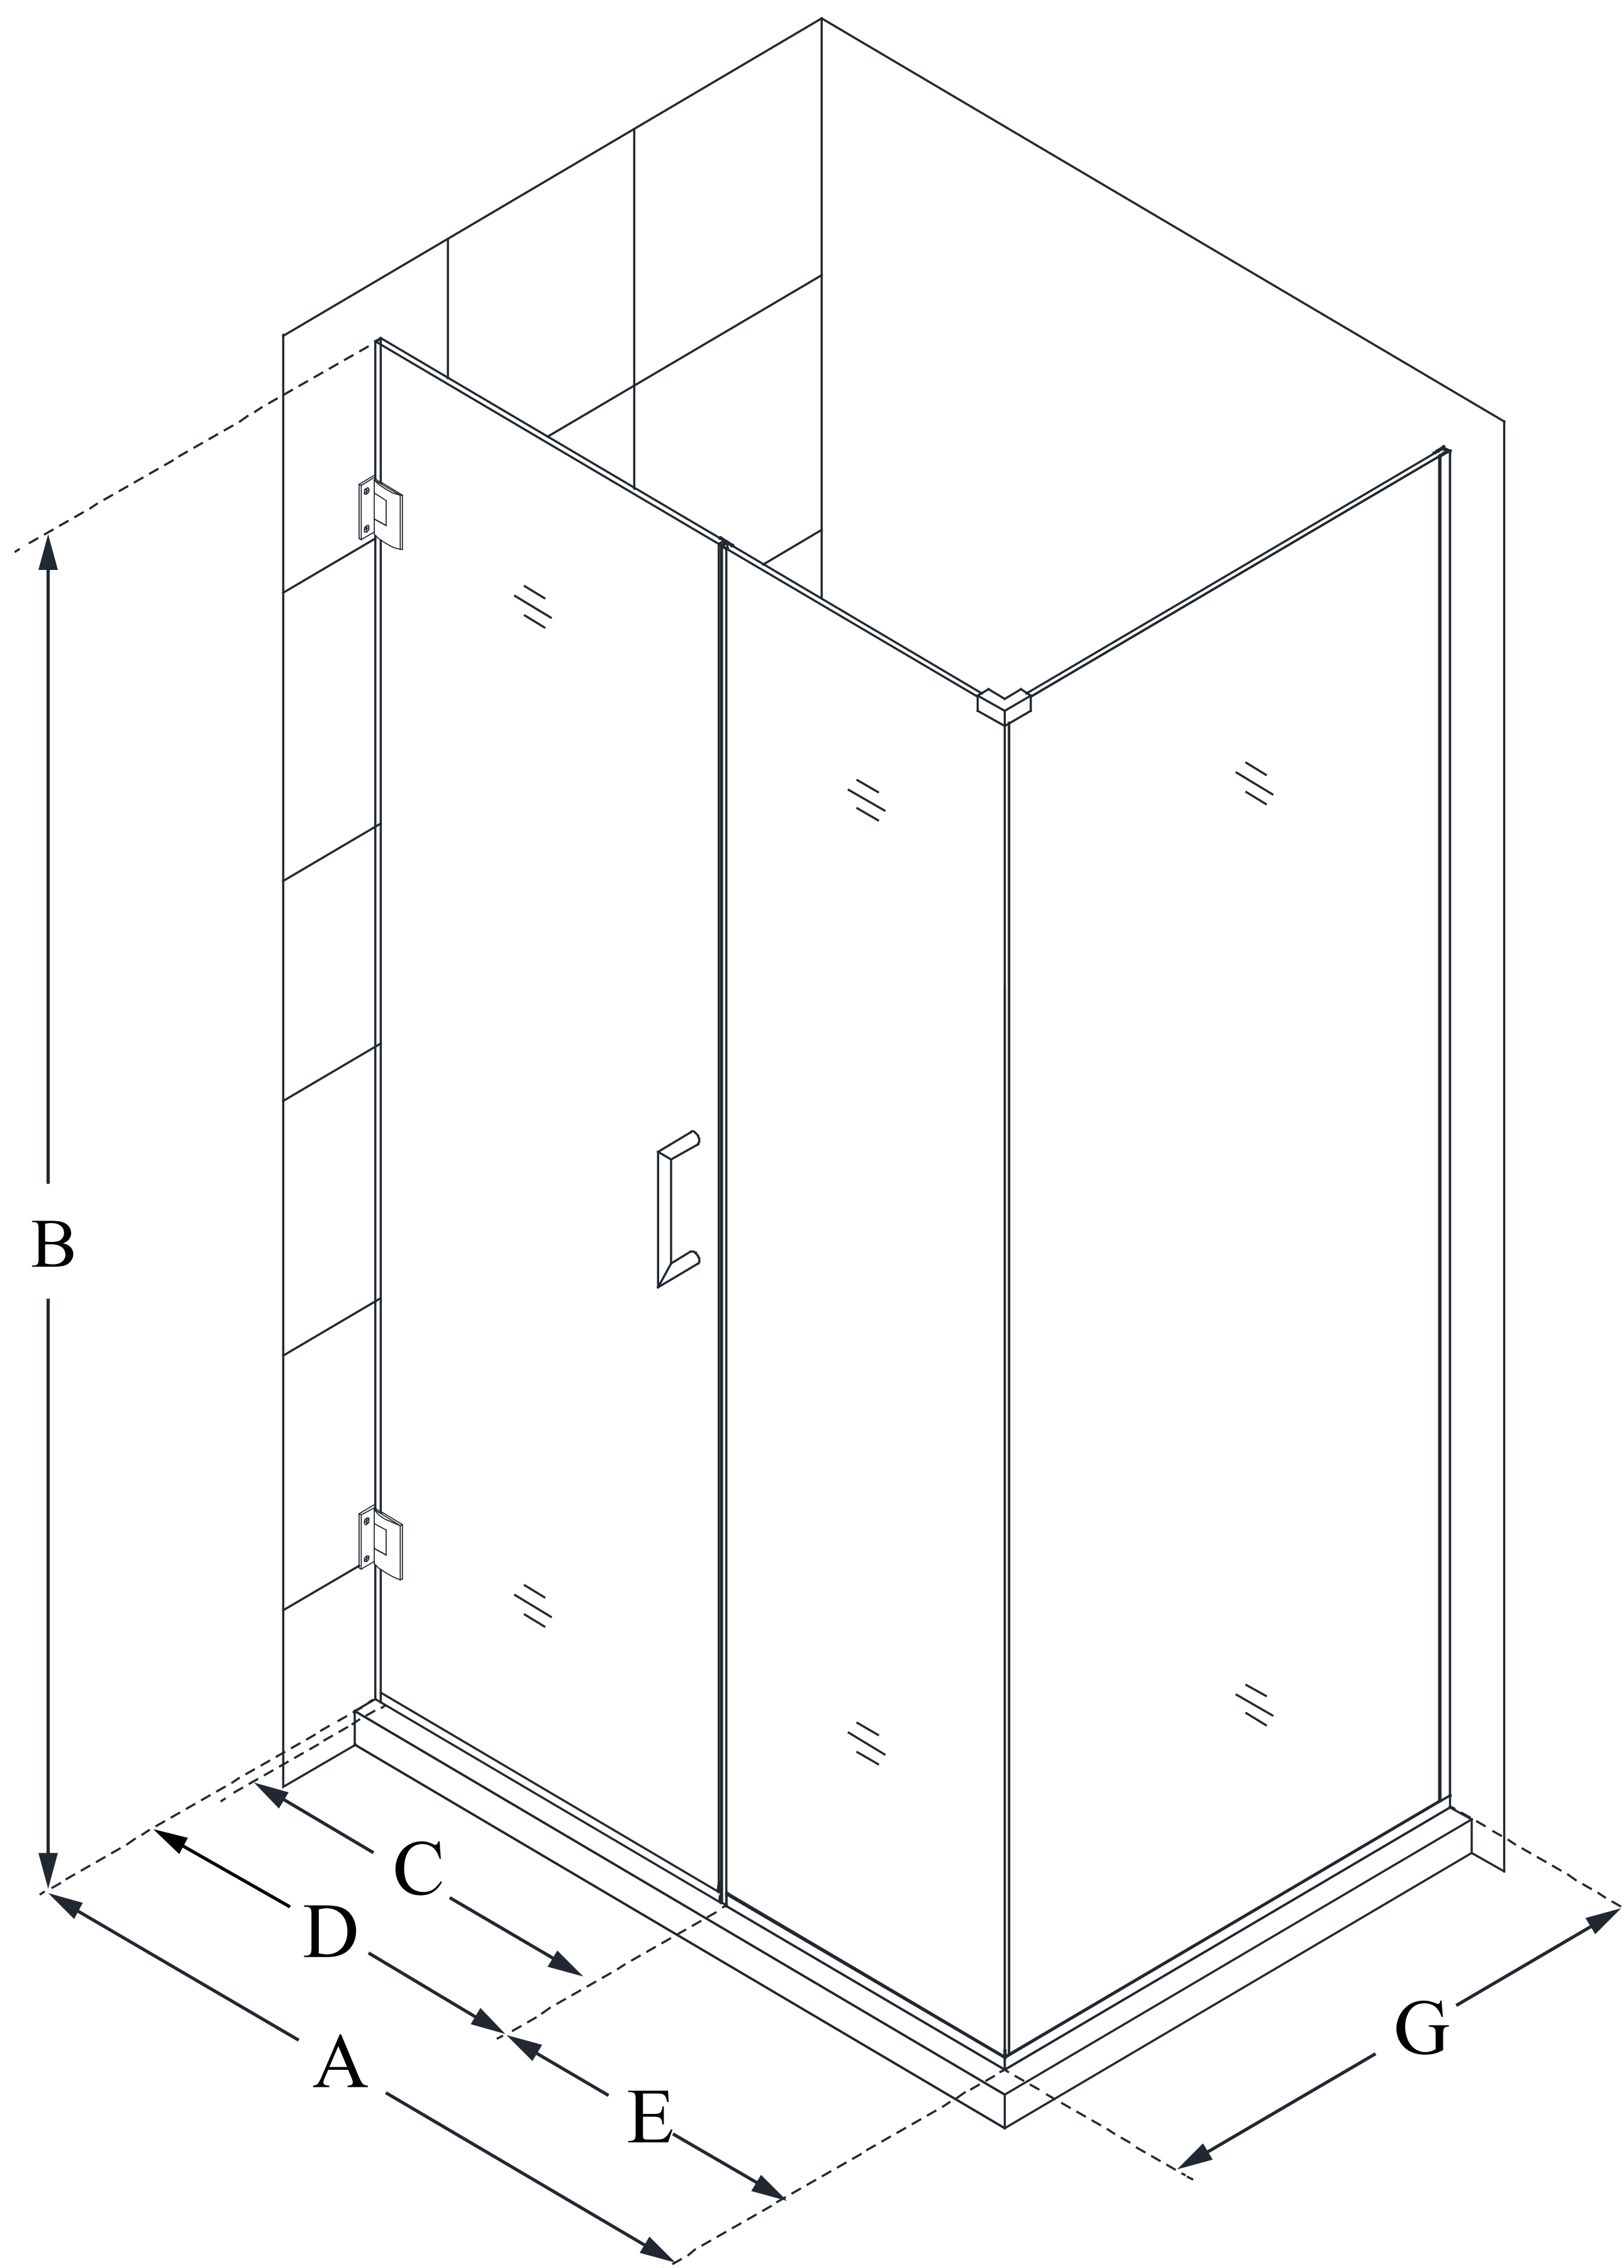

# UNIDOOR PLUS

DreamLine Unidoor Plus 40 in. W  
x 34 3/8 in. D x 72 in. H Frameless  
Hinged Shower Enclosure, Clear  
Glass

**SWING DOOR**

## CONFIGURATION DIMENSIONS:

**A: 40 in.**

MODEL WIDTH

**B: 72 in.**

MODEL HEIGHT

**C: 25 in.**

ACCESS WIDTH

**D: 26 in.**

DOOR WIDTH

**E: 14 in.**

INLINE PANEL WIDTH

**G: 34 3/8 in.**

RETURN PANEL WIDTH

DreamLine reserves the right to update or modify the hardware or materials pictured without prior notice for the purpose of product improvement and customer satisfaction.