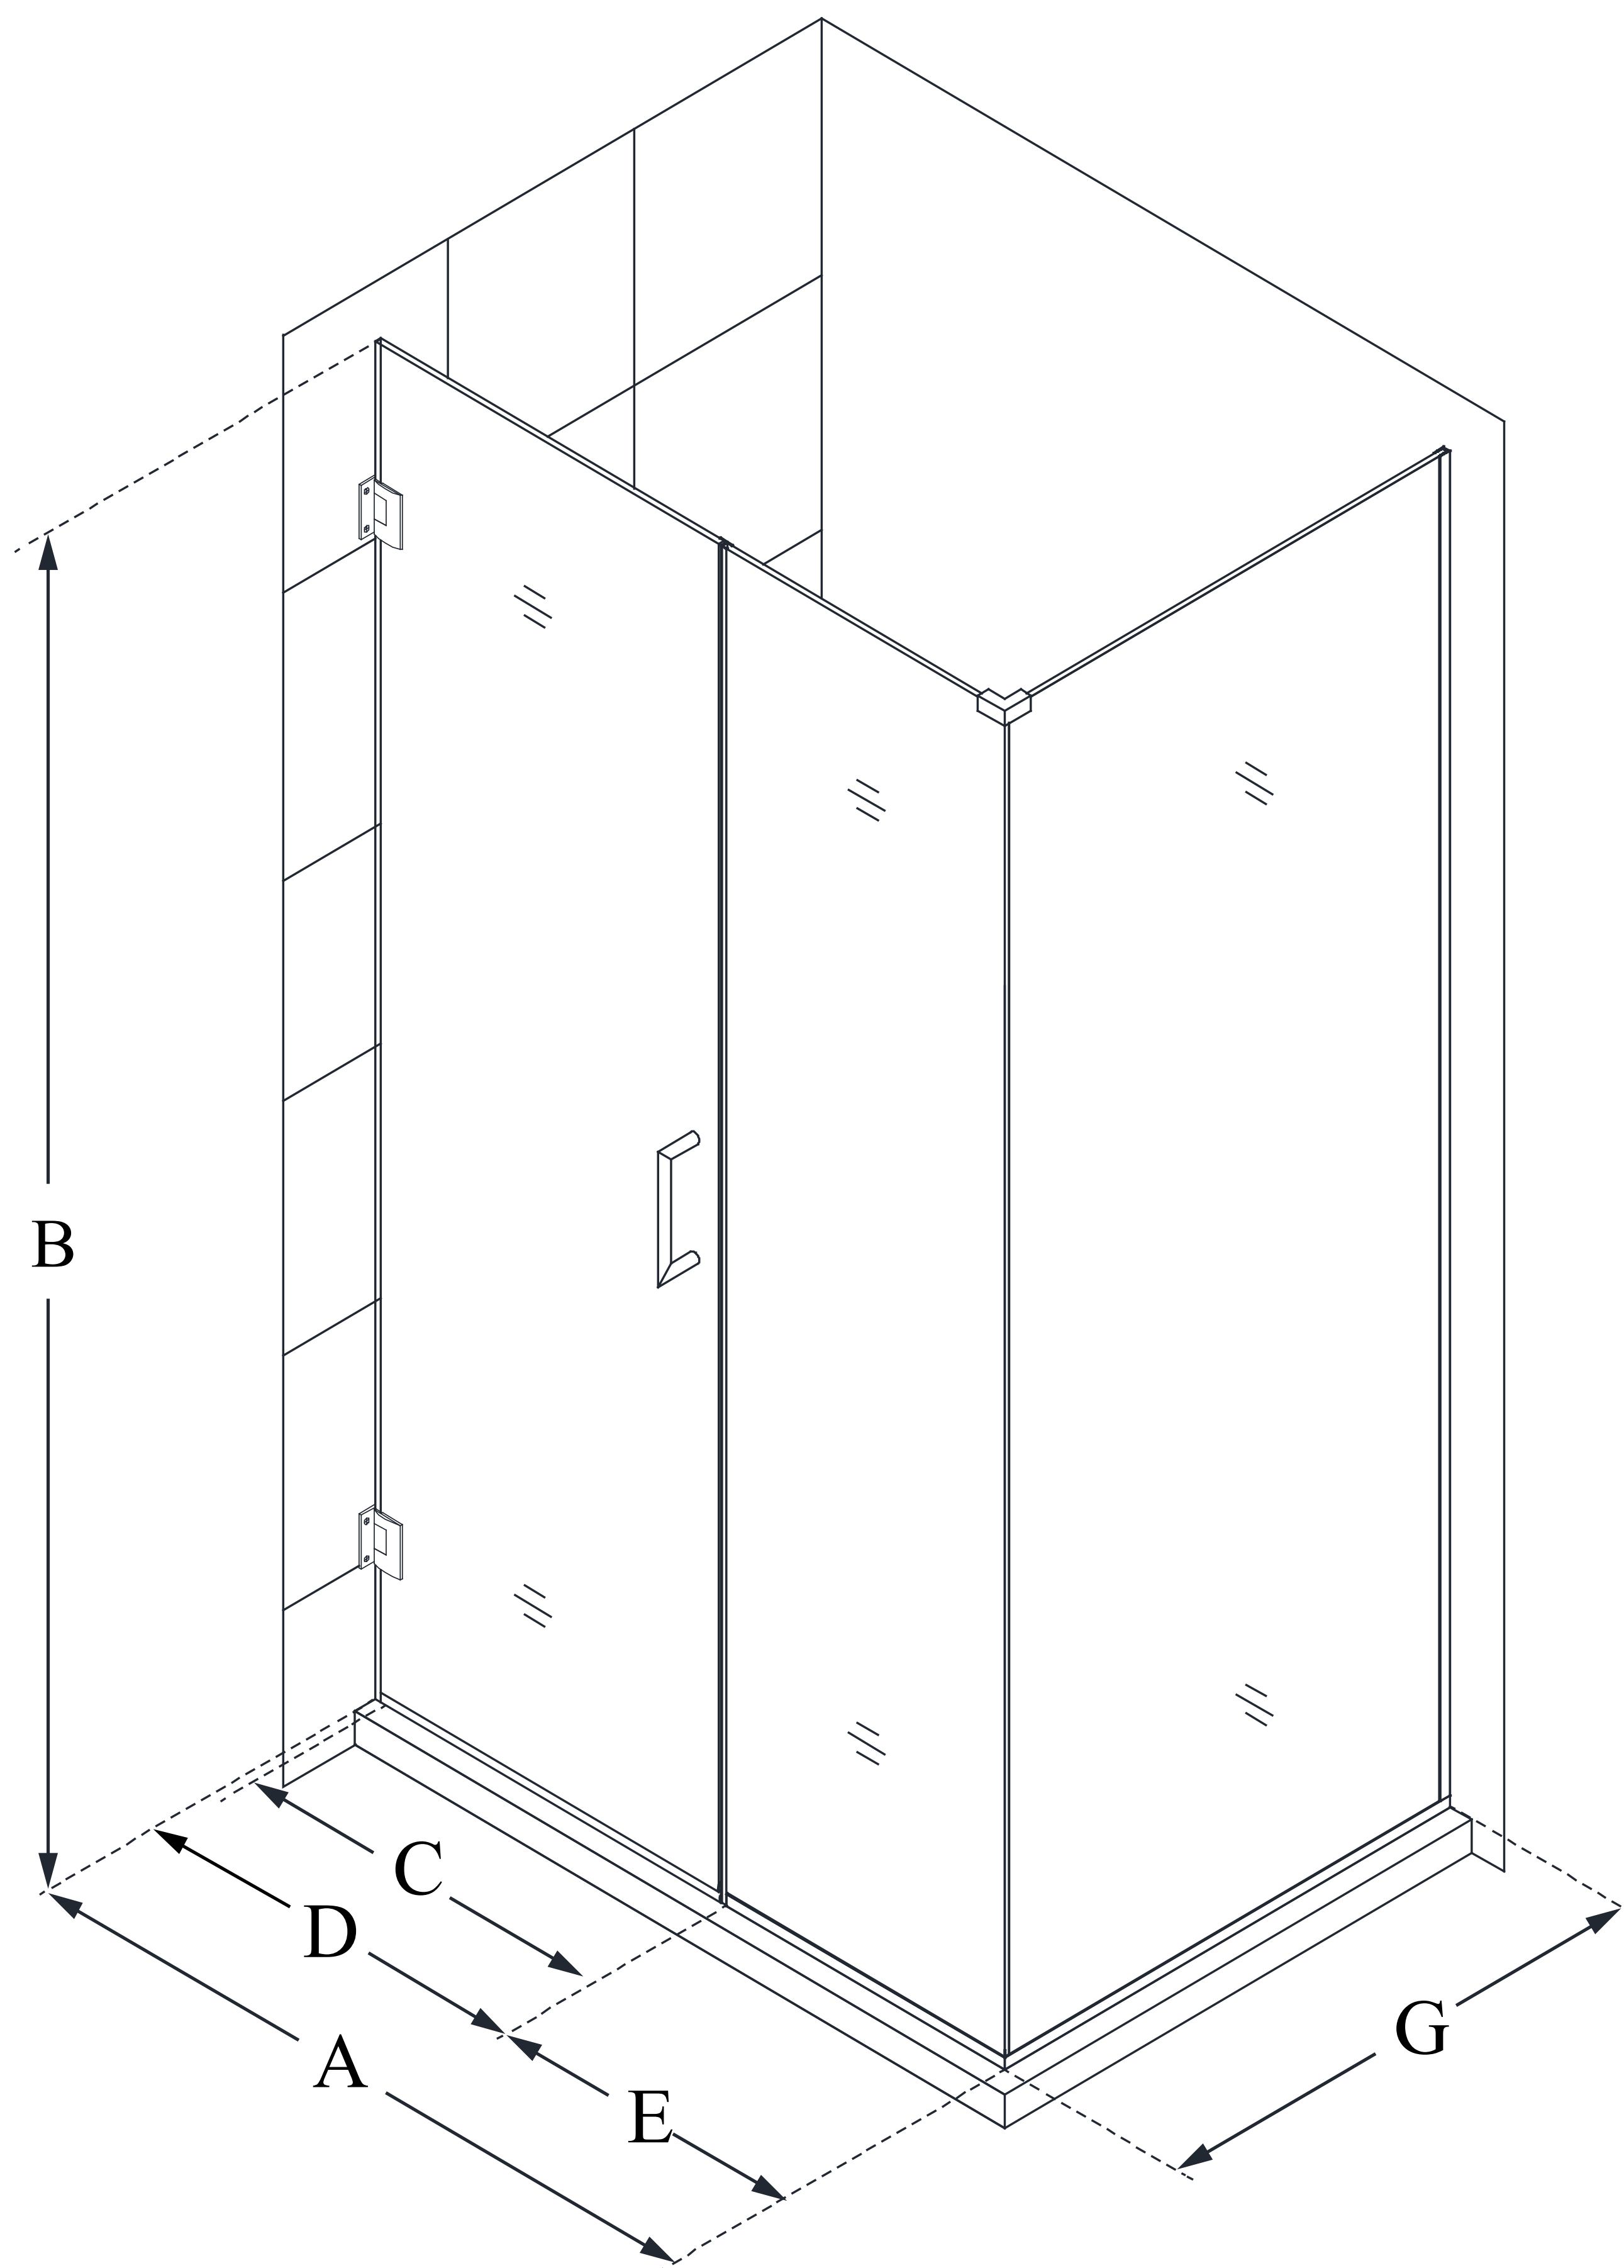

SHEN-24400300

UNIDOOR PLUS

DreamLine Unidoor Plus 40 in. W
x 30 3/8 in. D x 72 in. H Frameless
Hinged Shower Enclosure, Clear
Glass

SWING DOOR

CONFIGURATION DIMENSIONS:

A: 40 in.

MODEL WIDTH

B: 72 in.

MODEL HEIGHT

C: 25 in.

ACCESS WIDTH

D: 26 in.

DOOR WIDTH

E: 14 in.

INLINE PANEL WIDTH

G: 30 3/8 in.

RETURN PANEL WIDTH

DreamLine reserves the right to update or modify the hardware or materials pictured without prior notice for the purpose of product improvement and customer satisfaction.