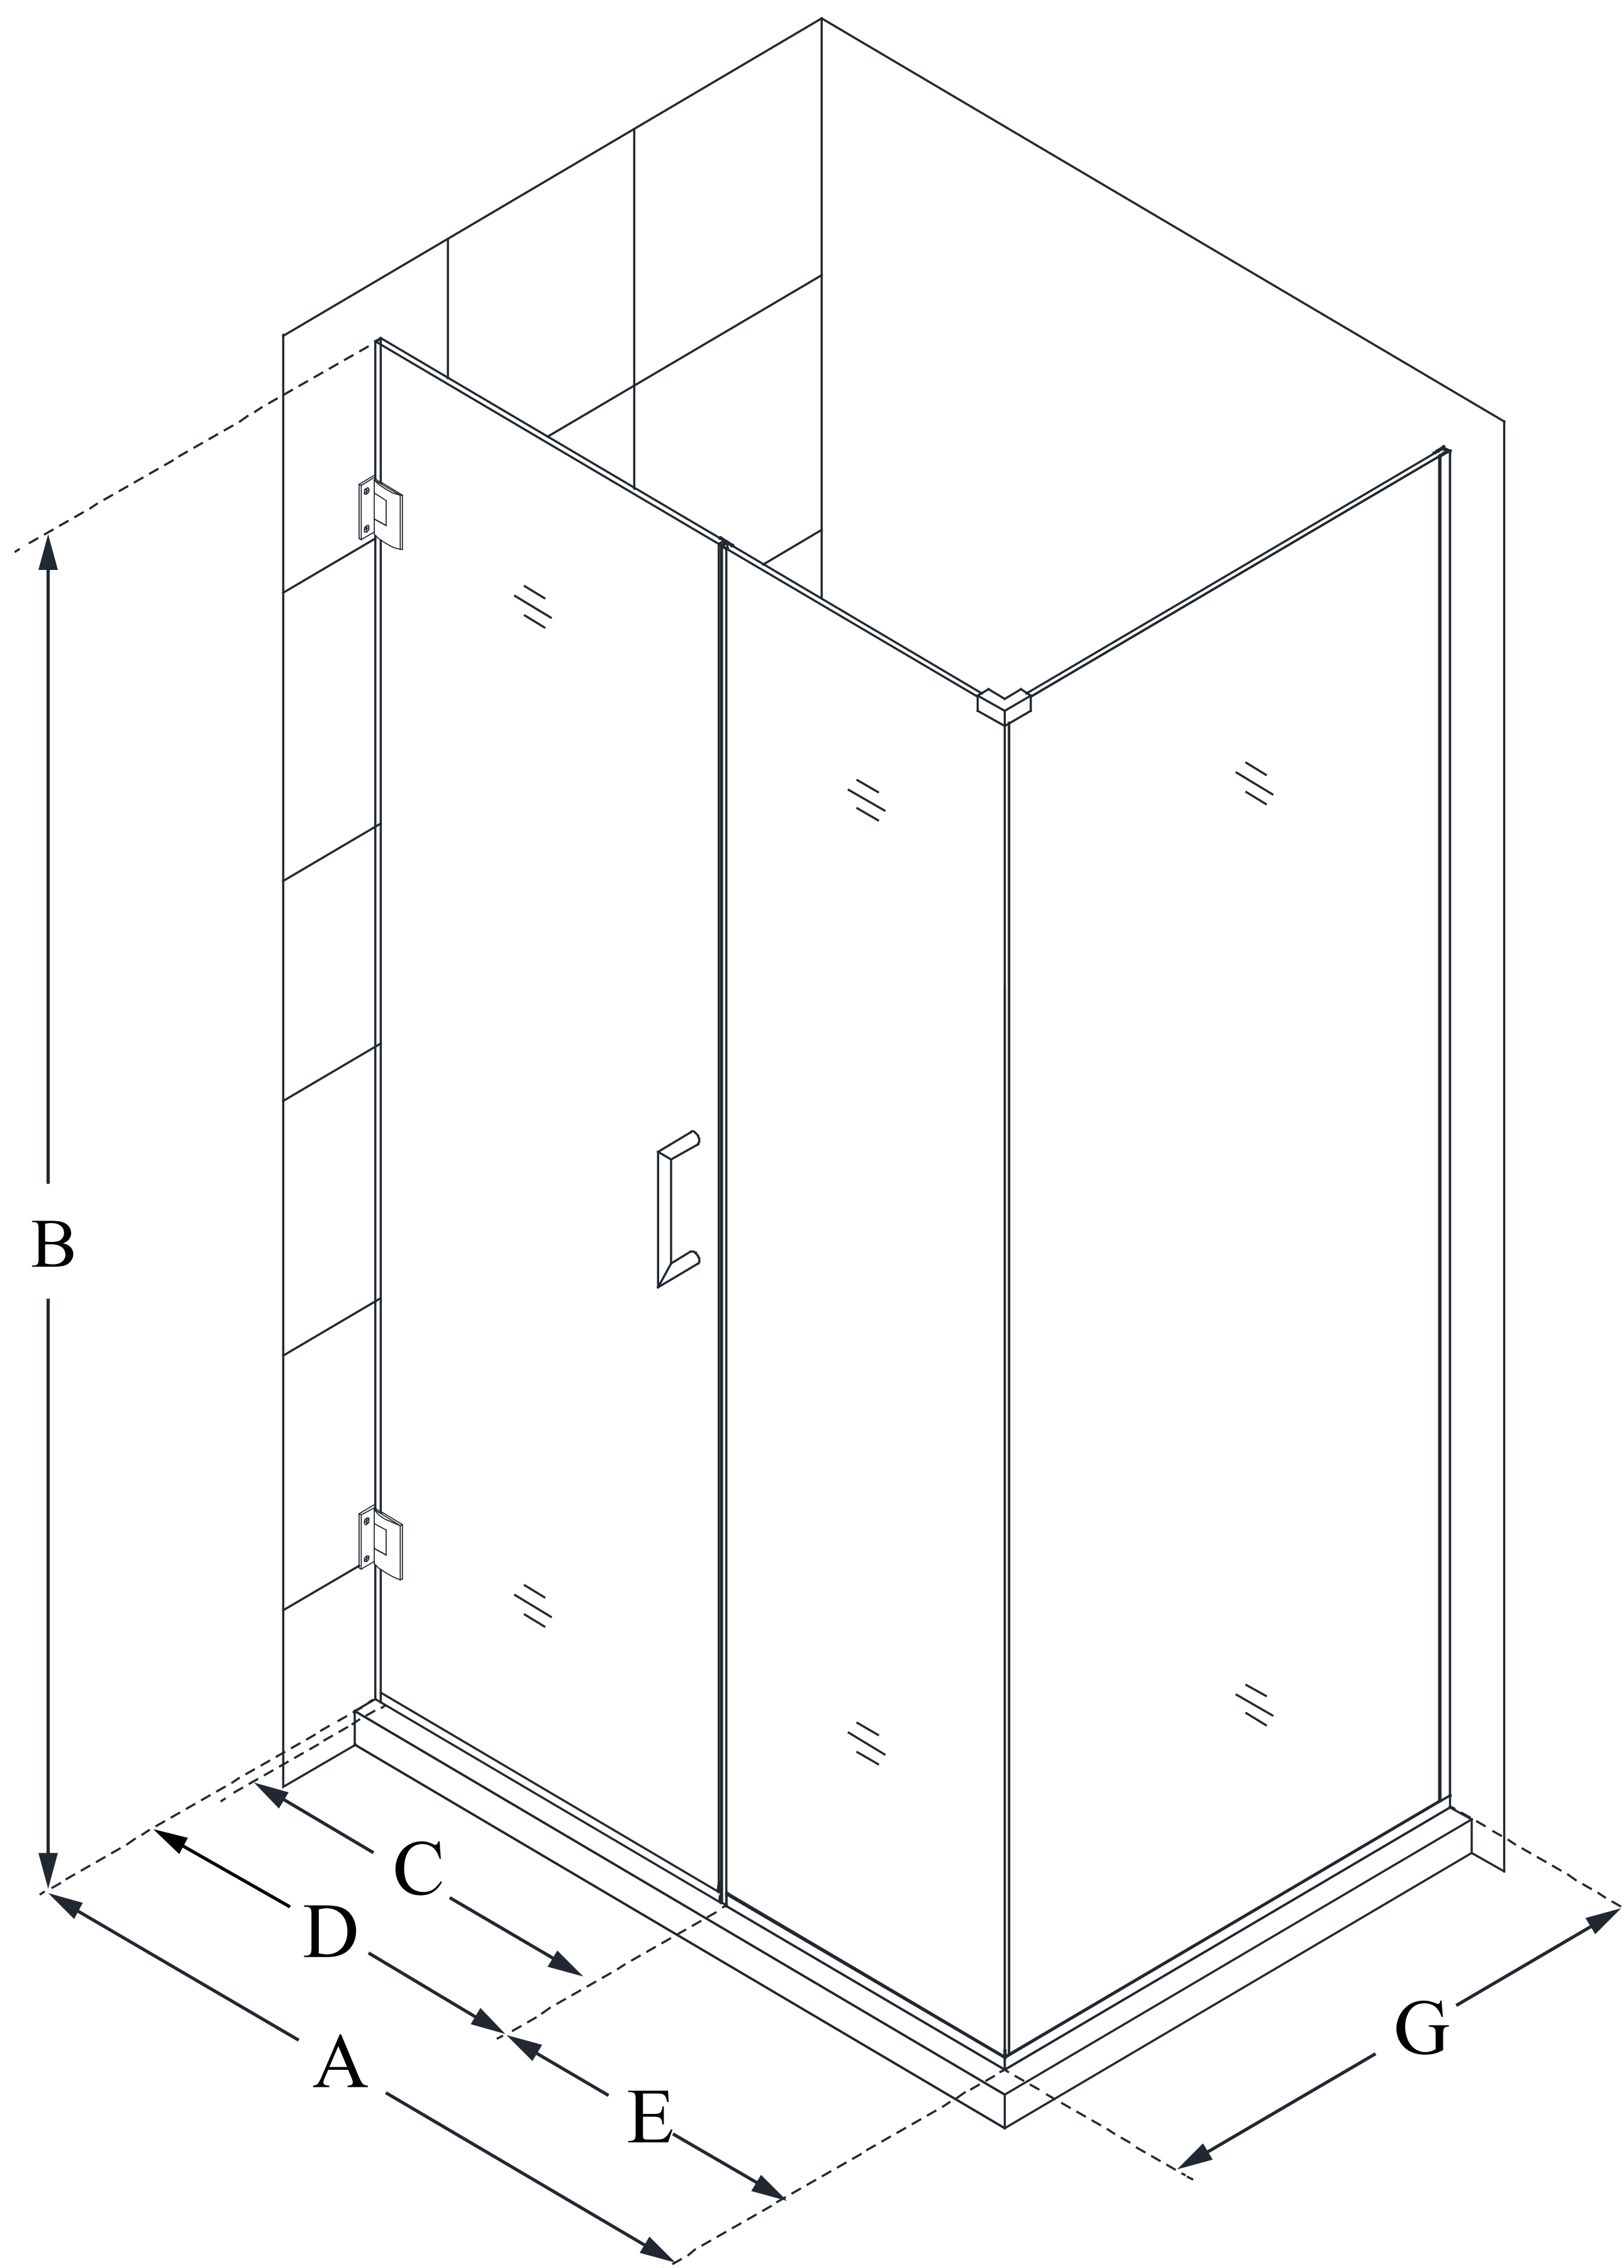

SHEN-24380340

UNIDOOR PLUS

DreamLine Unidoor Plus 38 in. W
x 34 3/8 in. D x 72 in. H Frameless
Hinged Shower Enclosure, Clear
Glass

SWING DOOR

CONFIGURATION DIMENSIONS:

A: 38 in.

MODEL WIDTH

B: 72 in.

MODEL HEIGHT

C: 23 in.

ACCESS WIDTH

D: 24 in.

DOOR WIDTH

E: 14 in.

INLINE PANEL WIDTH

G: 34 3/8 in.

RETURN PANEL WIDTH

DreamLine reserves the right to update or modify the hardware or materials pictured without prior notice for the purpose of product improvement and customer satisfaction.