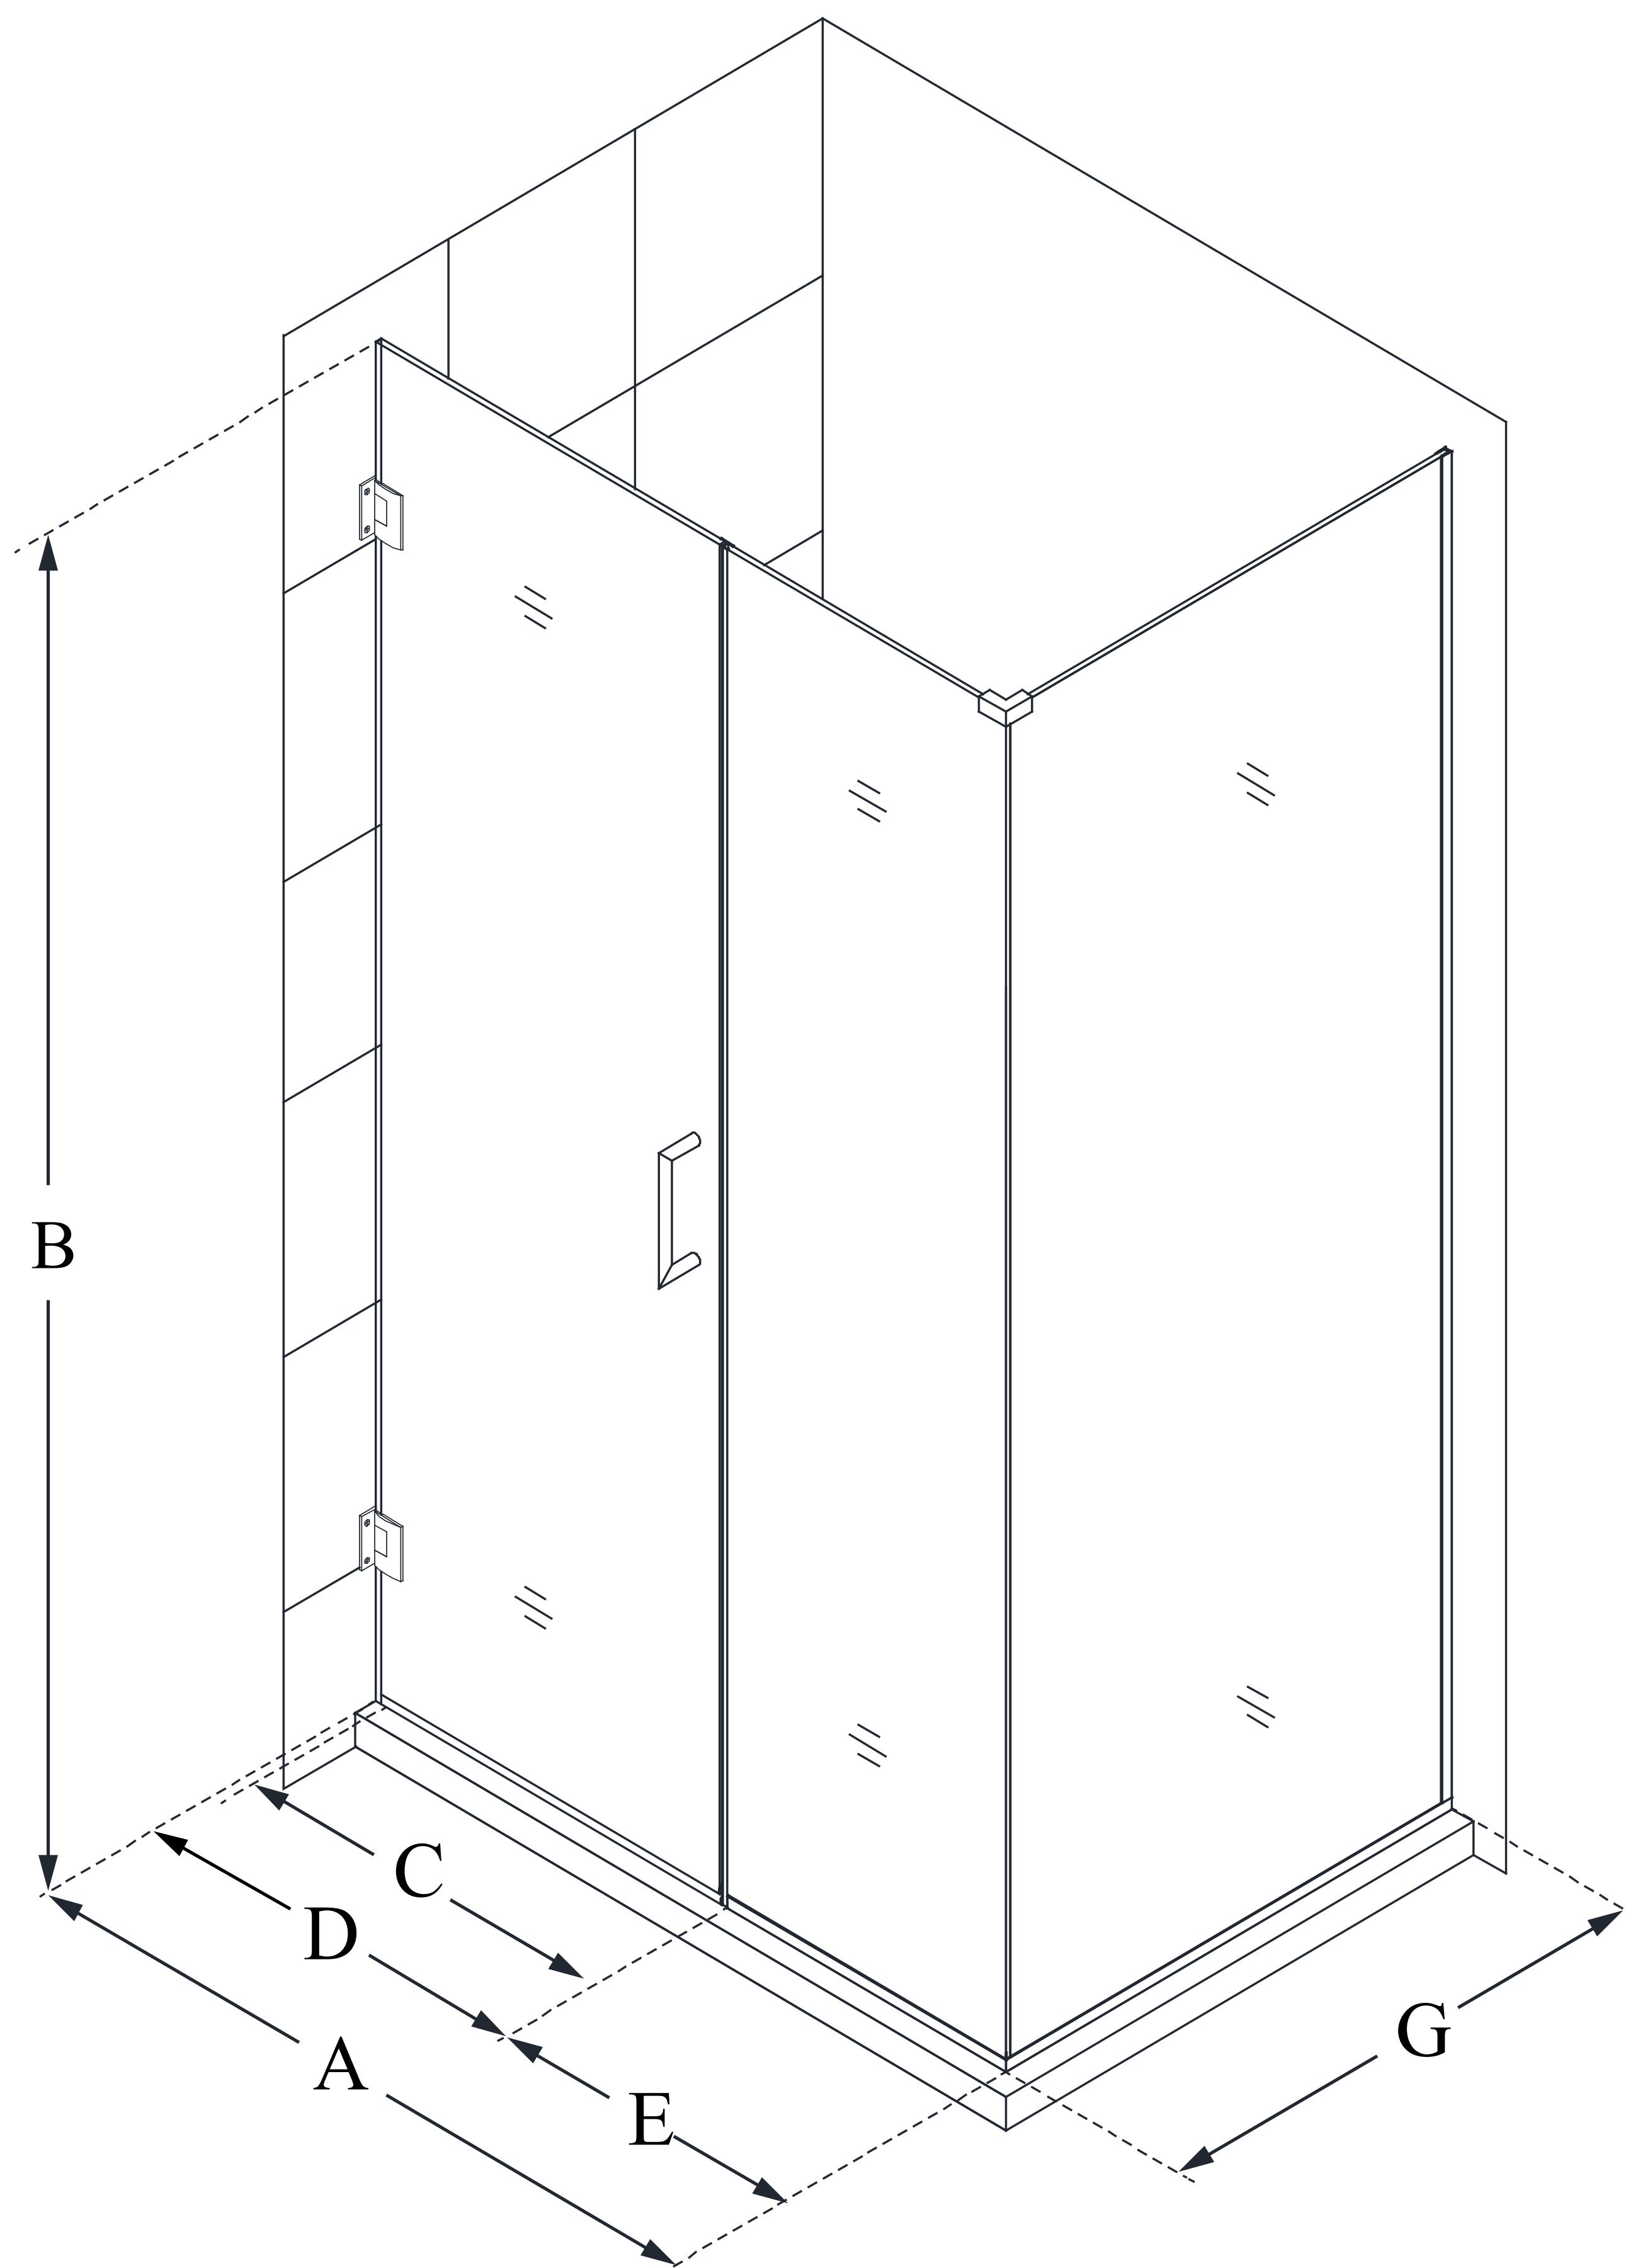

SHEN-24380300

UNIDOOR PLUS

DreamLine Unidoor Plus 38 in. W
x 30 3/8 in. D x 72 in. H Frameless
Hinged Shower Enclosure, Clear
Glass

SWING DOOR

CONFIGURATION DIMENSIONS:

A: 38 in.

MODEL WIDTH

B: 72 in.

MODEL HEIGHT

C: 23 in.

ACCESS WIDTH

D: 24 in.

DOOR WIDTH

E: 14 in.

INLINE PANEL WIDTH

G: 30 3/8 in.

RETURN PANEL WIDTH

DreamLine reserves the right to update or modify the hardware or materials pictured without prior notice for the purpose of product improvement and customer satisfaction.