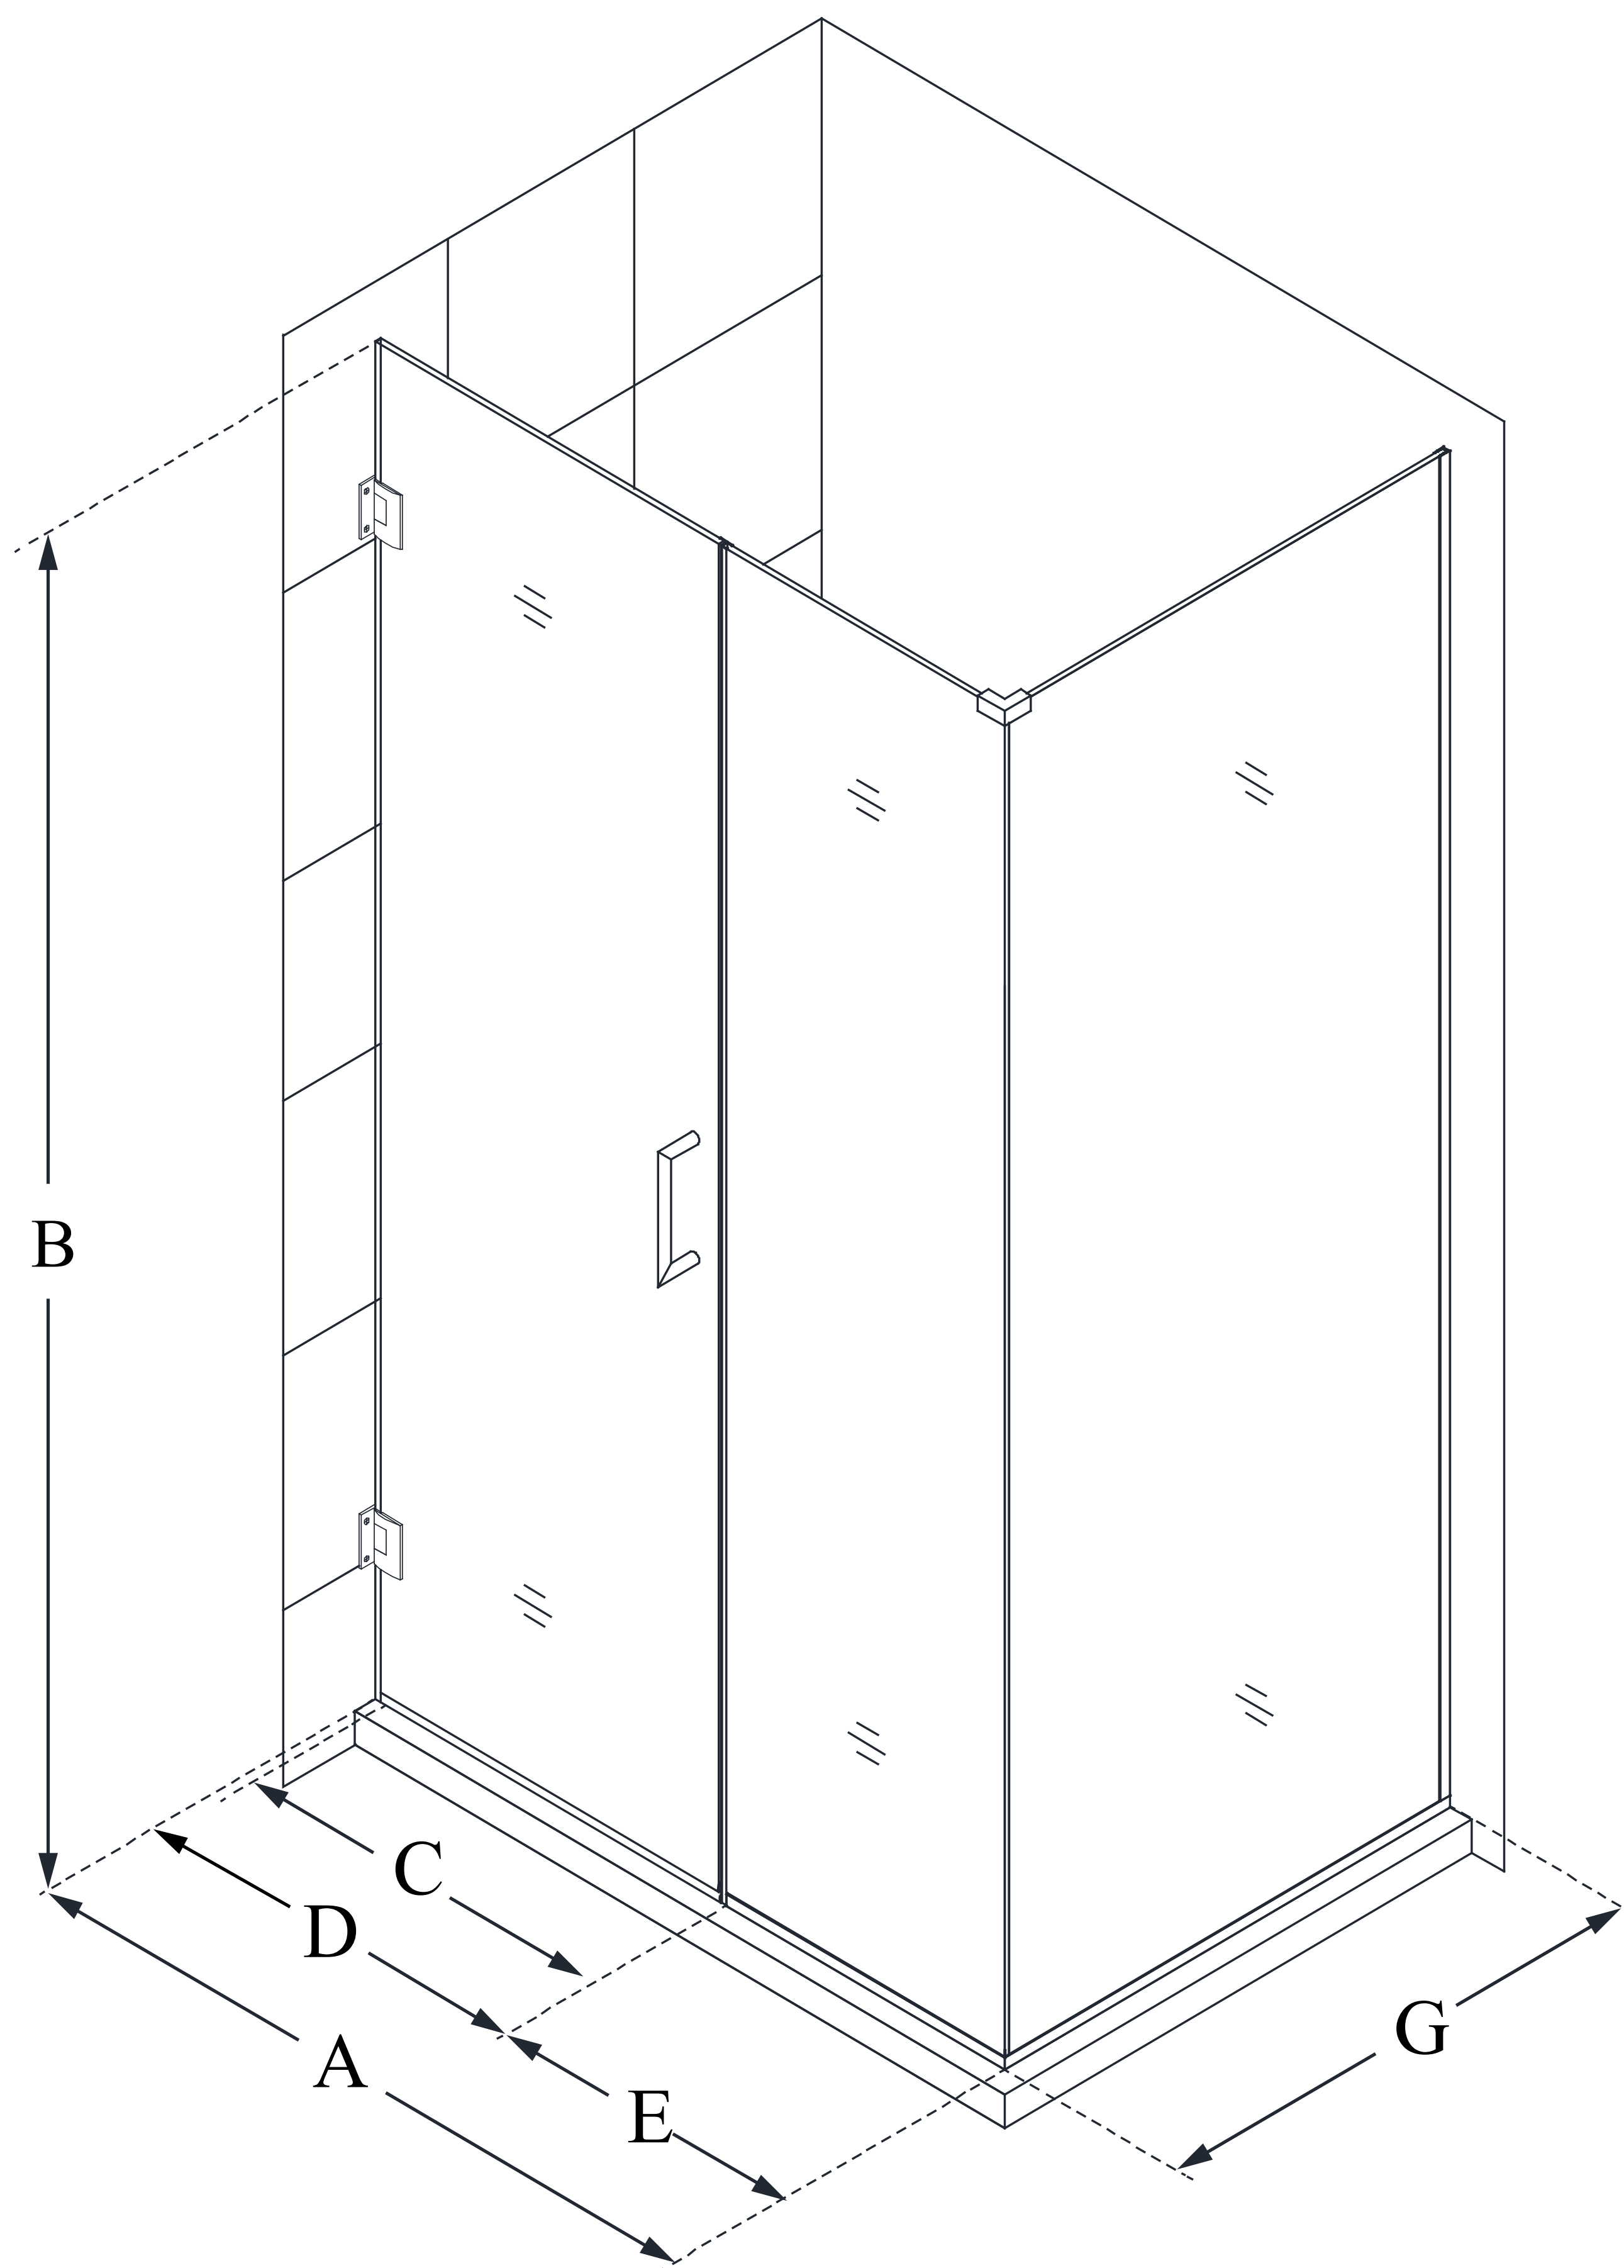

SHEN-24370340

UNIDOOR PLUS

DreamLine Unidoor Plus 37 in. W
x 34 3/8 in. D x 72 in. H Frameless
Hinged Shower Enclosure, Clear
Glass

SWING DOOR

CONFIGURATION DIMENSIONS:

A: 37 in.

MODEL WIDTH

B: 72 in.

MODEL HEIGHT

C: 22 in.

ACCESS WIDTH

D: 23 in.

DOOR WIDTH

E: 14 in.

INLINE PANEL WIDTH

G: 34 3/8 in.

RETURN PANEL WIDTH

DreamLine reserves the right to update or modify the hardware or materials pictured without prior notice for the purpose of product improvement and customer satisfaction.