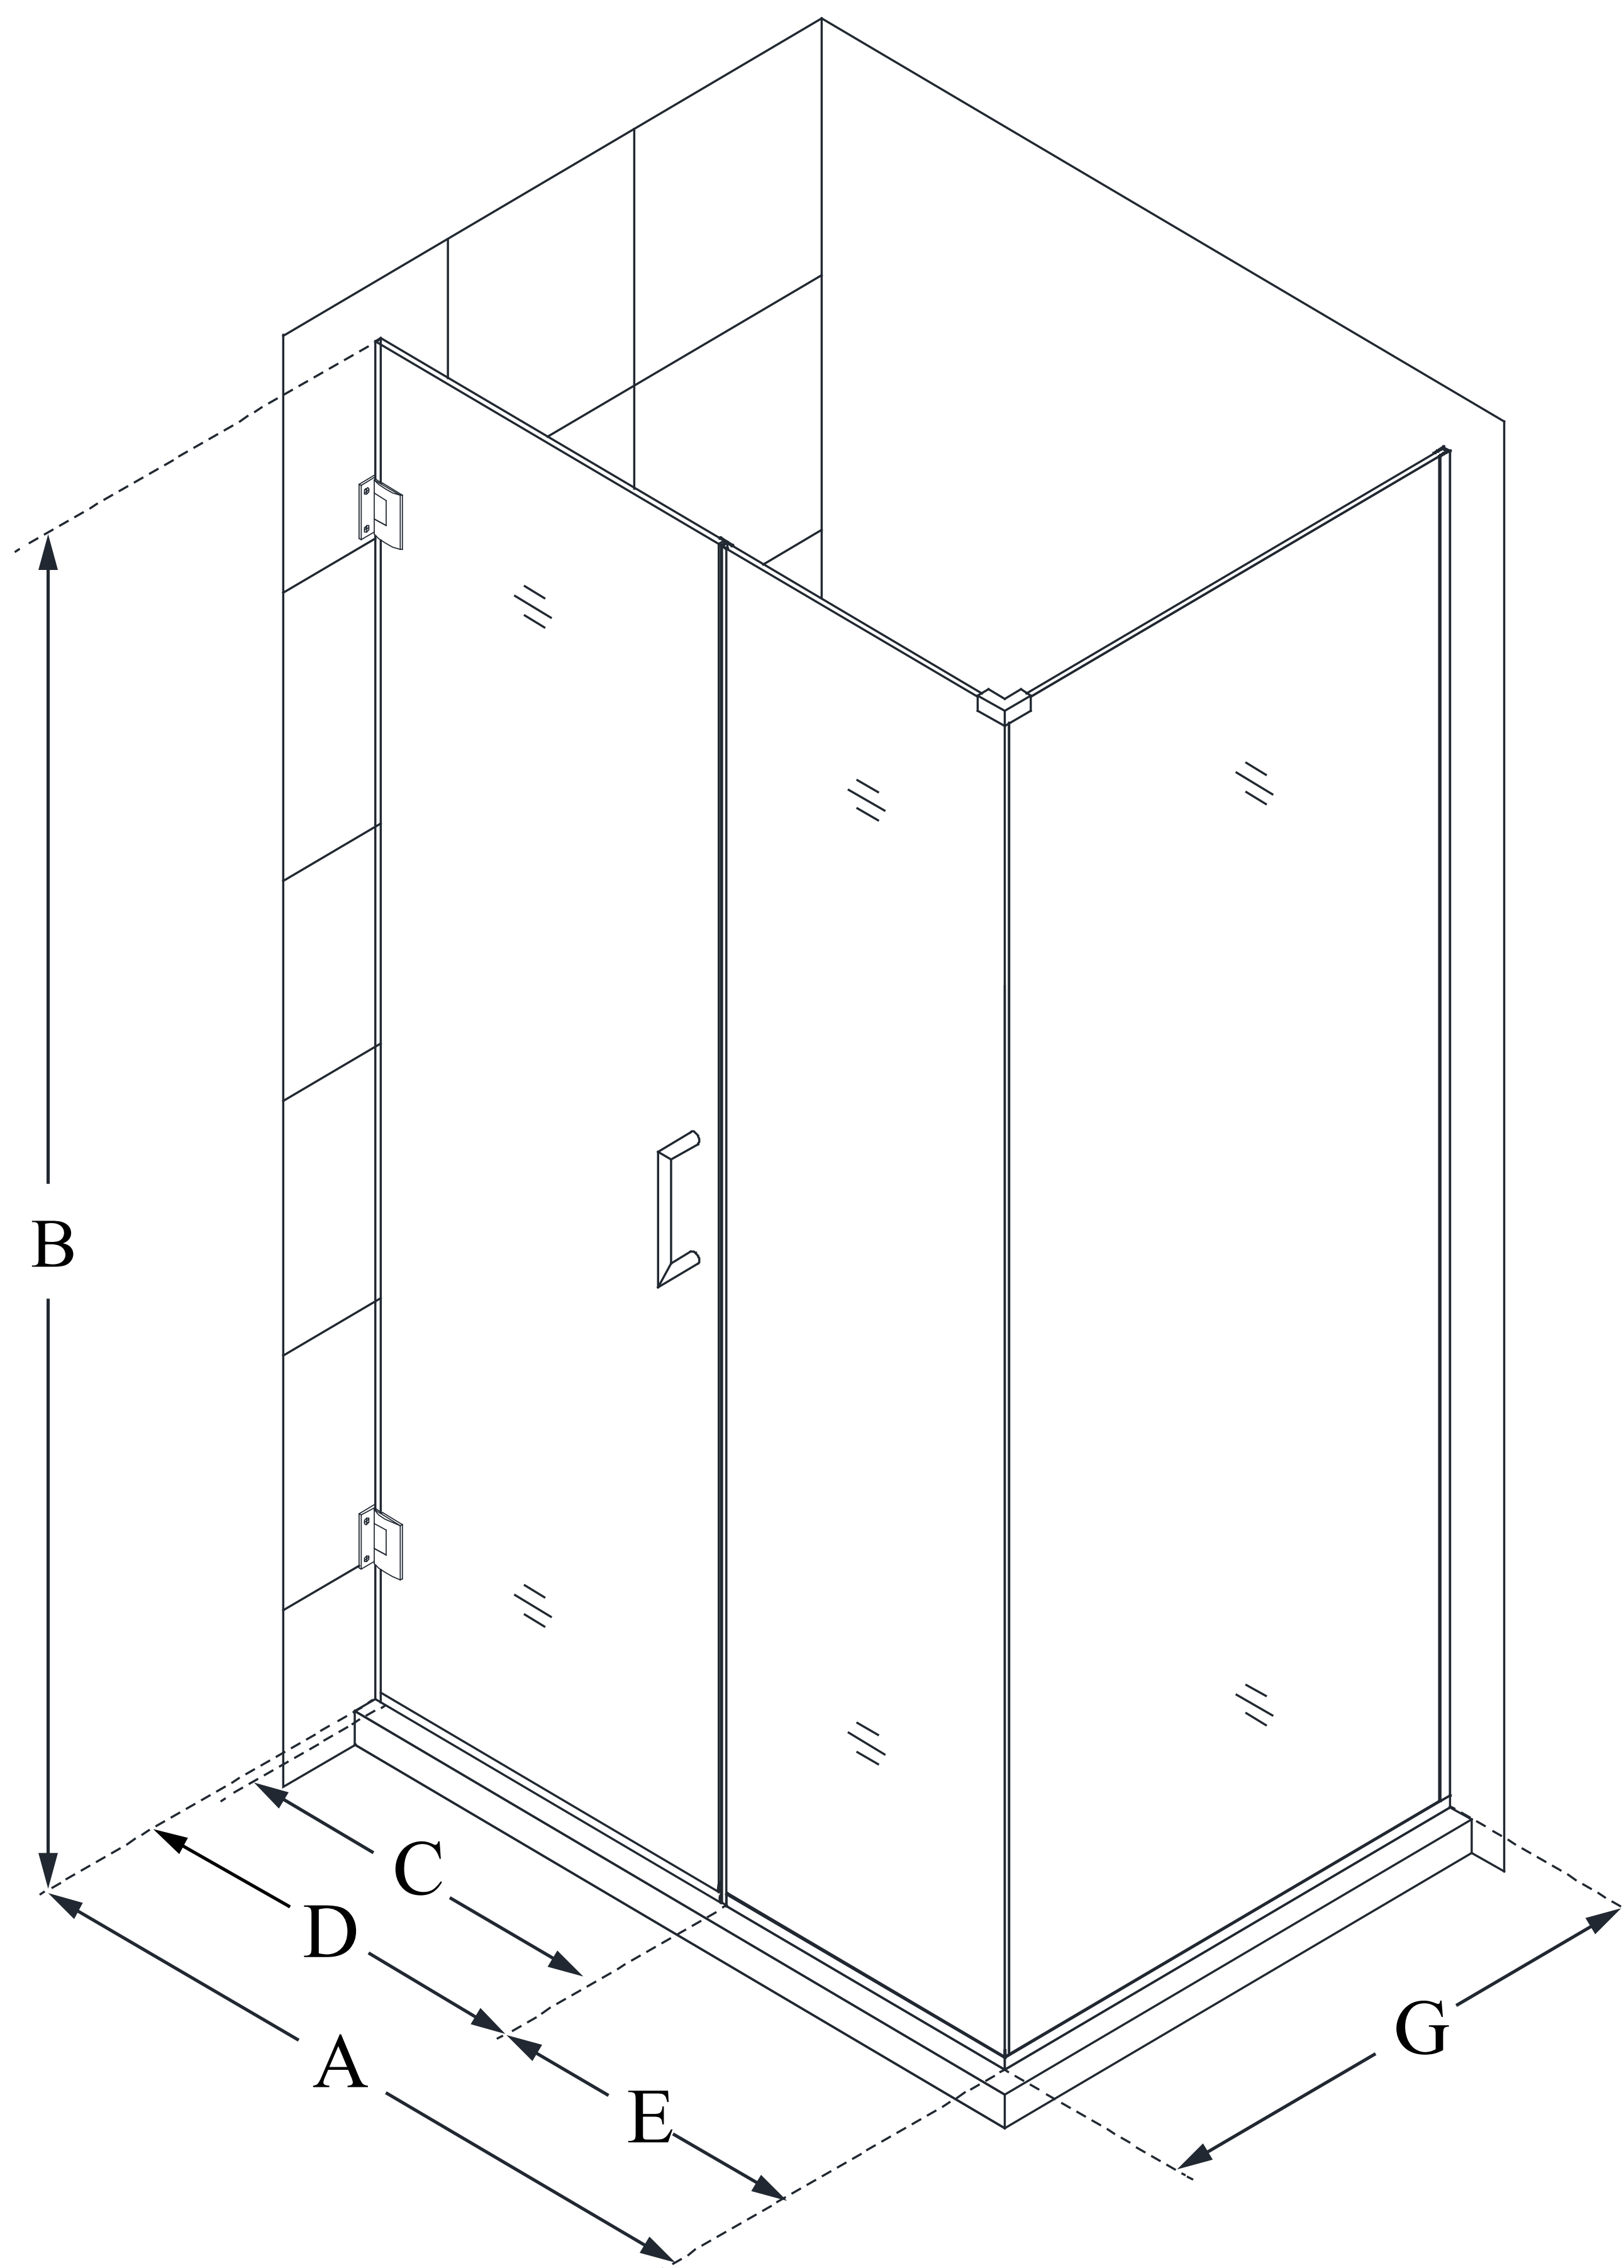

SHEN-24360300

UNIDOOR PLUS

DreamLine Unidoor Plus 36 in. W
x 30 3/8 in. D x 72 in. H Frameless
Hinged Shower Enclosure, Clear
Glass

SWING DOOR

CONFIGURATION DIMENSIONS:

A: 36 in.

MODEL WIDTH

B: 72 in.

MODEL HEIGHT

C: 29 in.

ACCESS WIDTH

D: 30 in.

DOOR WIDTH

E: 6 in.

INLINE PANEL WIDTH

G: 30 3/8 in.

RETURN PANEL WIDTH

DreamLine reserves the right to update or modify the hardware or materials pictured without prior notice for the purpose of product improvement and customer satisfaction.