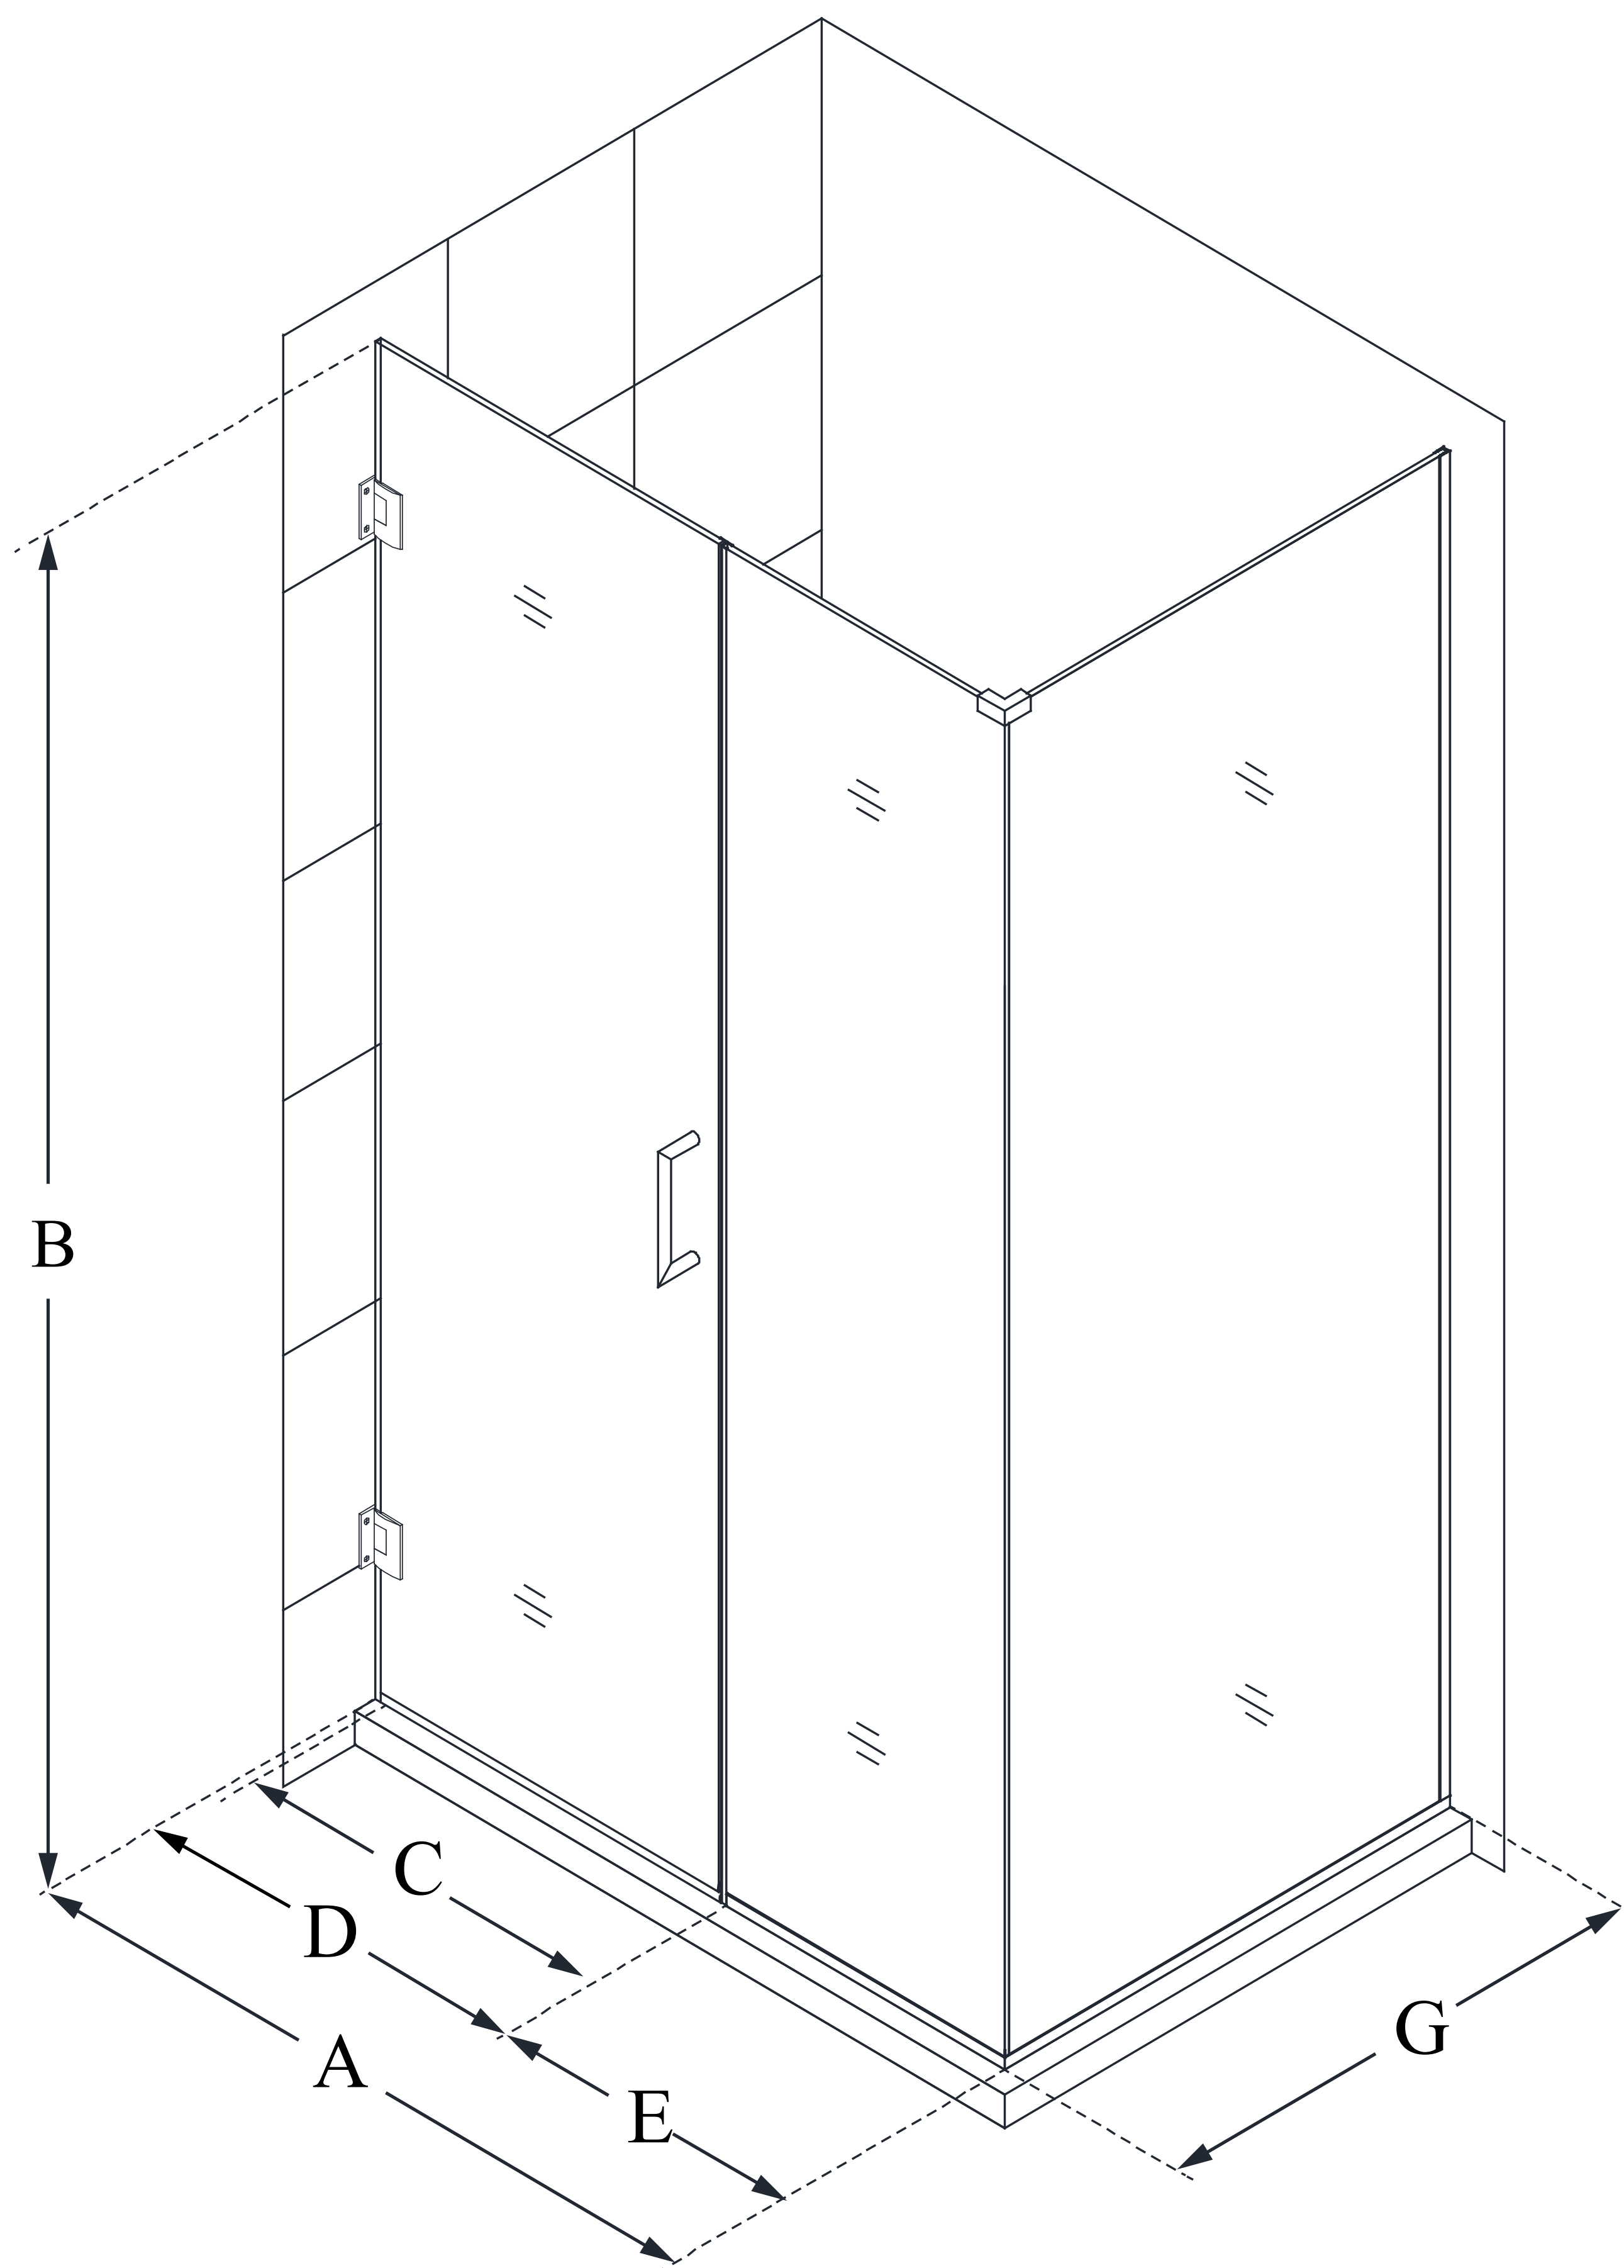

SHEN-24350340

UNIDOOR PLUS

DreamLine Unidoor Plus 35 in. W
x 34 3/8 in. D x 72 in. H Frameless
Hinged Shower Enclosure, Clear
Glass

SWING DOOR

CONFIGURATION DIMENSIONS:

A: 35 in.

MODEL WIDTH

B: 72 in.

MODEL HEIGHT

C: 28 in.

ACCESS WIDTH

D: 29 in.

DOOR WIDTH

E: 6 in.

INLINE PANEL WIDTH

G: 34 3/8 in.

RETURN PANEL WIDTH

DreamLine reserves the right to update or modify the hardware or materials pictured without prior notice for the purpose of product improvement and customer satisfaction.