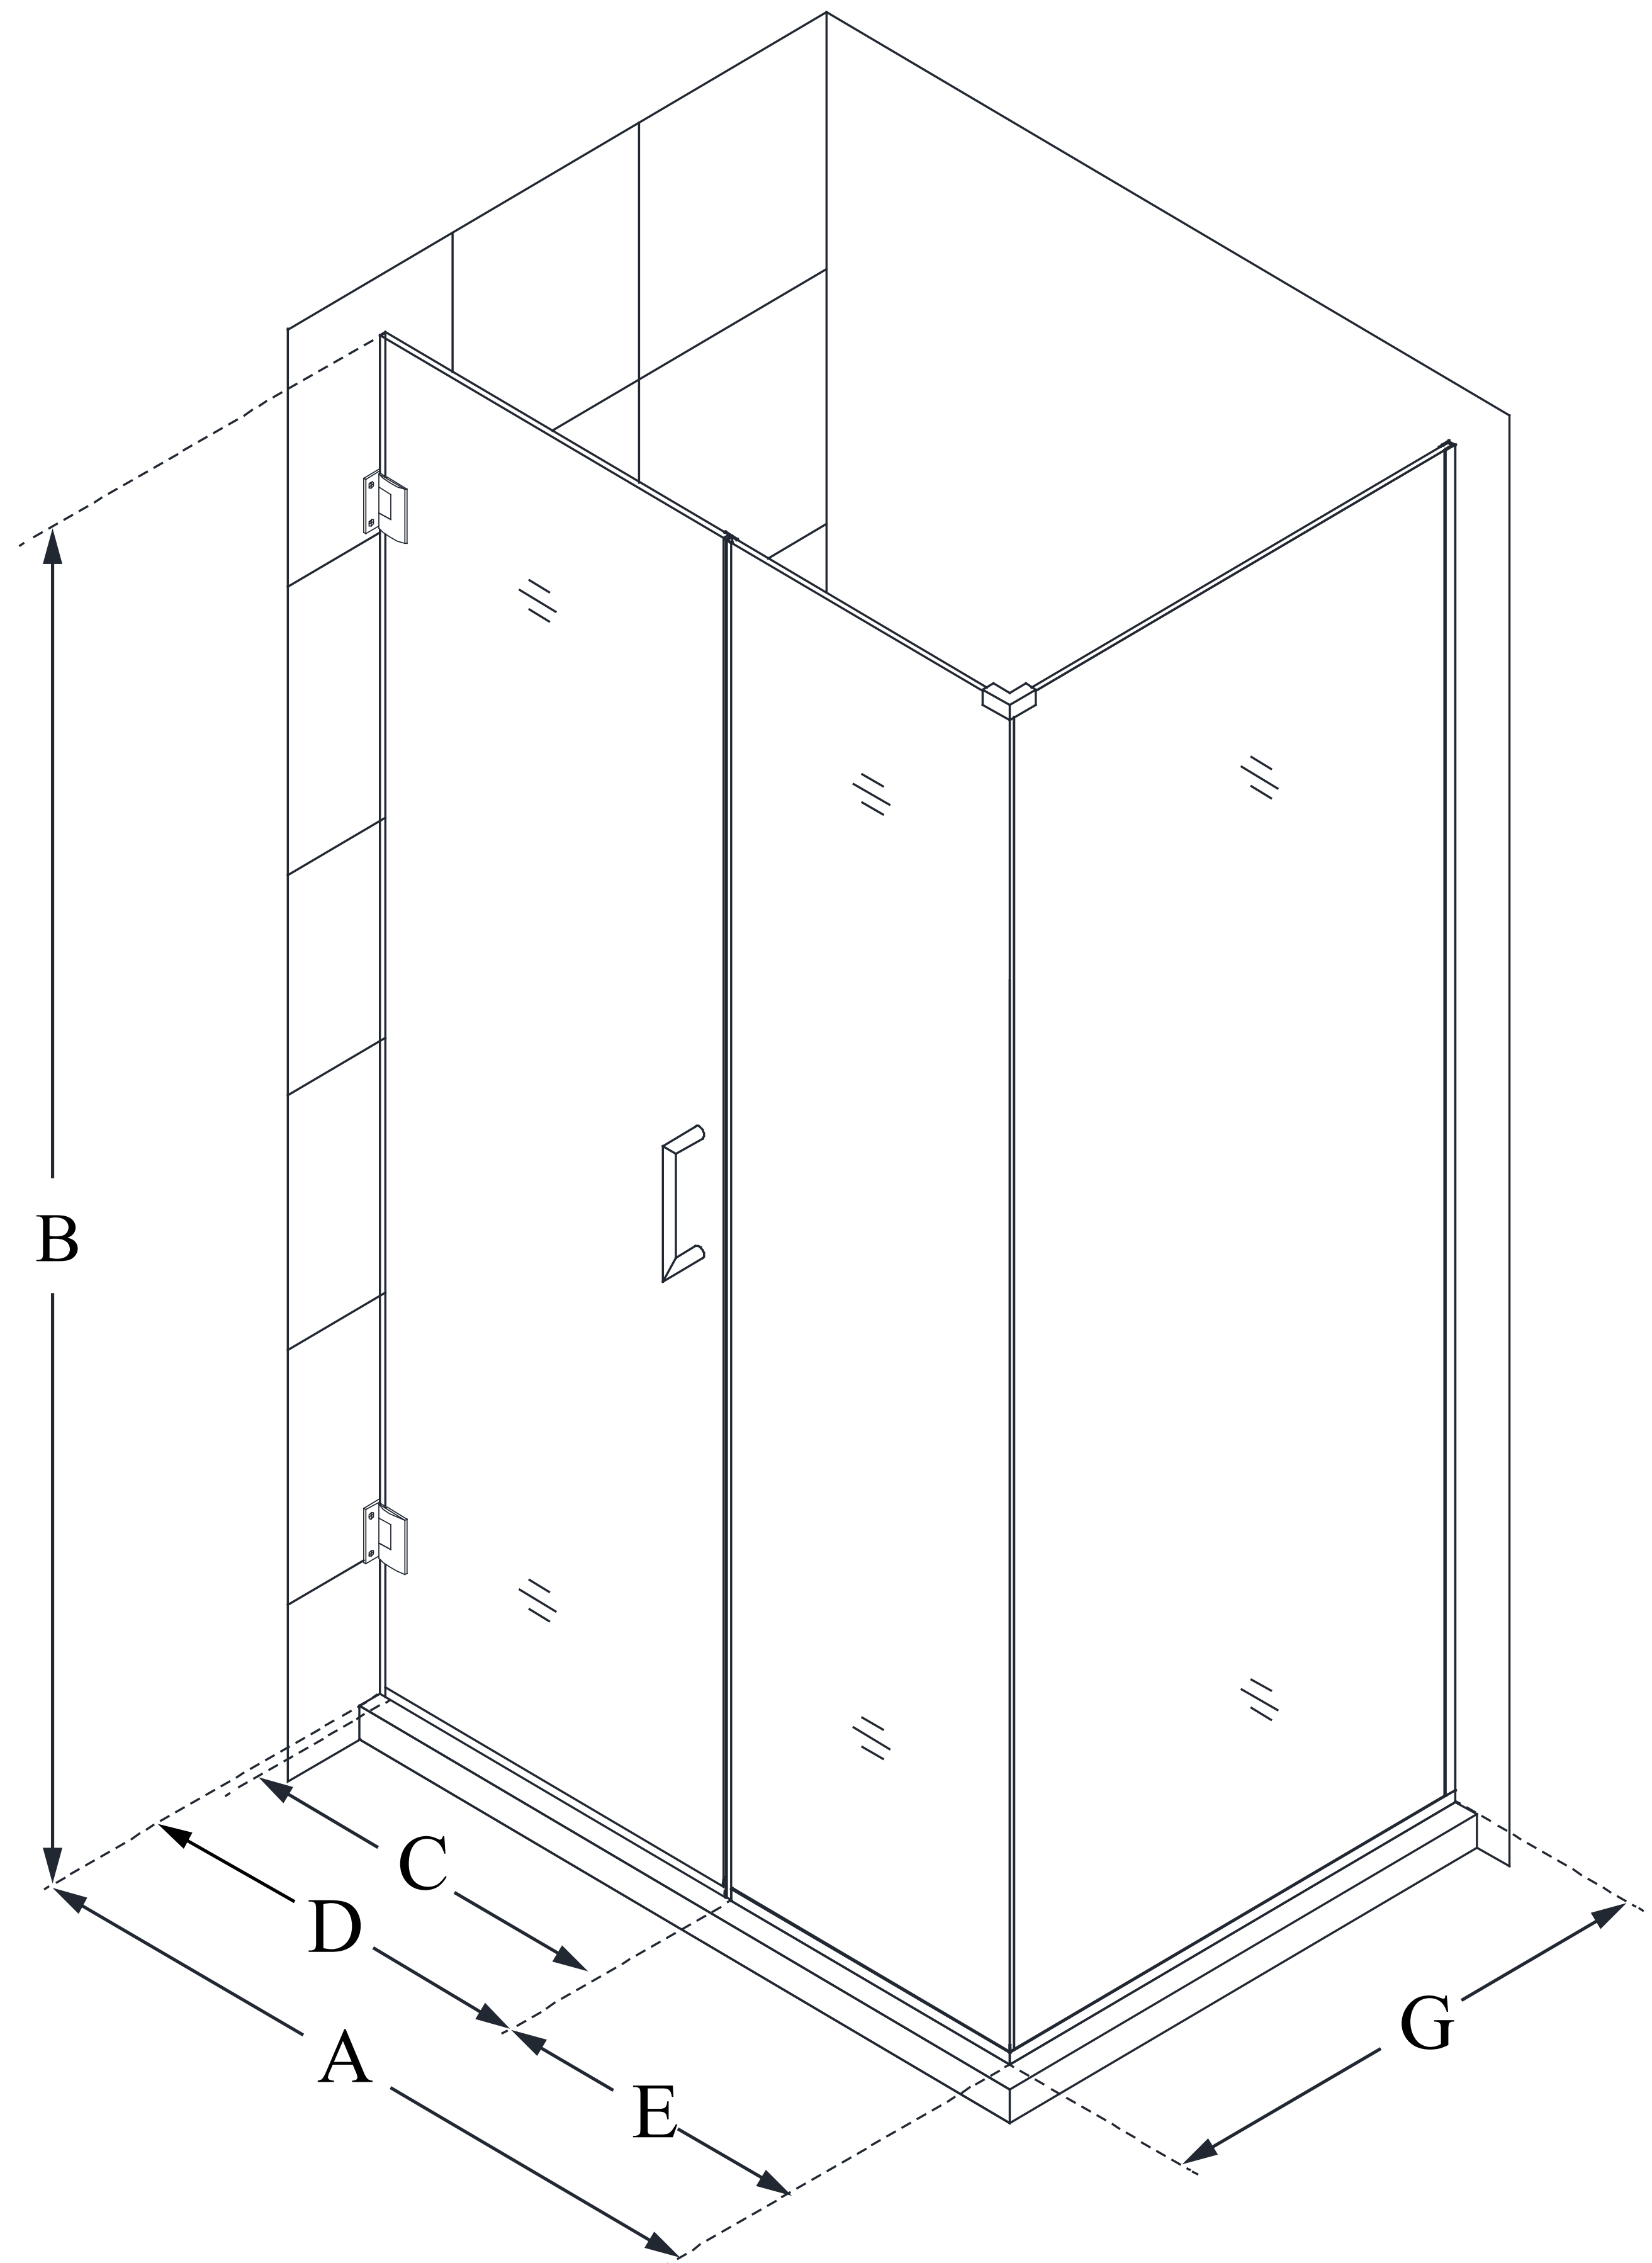

# UNIDOOR PLUS

DreamLine Unidoor Plus 34 in. W  
x 30 3/8 in. D x 72 in. H Frameless  
Hinged Shower Enclosure, Clear  
Glass

**SWING DOOR**

## CONFIGURATION DIMENSIONS:

**A: 34 in.**

MODEL WIDTH

**B: 72 in.**

MODEL HEIGHT

**C: 27 in.**

ACCESS WIDTH

**D: 28 in.**

DOOR WIDTH

**E: 6 in.**

INLINE PANEL WIDTH

**G: 30 3/8 in.**

RETURN PANEL WIDTH

DreamLine reserves the right to update or modify the hardware or materials pictured without prior notice for the purpose of product improvement and customer satisfaction.