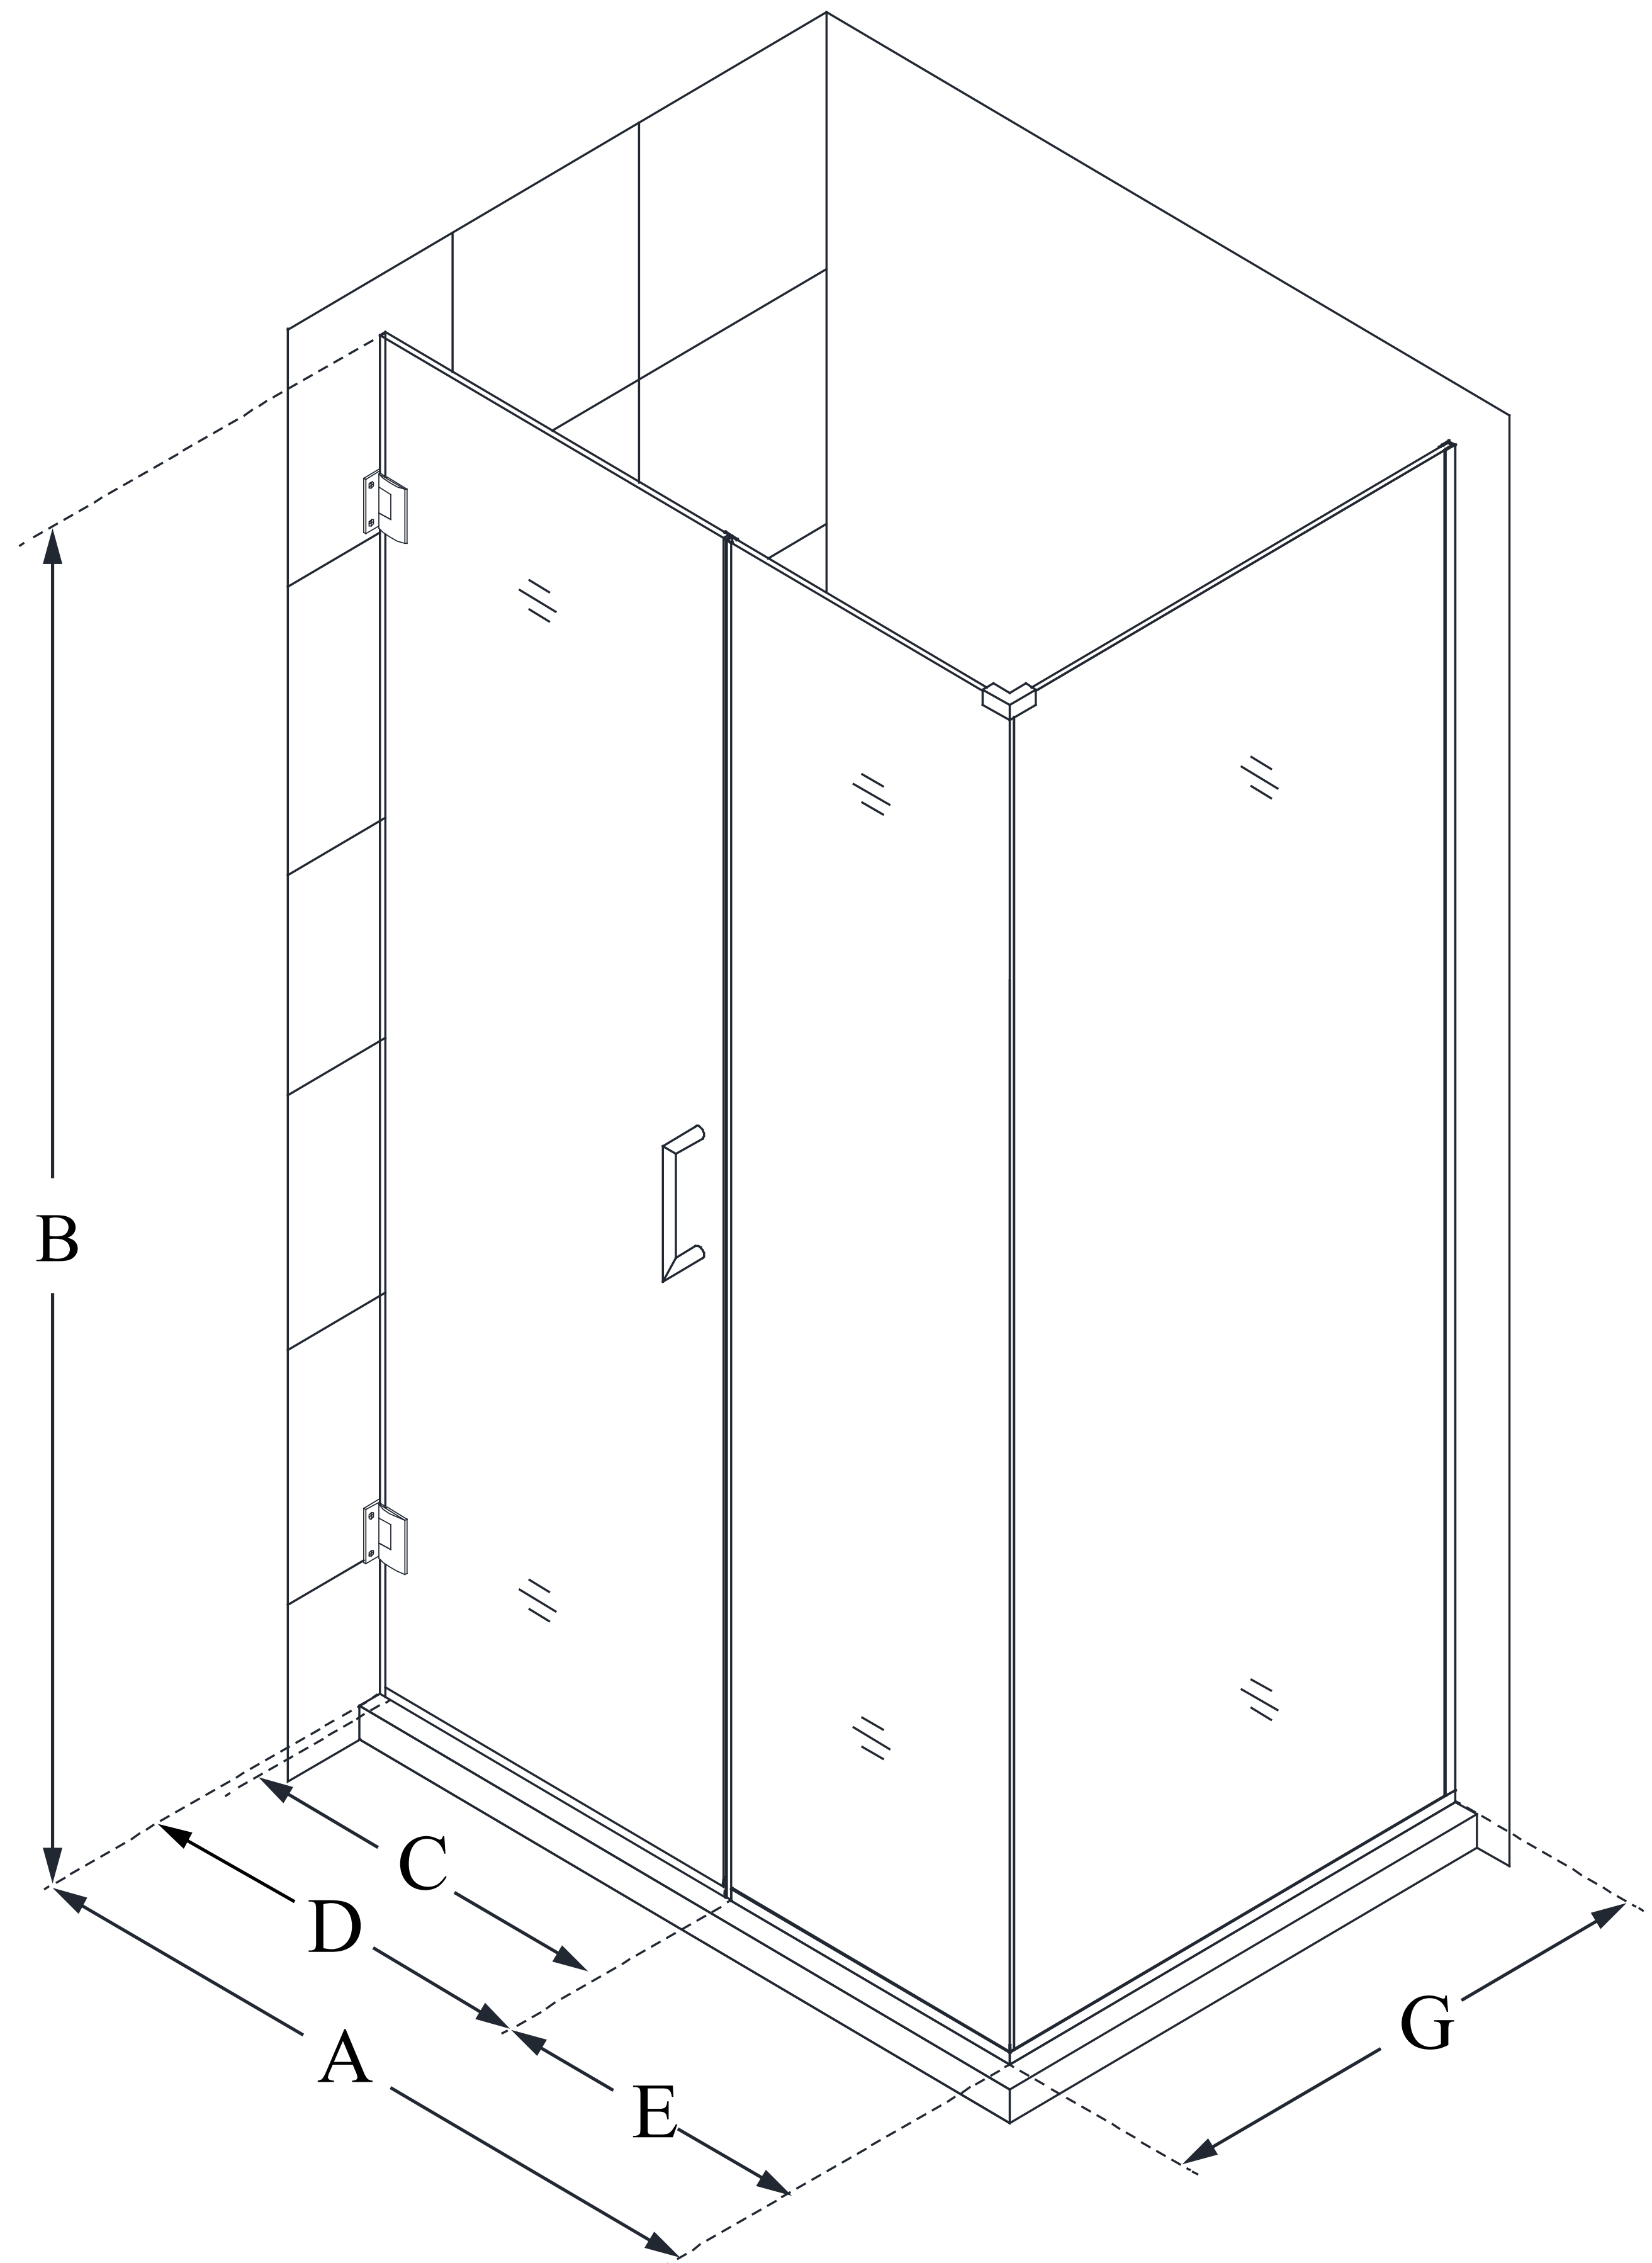

SHEN-24330340

UNIDOOR PLUS

DreamLine Unidoor Plus 33 in. W
x 34 3/8 in. D x 72 in. H Frameless
Hinged Shower Enclosure, Clear
Glass

SWING DOOR

CONFIGURATION DIMENSIONS:

A: 33 in.

MODEL WIDTH

B: 72 in.

MODEL HEIGHT

C: 26 in.

ACCESS WIDTH

D: 27 in.

DOOR WIDTH

E: 6 in.

INLINE PANEL WIDTH

G: 34 3/8 in.

RETURN PANEL WIDTH

DreamLine reserves the right to update or modify the hardware or materials pictured without prior notice for the purpose of product improvement and customer satisfaction.