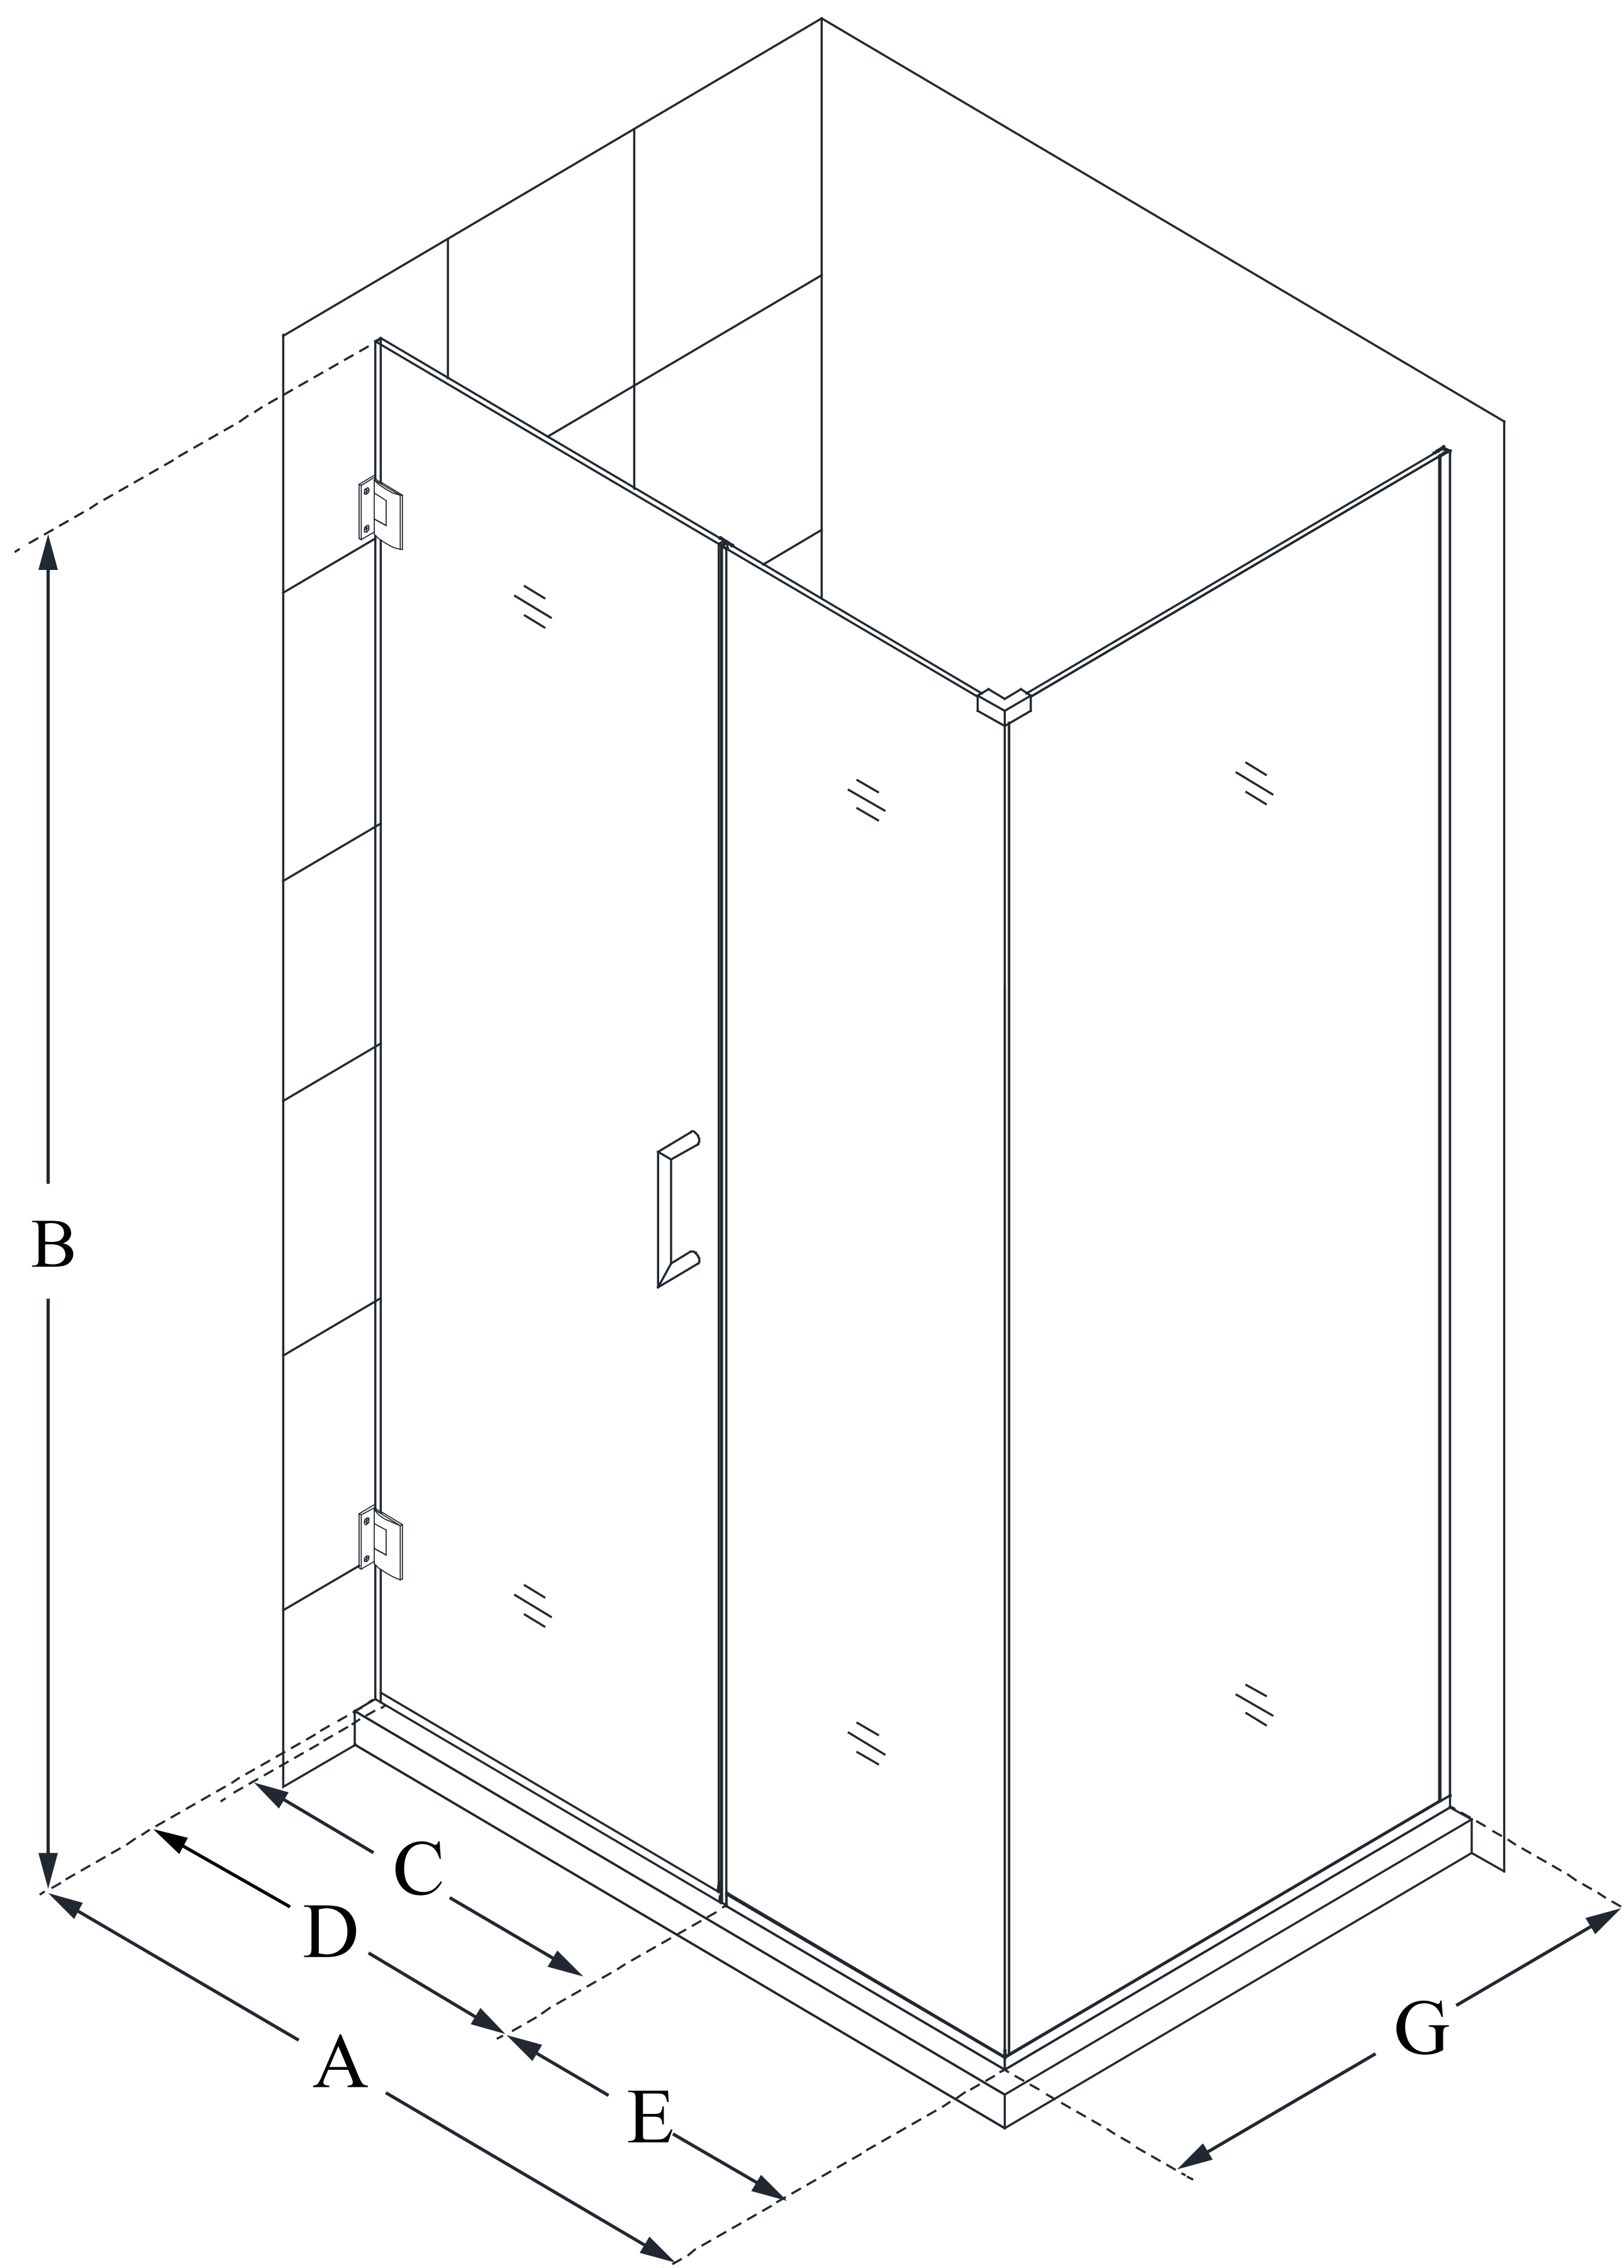

# UNIDOOR PLUS

DreamLine Unidoor Plus 33 in. W  
x 30 3/8 in. D x 72 in. H Frameless  
Hinged Shower Enclosure, Clear  
Glass

**SWING DOOR**

## CONFIGURATION DIMENSIONS:

**A: 33 in.**

MODEL WIDTH

**B: 72 in.**

MODEL HEIGHT

**C: 26 in.**

ACCESS WIDTH

**D: 27 in.**

DOOR WIDTH

**E: 6 in.**

INLINE PANEL WIDTH

**G: 30 3/8 in.**

RETURN PANEL WIDTH

DreamLine reserves the right to update or modify the hardware or materials pictured without prior notice for the purpose of product improvement and customer satisfaction.