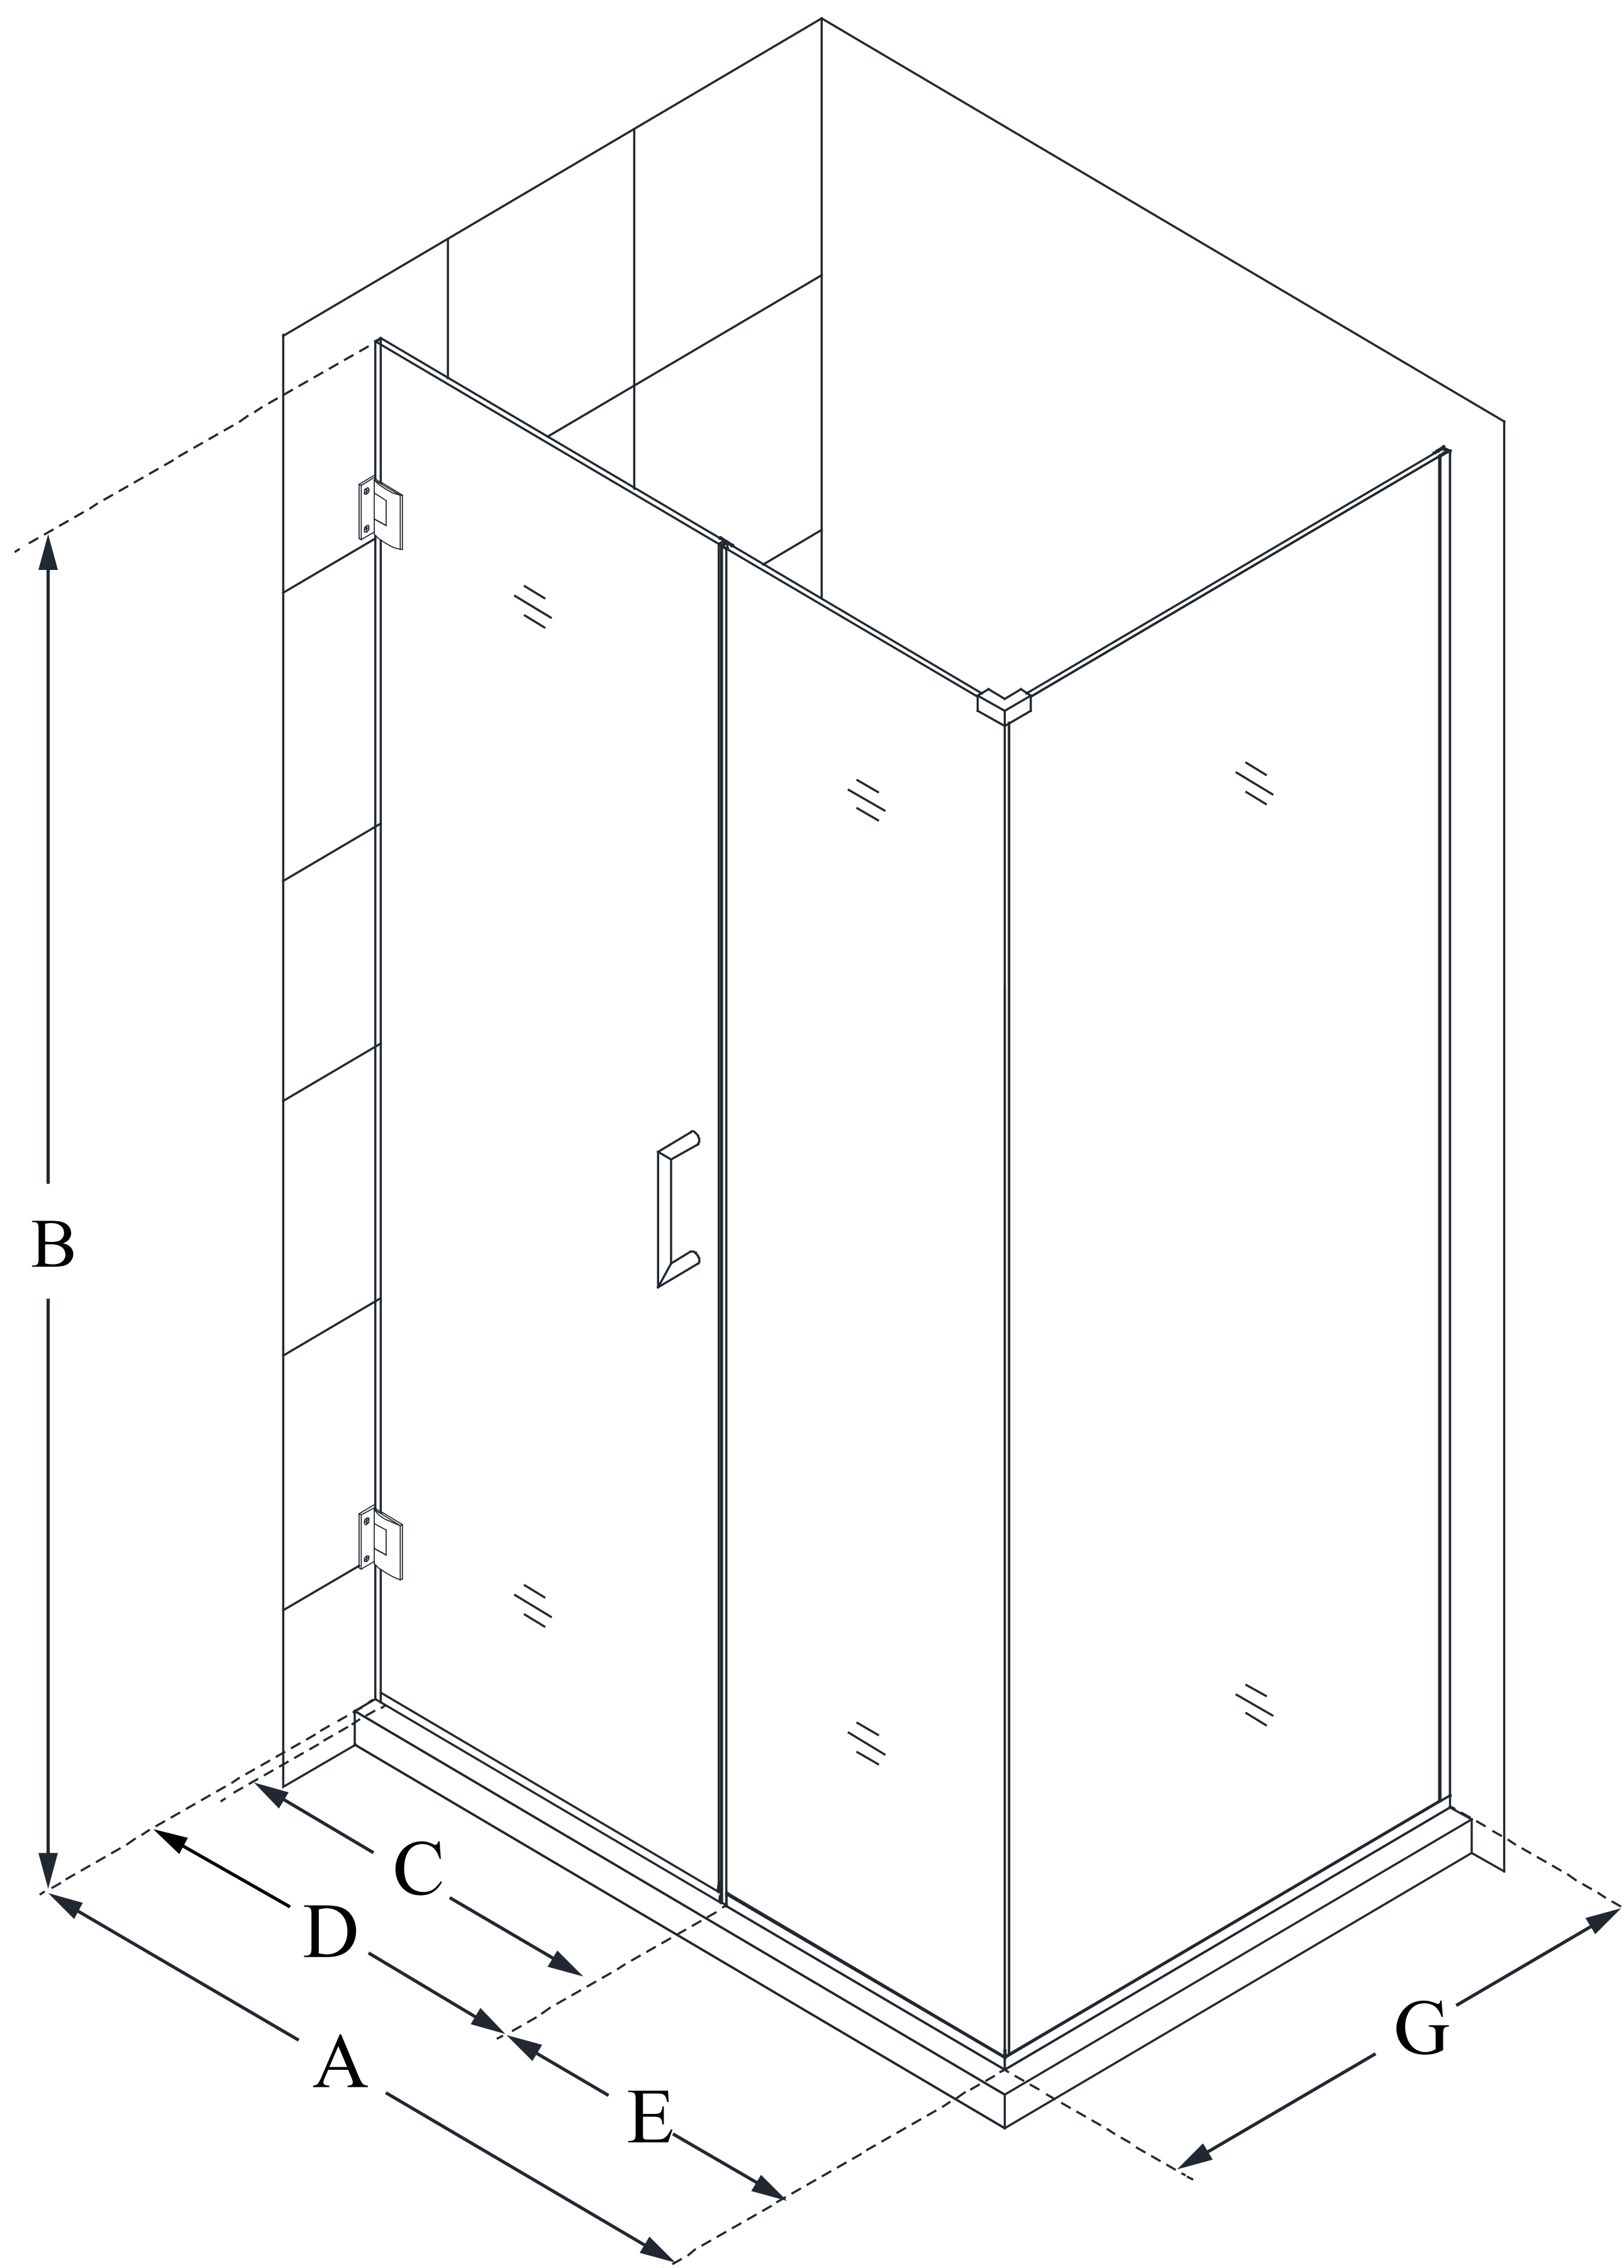

SHEN-24320340

UNIDOOR PLUS

DreamLine Unidoor Plus 32 in. W
x 34 3/8 in. D x 72 in. H Frameless
Hinged Shower Enclosure, Clear
Glass

SWING DOOR

CONFIGURATION DIMENSIONS:

A: 32 in.

MODEL WIDTH

B: 72 in.

MODEL HEIGHT

C: 25 in.

ACCESS WIDTH

D: 26 in.

DOOR WIDTH

E: 6 in.

INLINE PANEL WIDTH

G: 34 3/8 in.

RETURN PANEL WIDTH

DreamLine reserves the right to update or modify the hardware or materials pictured without prior notice for the purpose of product improvement and customer satisfaction.