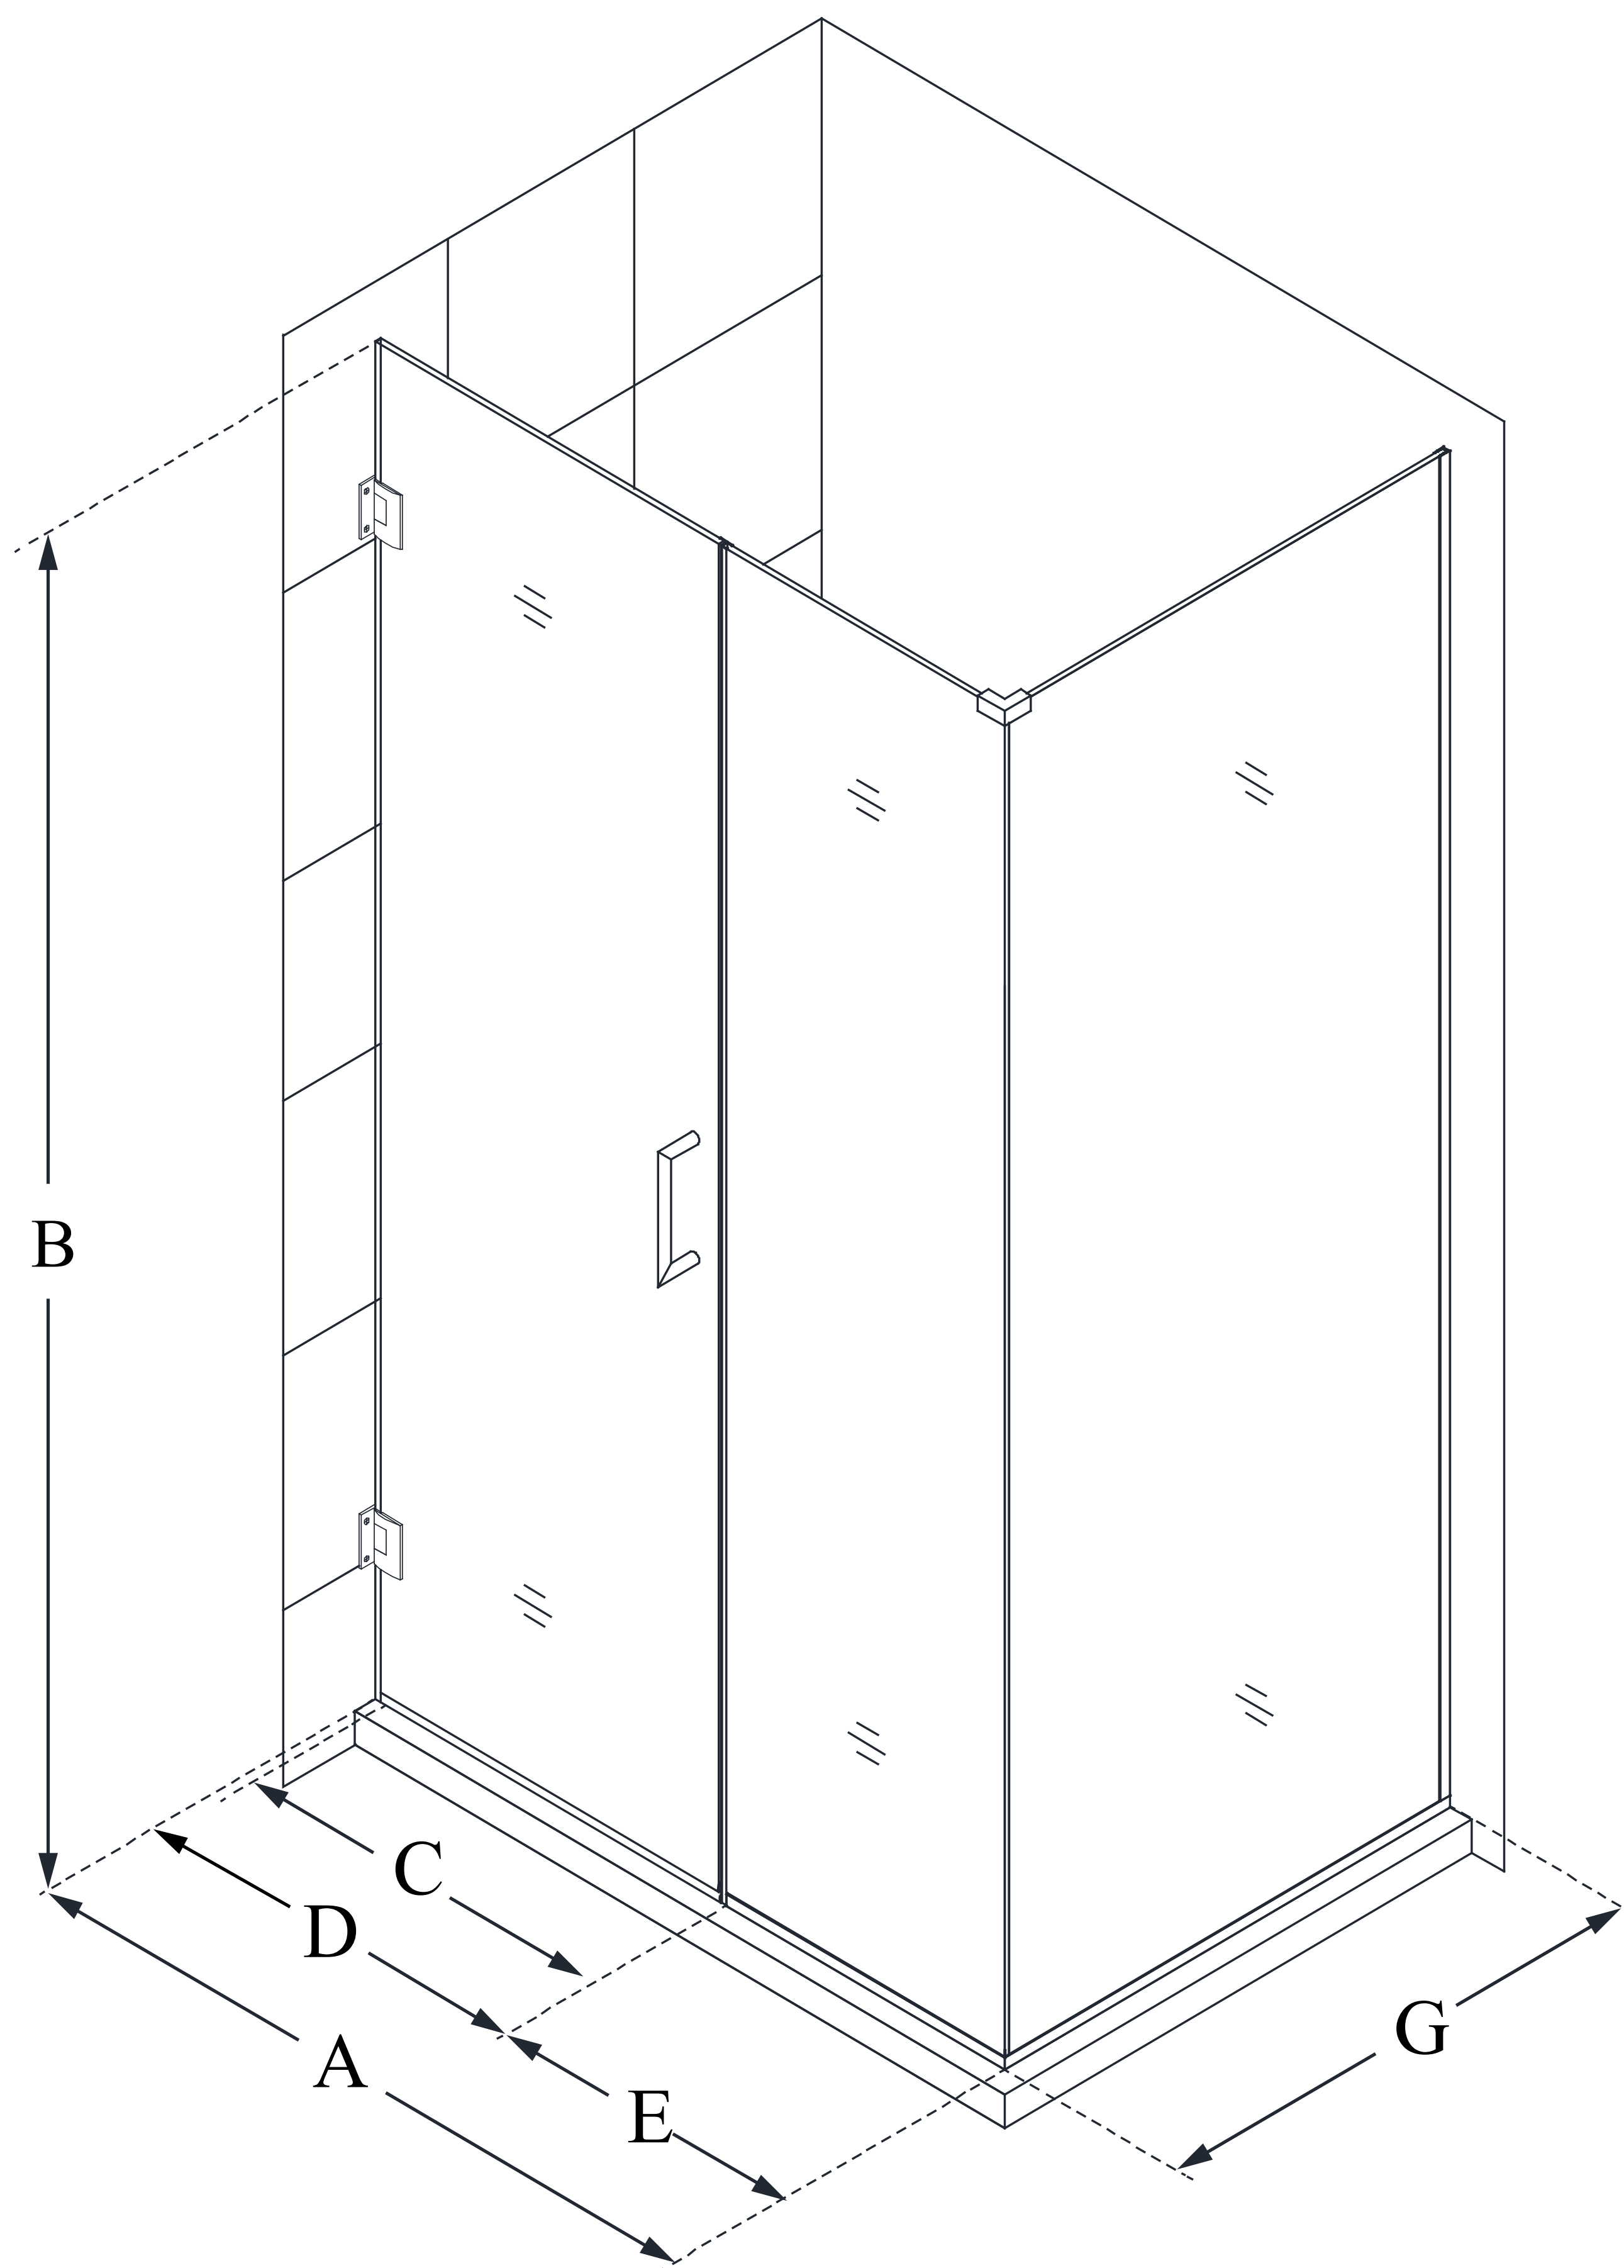

SHEN-24320300

UNIDOOR PLUS

DreamLine Unidoor Plus 32 in. W
x 30 3/8 in. D x 72 in. H Frameless
Hinged Shower Enclosure, Clear
Glass

SWING DOOR

CONFIGURATION DIMENSIONS:

A: 32 in.

MODEL WIDTH

B: 72 in.

MODEL HEIGHT

C: 25 in.

ACCESS WIDTH

D: 26 in.

DOOR WIDTH

E: 6 in.

INLINE PANEL WIDTH

G: 30 3/8 in.

RETURN PANEL WIDTH

DreamLine reserves the right to update or modify the hardware or materials pictured without prior notice for the purpose of product improvement and customer satisfaction.