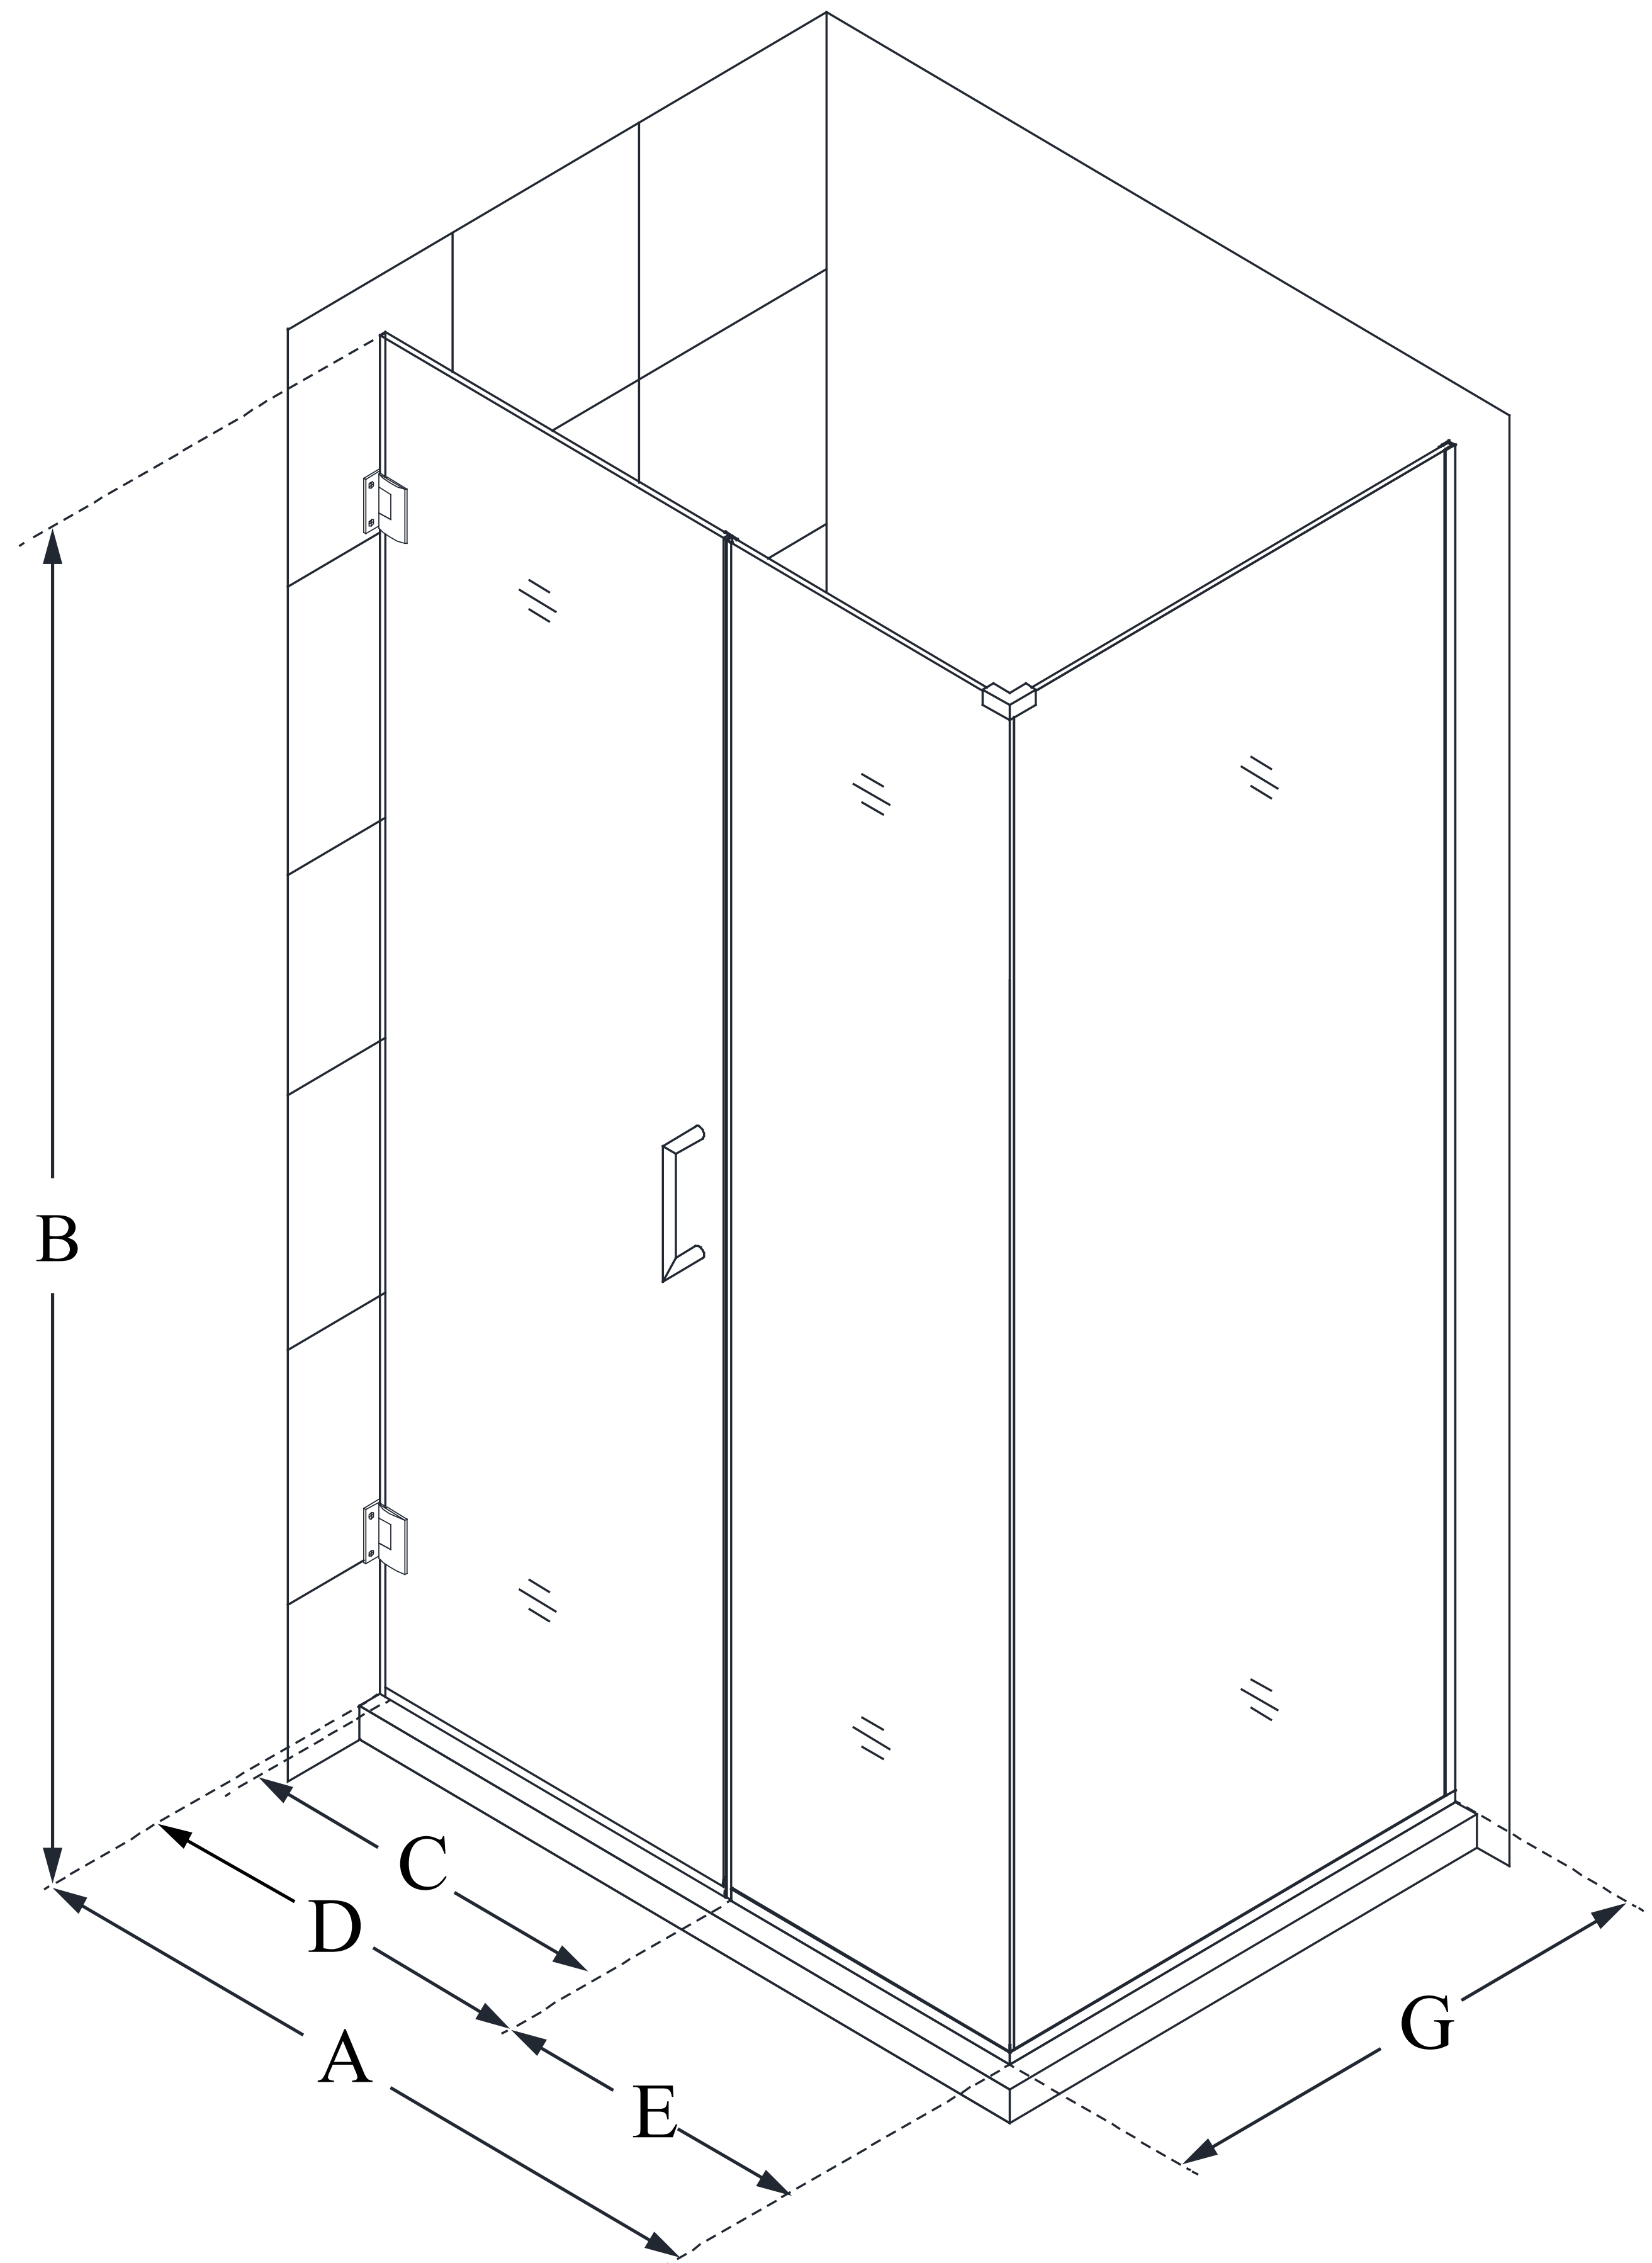

# UNIDOOR PLUS

DreamLine Unidoor Plus 30 in. W  
x 34 3/8 in. D x 72 in. H Frameless  
Hinged Shower Enclosure, Clear  
Glass

**SWING DOOR**

## CONFIGURATION DIMENSIONS:

**A: 30 in.**

MODEL WIDTH

**B: 72 in.**

MODEL HEIGHT

**C: 23 in.**

ACCESS WIDTH

**D: 24 in.**

DOOR WIDTH

**E: 6 in.**

INLINE PANEL WIDTH

**G: 34 3/8 in.**

RETURN PANEL WIDTH

DreamLine reserves the right to update or modify the hardware or materials pictured without prior notice for the purpose of product improvement and customer satisfaction.