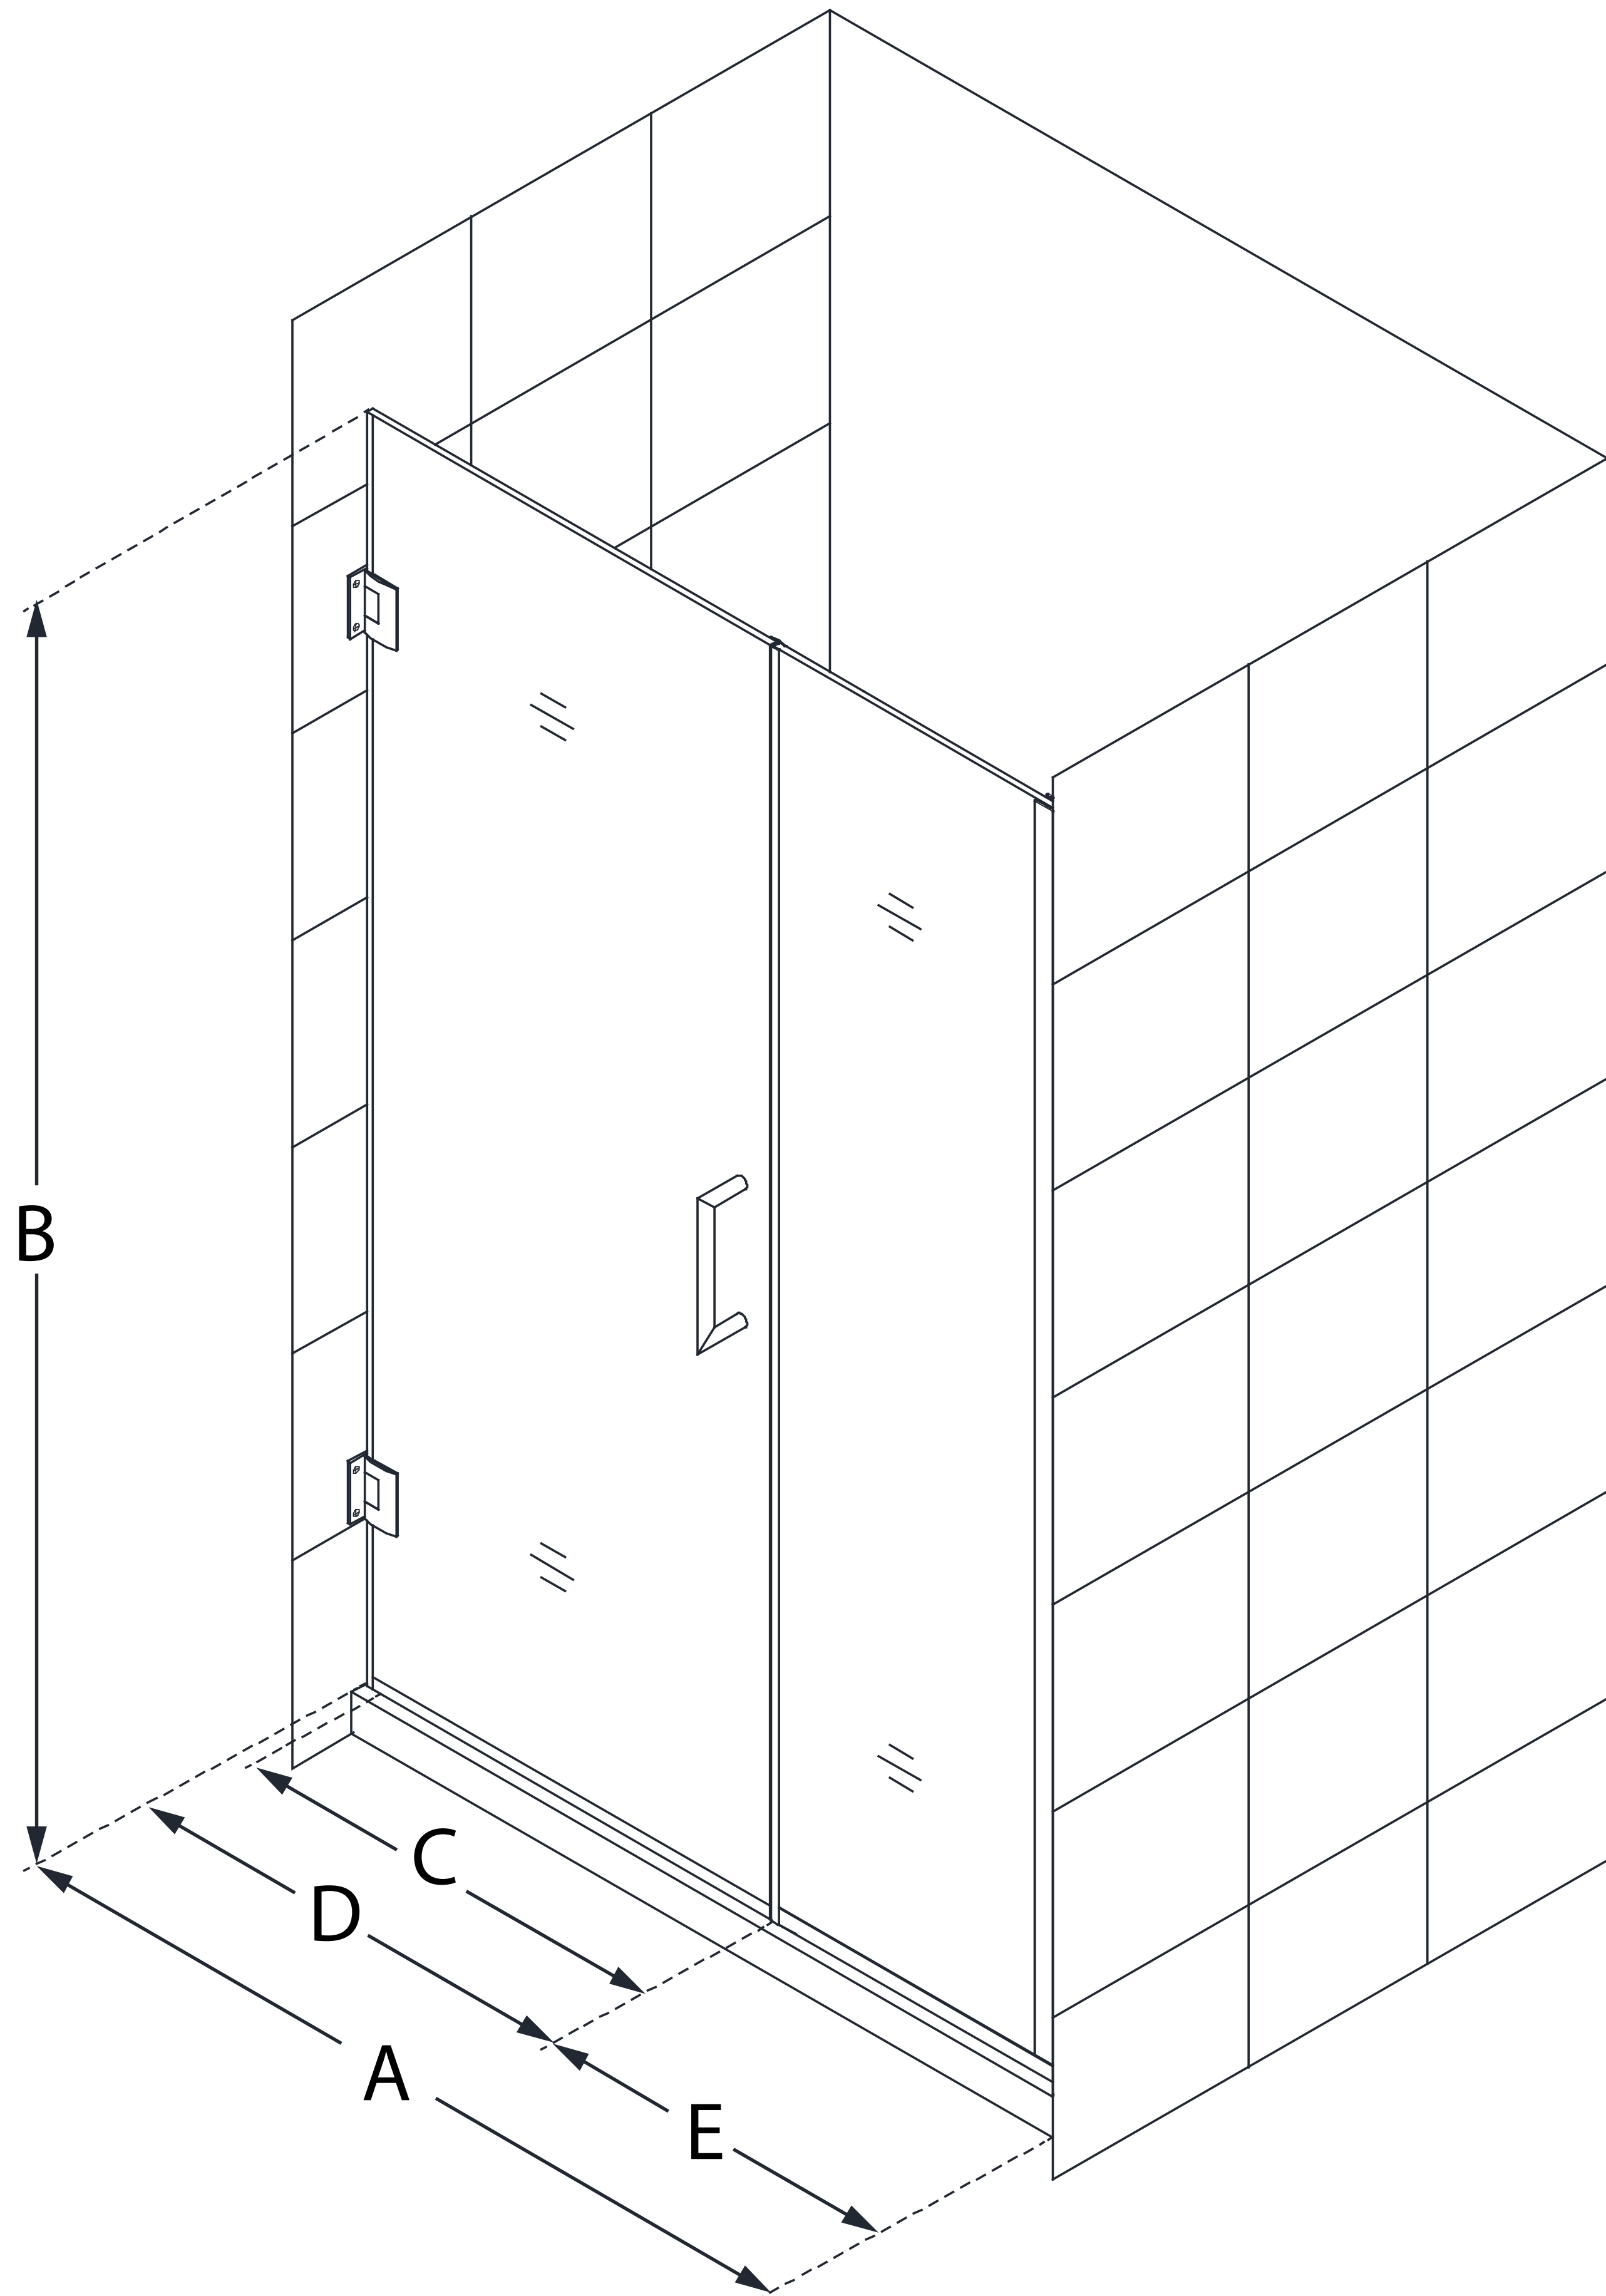

SHDR-246007210

UNIDOOR PLUS

DreamLine Unidoor Plus 60-60 1/2
in. W x 72 in. H Frameless Hinged
Shower Door, Clear Glass

SWING DOOR

CONFIGURATION DIMENSIONS:

A: 60 - 60 1/2 in.

MODEL WIDTH

B: 72 in.

MODEL HEIGHT

C: 29 in.

ACCESS WIDTH

D: 30 in.

DOOR WIDTH

E: 30 in.

INLINE PANEL WIDTH

DreamLine reserves the right to update or modify the hardware or materials pictured without prior notice for the purpose of product improvement and customer satisfaction.