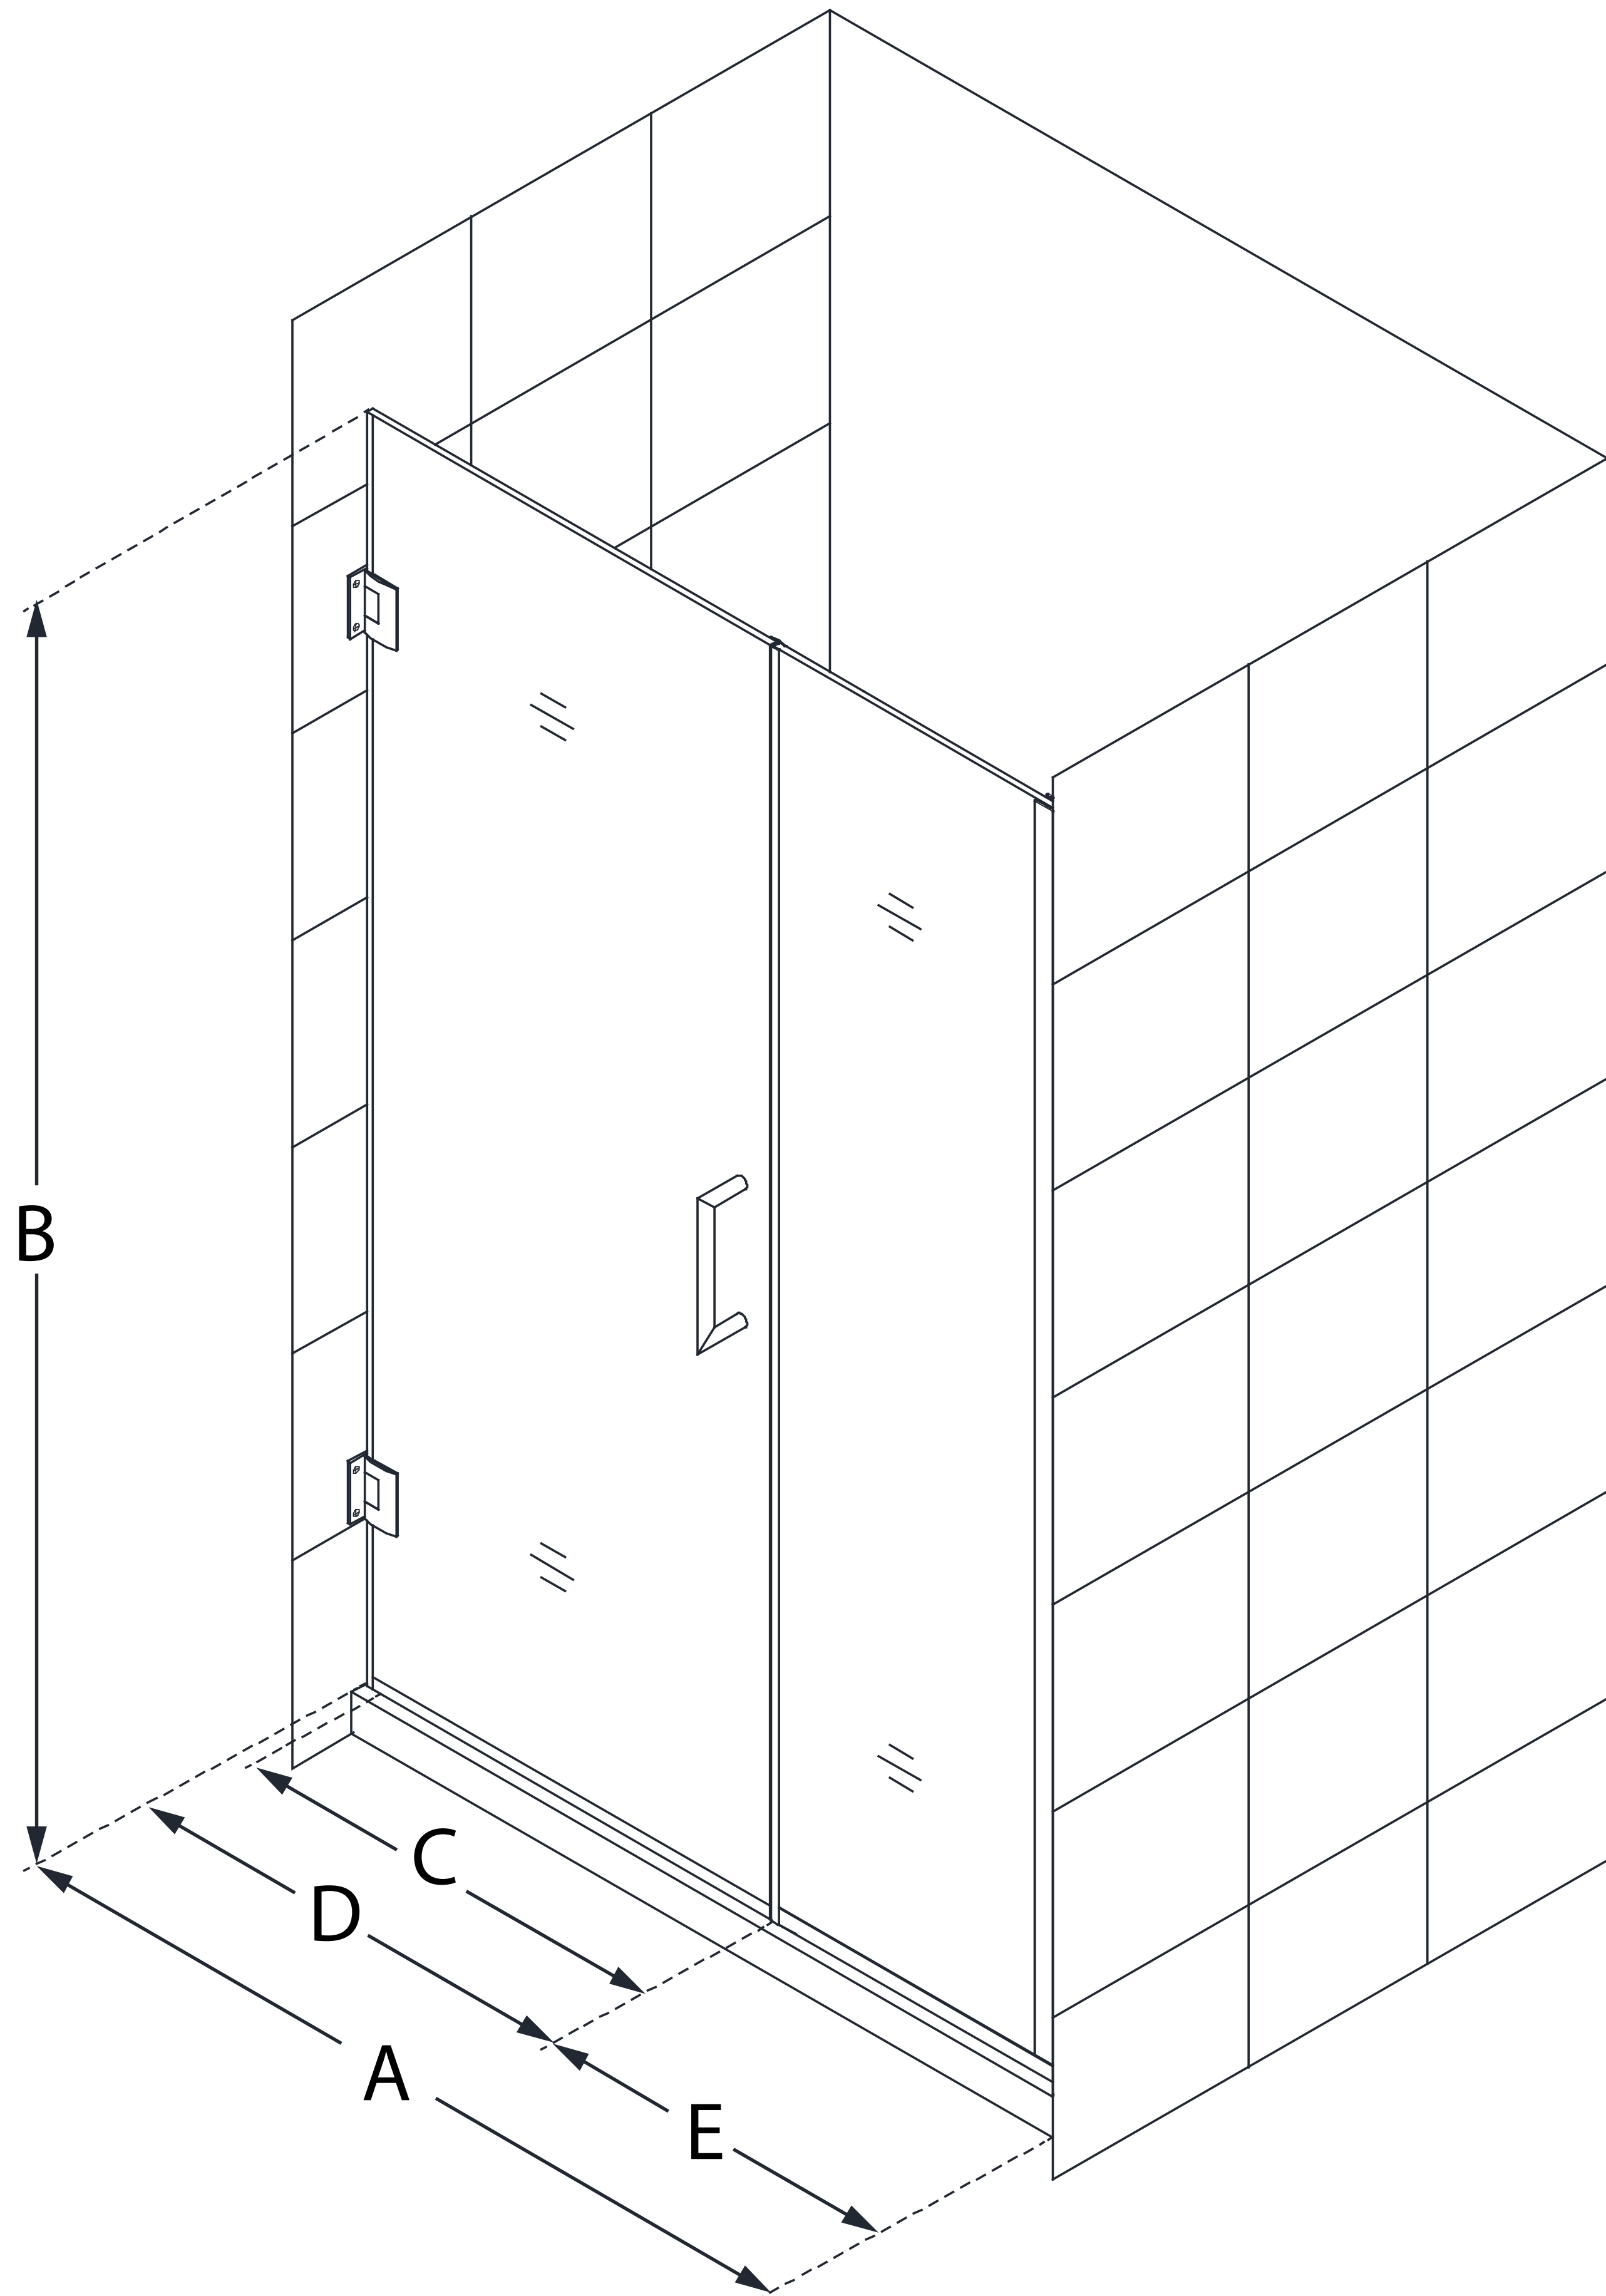

SHDR-245057210

UNIDOOR PLUS

DreamLine Unidoor Plus 50 1/2 - 51
in. W x 72 in. H Frameless Hinged
Shower Door, Clear Glass

SWING DOOR

CONFIGURATION DIMENSIONS:

A: 50 1/2 - 51 in.

MODEL WIDTH

B: 72 in.

MODEL HEIGHT

C: 27 in.

ACCESS WIDTH

D: 28 in.

DOOR WIDTH

E: 22 1/2 in.

INLINE PANEL WIDTH

DreamLine reserves the right to update or modify the hardware or materials pictured without prior notice for the purpose of product improvement and customer satisfaction.