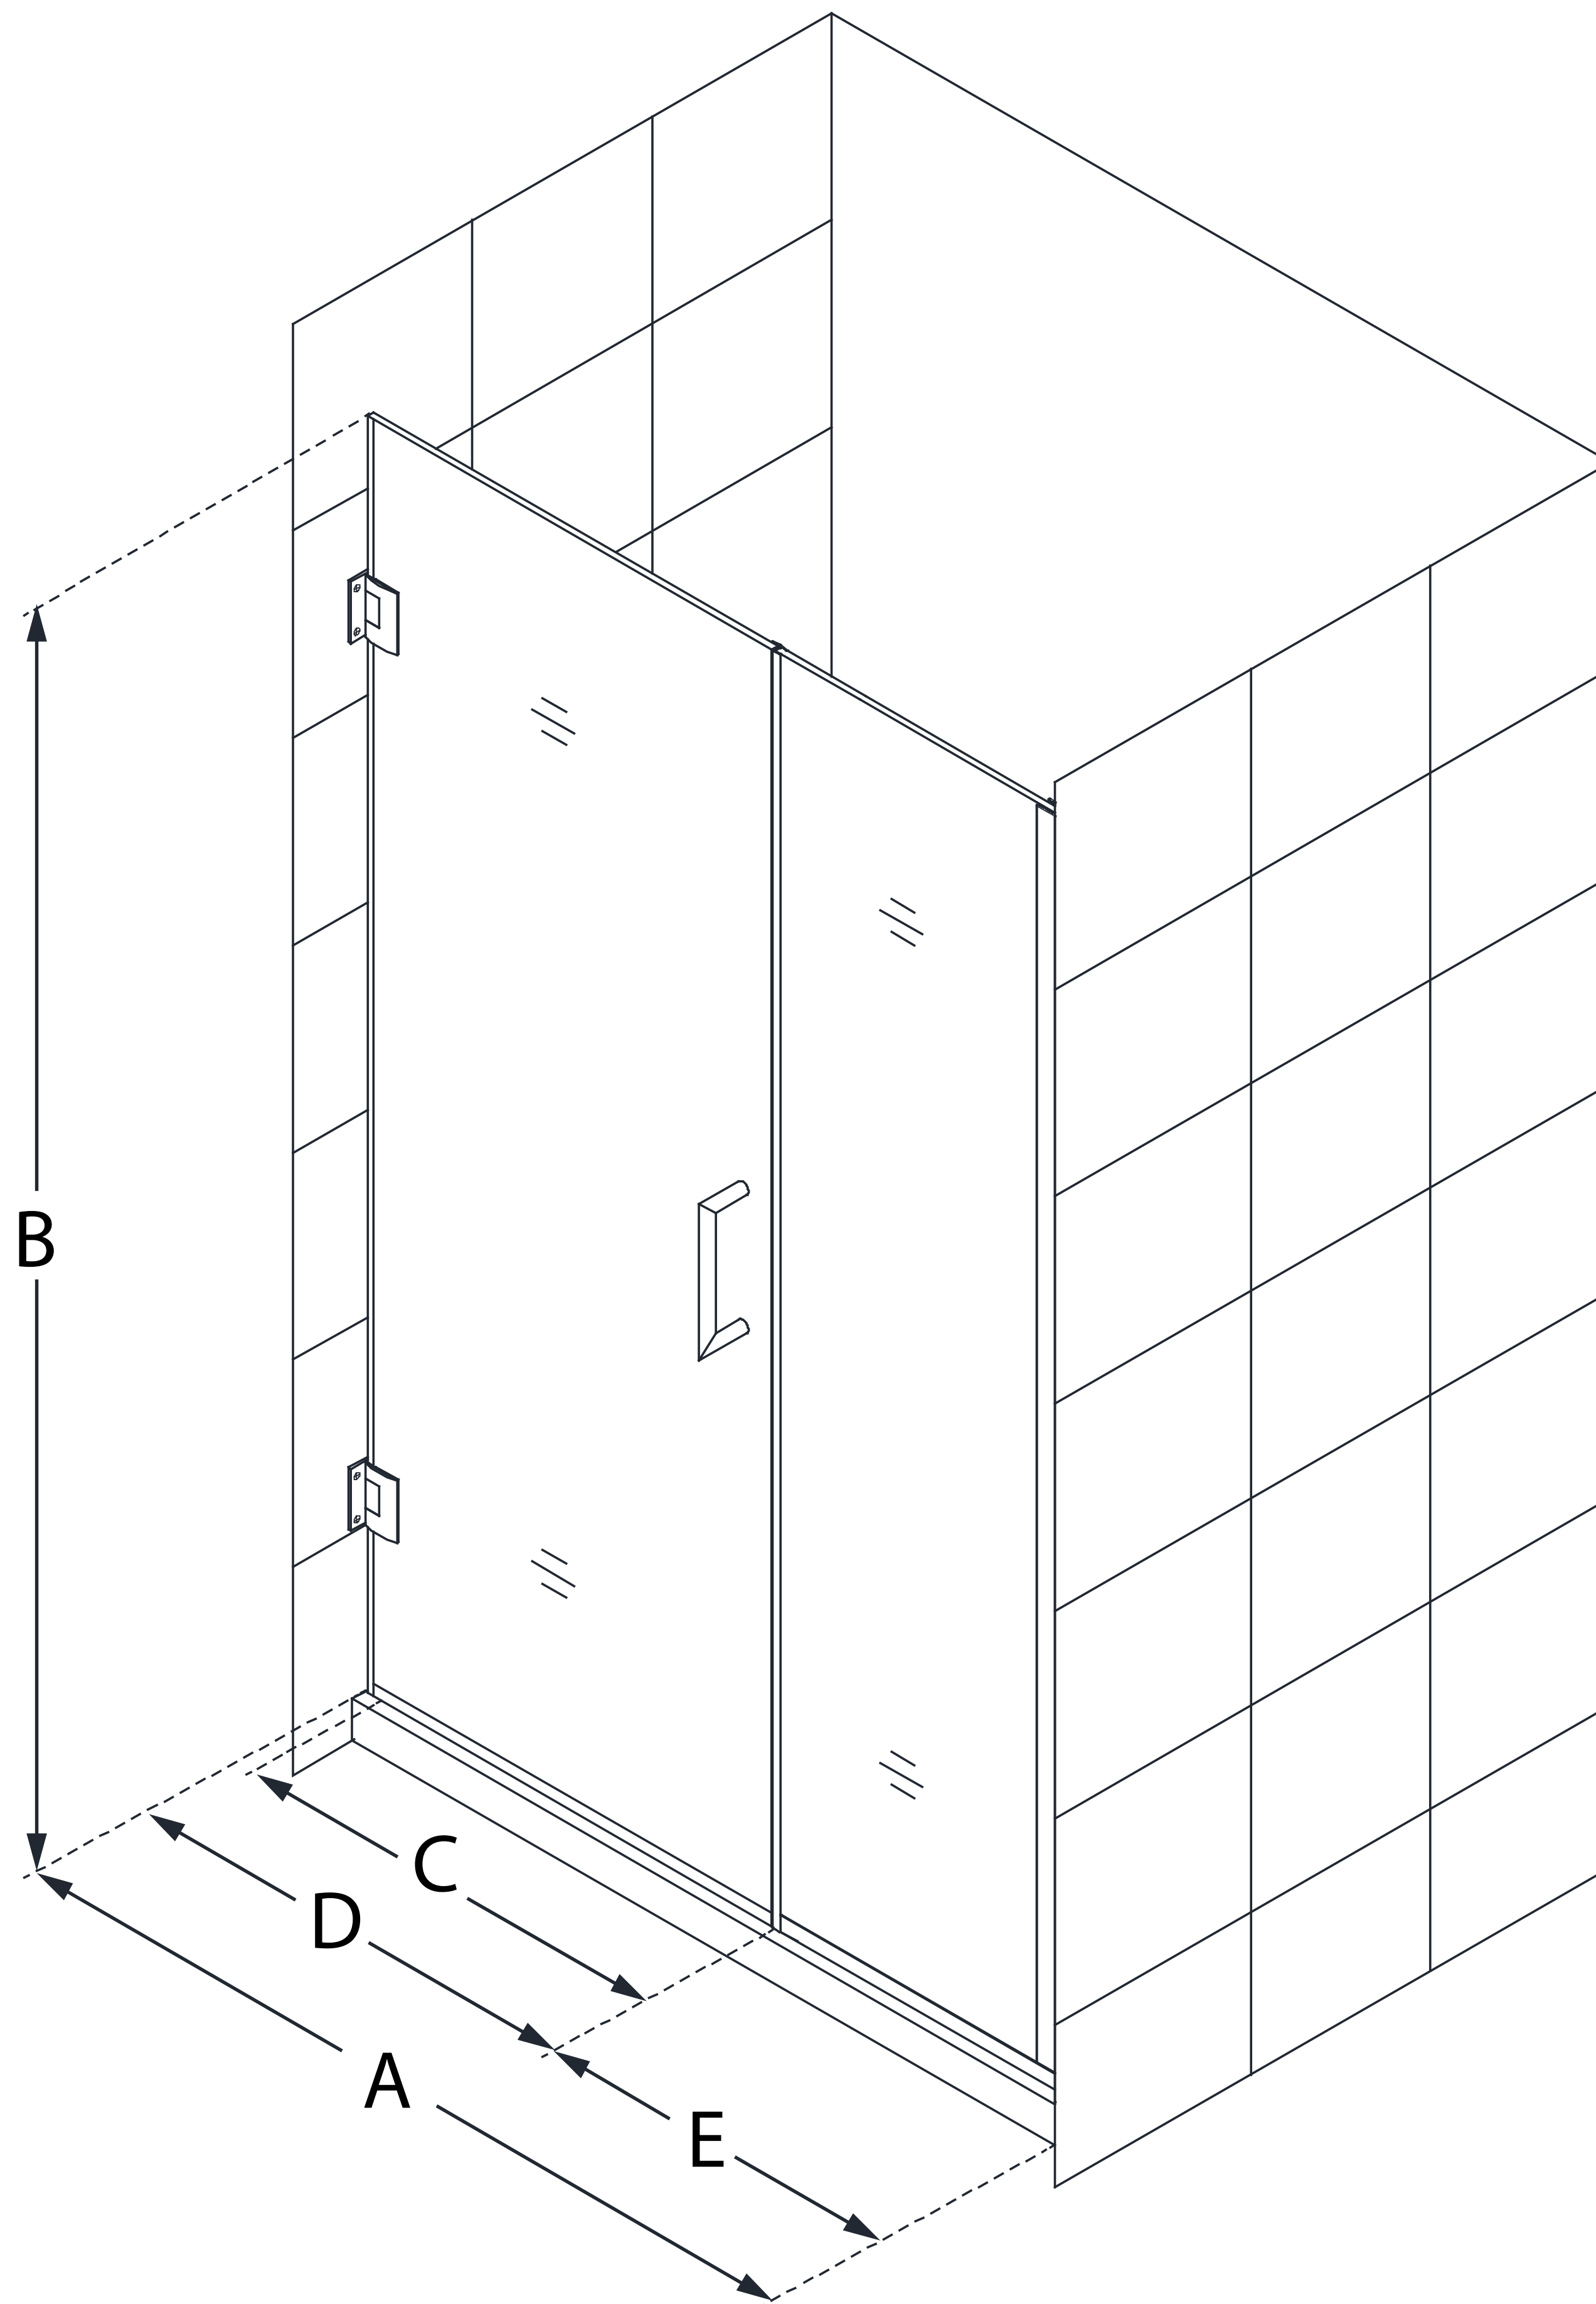

# UNIDOOR PLUS

DreamLine Unidoor Plus 49 1/2  
- 50 in. W x 72 in. H Frameless  
Hinged Shower Door, Clear Glass

**SWING DOOR**

## CONFIGURATION DIMENSIONS:

**A: 49 1/2 - 50 in.**

MODEL WIDTH

**B: 72 in.**

MODEL HEIGHT

**C: 26 in.**

ACCESS WIDTH

**D: 27 in.**

DOOR WIDTH

**E: 22 1/2 in.**

INLINE PANEL WIDTH

DreamLine reserves the right to update or modify the hardware or materials pictured without prior notice for the purpose of product improvement and customer satisfaction.