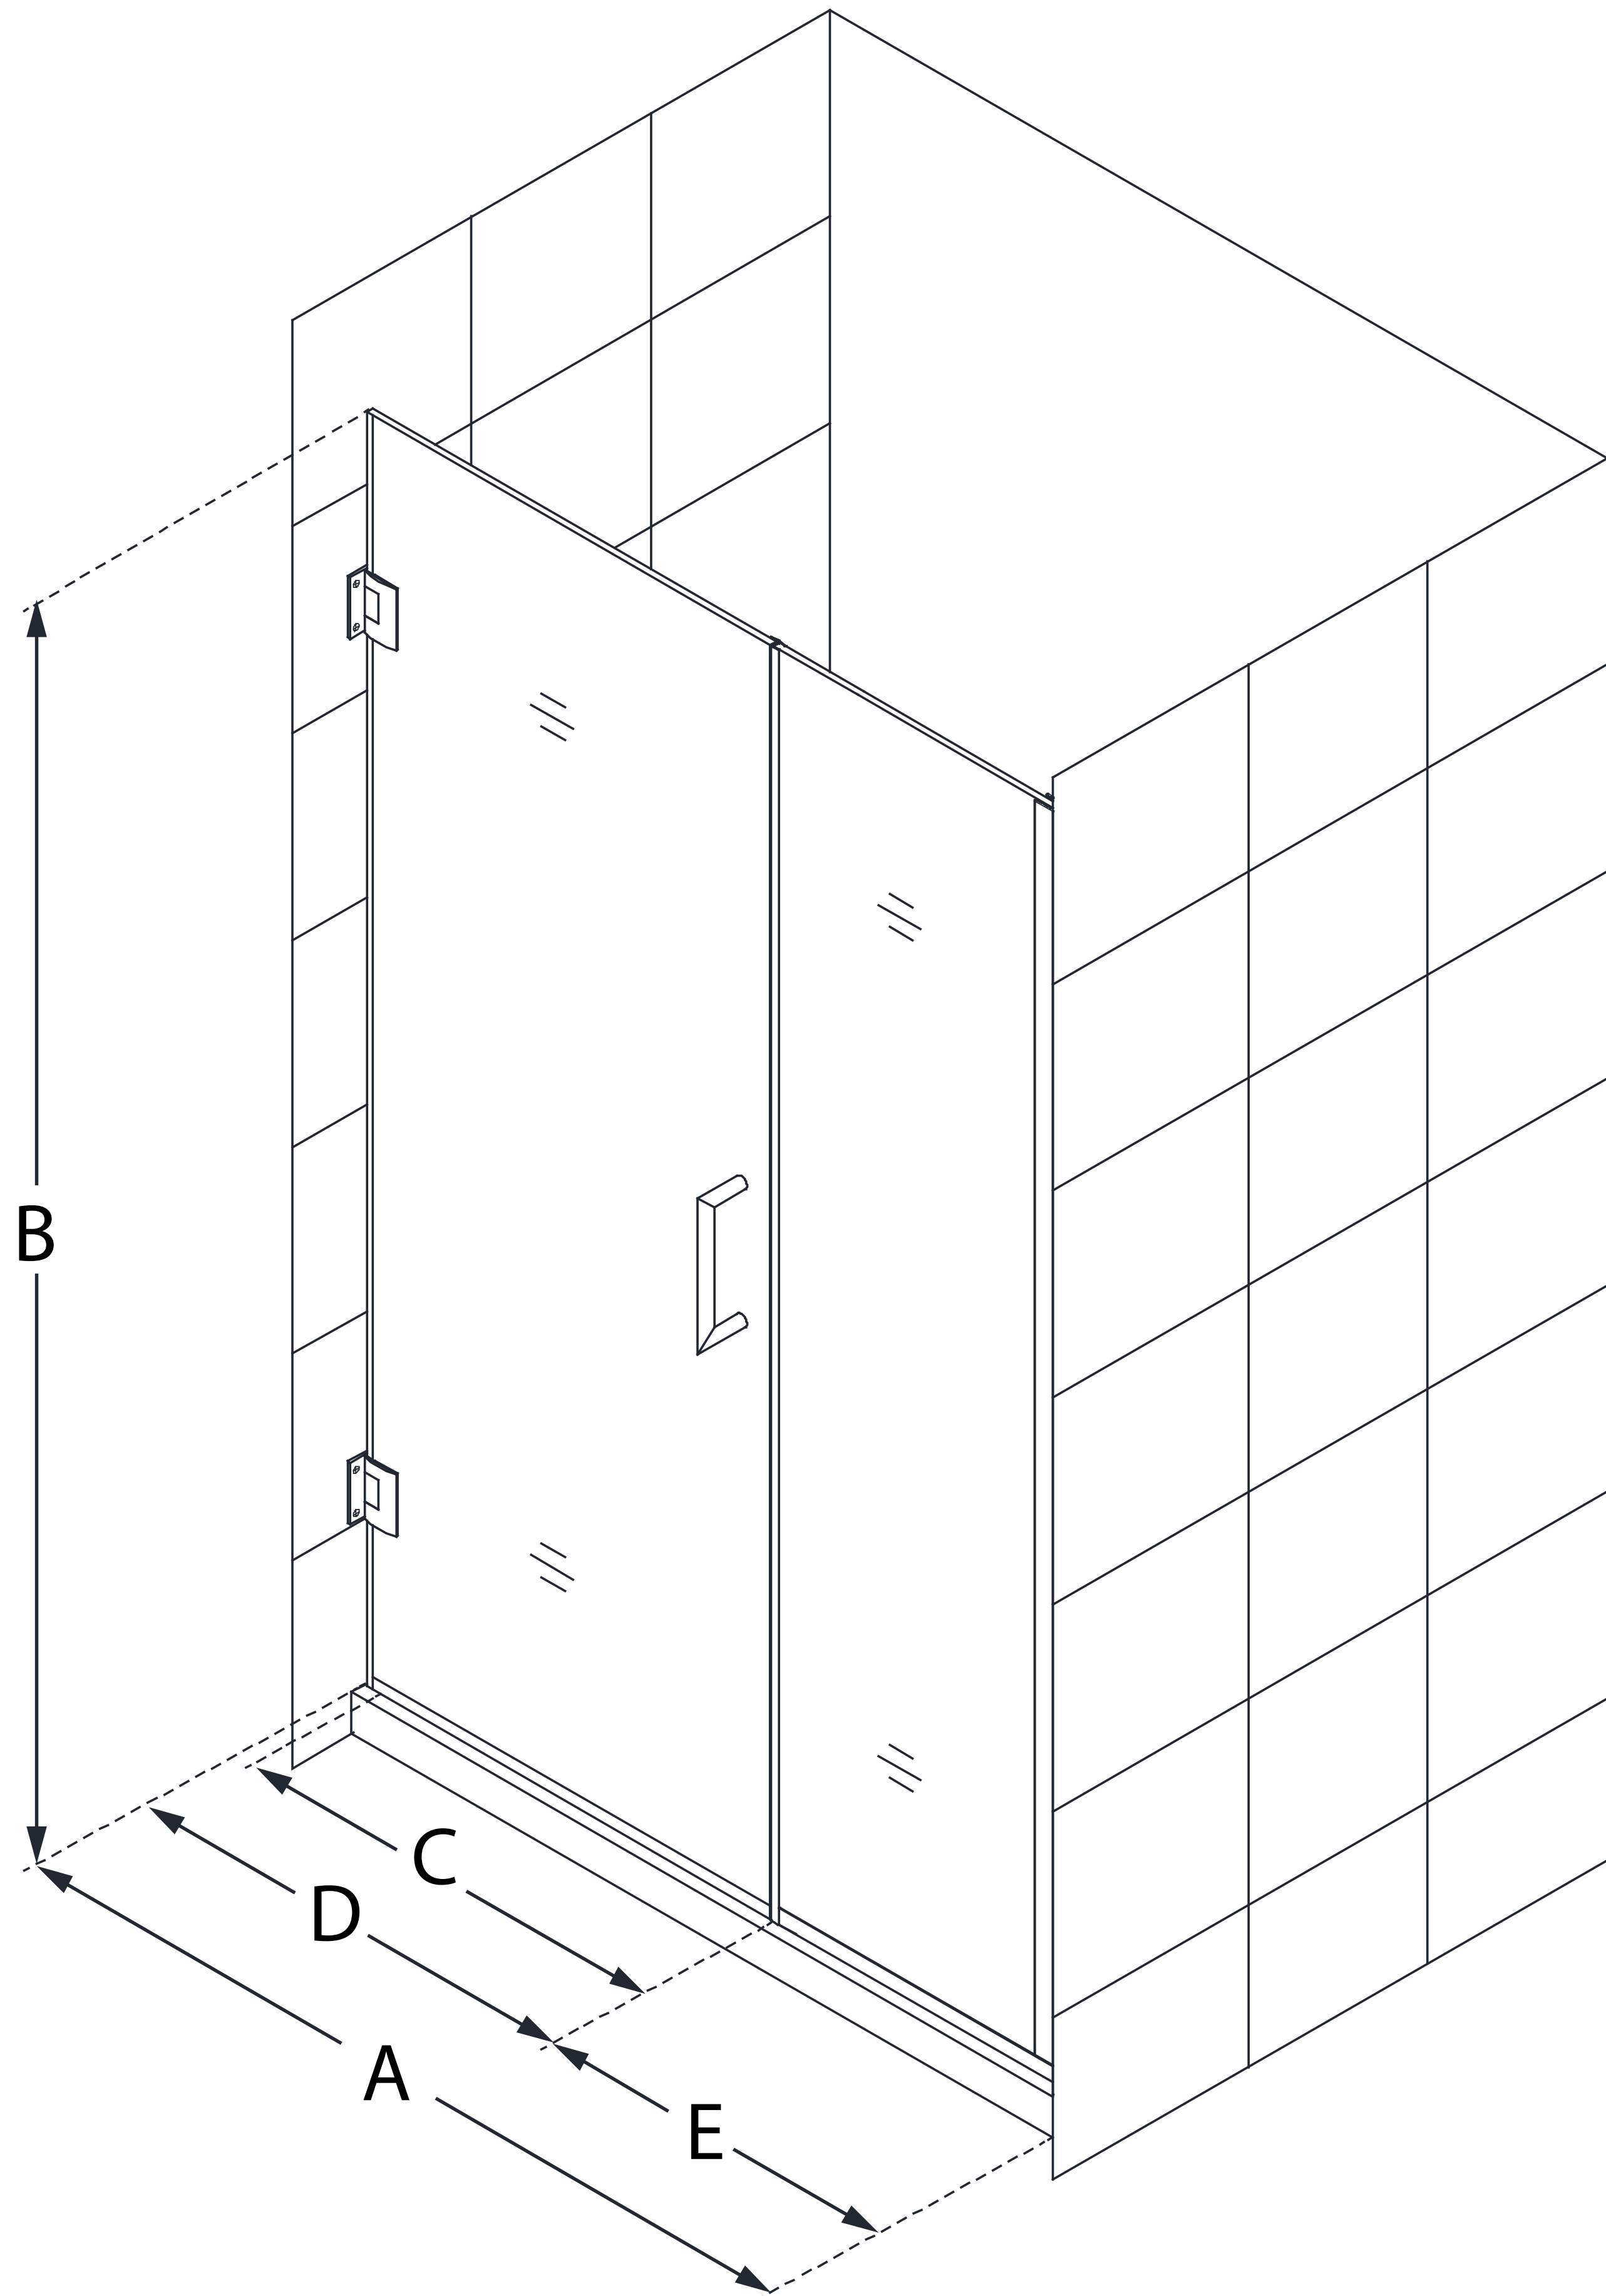

SHDR-244157210

UNIDOOR PLUS

DreamLine Unidoor Plus 41 1/2 - 42
in. W x 72 in. H Frameless Hinged
Shower Door, Clear Glass

SWING DOOR

CONFIGURATION DIMENSIONS:

A: 41 1/2 - 42 in.

MODEL WIDTH

B: 72 in.

MODEL HEIGHT

C: 26 in.

ACCESS WIDTH

D: 27 in.

DOOR WIDTH

E: 14 1/2 in.

INLINE PANEL WIDTH

DreamLine reserves the right to update or modify the hardware or materials pictured without prior notice for the purpose of product improvement and customer satisfaction.