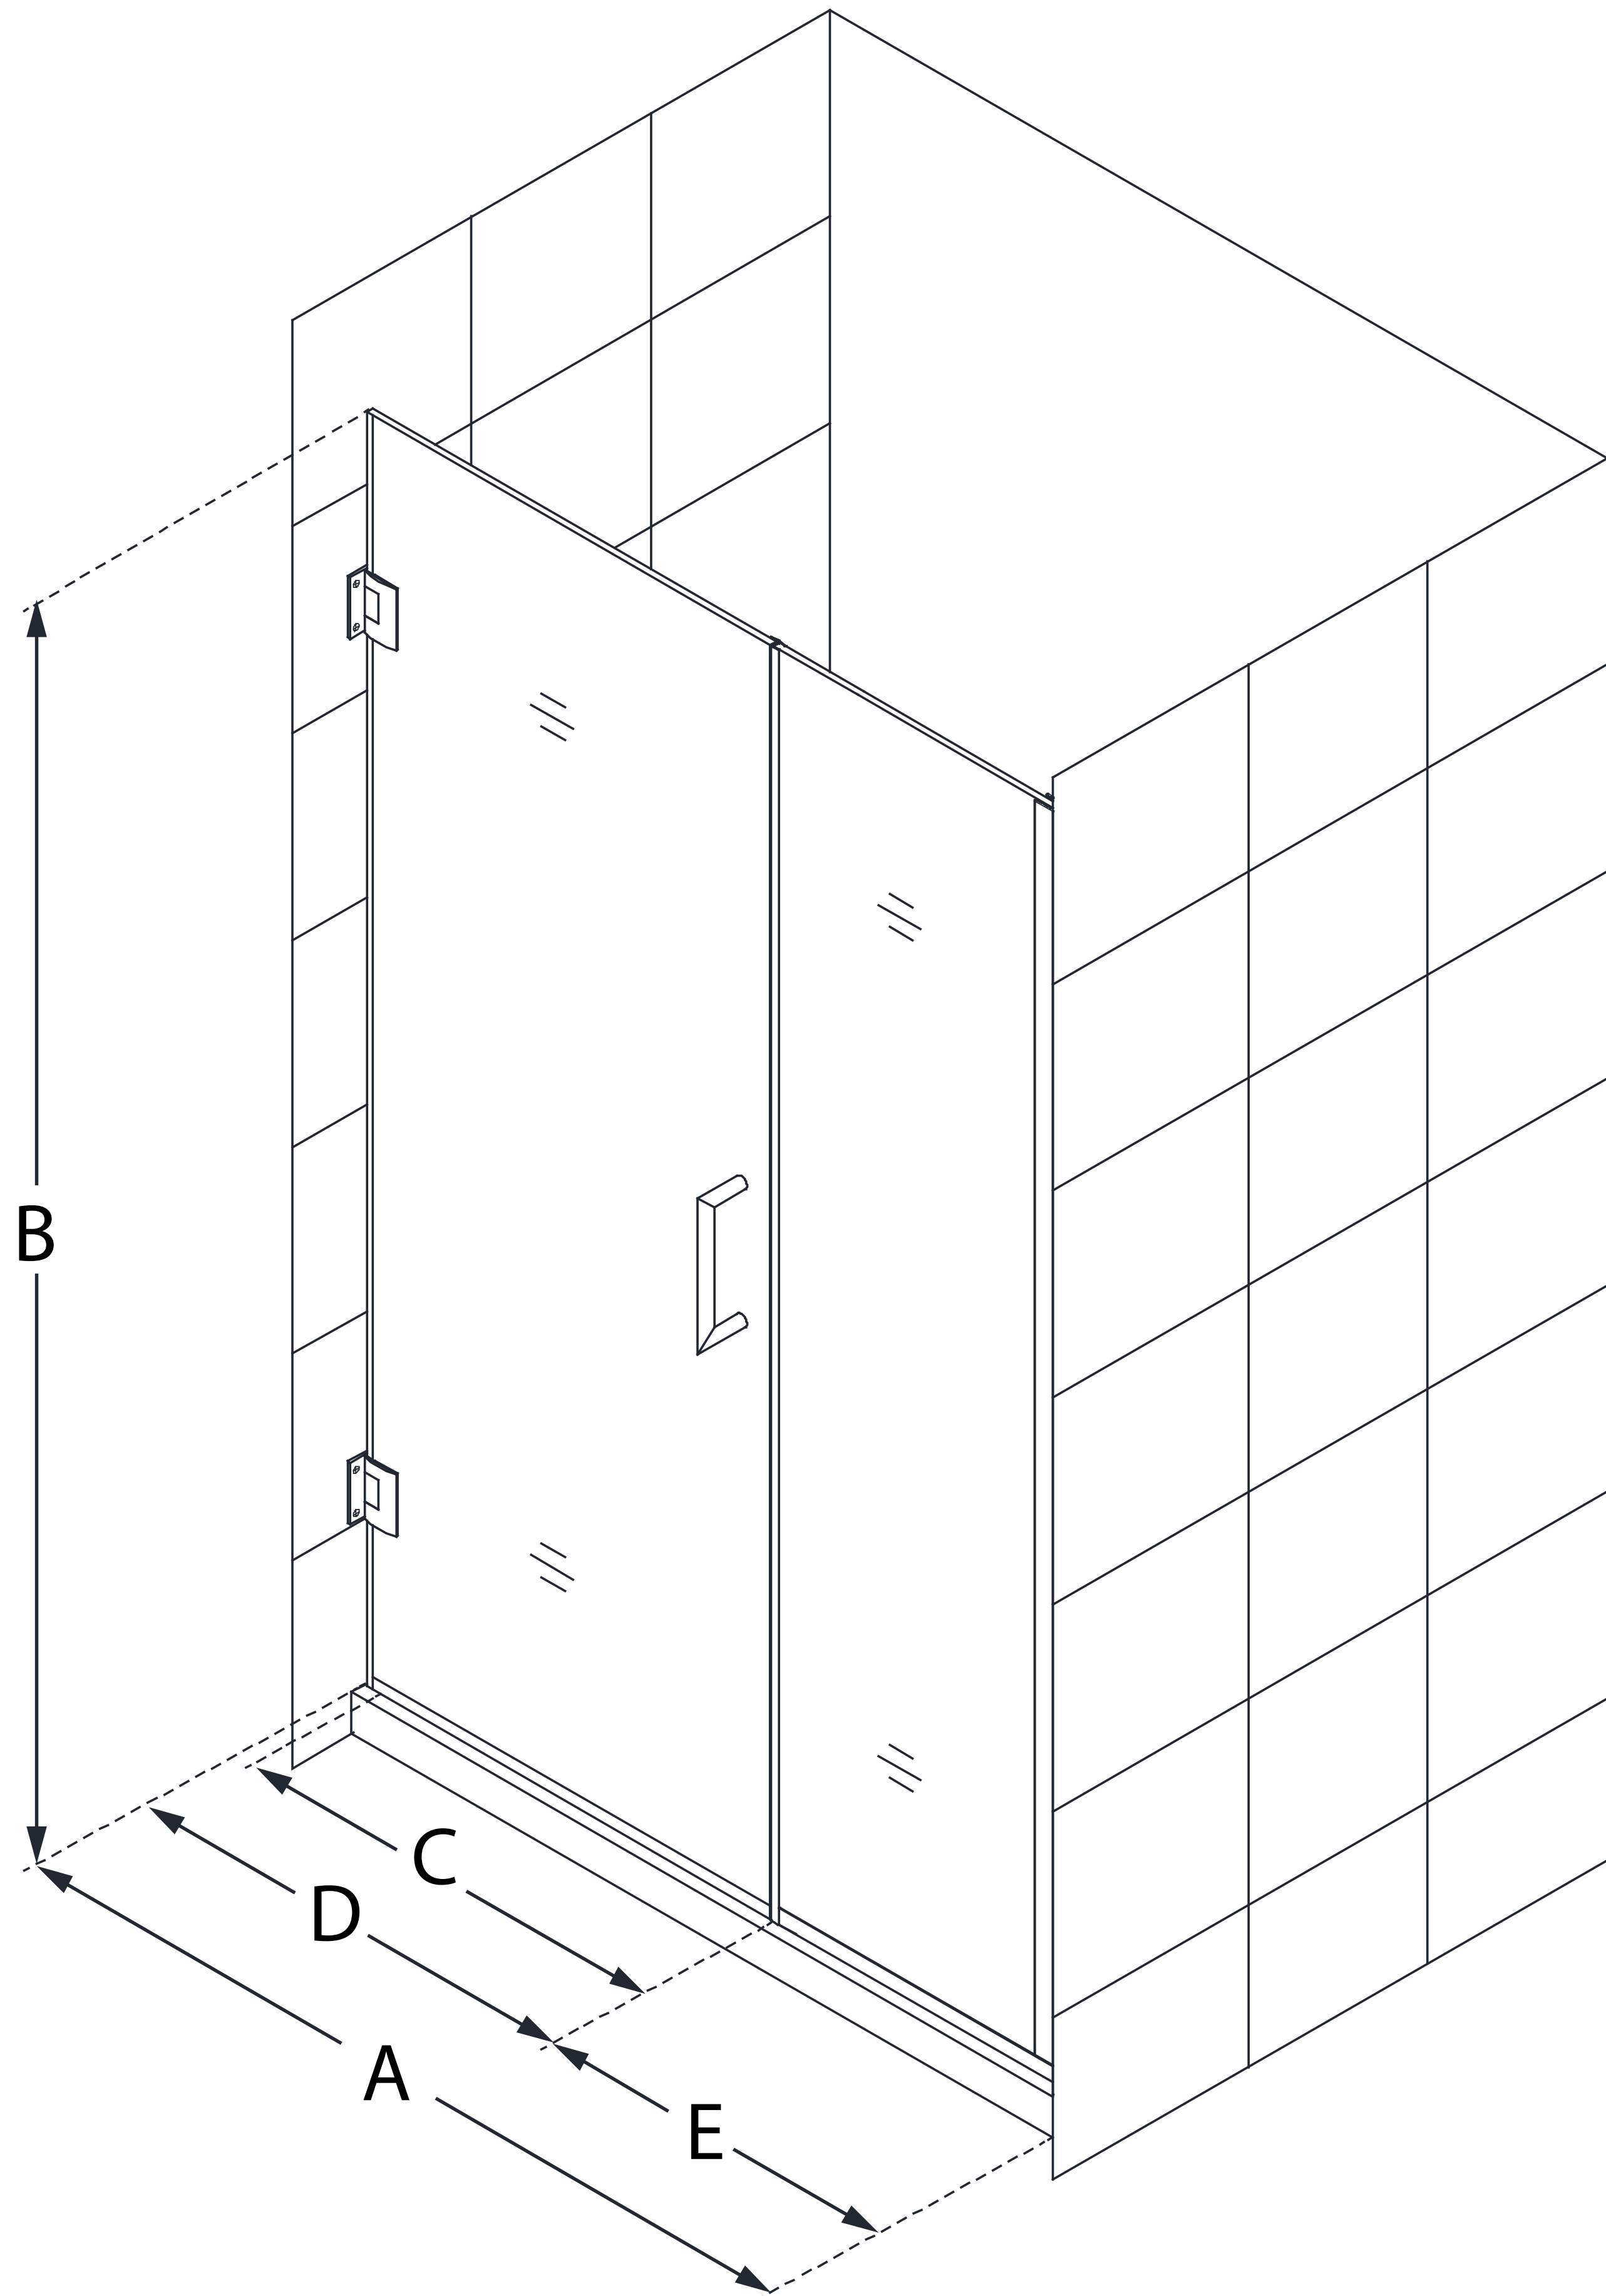

# UNIDOOR PLUS

DreamLine Unidoor Plus 40 1/2 - 41  
in. W x 72 in. H Frameless Hinged  
Shower Door, Clear Glass

**SWING DOOR**

## CONFIGURATION DIMENSIONS:

**A: 40 1/2 - 41 in.**

MODEL WIDTH

**B: 72 in.**

MODEL HEIGHT

**C: 25 in.**

ACCESS WIDTH

**D: 26 in.**

DOOR WIDTH

**E: 14 1/2 in.**

INLINE PANEL WIDTH

DreamLine reserves the right to update or modify the hardware or materials pictured without prior notice for the purpose of product improvement and customer satisfaction.