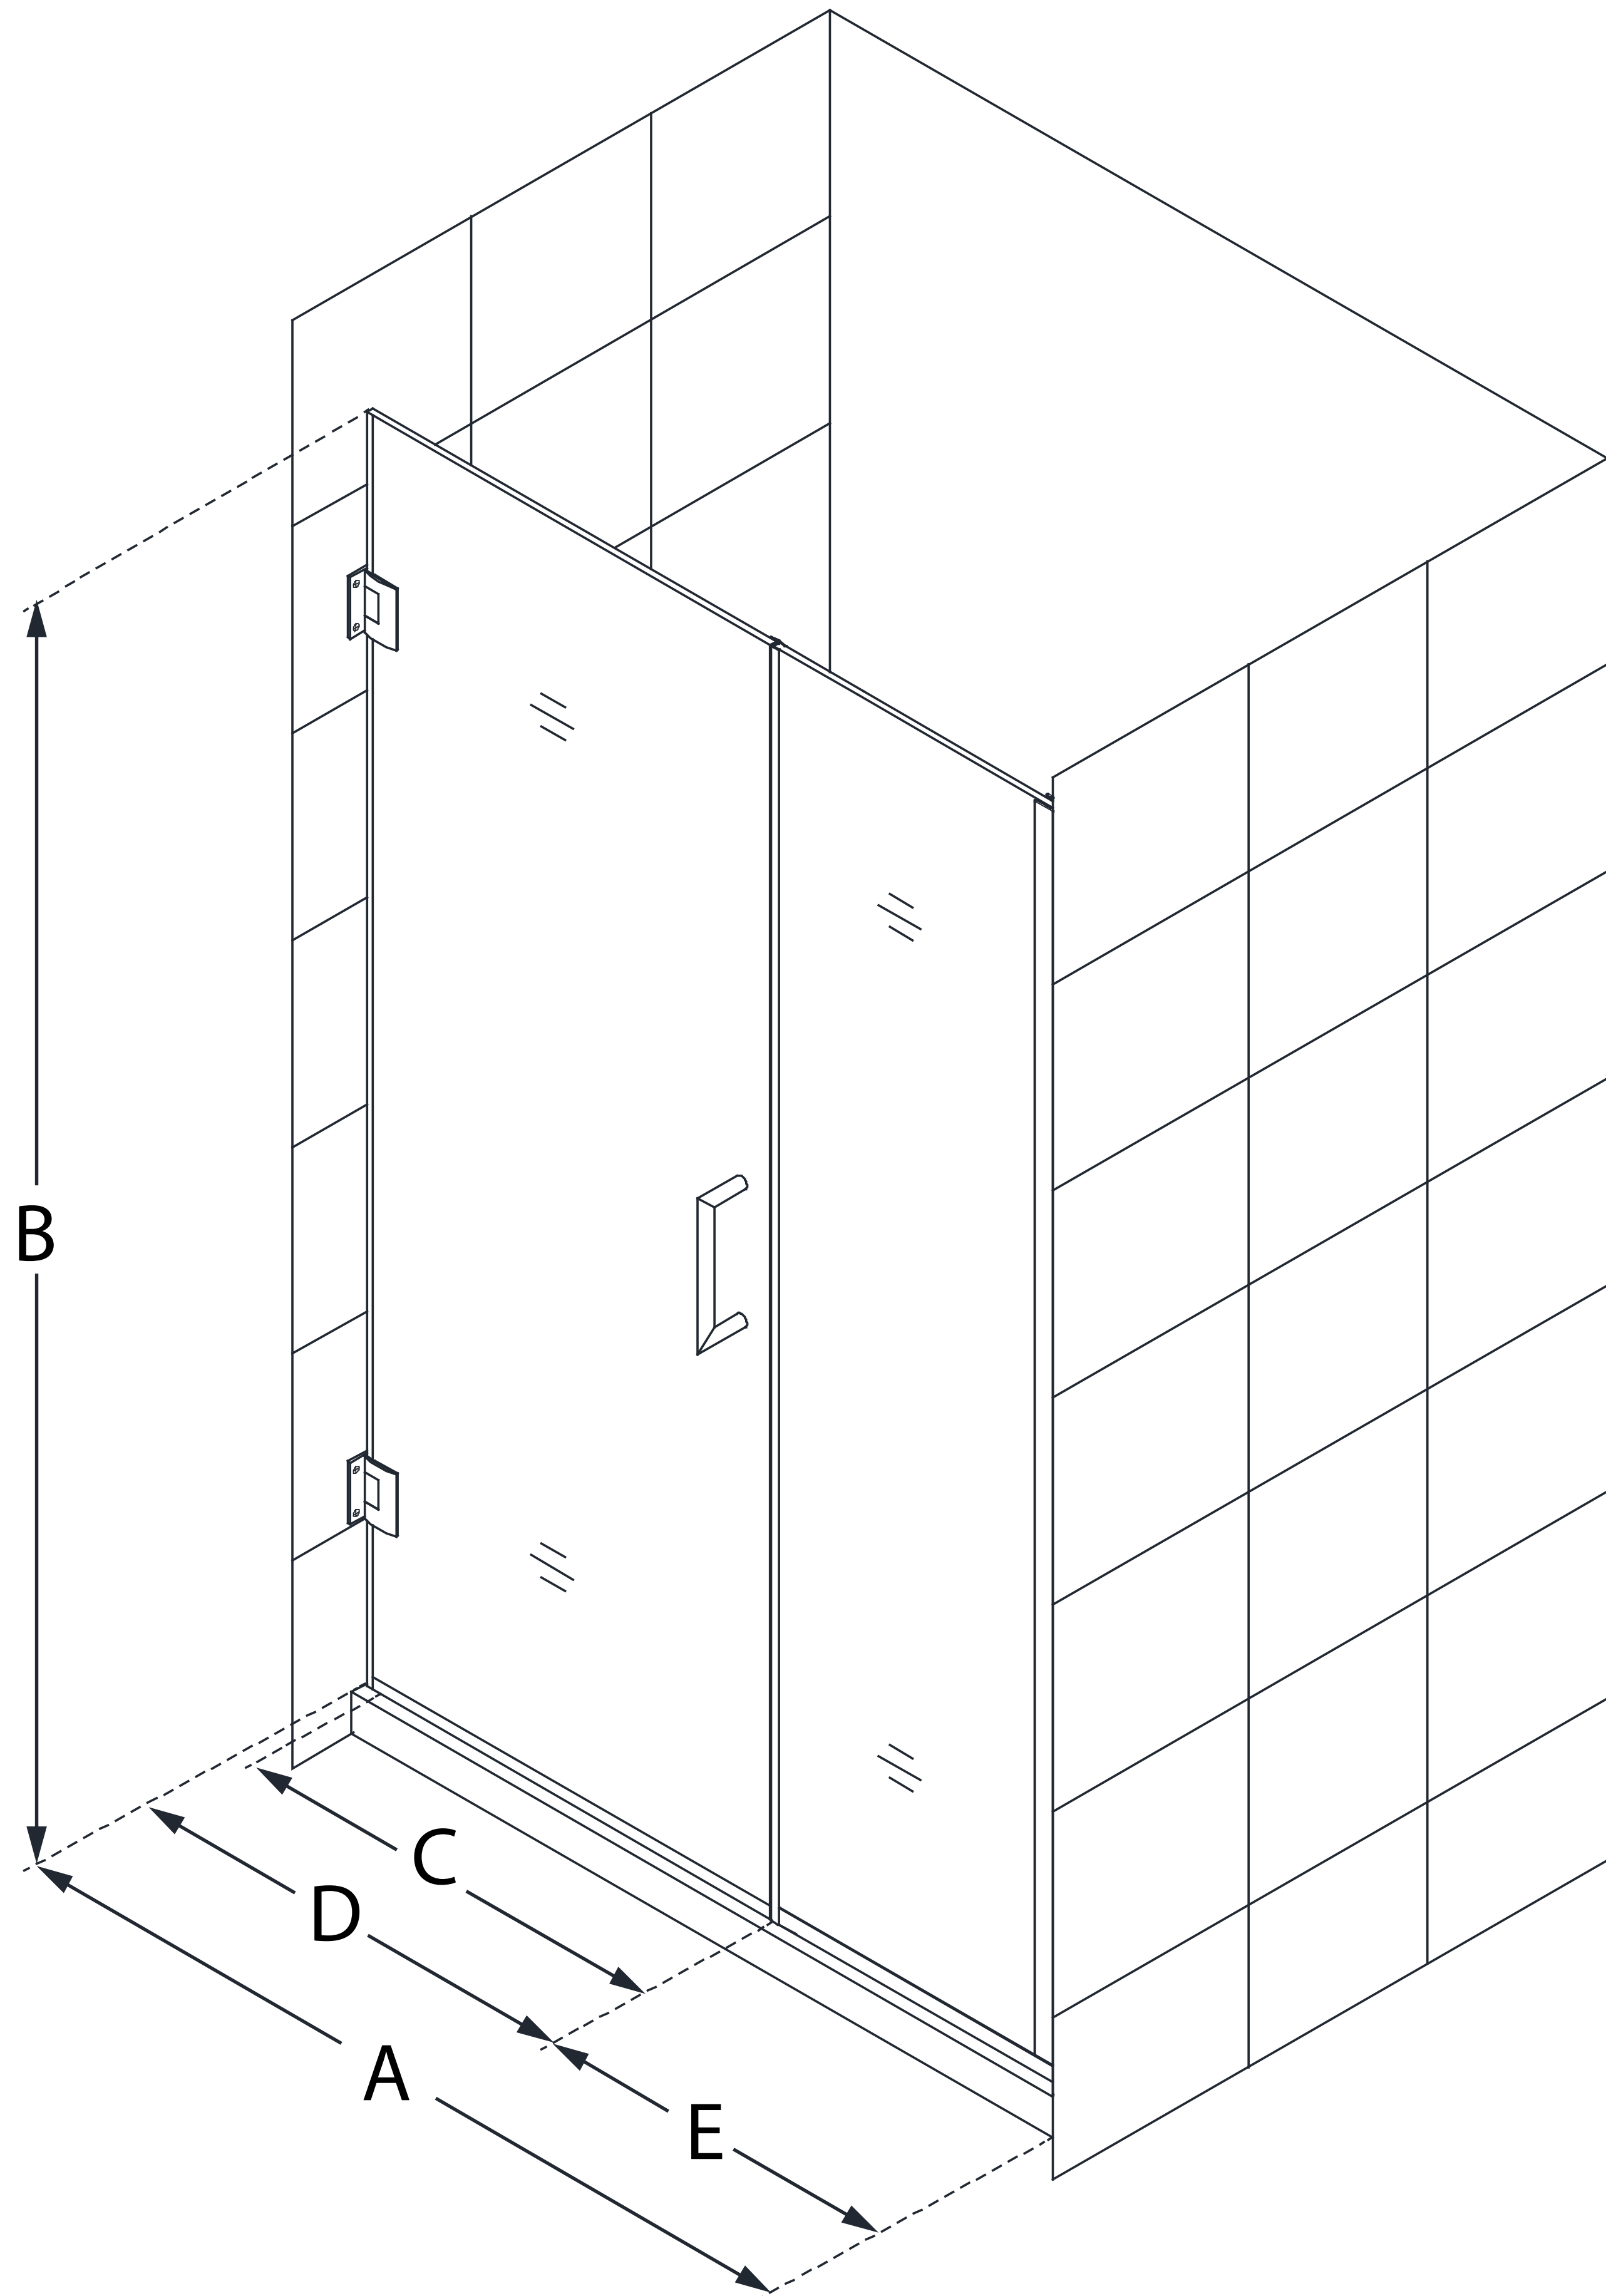

SHDR-243957210

UNIDOOR PLUS

DreamLine Unidoor Plus 39 1/2
- 40 in. W x 72 in. H Frameless
Hinged Shower Door, Clear Glass

SWING DOOR

CONFIGURATION DIMENSIONS:

A: 39 1/2 - 40 in.

MODEL WIDTH

B: 72 in.

MODEL HEIGHT

C: 24 in.

ACCESS WIDTH

D: 25 in.

DOOR WIDTH

E: 14 1/2 in.

INLINE PANEL WIDTH

DreamLine reserves the right to update or modify the hardware or materials pictured without prior notice for the purpose of product improvement and customer satisfaction.