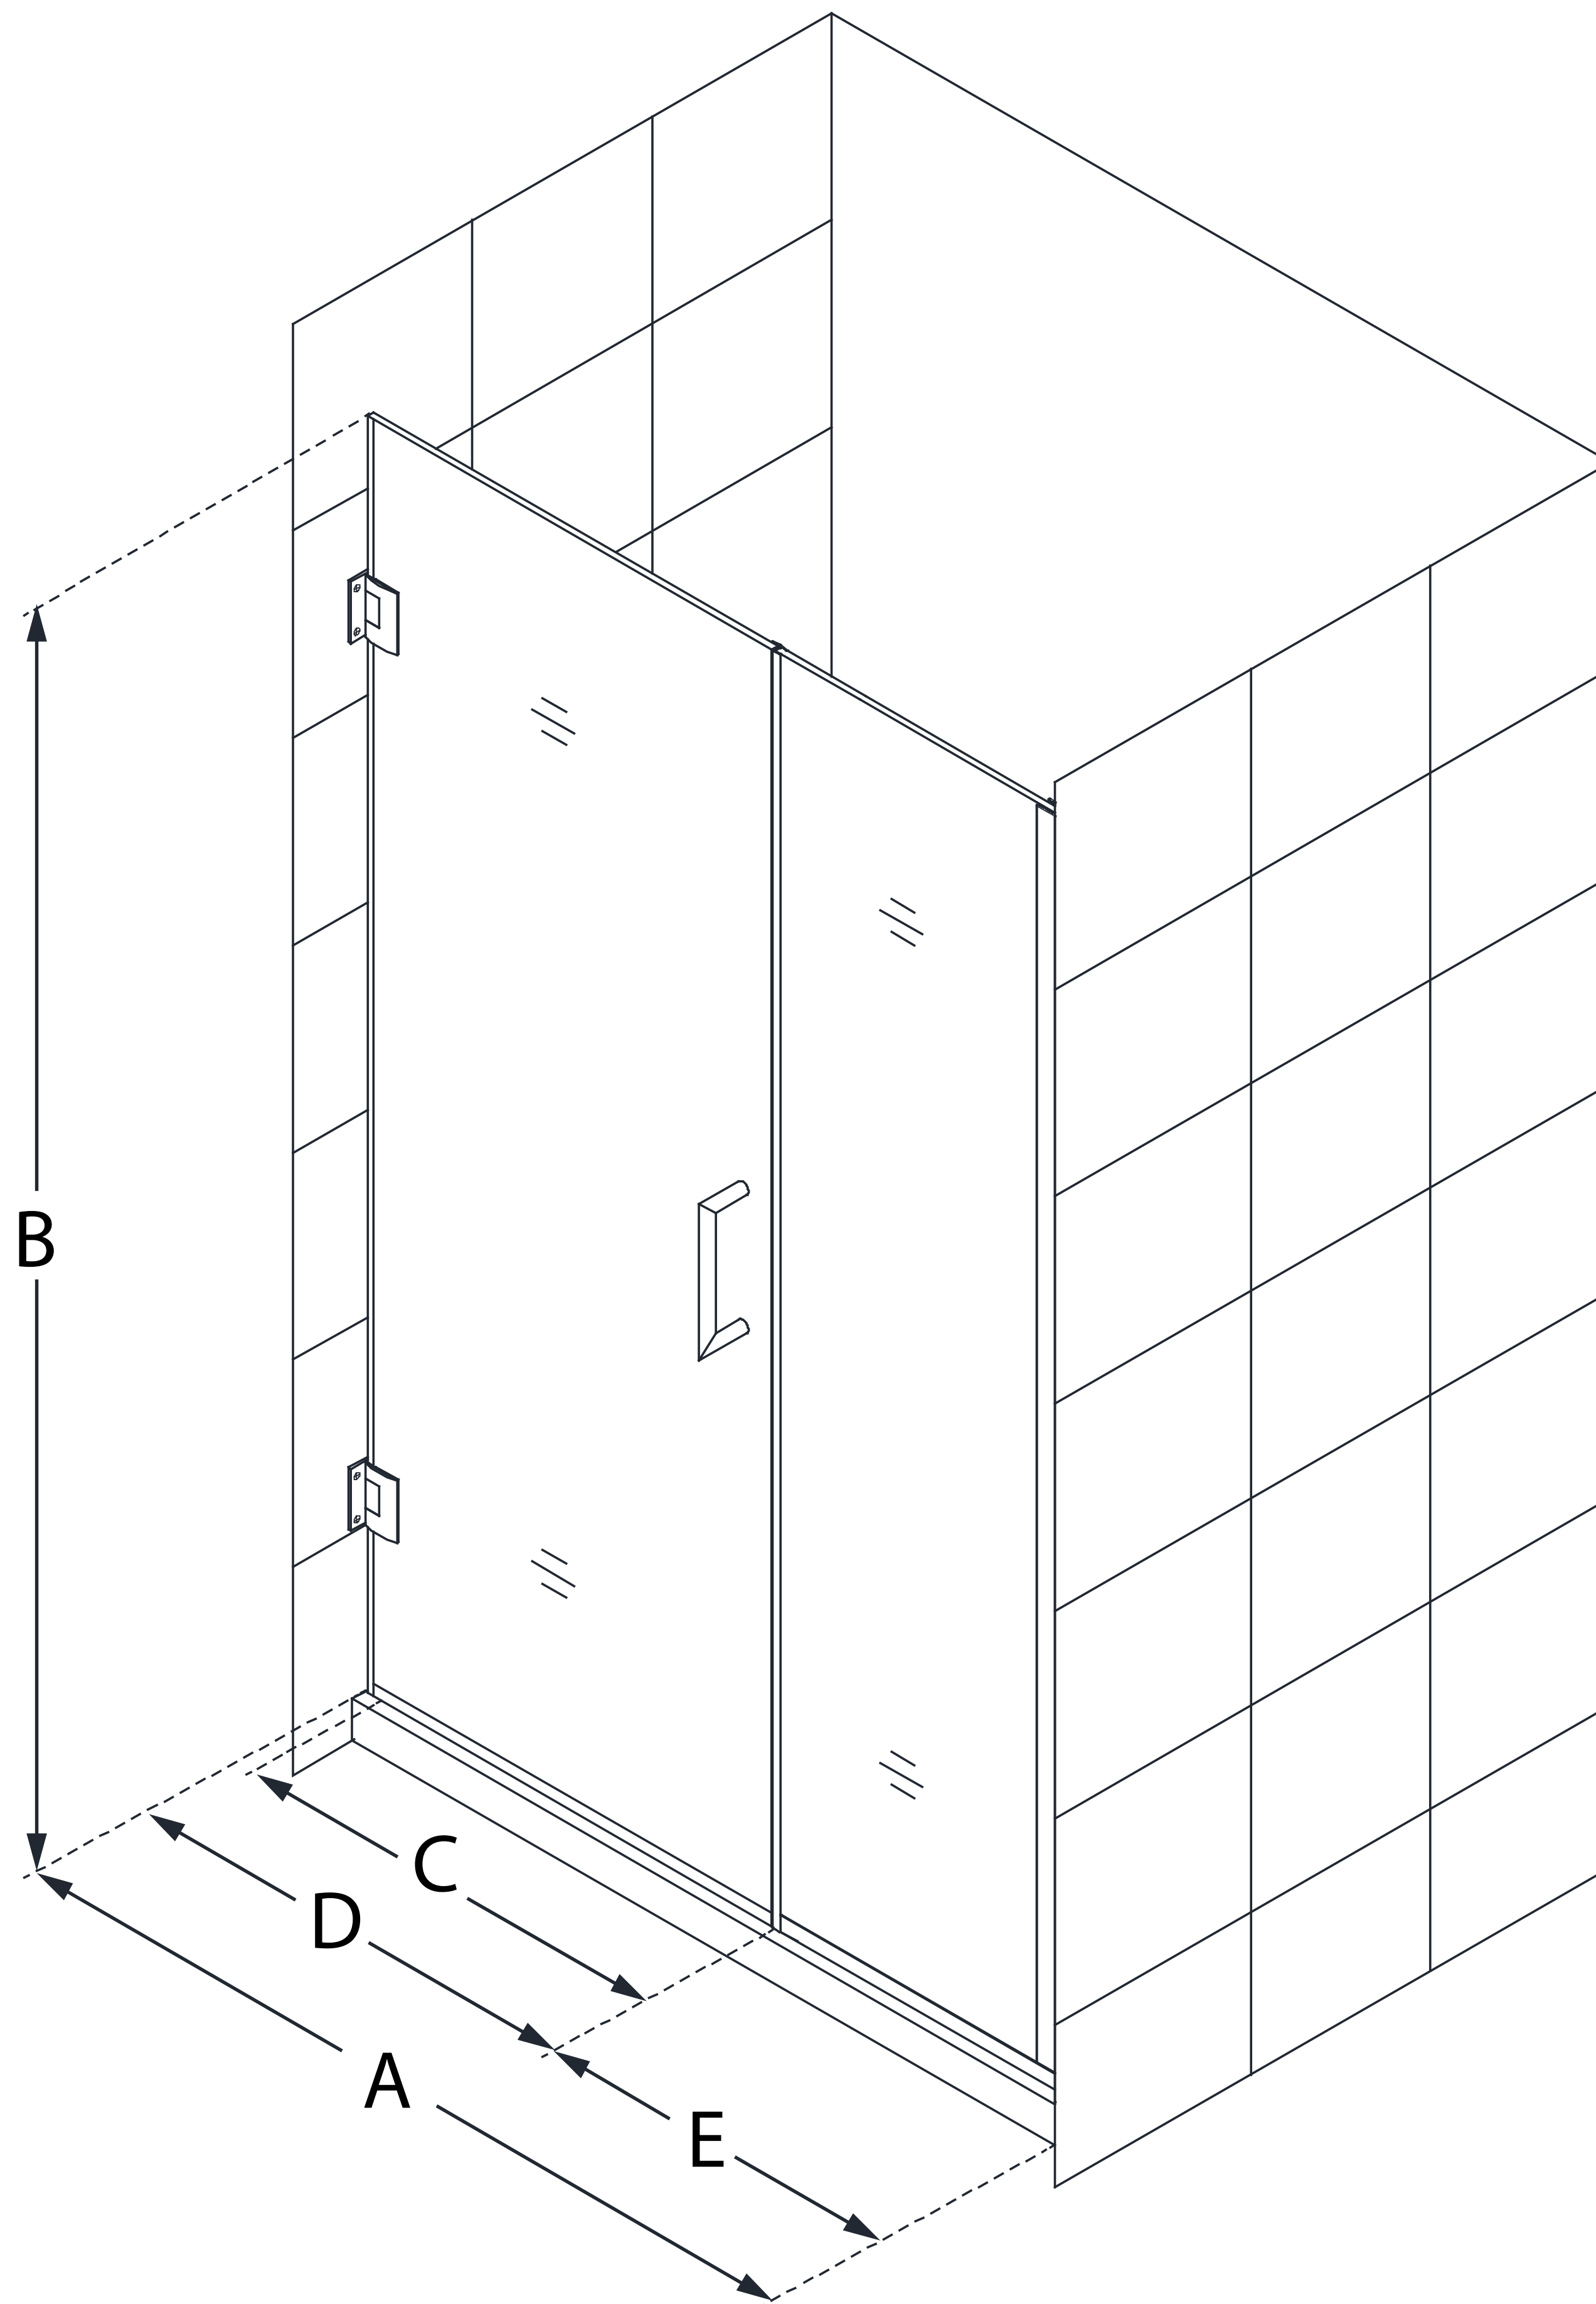

SHDR-243857210

UNIDOOR PLUS

DreamLine Unidoor Plus 38 1/2
- 39 in. W x 72 in. H Frameless
Hinged Shower Door, Clear Glass

SWING DOOR

CONFIGURATION DIMENSIONS:

A: 38 1/2 - 39 in.

MODEL WIDTH

B: 72 in.

MODEL HEIGHT

C: 23 in.

ACCESS WIDTH

D: 24 in.

DOOR WIDTH

E: 14 1/2 in.

INLINE PANEL WIDTH

DreamLine reserves the right to update or modify the hardware or materials pictured without prior notice for the purpose of product improvement and customer satisfaction.