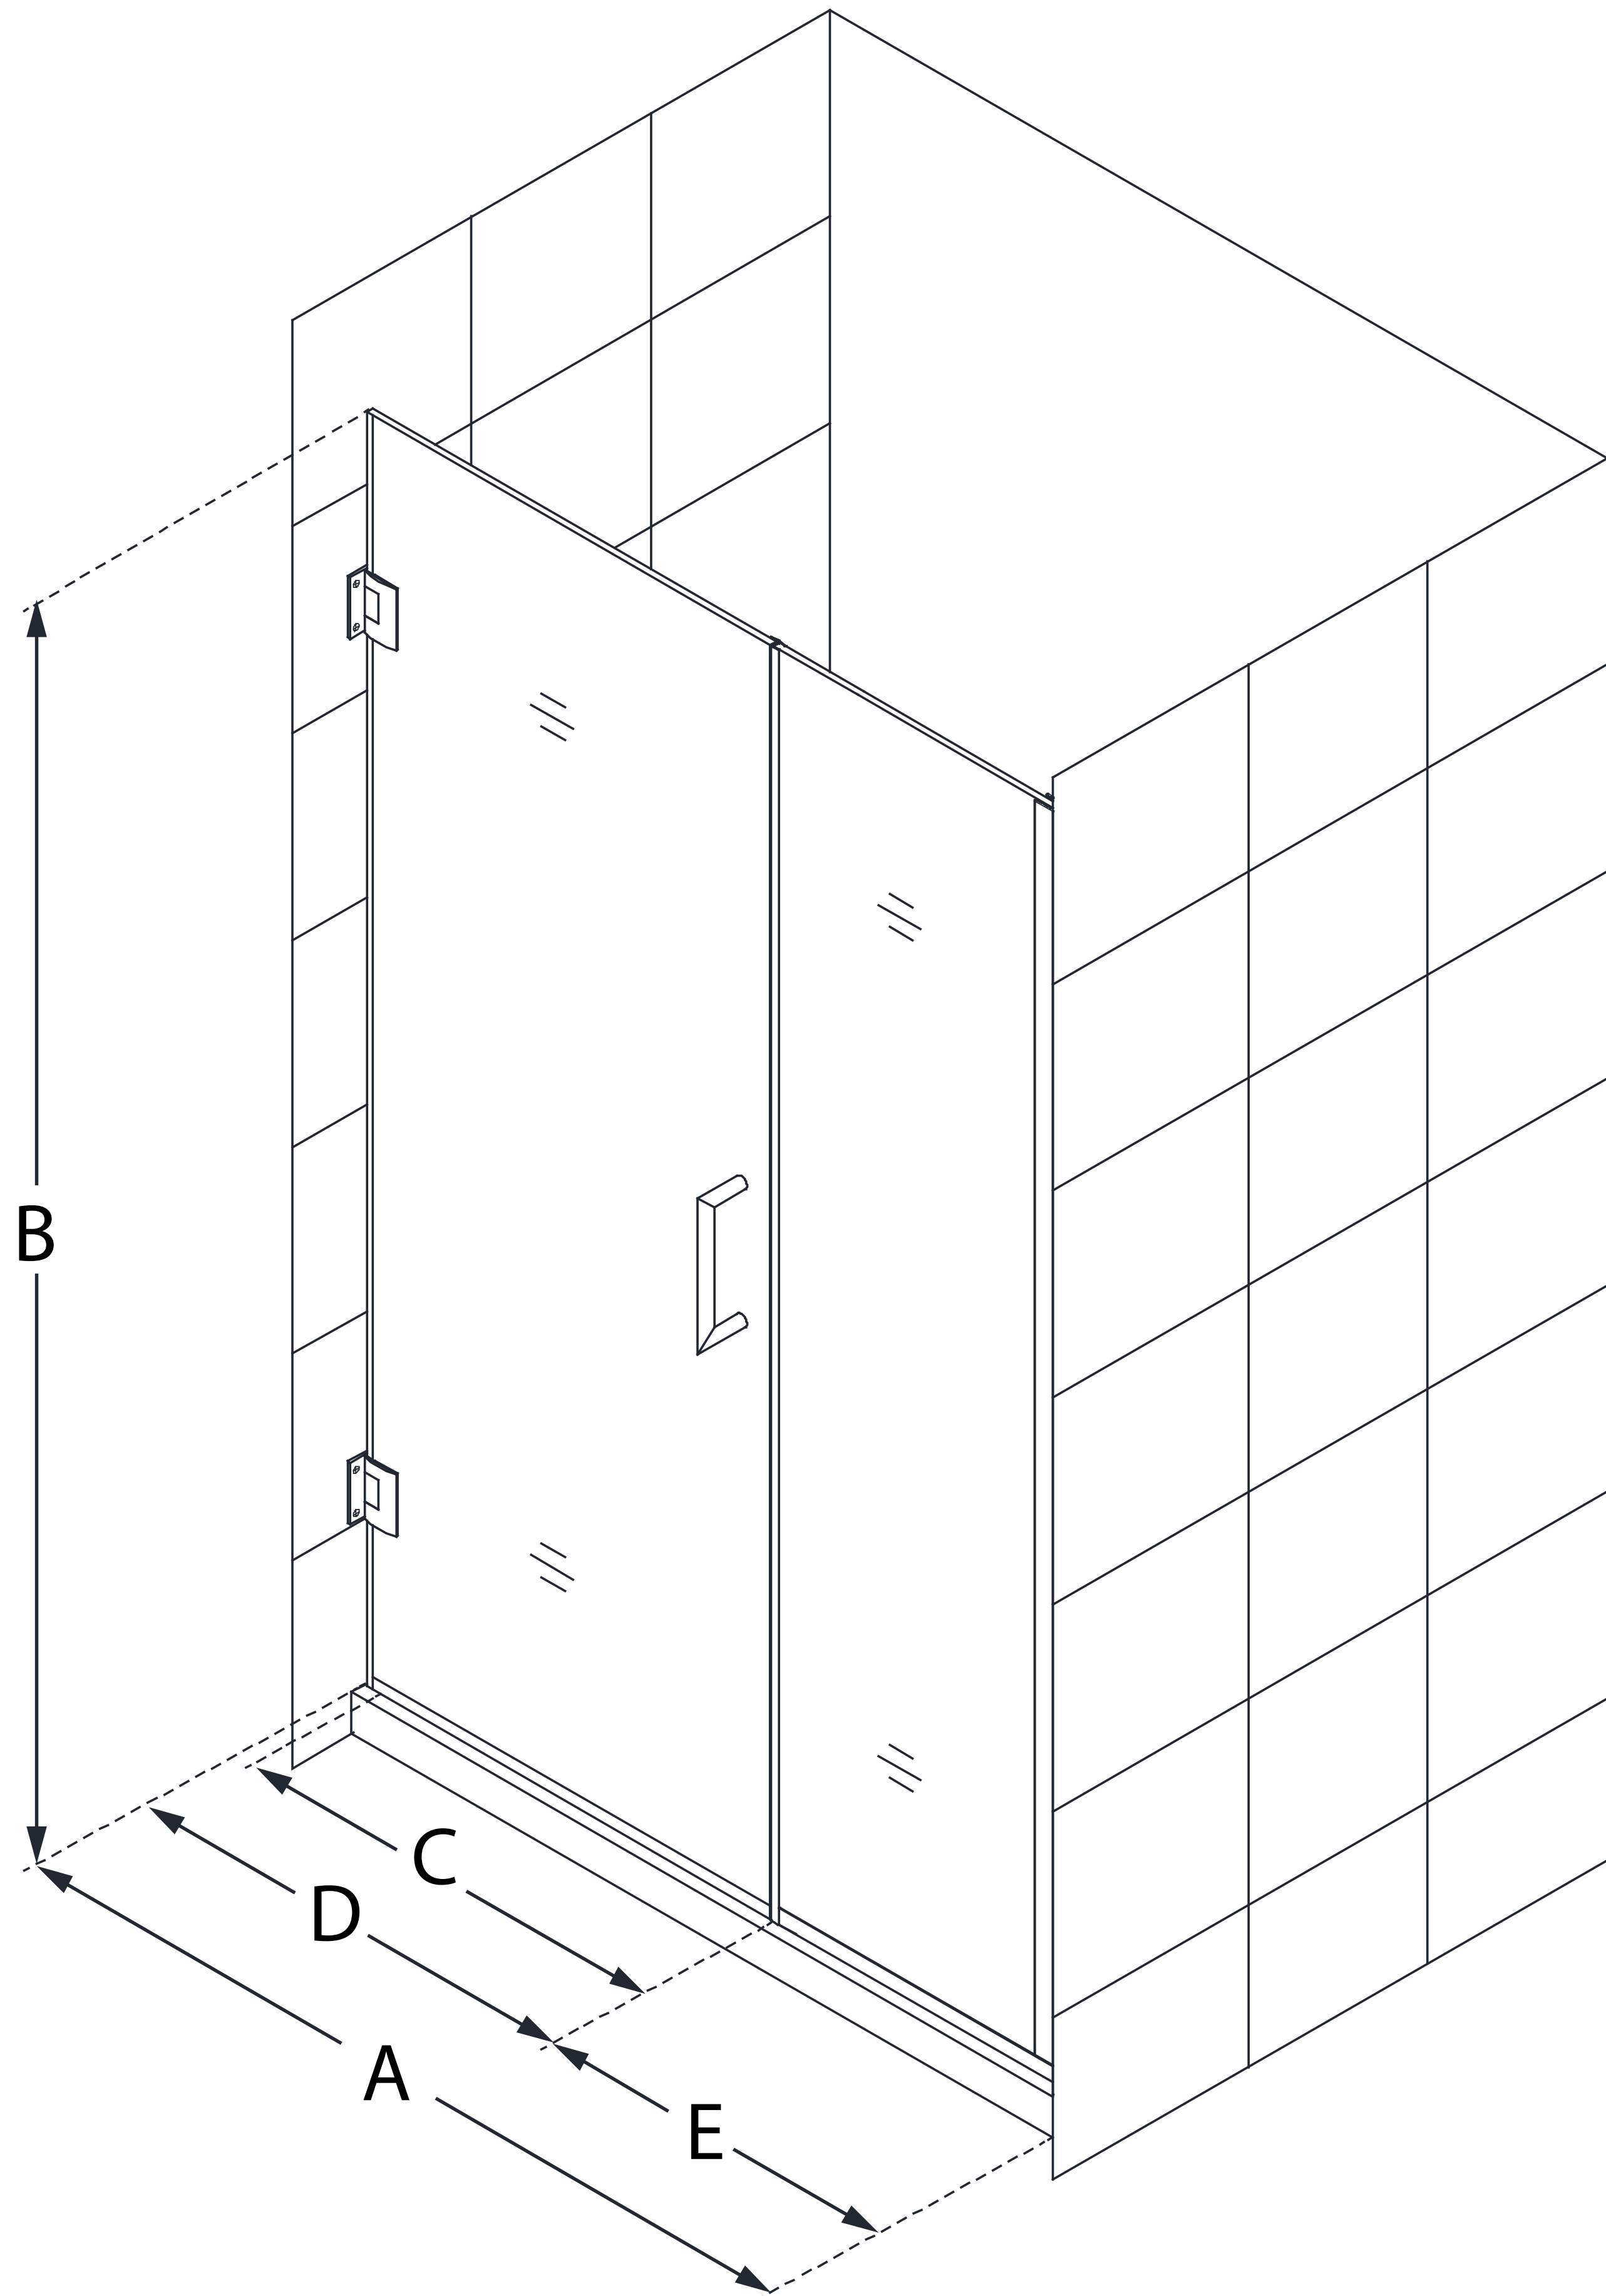

SHDR-243757210

UNIDOOR PLUS

DreamLine Unidoor Plus 37 1/2 - 38
in. W x 72 in. H Frameless Hinged
Shower Door, Clear Glass

SWING DOOR

CONFIGURATION DIMENSIONS:

A: 37 1/2 - 38 in.

MODEL WIDTH

B: 72 in.

MODEL HEIGHT

C: 22 in.

ACCESS WIDTH

D: 23 in.

DOOR WIDTH

E: 14 1/2 in.

INLINE PANEL WIDTH

DreamLine reserves the right to update or modify the hardware or materials pictured without prior notice for the purpose of product improvement and customer satisfaction.