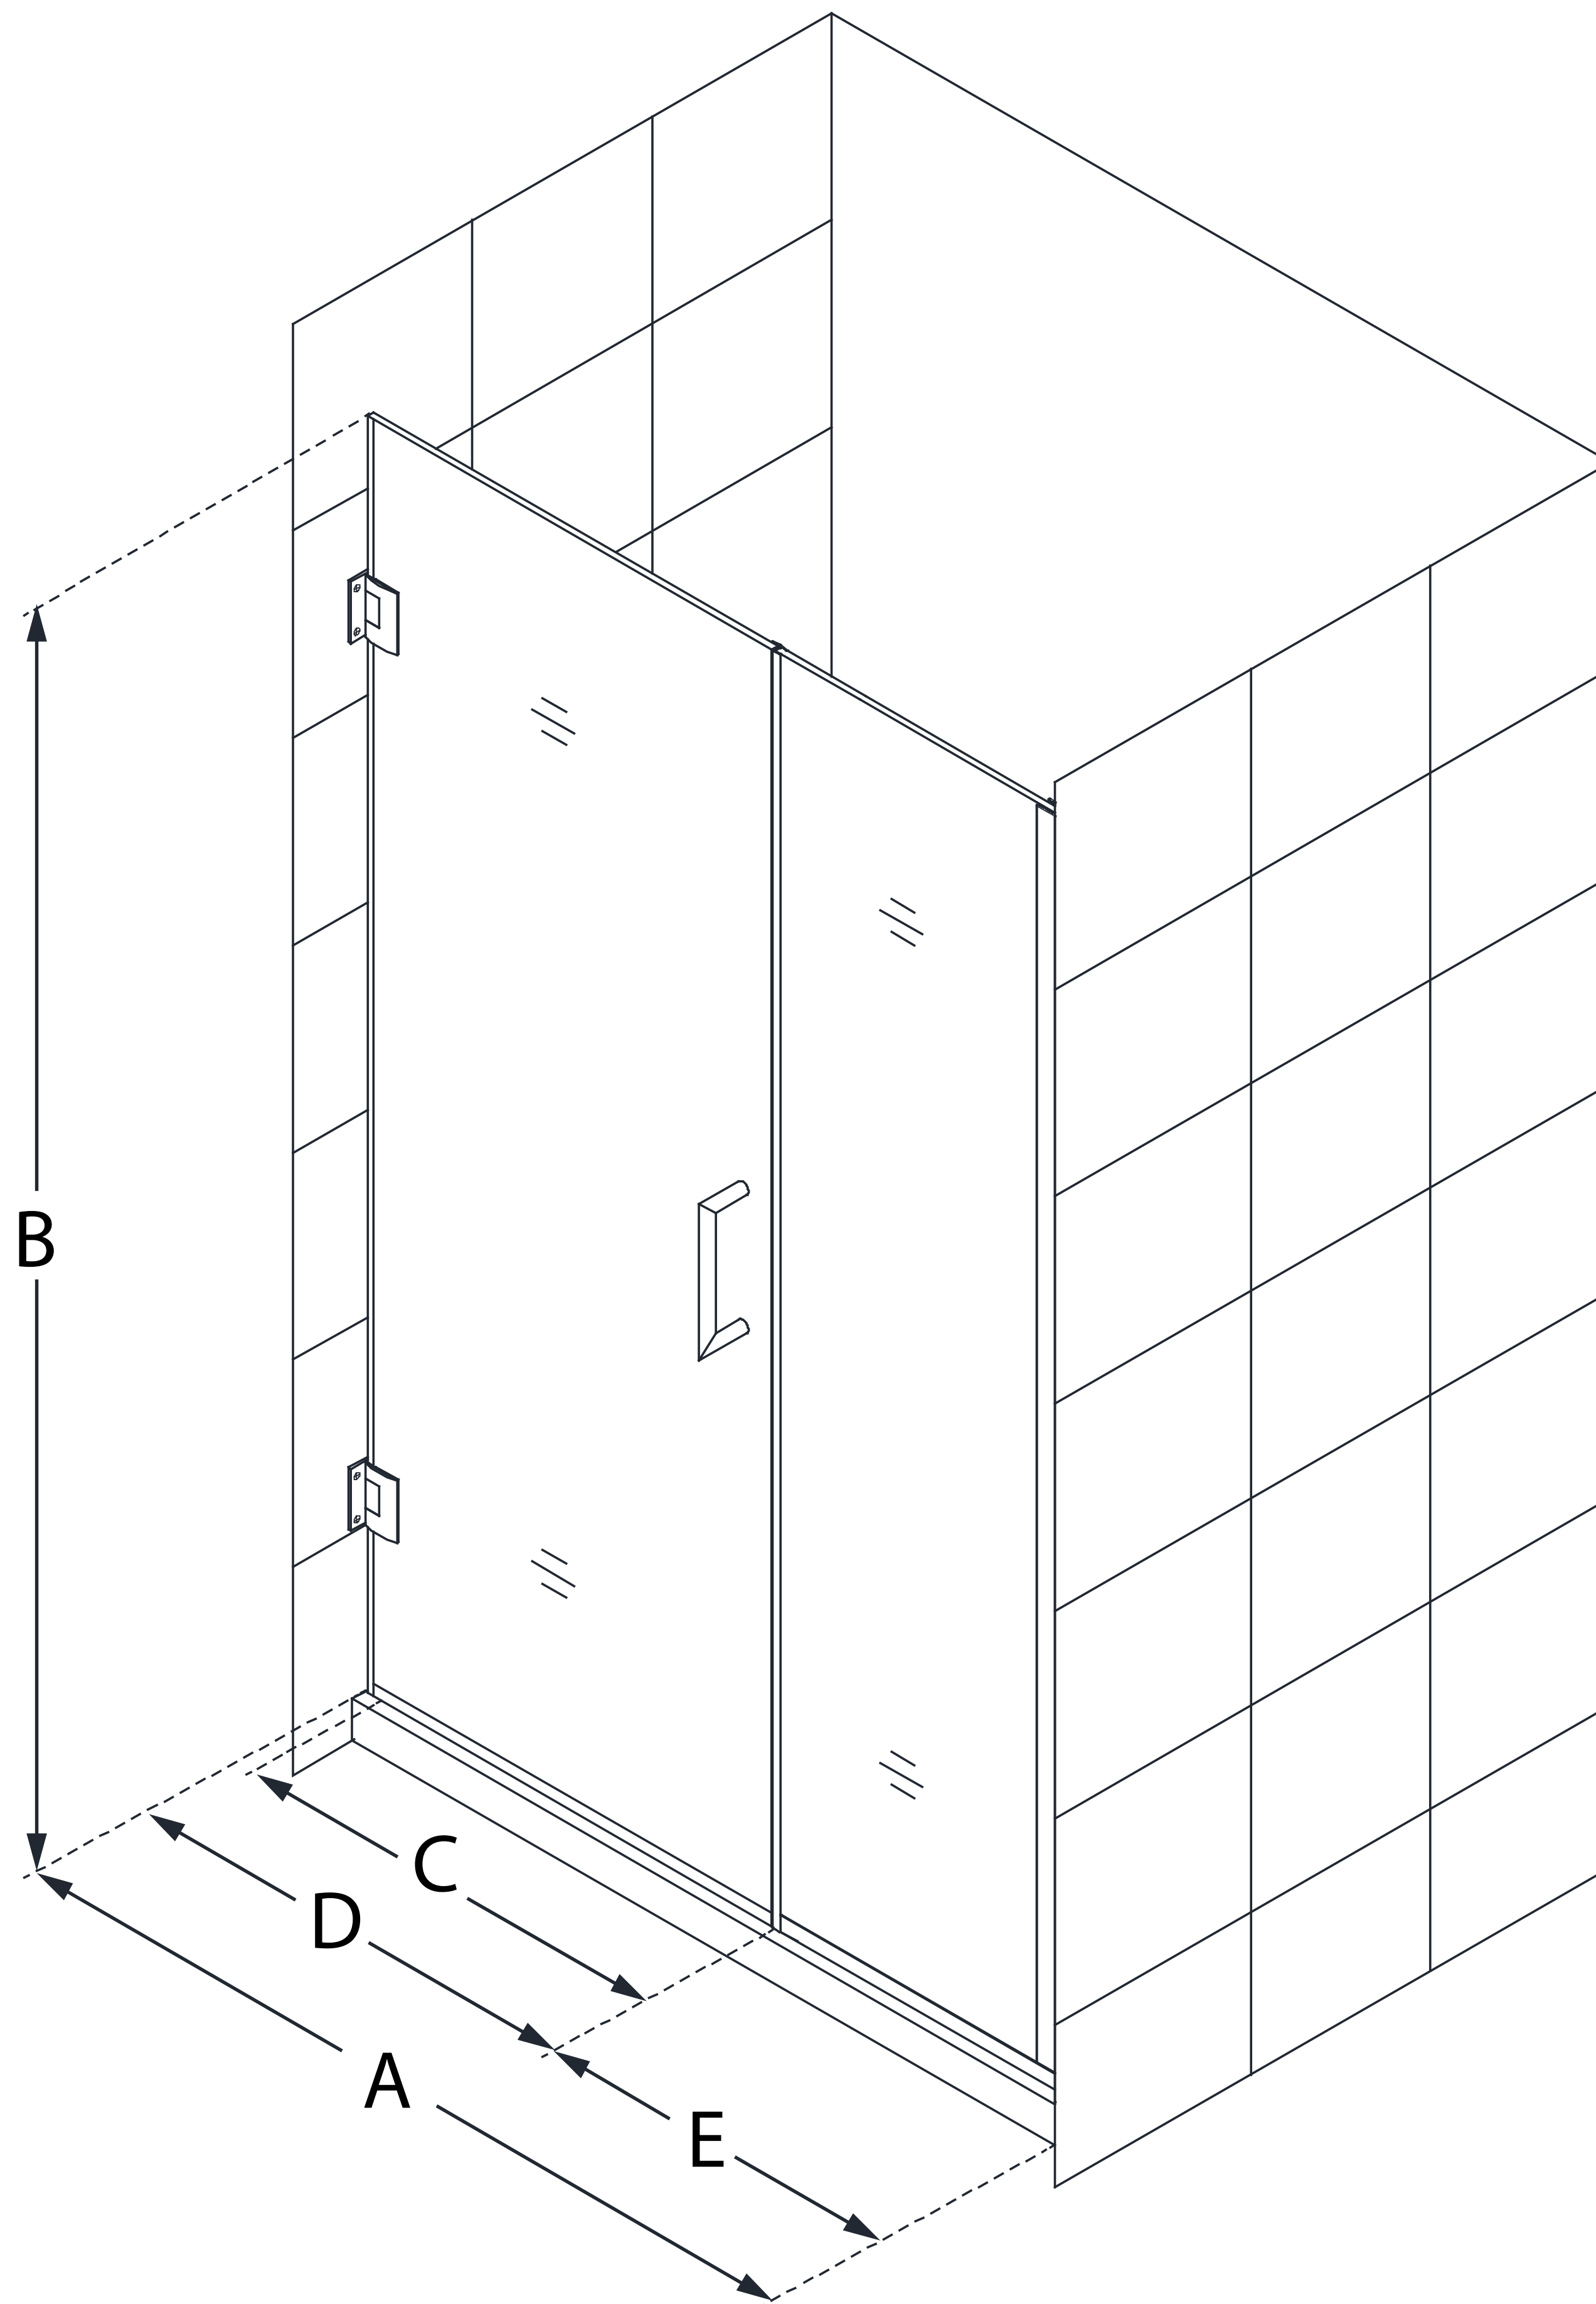

# UNIDOOR PLUS

DreamLine Unidoor Plus 36 1/2 - 37  
in. W x 72 in. H Frameless Hinged  
Shower Door, Clear Glass

**SWING DOOR**

## CONFIGURATION DIMENSIONS:

**A: 36 1/2 - 37 in.**

MODEL WIDTH

**B: 72 in.**

MODEL HEIGHT

**C: 29 in.**

ACCESS WIDTH

**D: 30 in.**

DOOR WIDTH

**E: 6 1/2 in.**

INLINE PANEL WIDTH

DreamLine reserves the right to update or modify the hardware or materials pictured without prior notice for the purpose of product improvement and customer satisfaction.