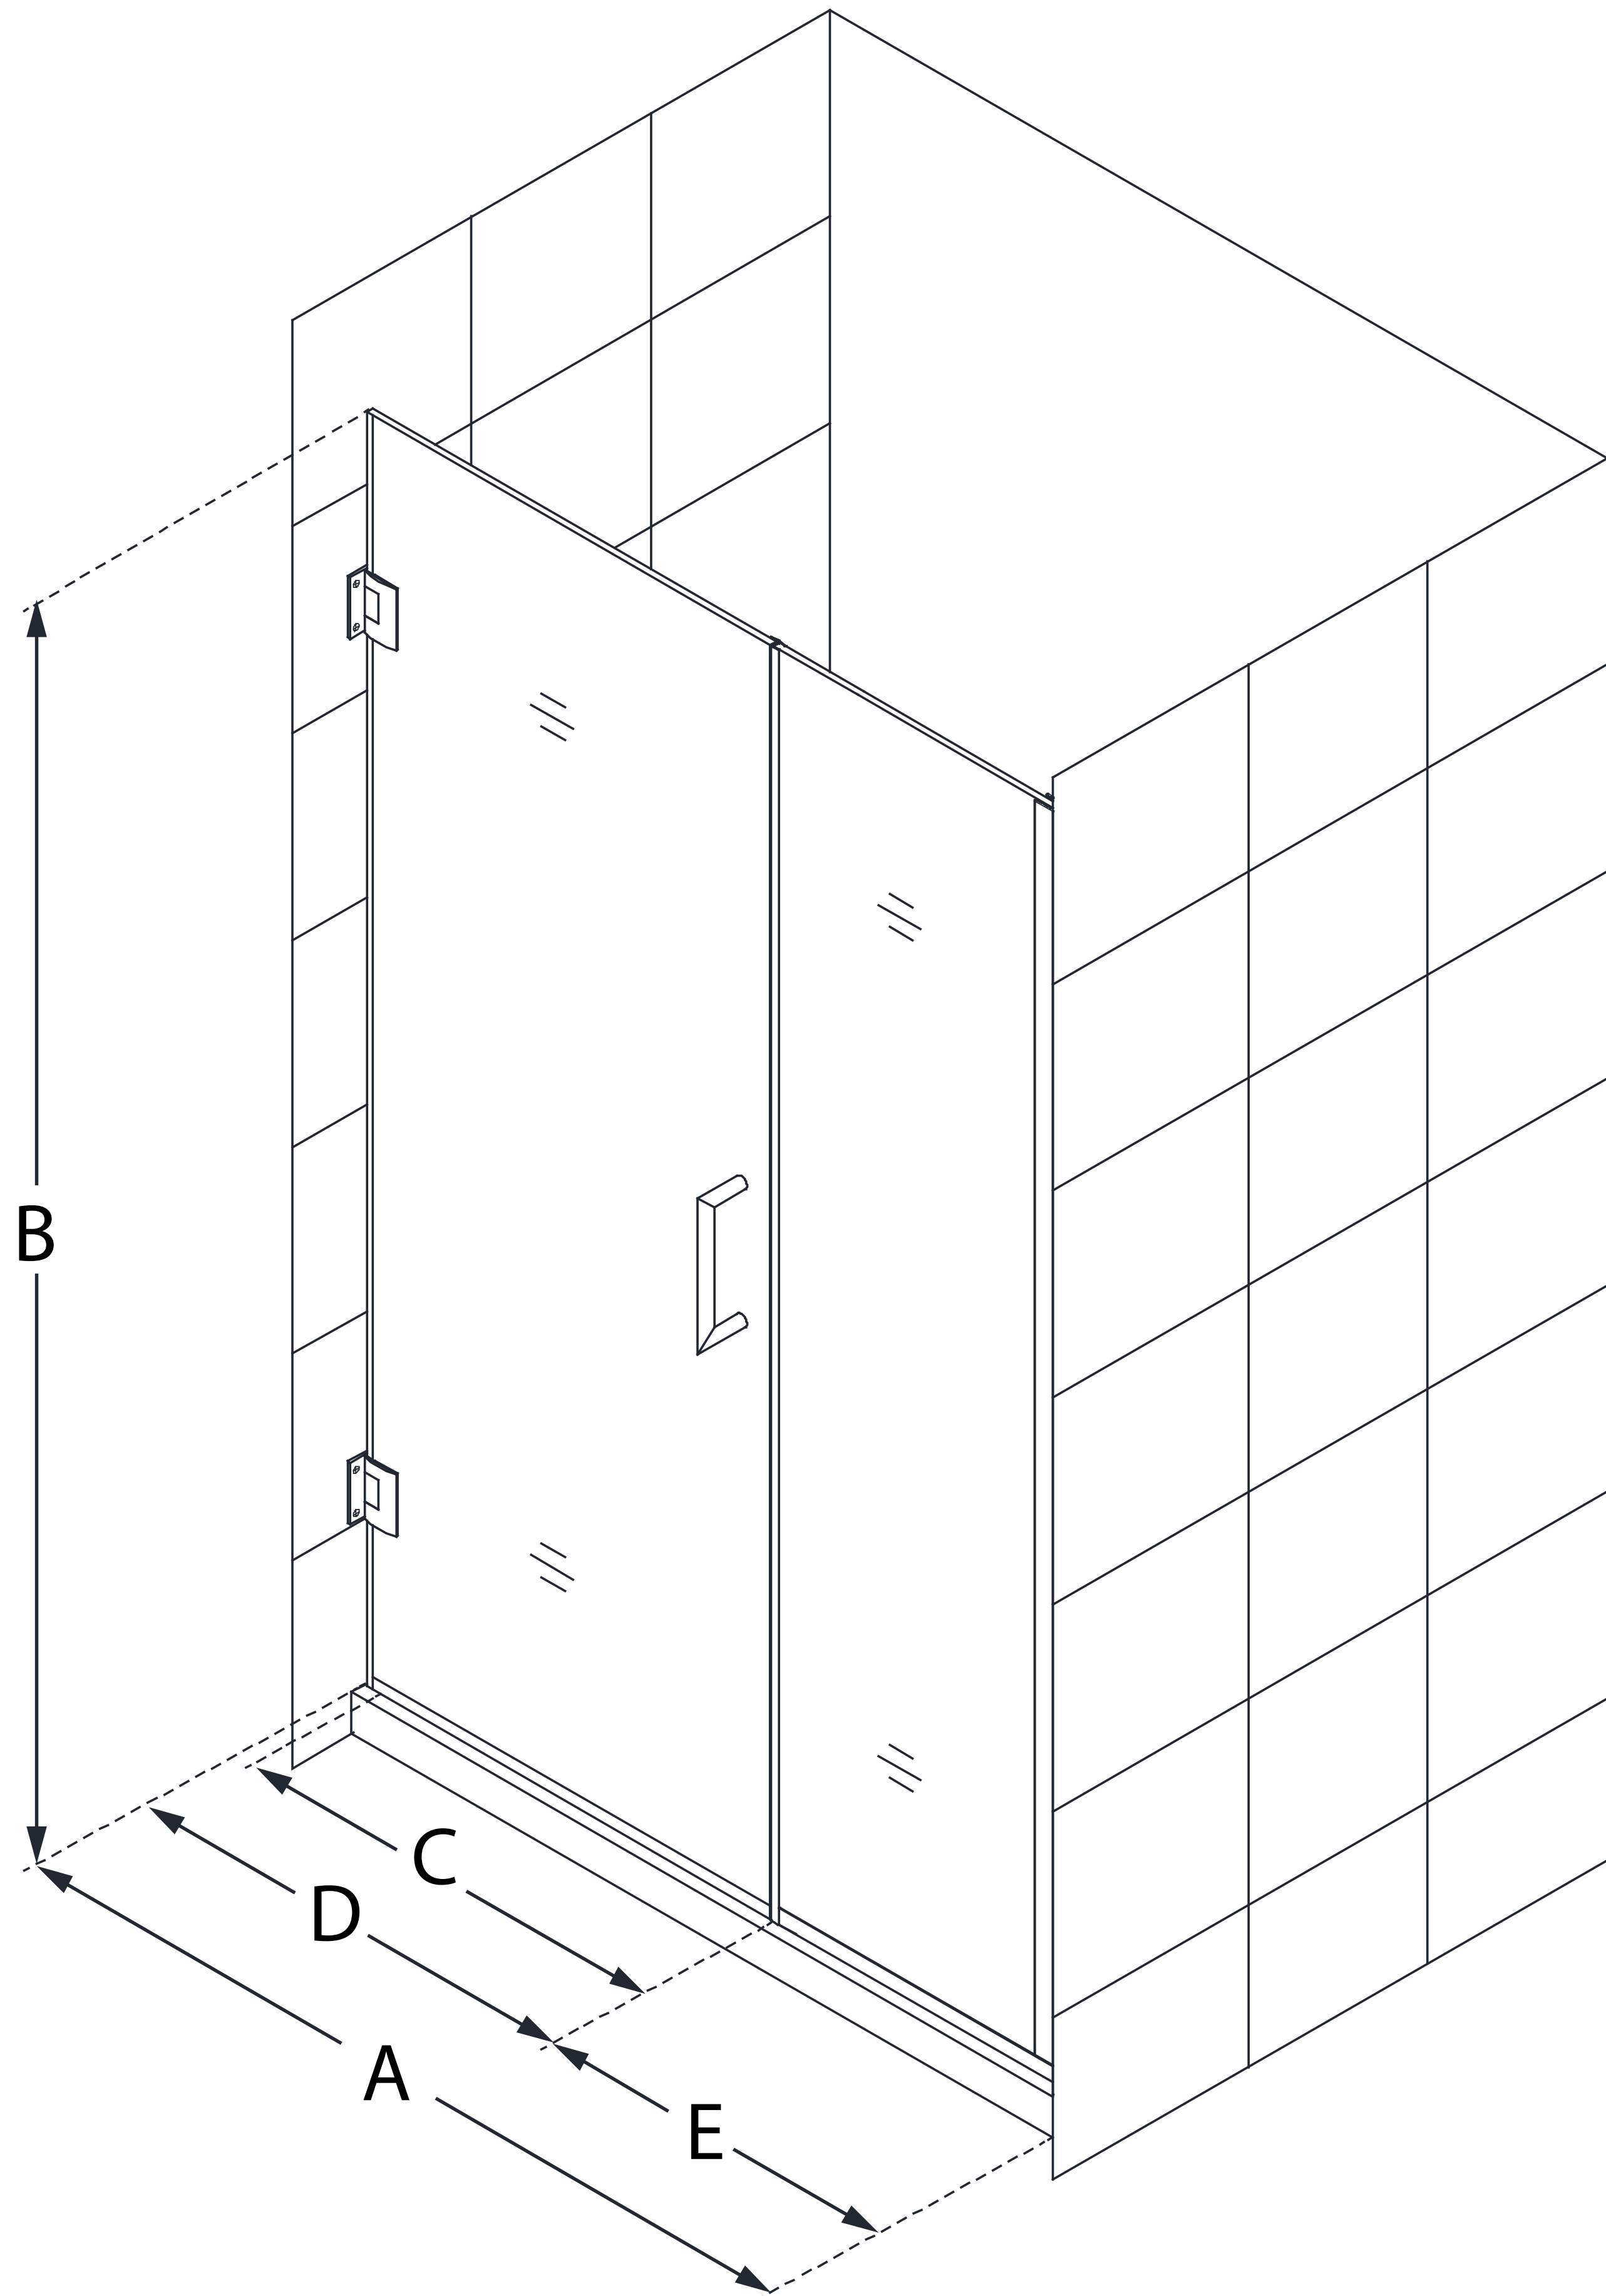

SHDR-243057210

UNIDOOR PLUS

DreamLine Unidoor Plus 30 1/2 - 31
in. W x 72 in. H Frameless Hinged
Shower Door, Clear Glass

SWING DOOR

CONFIGURATION DIMENSIONS:

A: 30 1/2 - 31 in.

MODEL WIDTH

B: 72 in.

MODEL HEIGHT

C: 23 in.

ACCESS WIDTH

D: 24 in.

DOOR WIDTH

E: 6 1/2 in.

INLINE PANEL WIDTH

DreamLine reserves the right to update or modify the hardware or materials pictured without prior notice for the purpose of product improvement and customer satisfaction.