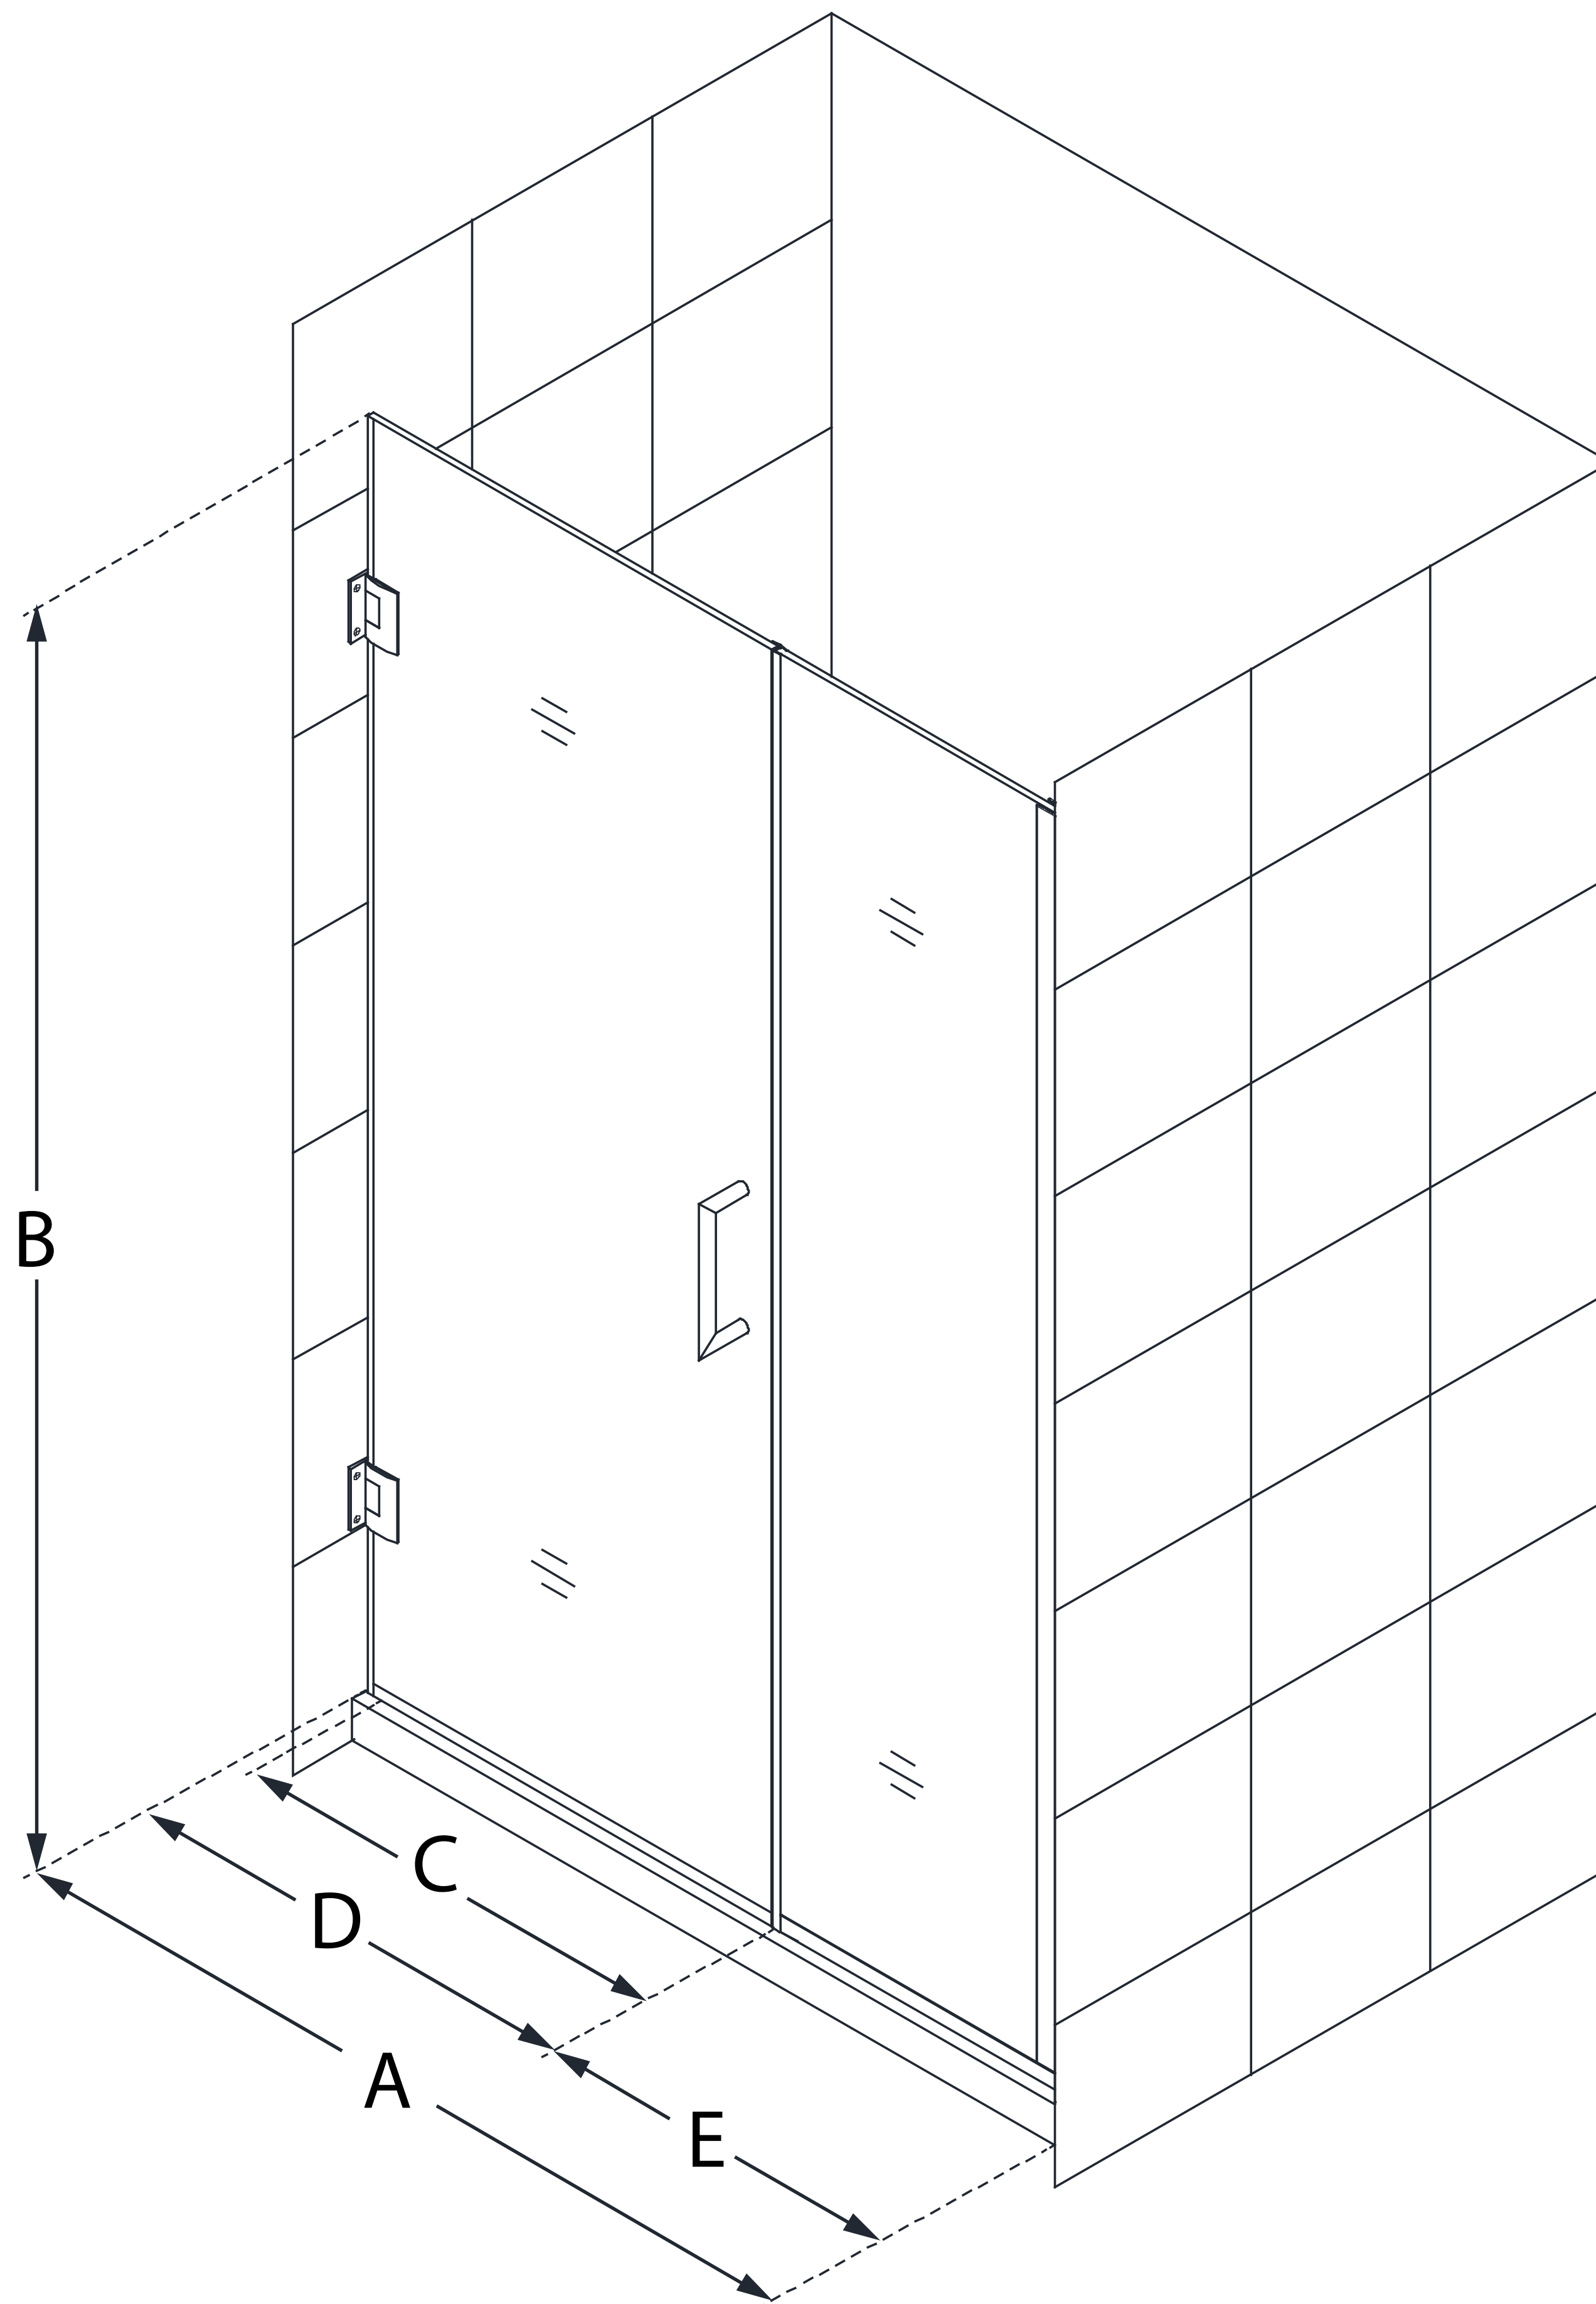

SHDR-243507210

UNIDOOR PLUS

DreamLine Unidoor Plus 35-35 1/2
in. W x 72 in. H Frameless Hinged
Shower Door, Clear Glass

SWING DOOR

CONFIGURATION DIMENSIONS:

A: 35 - 35 1/2 in.

MODEL WIDTH

B: 72 in.

MODEL HEIGHT

C: 28 in.

ACCESS WIDTH

D: 29 in.

DOOR WIDTH

E: 6 in.

INLINE PANEL WIDTH

DreamLine reserves the right to update or modify the hardware or materials pictured without prior notice for the purpose of product improvement and customer satisfaction.