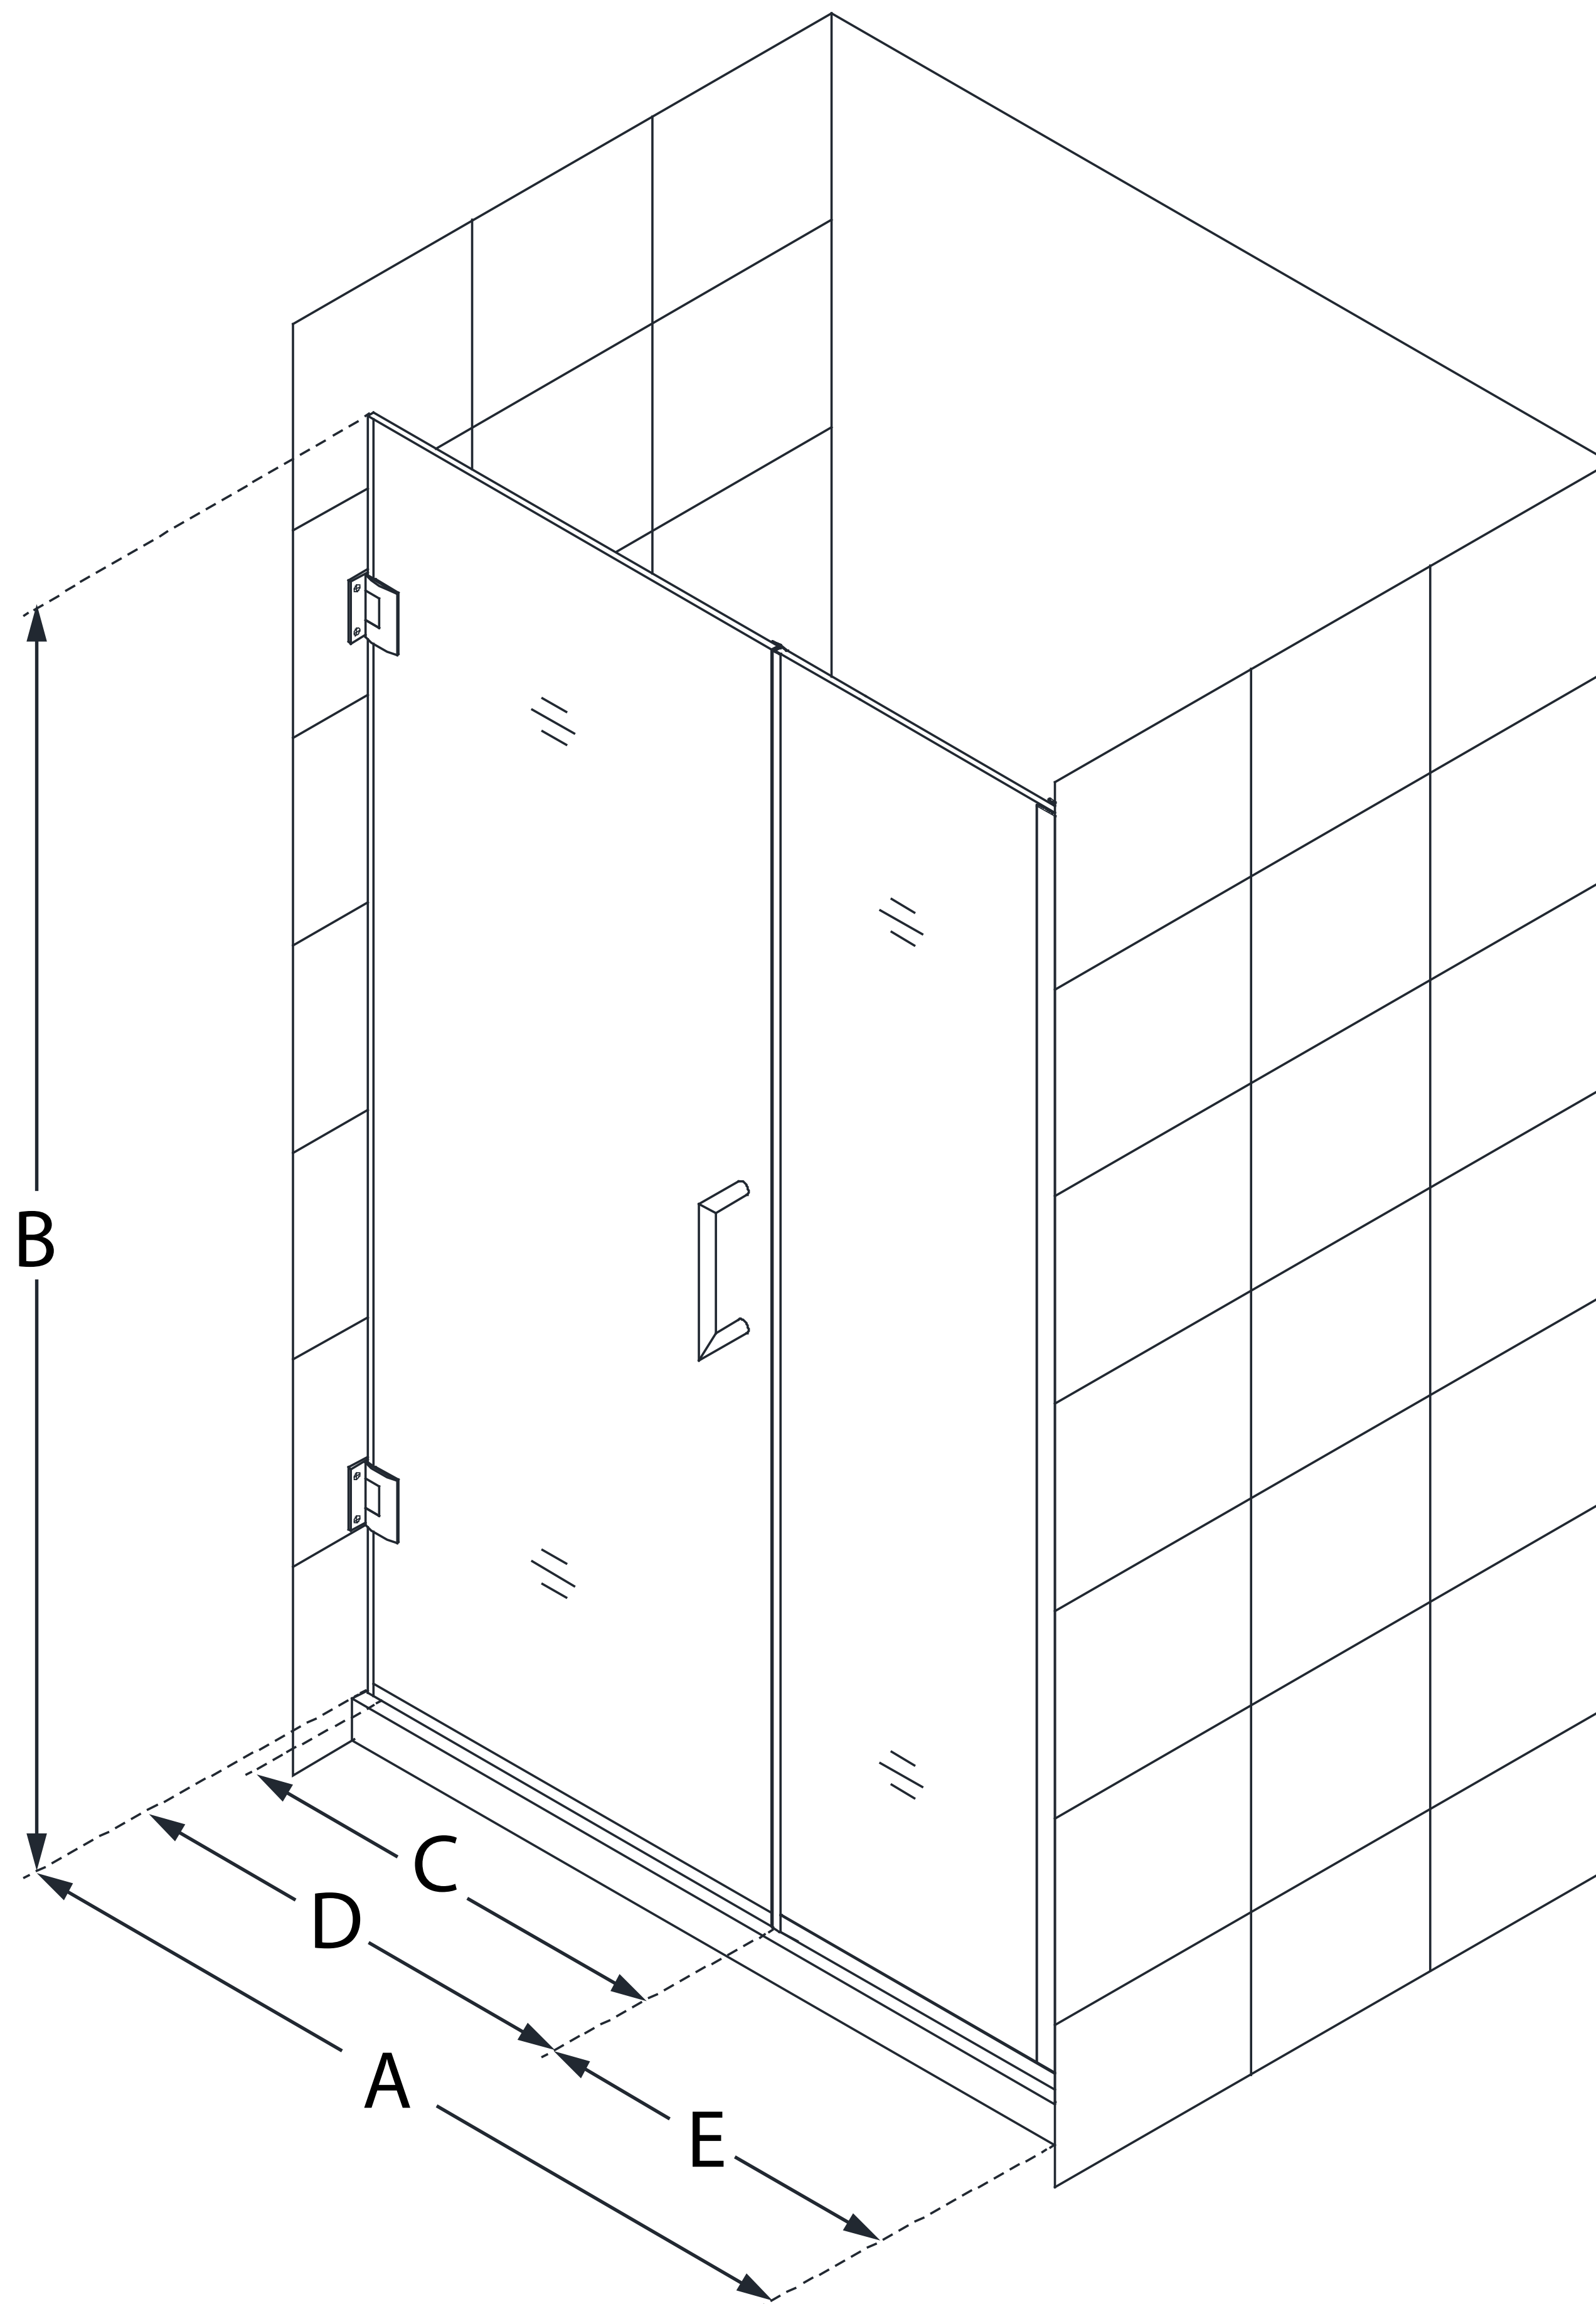

# UNIDOOR PLUS

DreamLine Unidoor Plus 31-31 1/2  
in. W x 72 in. H Frameless Hinged  
Shower Door, Clear Glass

**SWING DOOR**

## CONFIGURATION DIMENSIONS:

**A: 31 - 31 1/2 in.**

MODEL WIDTH

**B: 72 in.**

MODEL HEIGHT

**C: 24 in.**

ACCESS WIDTH

**D: 25 in.**

DOOR WIDTH

**E: 6 in.**

INLINE PANEL WIDTH

DreamLine reserves the right to update or modify the hardware or materials pictured without prior notice for the purpose of product improvement and customer satisfaction.