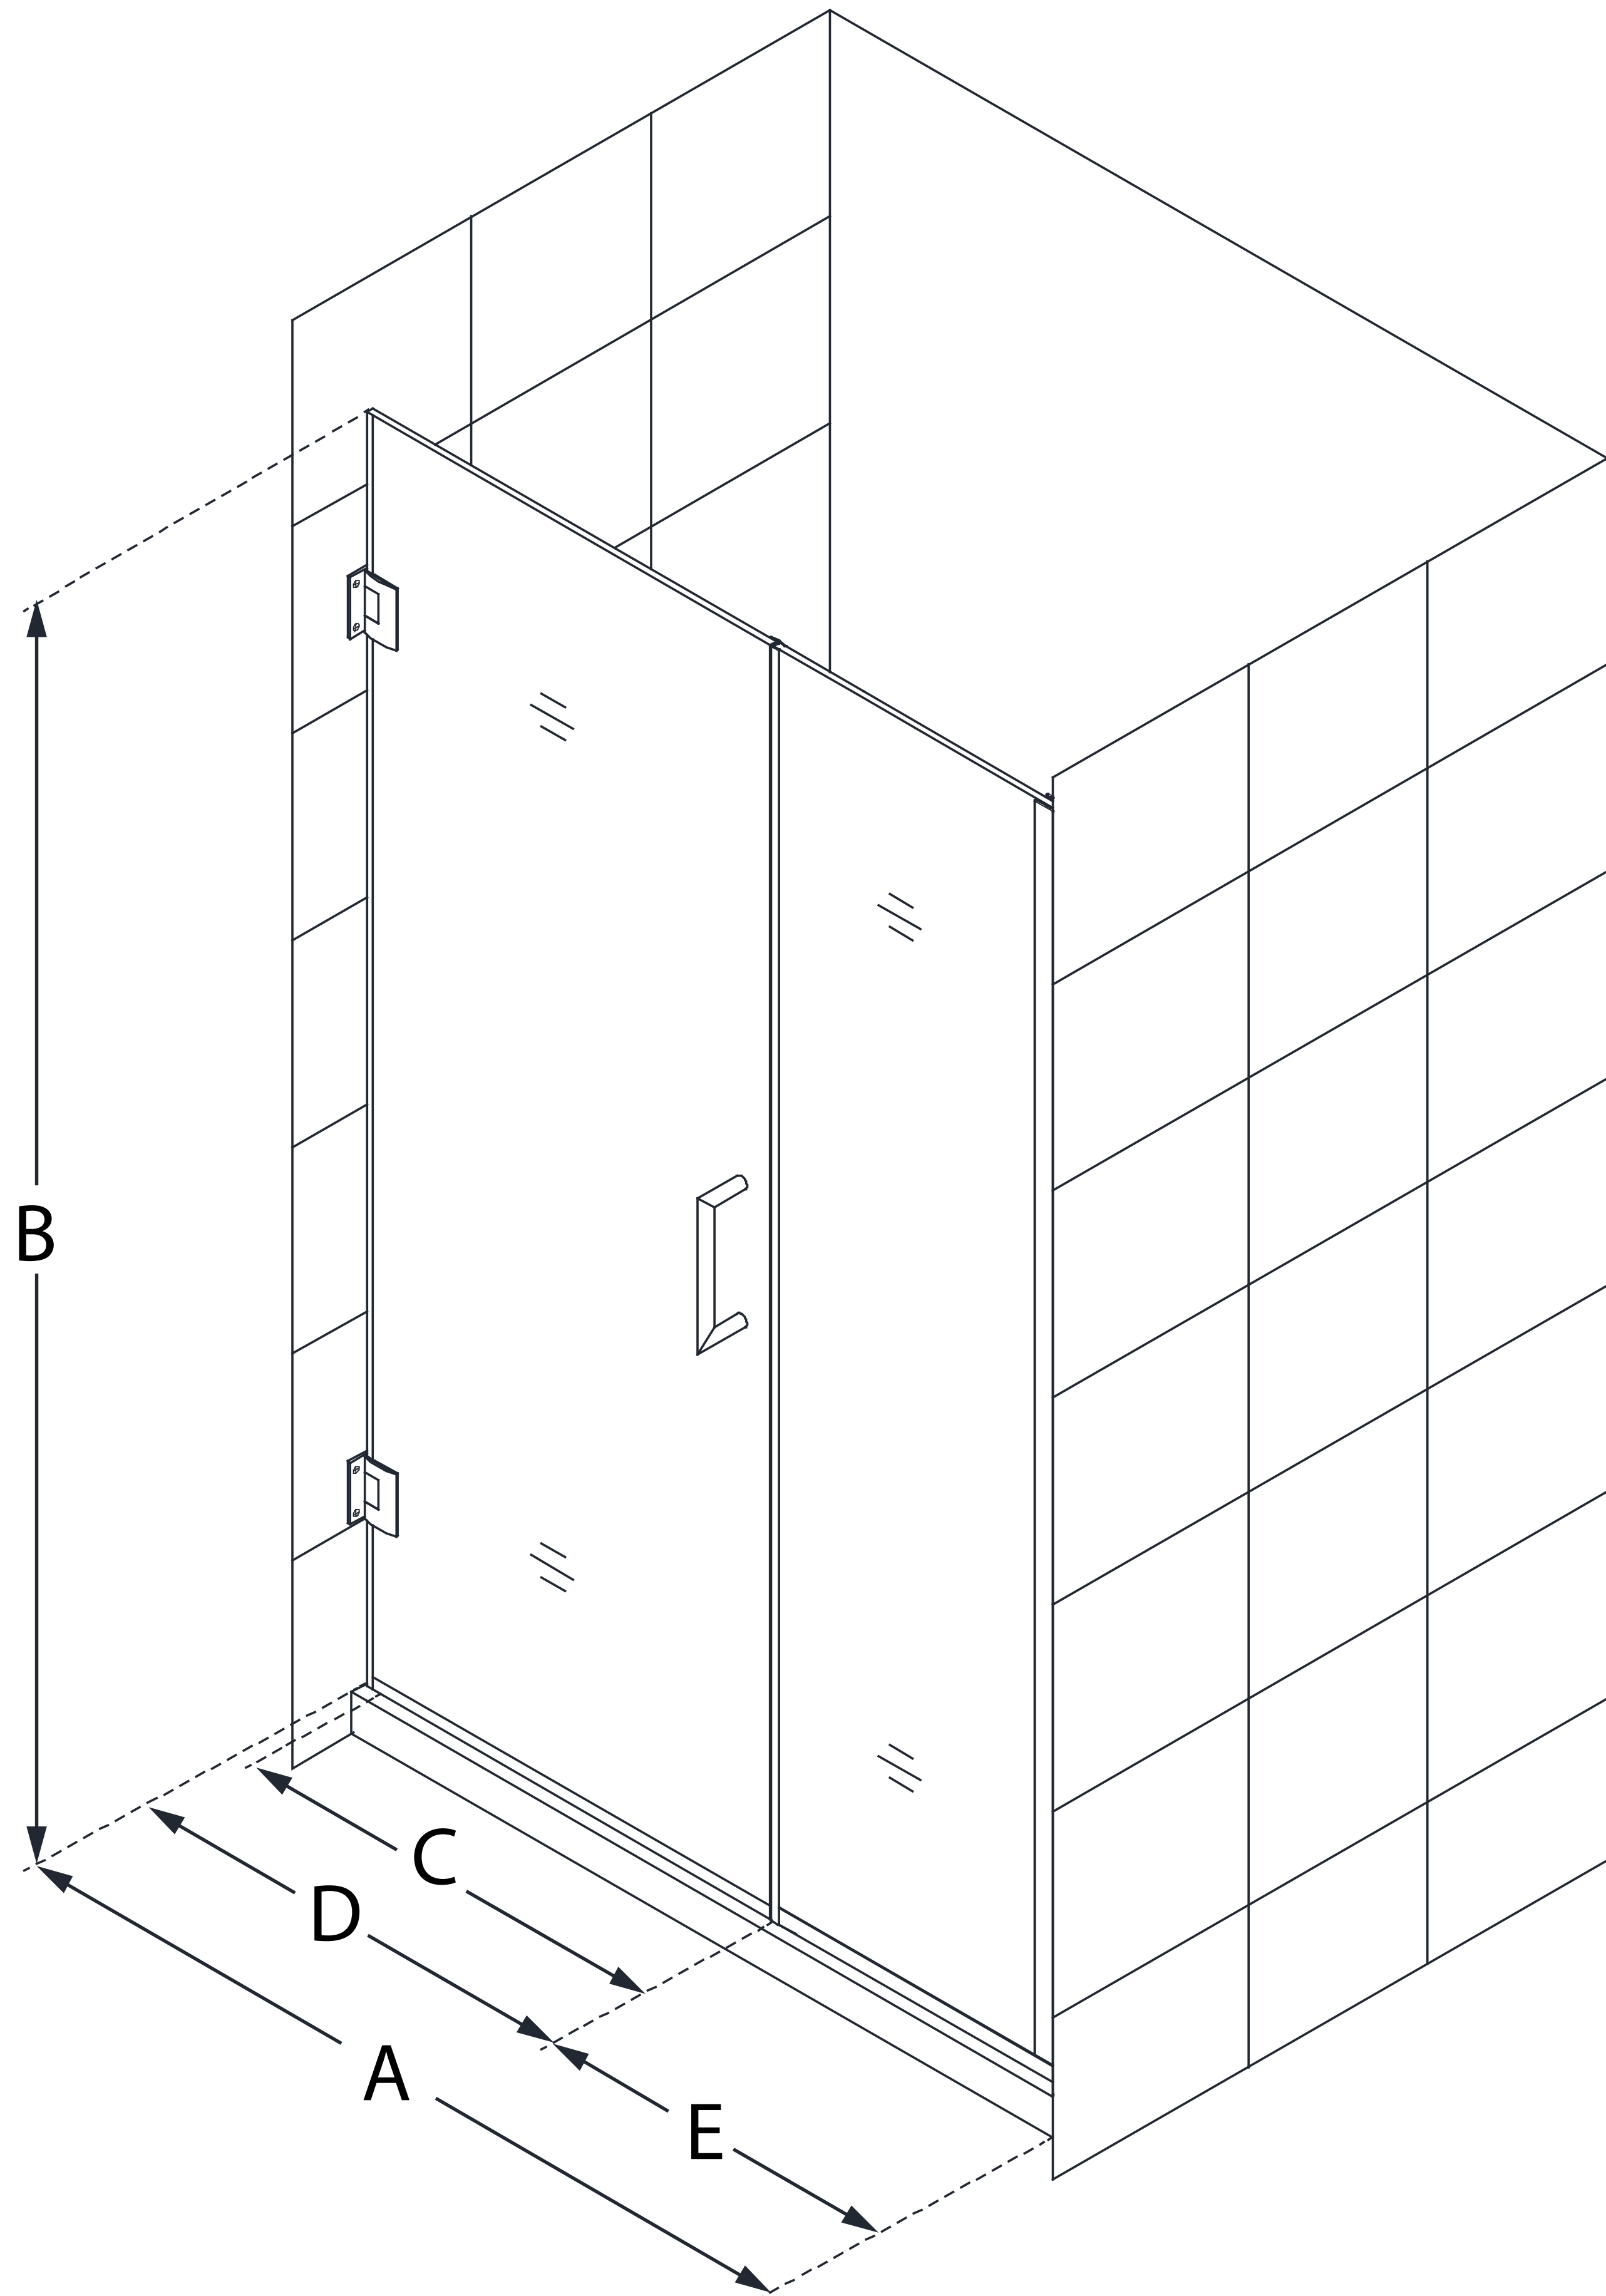

# UNIDOOR PLUS

DreamLine Unidoor Plus 30-30 1/2  
in. W x 72 in. H Frameless Hinged  
Shower Door, Clear Glass

**SWING DOOR**

## CONFIGURATION DIMENSIONS:

**A: 30 - 30 1/2 in.**

MODEL WIDTH

**B: 72 in.**

MODEL HEIGHT

**C: 23 in.**

ACCESS WIDTH

**D: 24 in.**

DOOR WIDTH

**E: 6 in.**

INLINE PANEL WIDTH

DreamLine reserves the right to update or modify the hardware or materials pictured without prior notice for the purpose of product improvement and customer satisfaction.