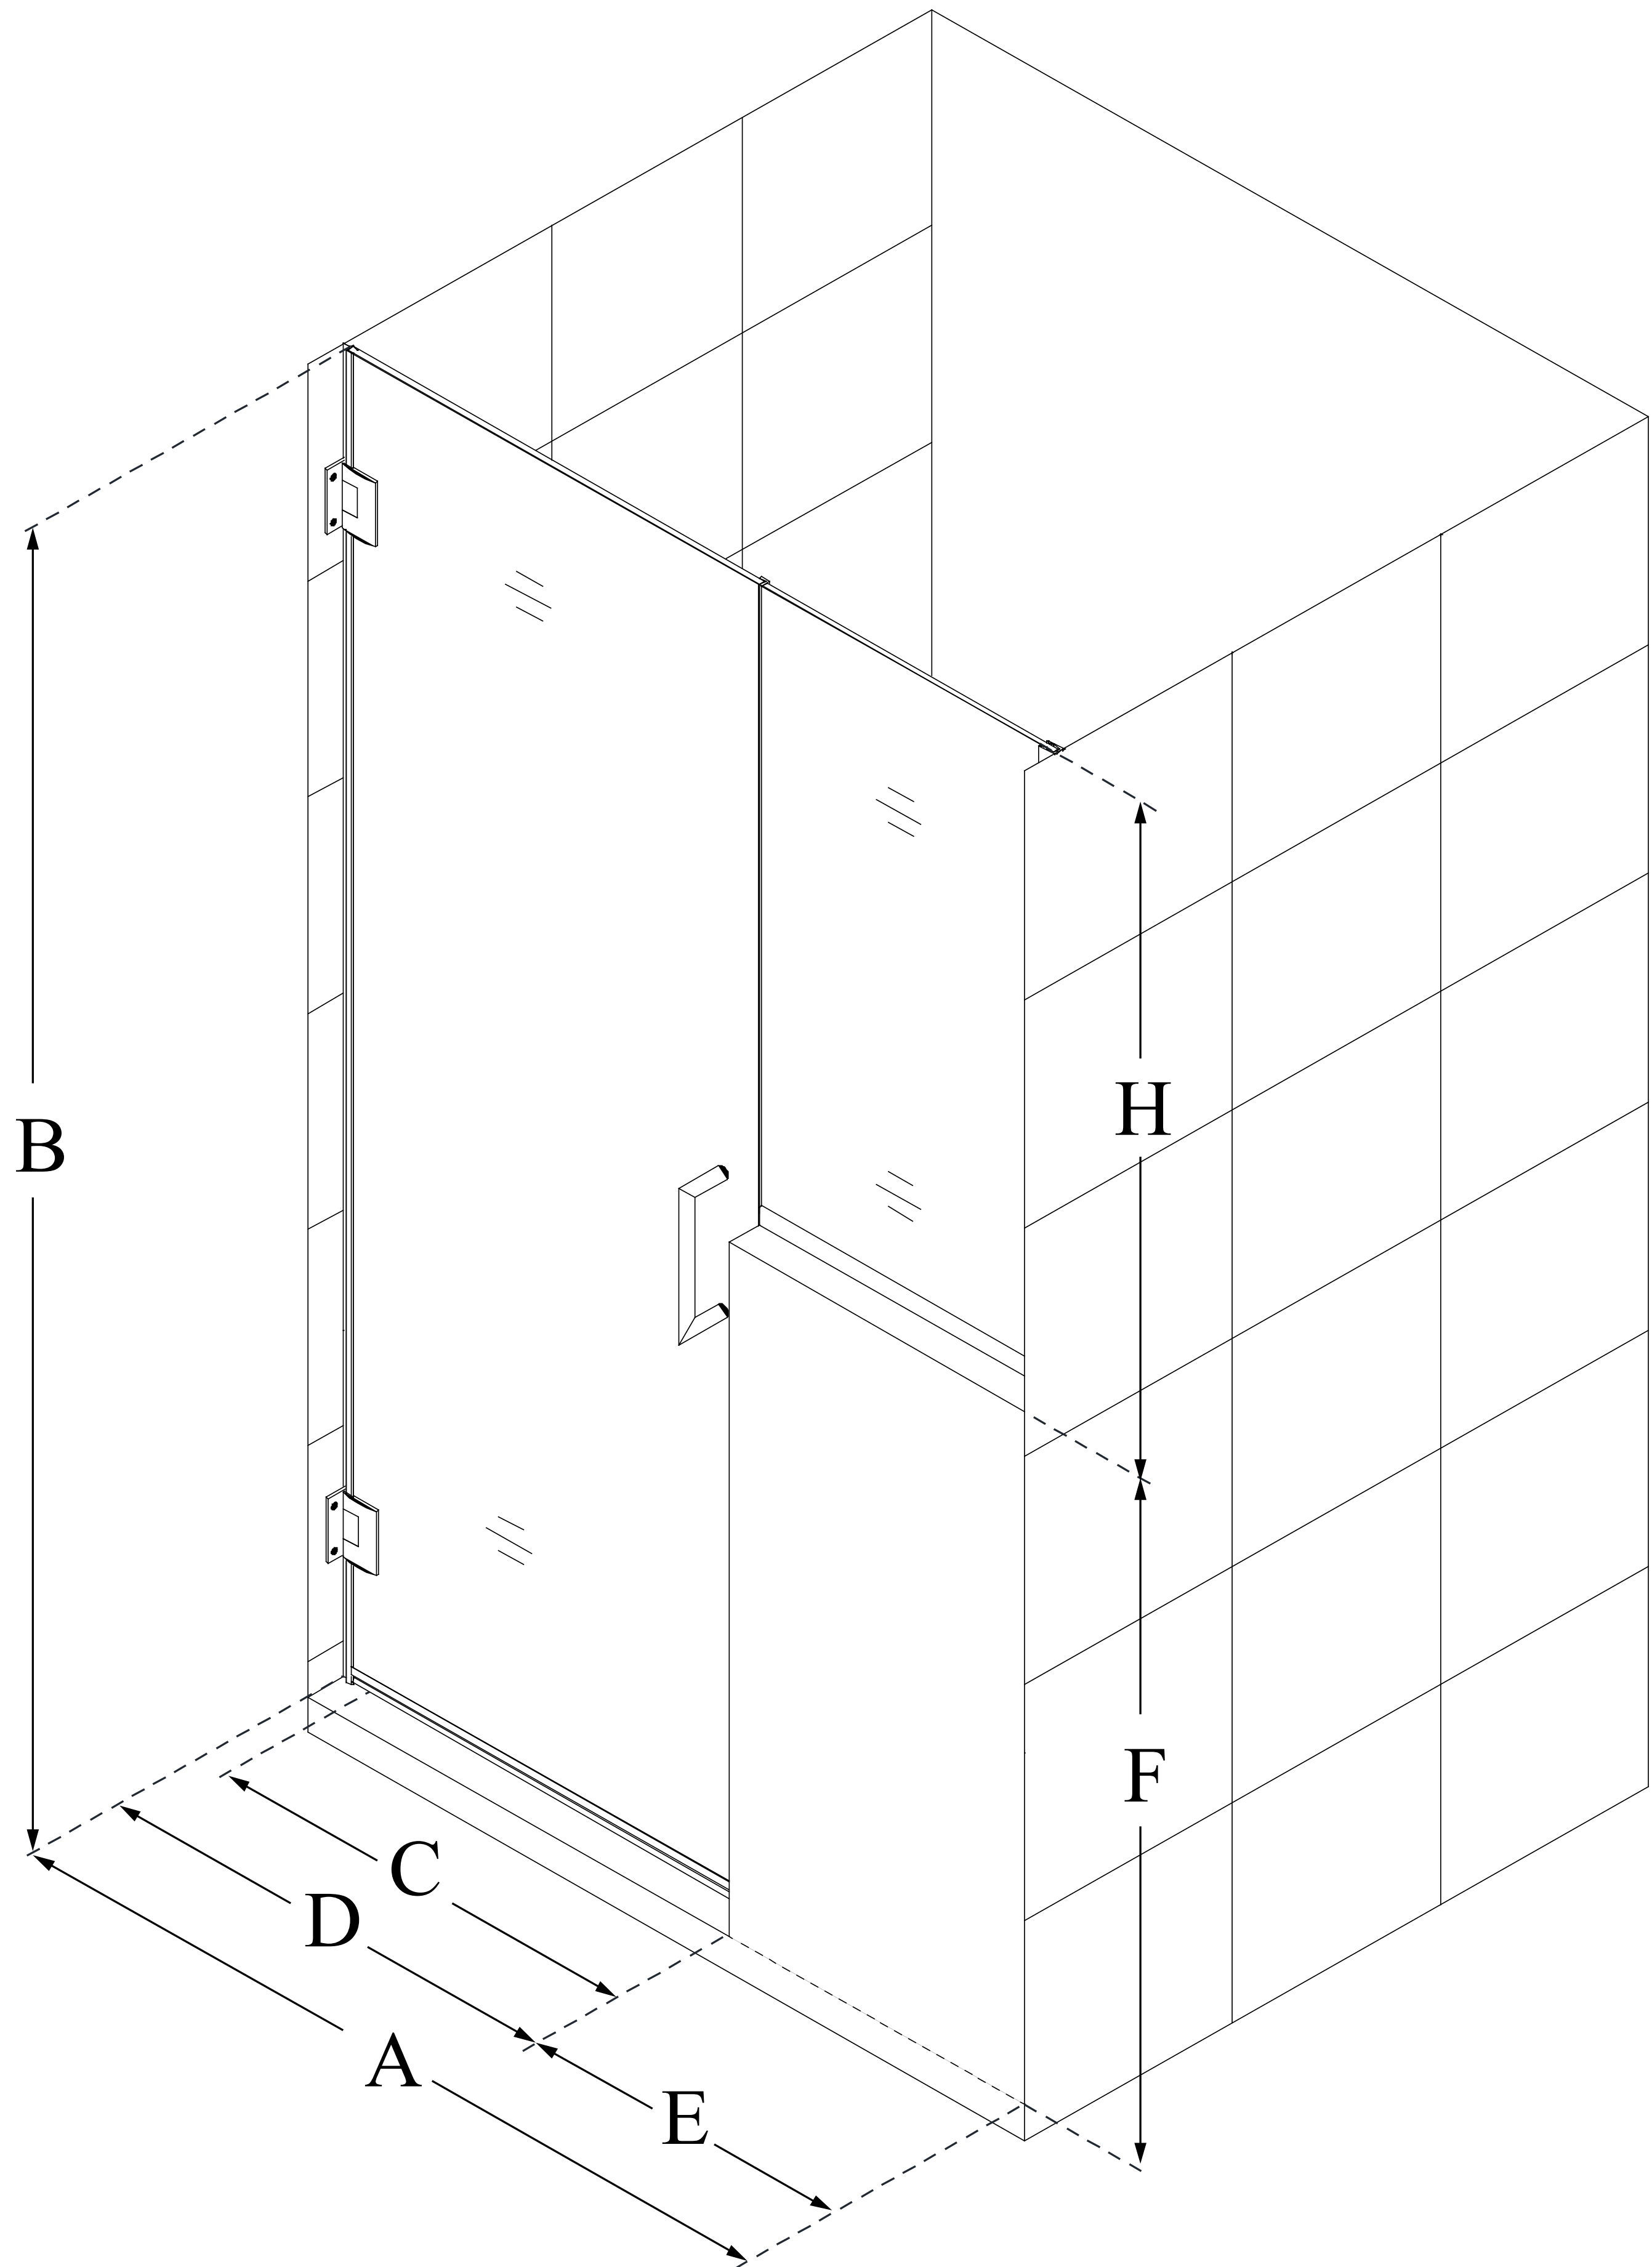

SHDR-24303036

UNIDOOR PLUS

DreamLine Unidoor Plus 60-60 1/2 in. W x 72 in. H Hinged Shower Door with 36 in. Half Panel, Clear Glass

SWING DOOR

CONFIGURATION DIMENSIONS:

A: 60 - 60 1/2 in.

MODEL WIDTH

B: 72 in.

MODEL HEIGHT

C: 29 in.

ACCESS WIDTH

D: 30 in.

DOOR WIDTH

E: 30 in.

INLINE BUTTRESS PANEL WIDTH

F: 36 in.

BUTTRESS WALL HEIGHT

H: 36 in.

BUTTRESS GLASS HEIGHT

DreamLine reserves the right to update or modify the hardware or materials pictured without prior notice for the purpose of product improvement and customer satisfaction.