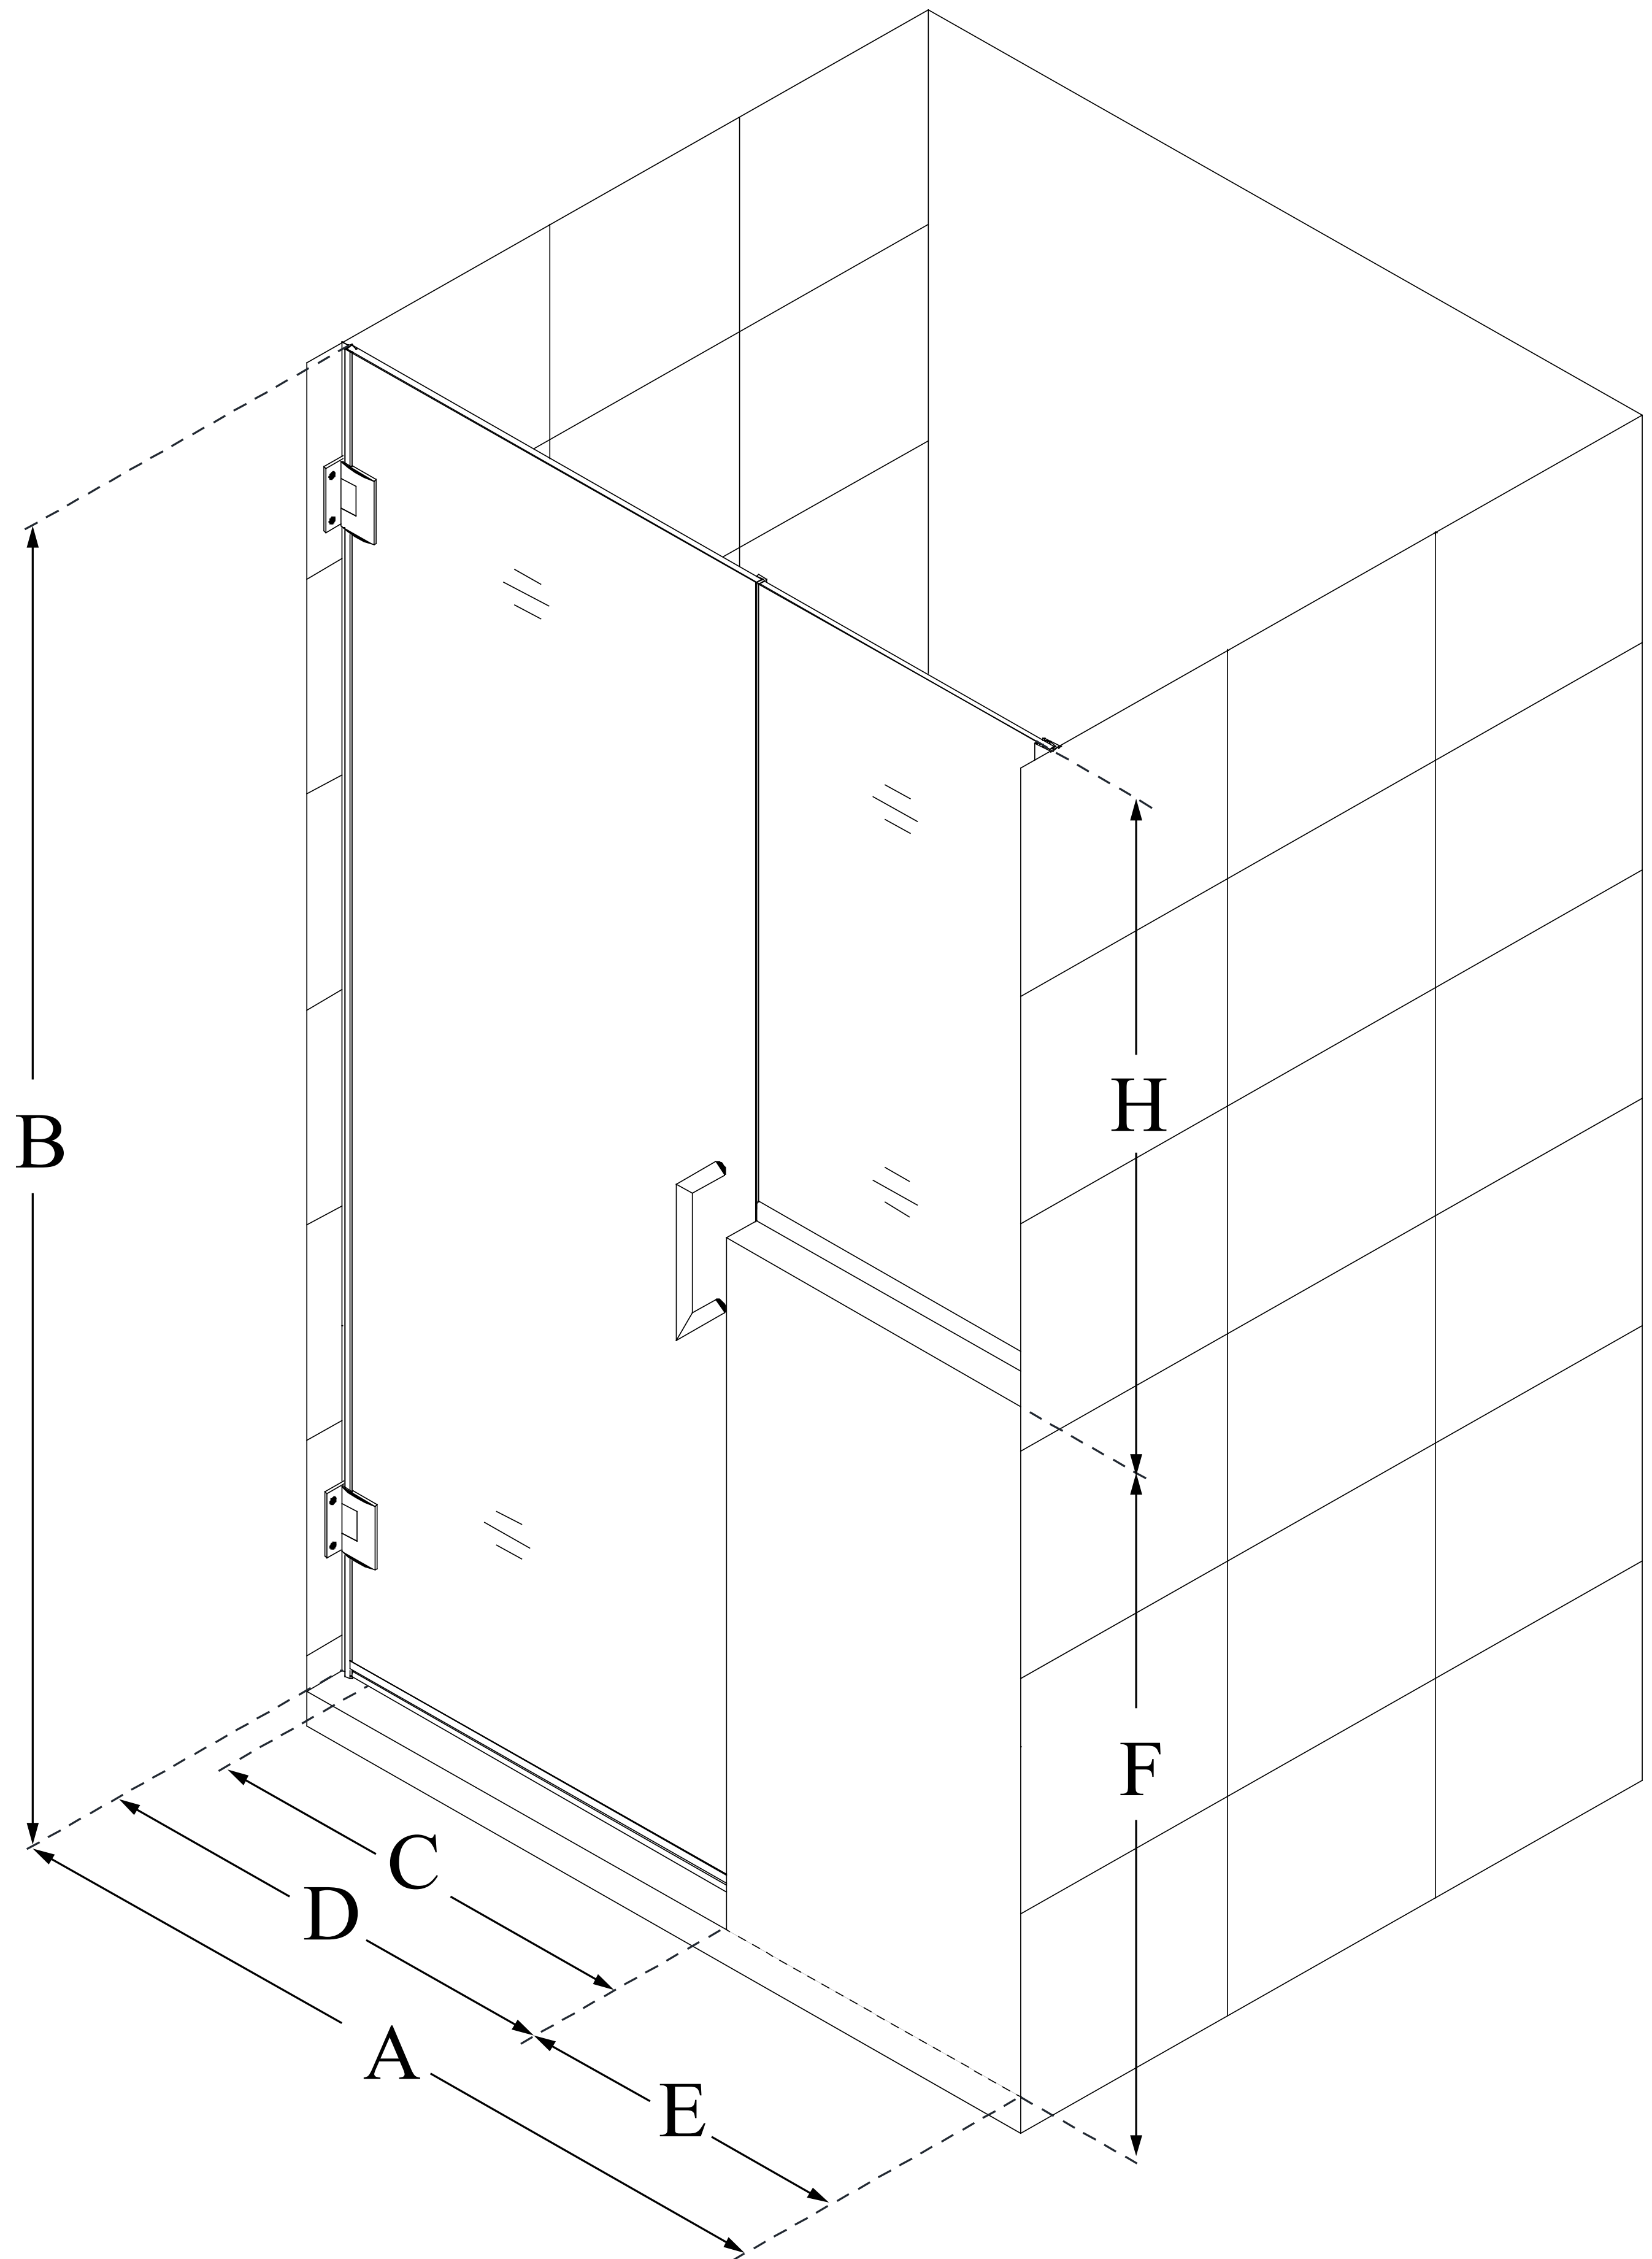

SHDR-24303034

UNIDOOR PLUS

DreamLine Unidoor Plus 60-60 1/2
in. W x 72 in. H Hinged Shower Door
with 34 in. Half Panel, Clear Glass

SWING DOOR

CONFIGURATION DIMENSIONS:

A: 60 - 60 1/2 in.

MODEL WIDTH

B: 72 in.

MODEL HEIGHT

C: 29 in.

ACCESS WIDTH

D: 30 in.

DOOR WIDTH

E: 30 in.

INLINE BUTTRESS PANEL WIDTH

F: 38 in.

BUTTRESS WALL HEIGHT

H: 34 in.

BUTTRESS GLASS HEIGHT

DreamLine reserves the right to update or modify the hardware or materials pictured without prior notice for the purpose of product improvement and customer satisfaction.