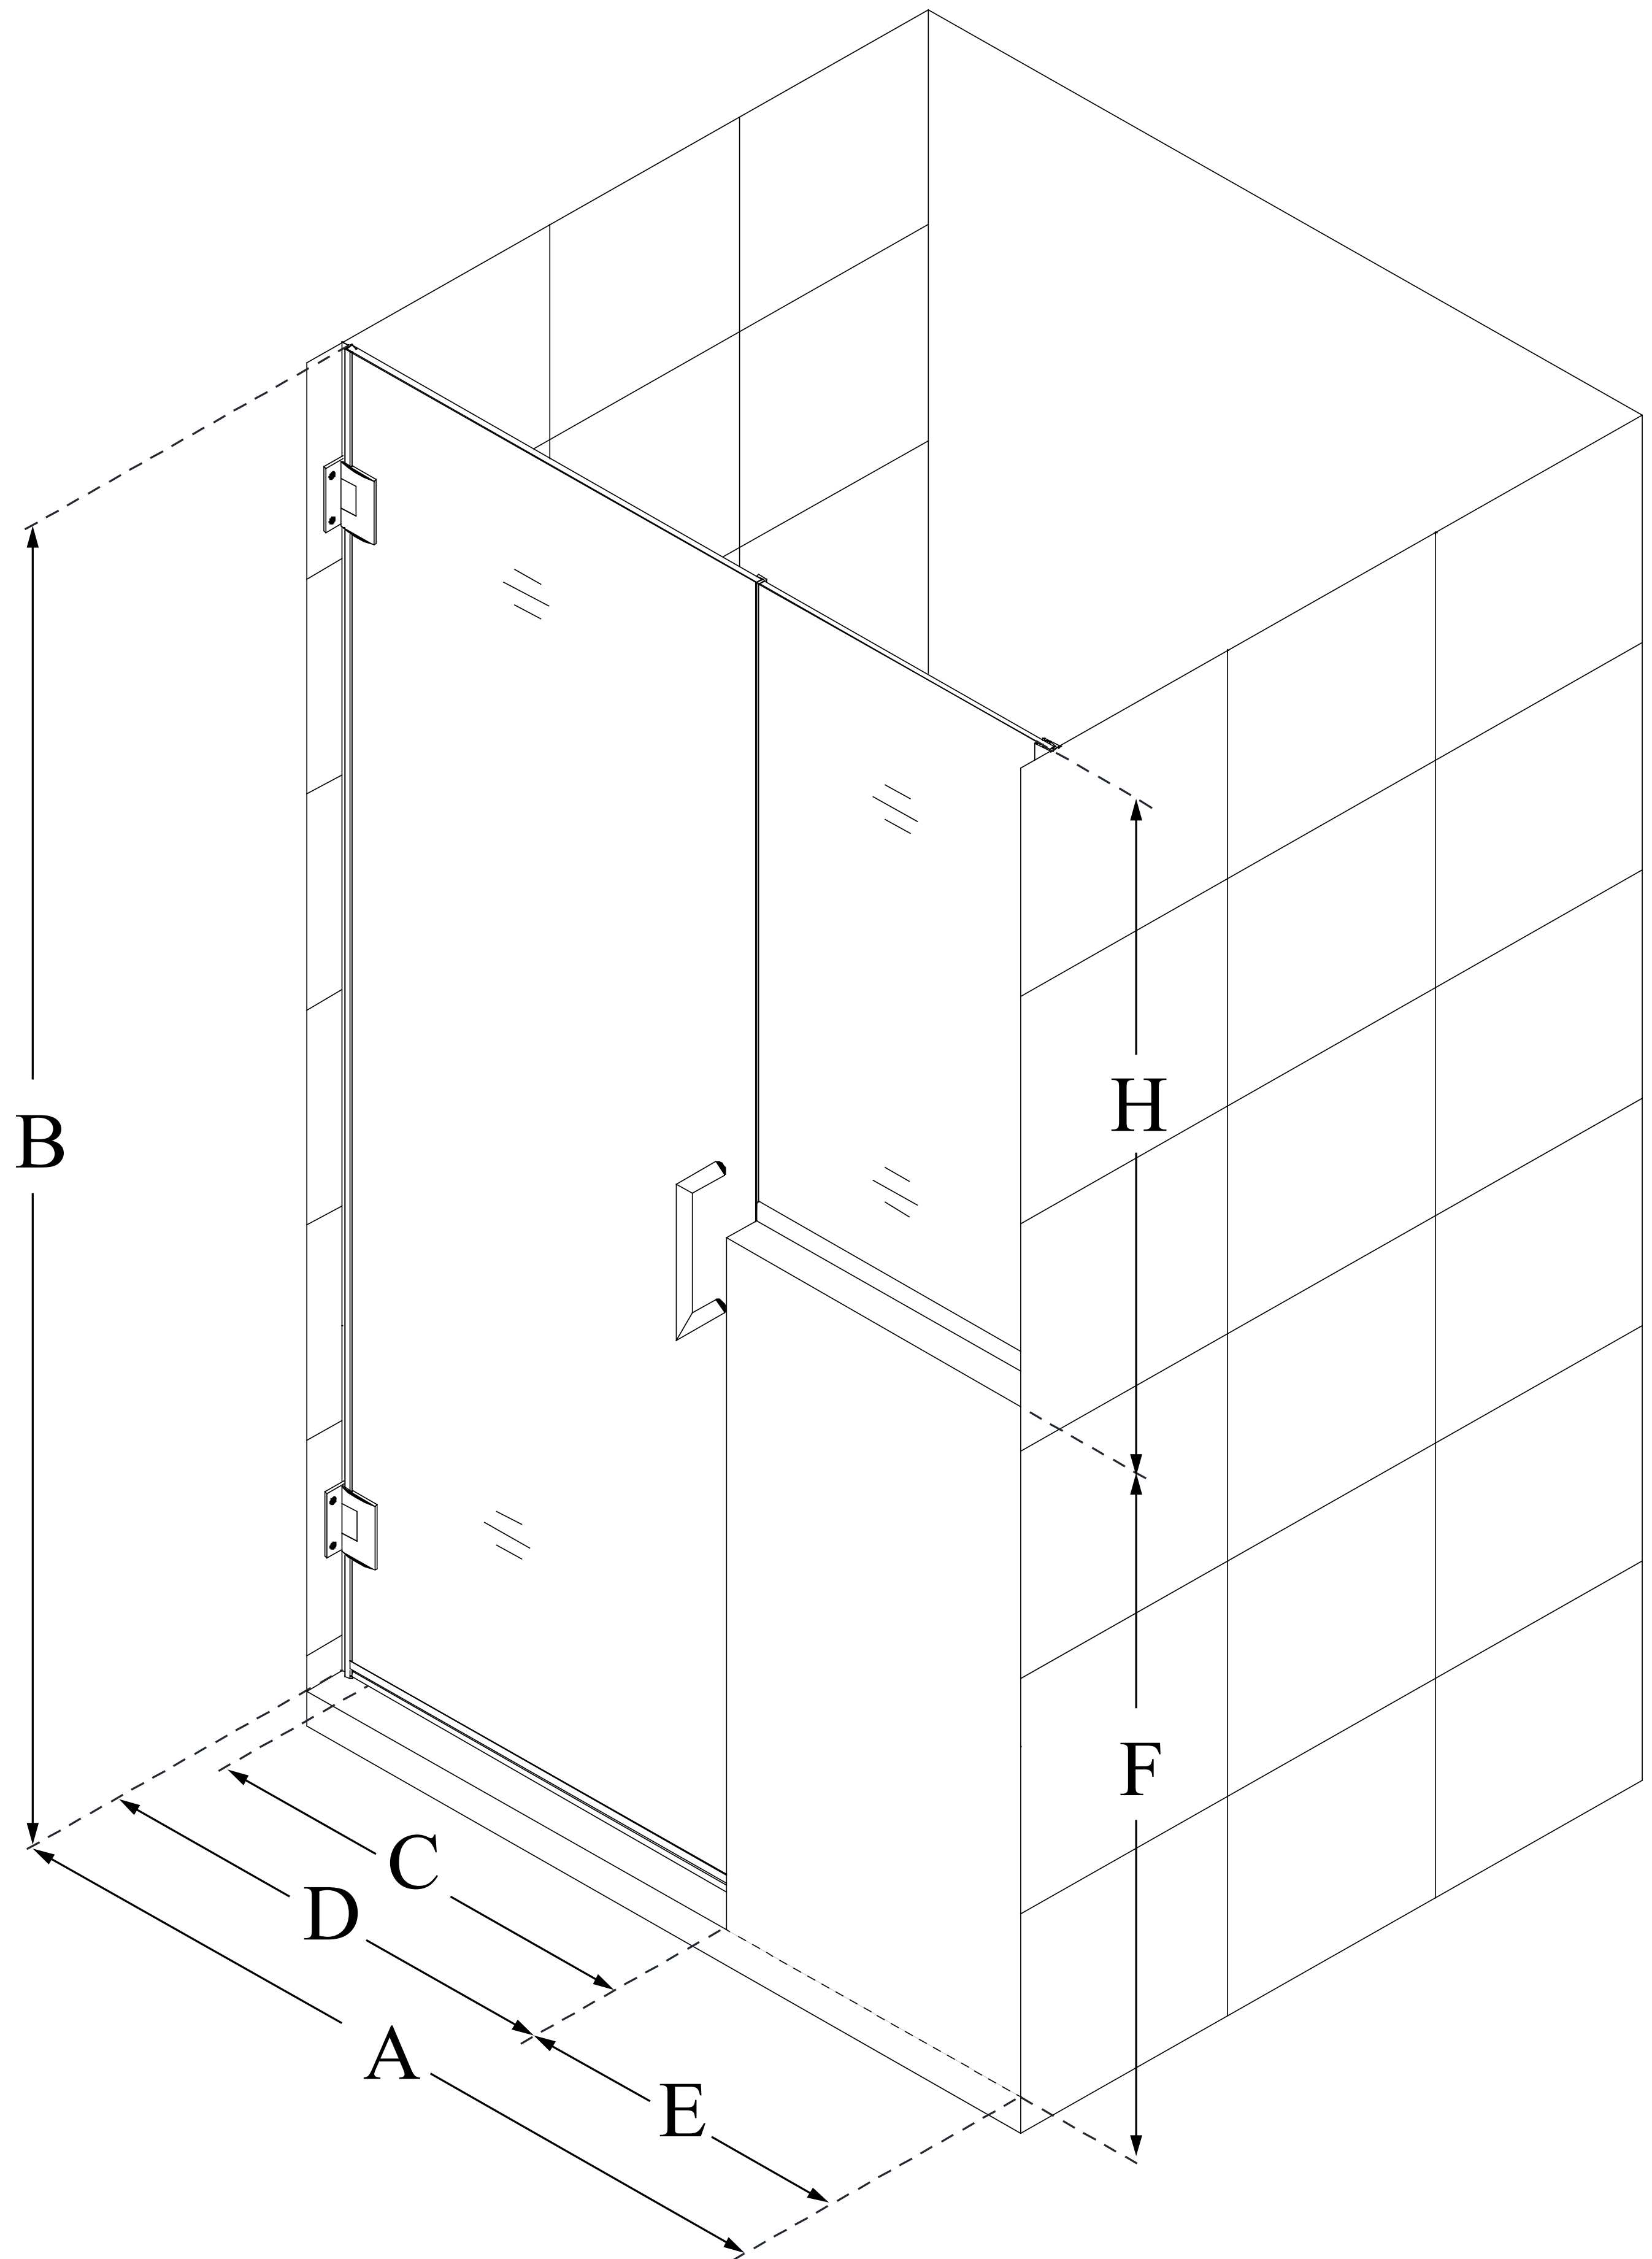

SHDR-24283036

UNIDOOR PLUS

DreamLine Unidoor Plus 58-58 1/2
in. W x 72 in. H Hinged Shower Door
with 36 in. Half Panel, Clear Glass

SWING DOOR

CONFIGURATION DIMENSIONS:

A: 58 - 58 1/2 in.

MODEL WIDTH

B: 72 in.

MODEL HEIGHT

C: 27 in.

ACCESS WIDTH

D: 28 in.

DOOR WIDTH

E: 30 in.

INLINE BUTTRESS PANEL WIDTH

F: 36 in.

BUTTRESS WALL HEIGHT

H: 36 in.

BUTTRESS GLASS HEIGHT

DreamLine reserves the right to update or modify the hardware or materials pictured without prior notice for the purpose of product improvement and customer satisfaction.