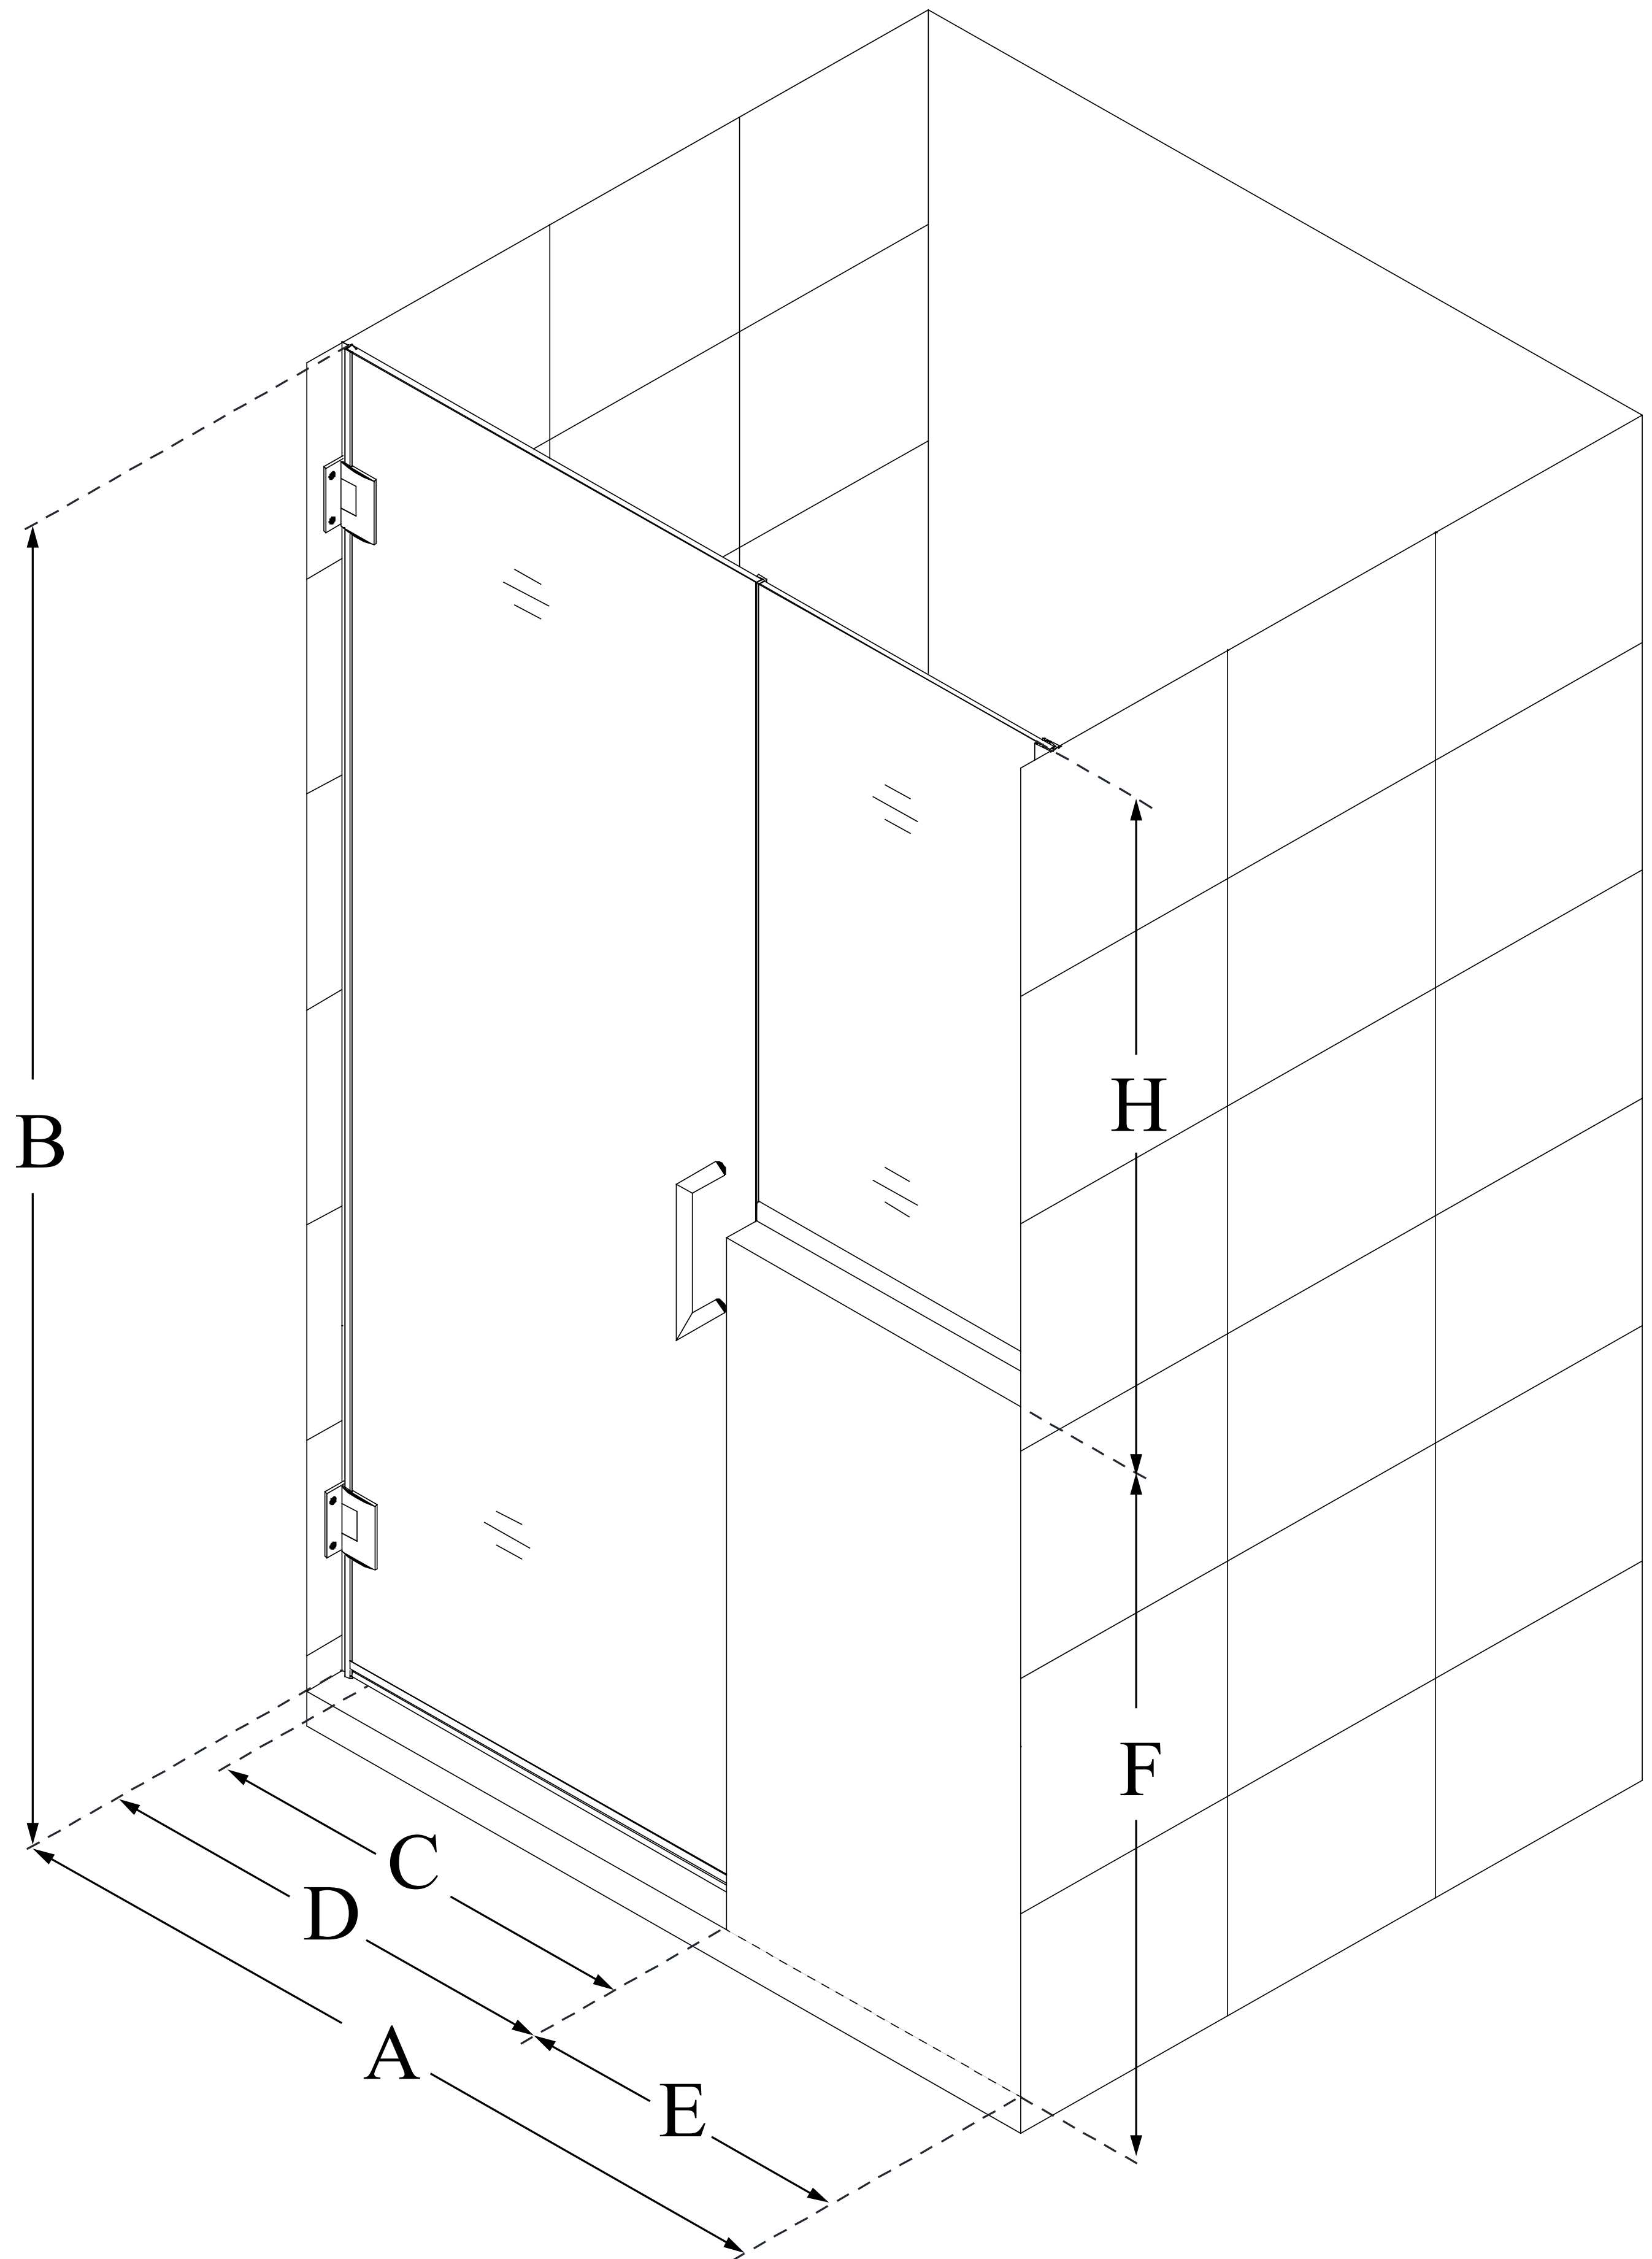

SHDR-24273036

UNIDOOR PLUS

DreamLine Unidoor Plus 57-57 1/2
in. W x 72 in. H Hinged Shower Door
with 36 in. Half Panel, Clear Glass

SWING DOOR

CONFIGURATION DIMENSIONS:

A: 57 - 57 1/2 in.

MODEL WIDTH

B: 72 in.

MODEL HEIGHT

C: 26 in.

ACCESS WIDTH

D: 27 in.

DOOR WIDTH

E: 30 in.

INLINE BUTTRESS PANEL WIDTH

F: 36 in.

BUTTRESS WALL HEIGHT

H: 36 in.

BUTTRESS GLASS HEIGHT

DreamLine reserves the right to update or modify the hardware or materials pictured without prior notice for the purpose of product improvement and customer satisfaction.