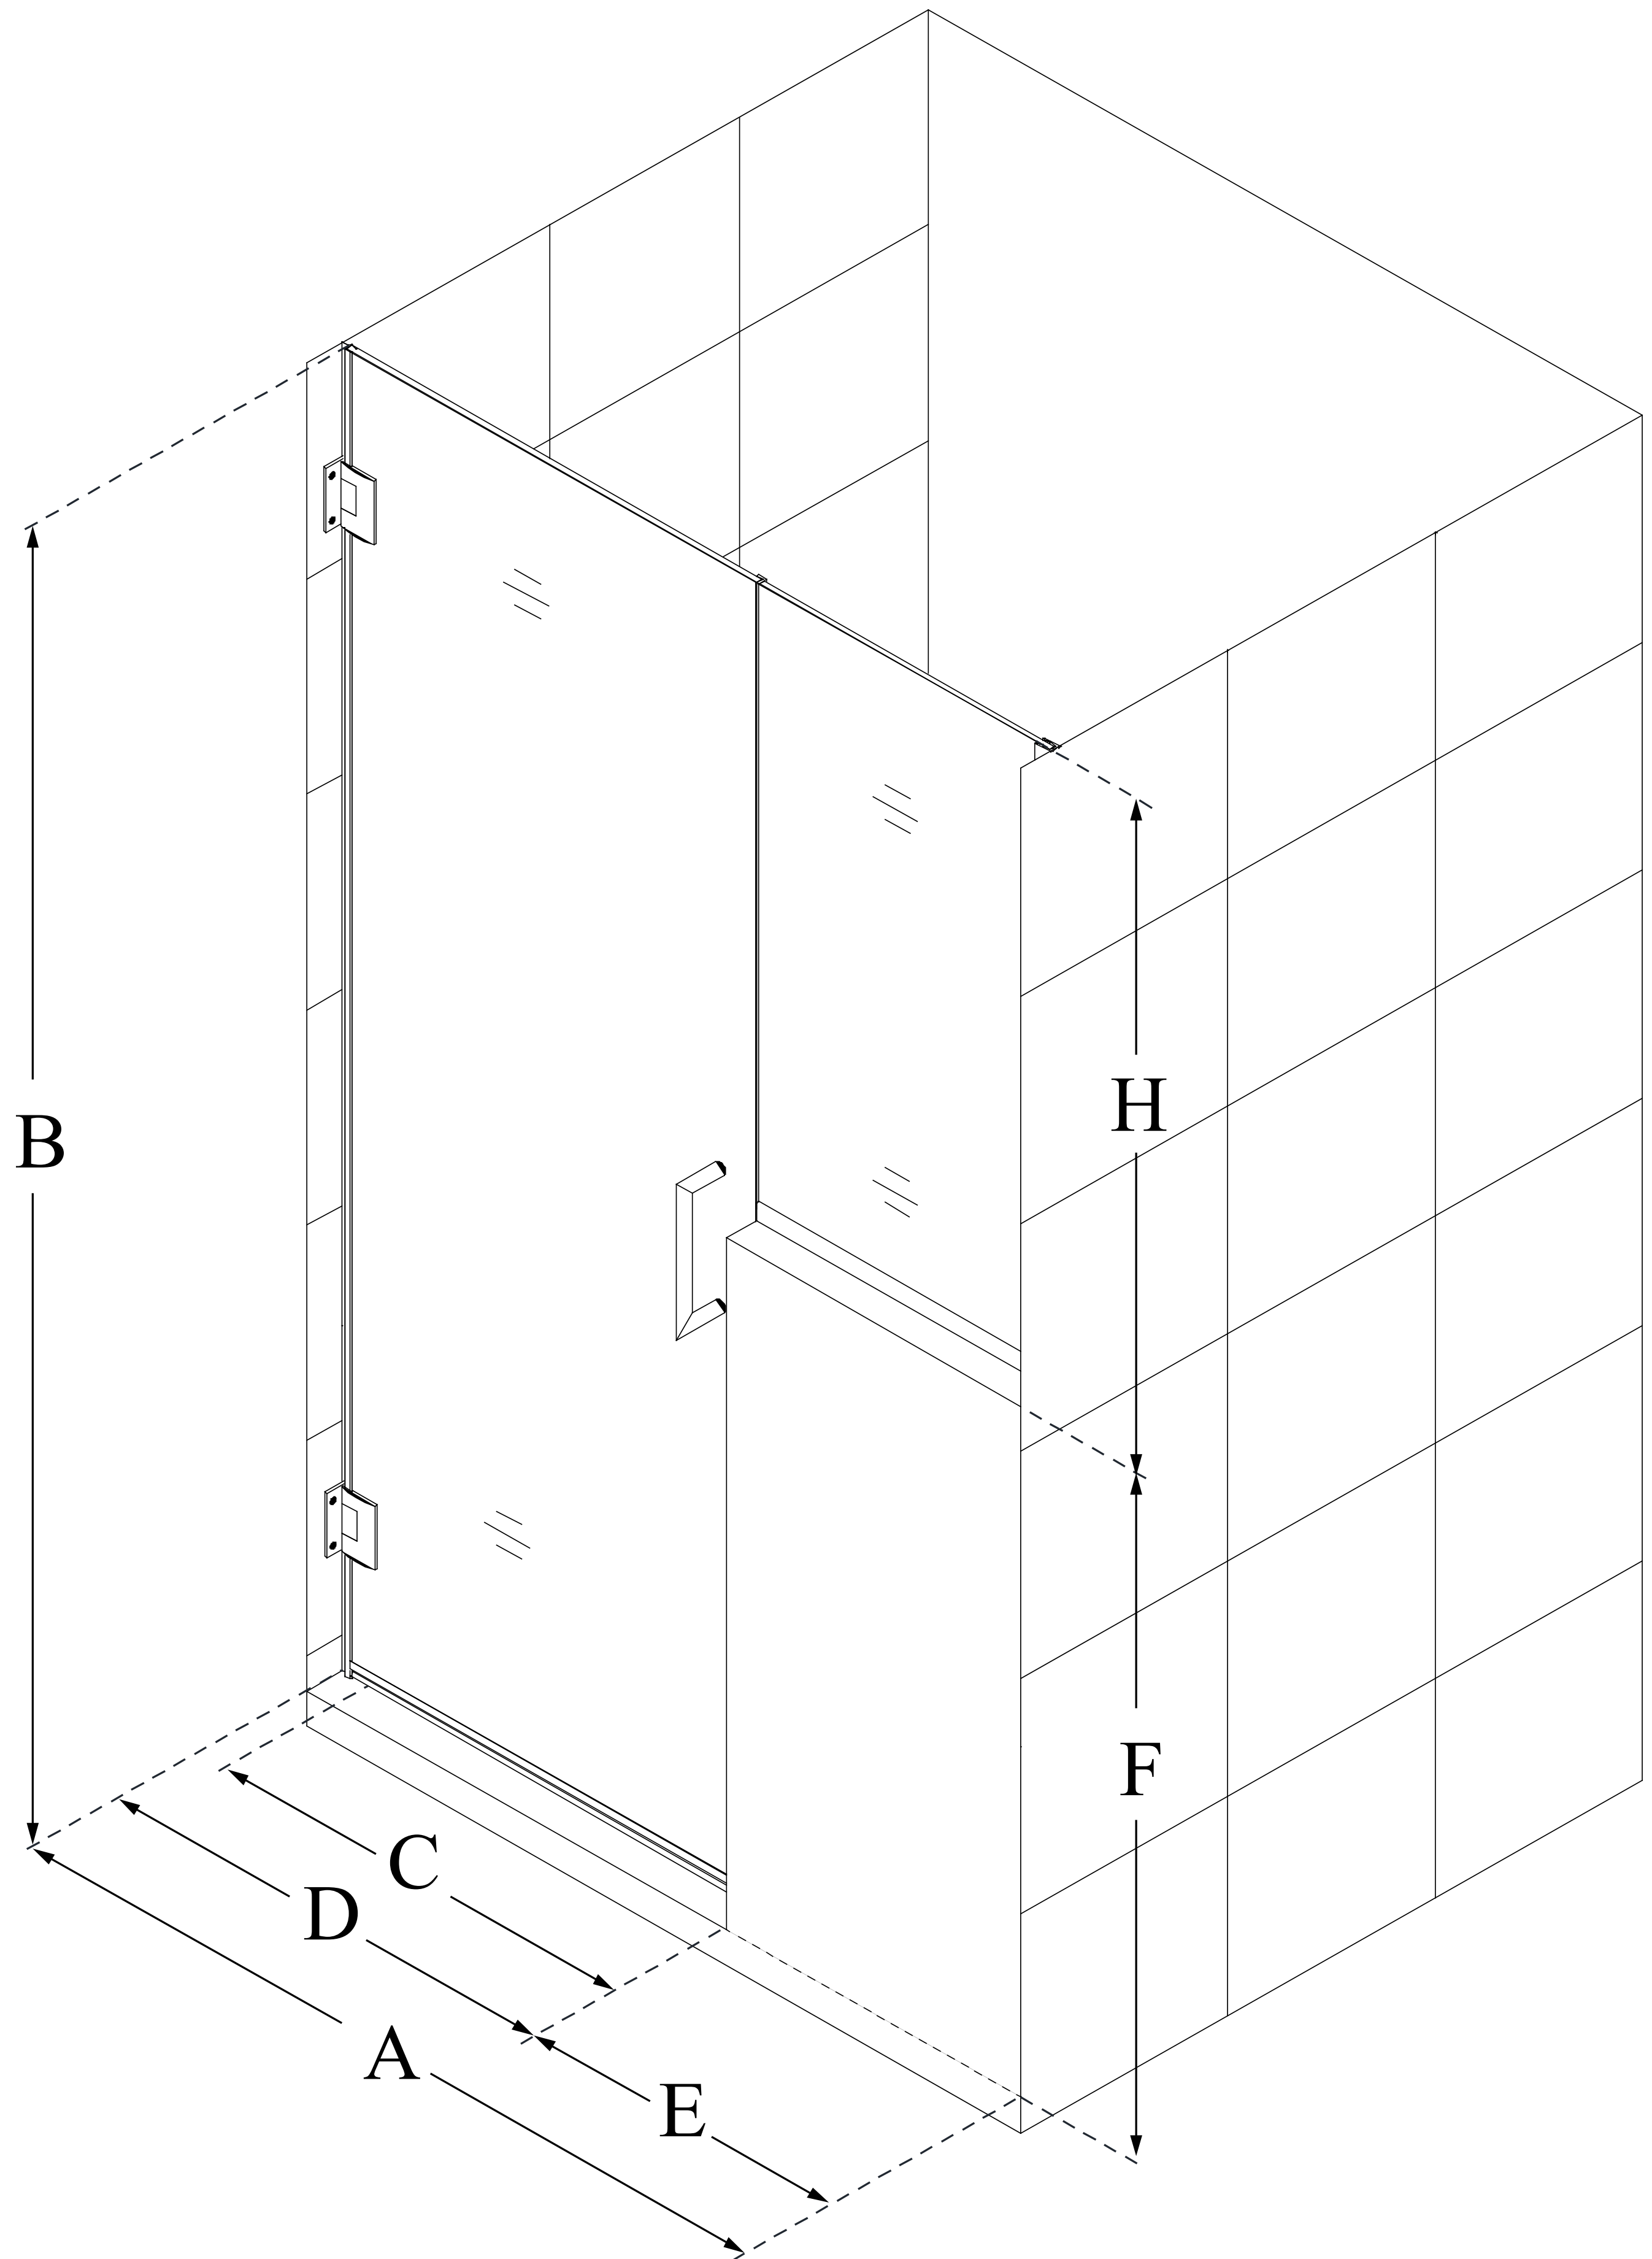

SHDR-24273034

UNIDOOR PLUS

DreamLine Unidoor Plus 57-57 1/2
in. W x 72 in. H Hinged Shower Door
with 34 in. Half Panel, Clear Glass

SWING DOOR

CONFIGURATION DIMENSIONS:

A: 57 - 57 1/2 in.

MODEL WIDTH

B: 72 in.

MODEL HEIGHT

C: 26 in.

ACCESS WIDTH

D: 27 in.

DOOR WIDTH

E: 30 in.

INLINE BUTTRESS PANEL WIDTH

F: 38 in.

BUTTRESS WALL HEIGHT

H: 34 in.

BUTTRESS GLASS HEIGHT

DreamLine reserves the right to update or modify the hardware or materials pictured without prior notice for the purpose of product improvement and customer satisfaction.