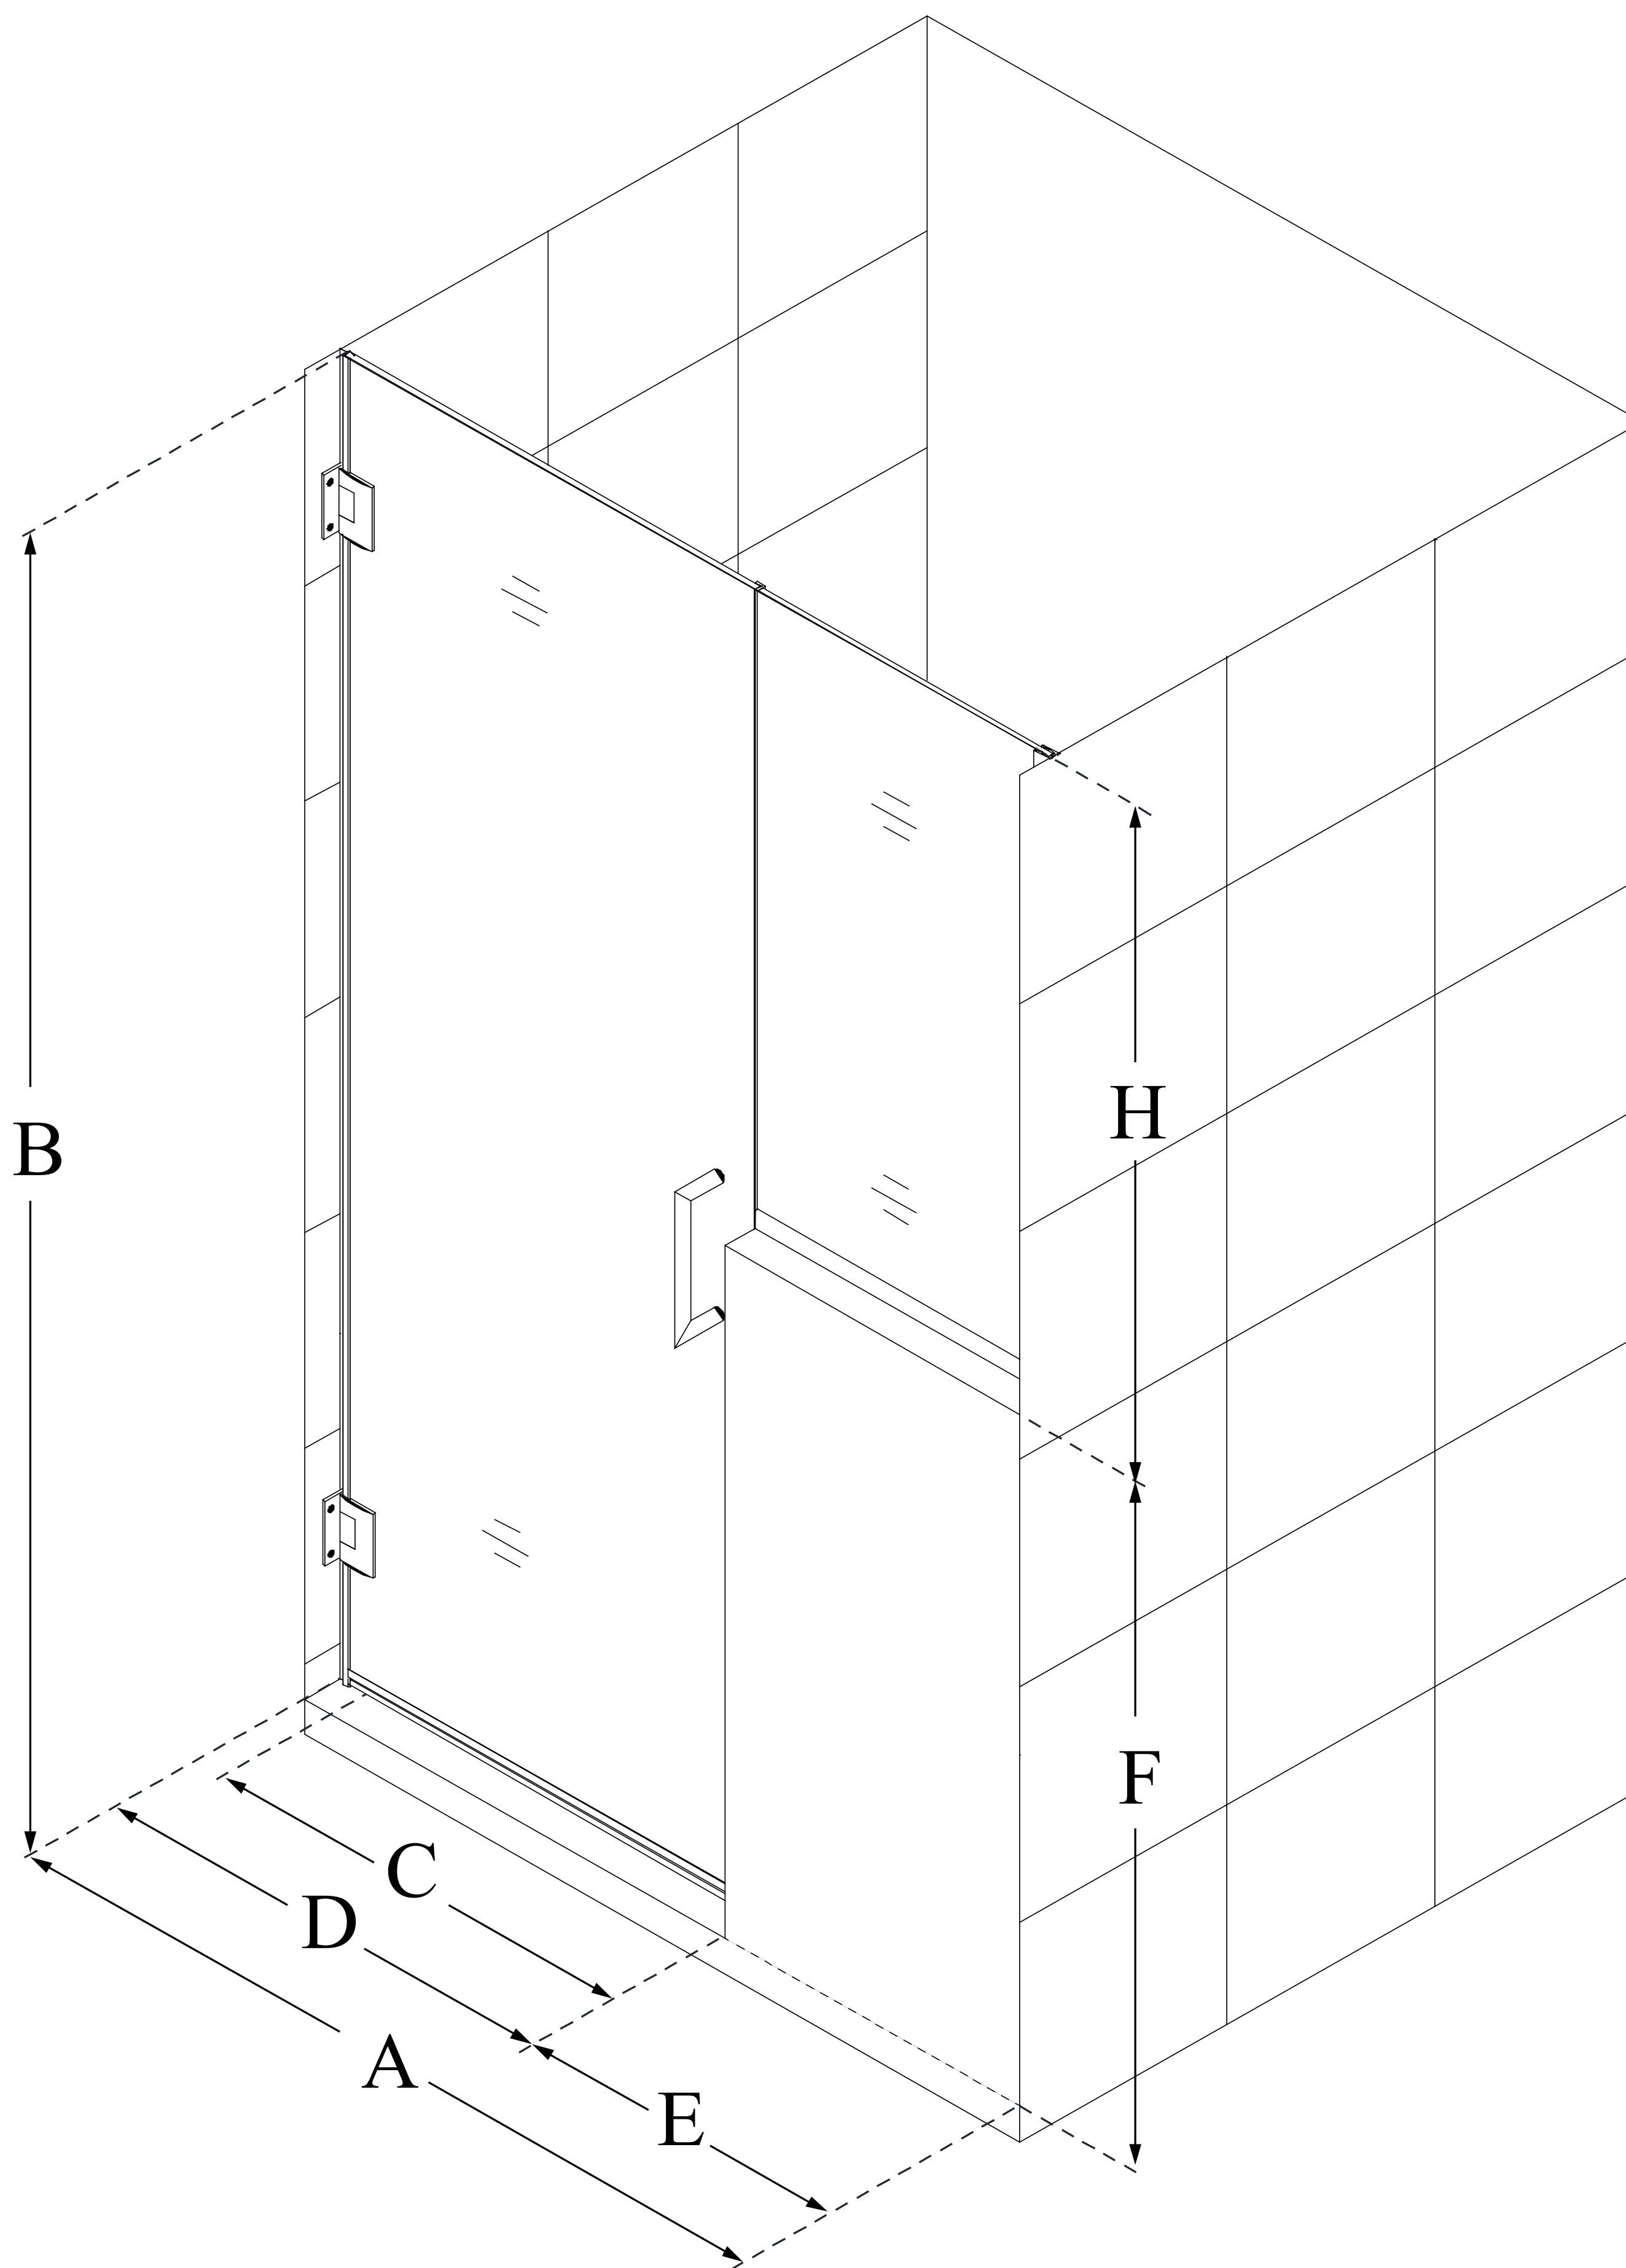

SHDR-24303634

UNIDOOR PLUS

DreamLine Unidoor Plus 66-66 1/2
in. W x 72 in. H Hinged Shower Door
with 34 in. Half Panel, Clear Glass

SWING DOOR

CONFIGURATION DIMENSIONS:

A: 66 - 66 1/2 in.

MODEL WIDTH

B: 72 in.

MODEL HEIGHT

C: 29 in.

ACCESS WIDTH

D: 30 in.

DOOR WIDTH

E: 36 in.

INLINE BUTTRESS PANEL WIDTH

F: 38 in.

BUTTRESS WALL HEIGHT

H: 34 in.

BUTTRESS GLASS HEIGHT

DreamLine reserves the right to update or modify the hardware or materials pictured without prior notice for the purpose of product improvement and customer satisfaction.