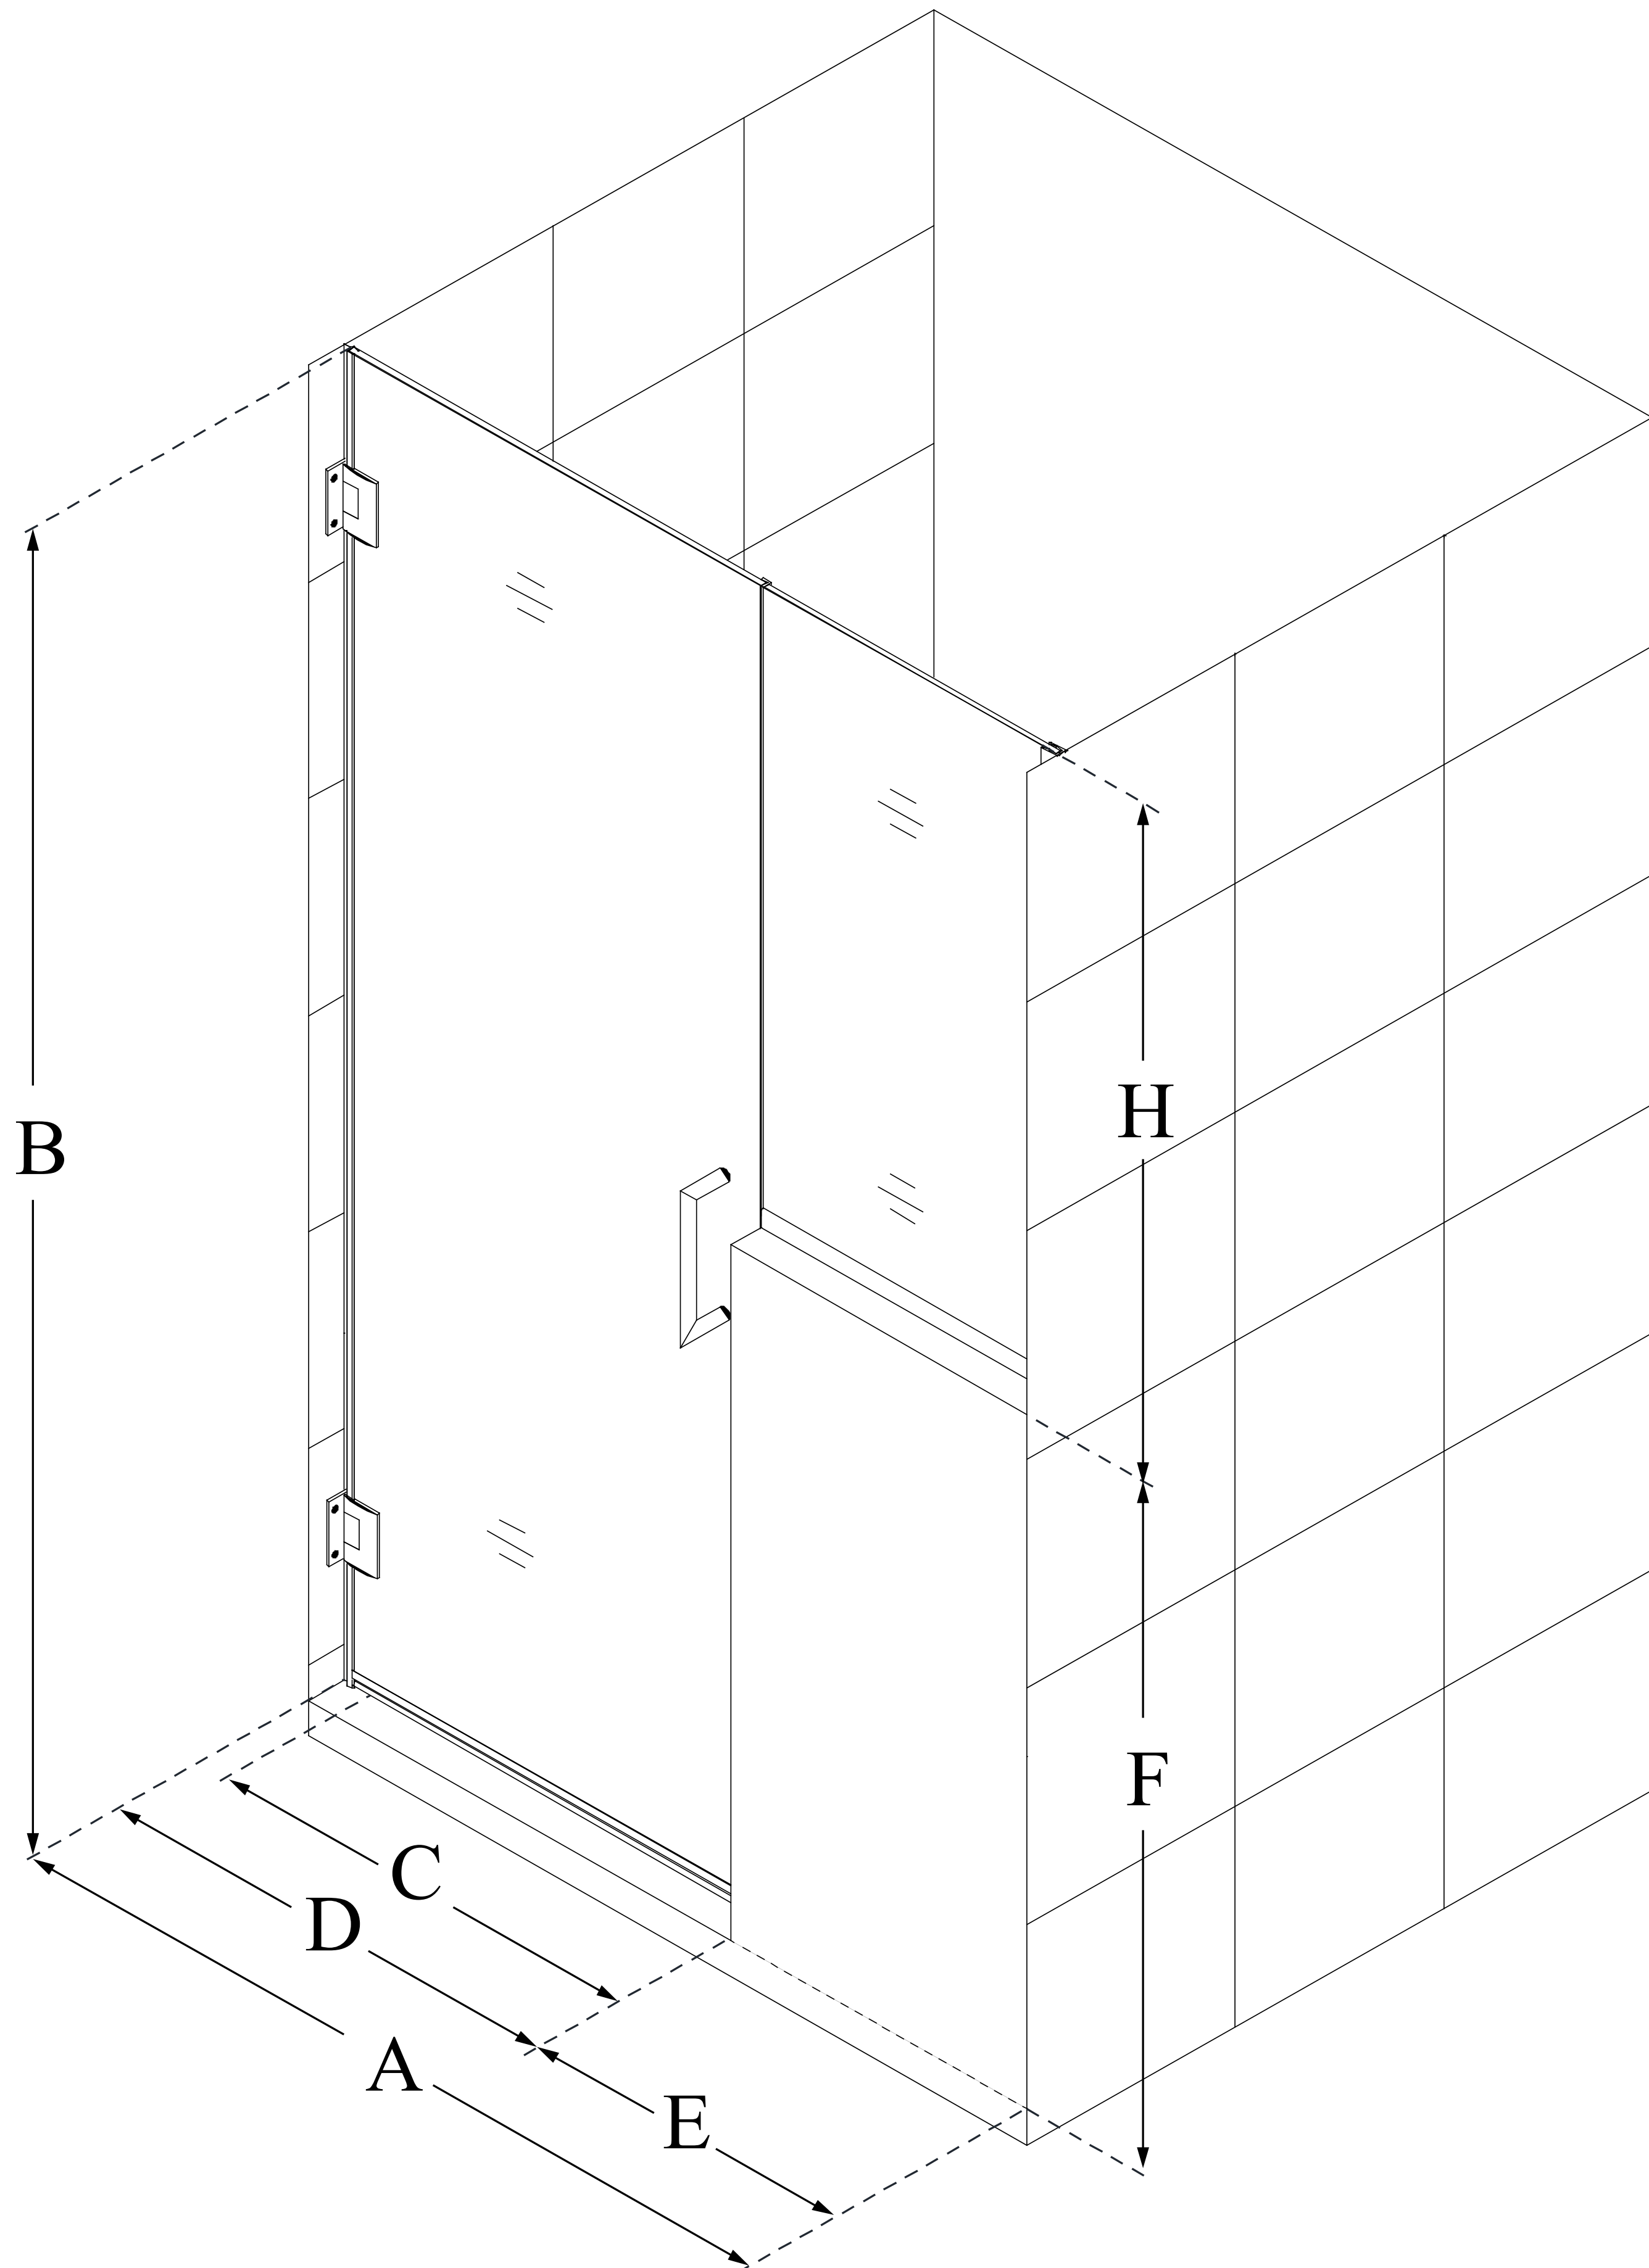

SHDR-24293636

UNIDOOR PLUS

DreamLine Unidoor Plus 65-65 1/2
in. W x 72 in. H Hinged Shower Door
with 36 in. Half Panel, Clear Glass

SWING DOOR

CONFIGURATION DIMENSIONS:

A: 65 - 65 1/2 in.

MODEL WIDTH

B: 72 in.

MODEL HEIGHT

C: 28 in.

ACCESS WIDTH

D: 29 in.

DOOR WIDTH

E: 36 in.

INLINE BUTTRESS PANEL WIDTH

F: 36 in.

BUTTRESS WALL HEIGHT

H: 36 in.

BUTTRESS GLASS HEIGHT

DreamLine reserves the right to update or modify the hardware or materials pictured without prior notice for the purpose of product improvement and customer satisfaction.