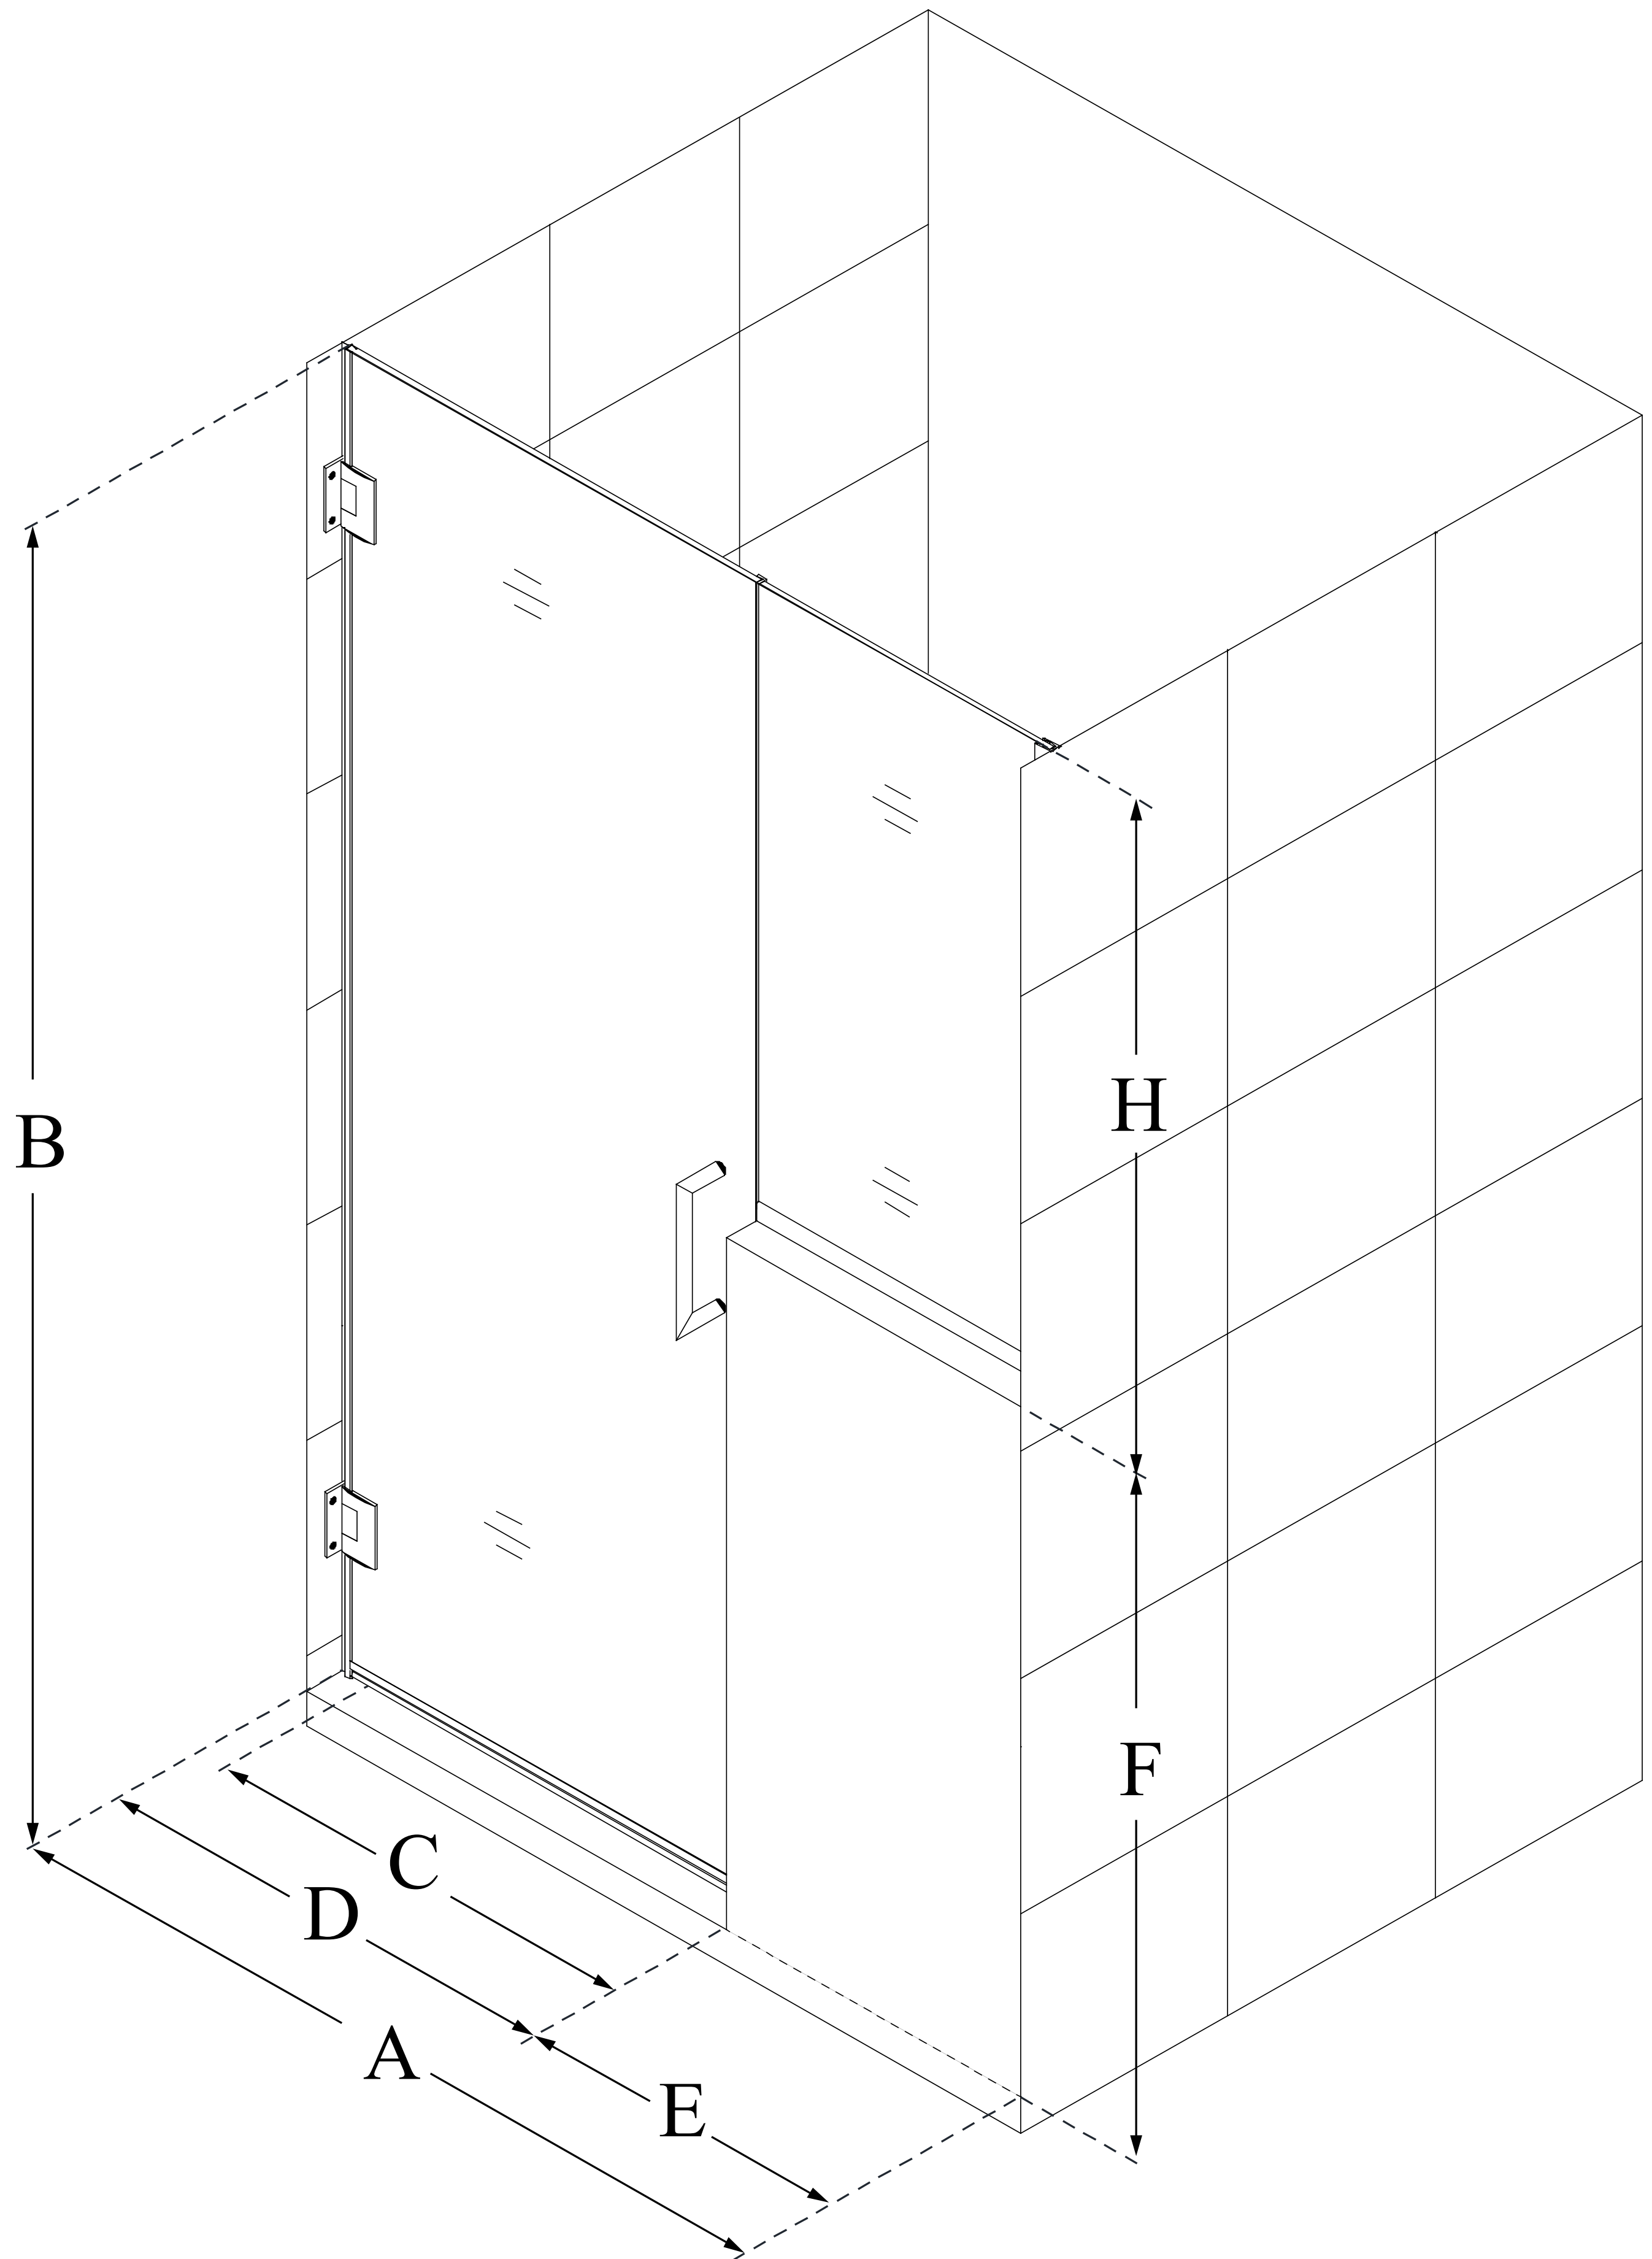

# UNIDOOR PLUS

DreamLine Unidoor Plus 65-65 1/2  
in. W x 72 in. H Hinged Shower Door  
with 34 in. Half Panel, Clear Glass

**SWING DOOR**

## CONFIGURATION DIMENSIONS:

**A: 65 - 65 1/2 in.**

MODEL WIDTH

**B: 72 in.**

MODEL HEIGHT

**C: 28 in.**

ACCESS WIDTH

**D: 29 in.**

DOOR WIDTH

**E: 36 in.**

INLINE BUTTRESS PANEL WIDTH

**F: 38 in.**

BUTTRESS WALL HEIGHT

**H: 34 in.**

BUTTRESS GLASS HEIGHT

DreamLine reserves the right to update or modify the hardware or materials pictured without prior notice for the purpose of product improvement and customer satisfaction.