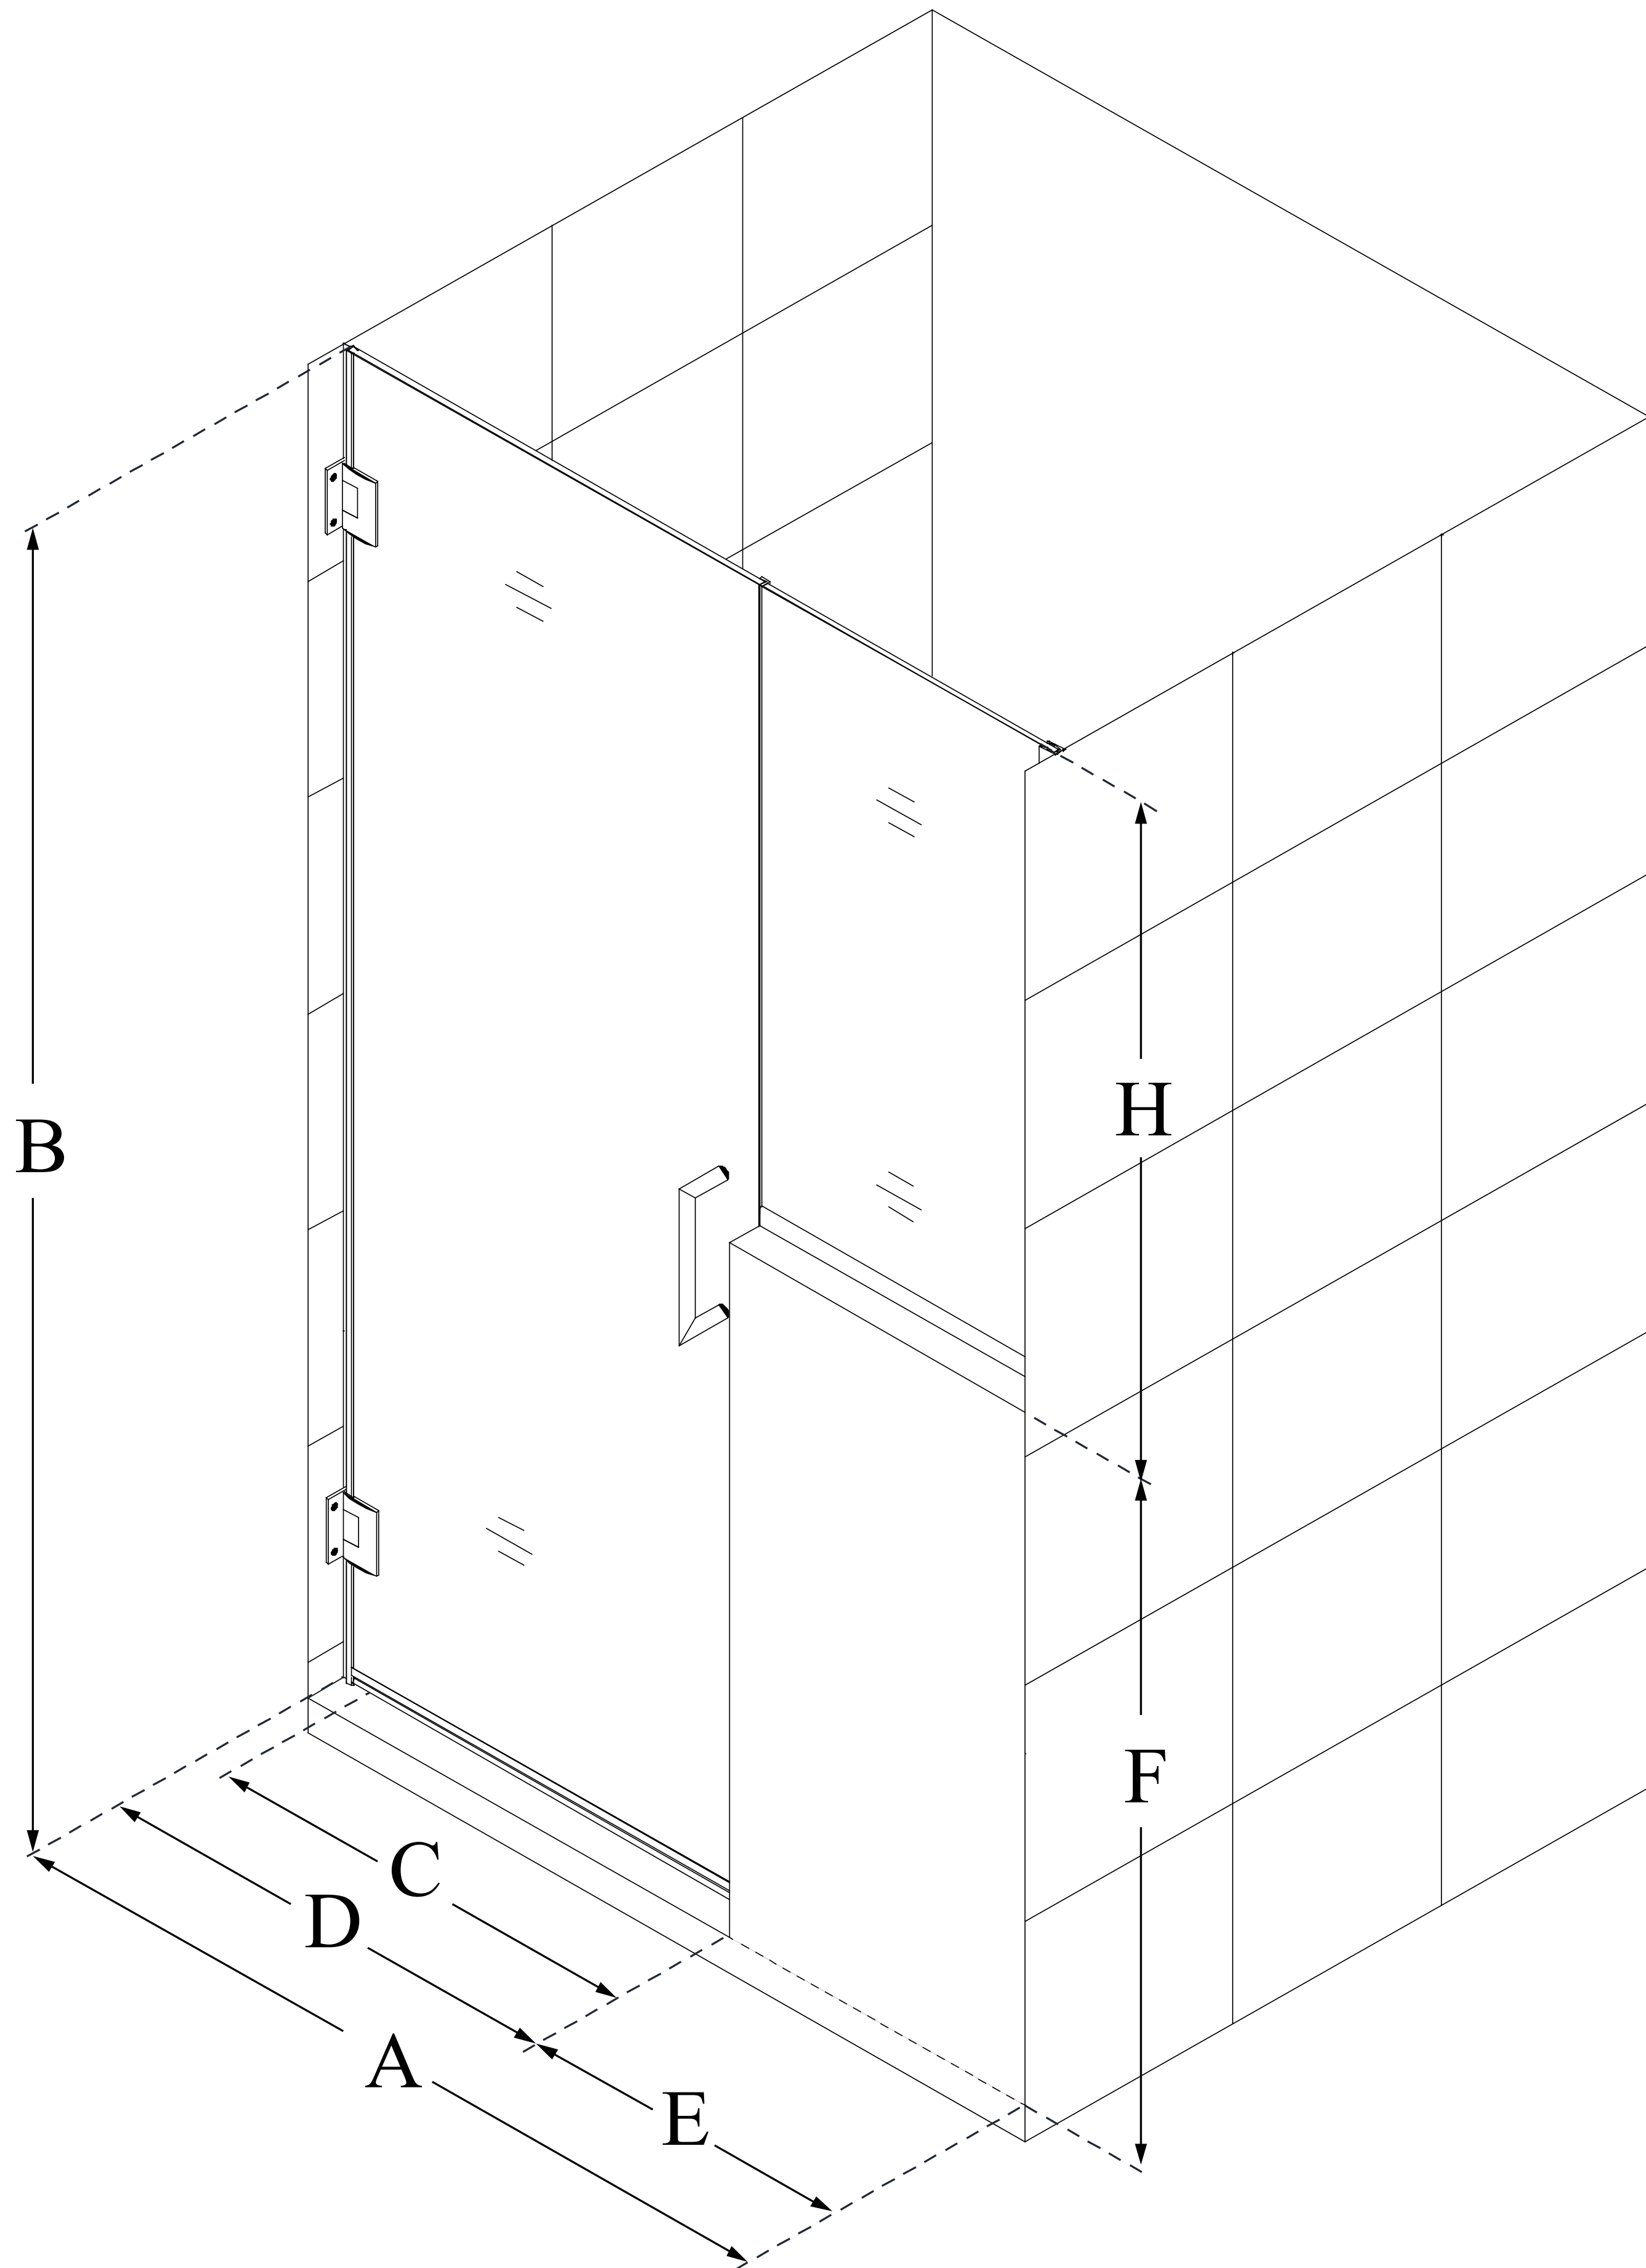

SHDR-24283634

UNIDOOR PLUS

DreamLine Unidoor Plus 64-64 1/2 in. W x 72 in. H Hinged Shower Door with 34 in. Half Panel, Clear Glass

SWING DOOR

CONFIGURATION DIMENSIONS:

A: 64 - 64 1/2 in.

MODEL WIDTH

B: 72 in.

MODEL HEIGHT

C: 27 in.

ACCESS WIDTH

D: 28 in.

DOOR WIDTH

E: 36 in.

INLINE BUTTRESS PANEL WIDTH

F: 38 in.

BUTTRESS WALL HEIGHT

H: 34 in.

BUTTRESS GLASS HEIGHT

DreamLine reserves the right to update or modify the hardware or materials pictured without prior notice for the purpose of product improvement and customer satisfaction.