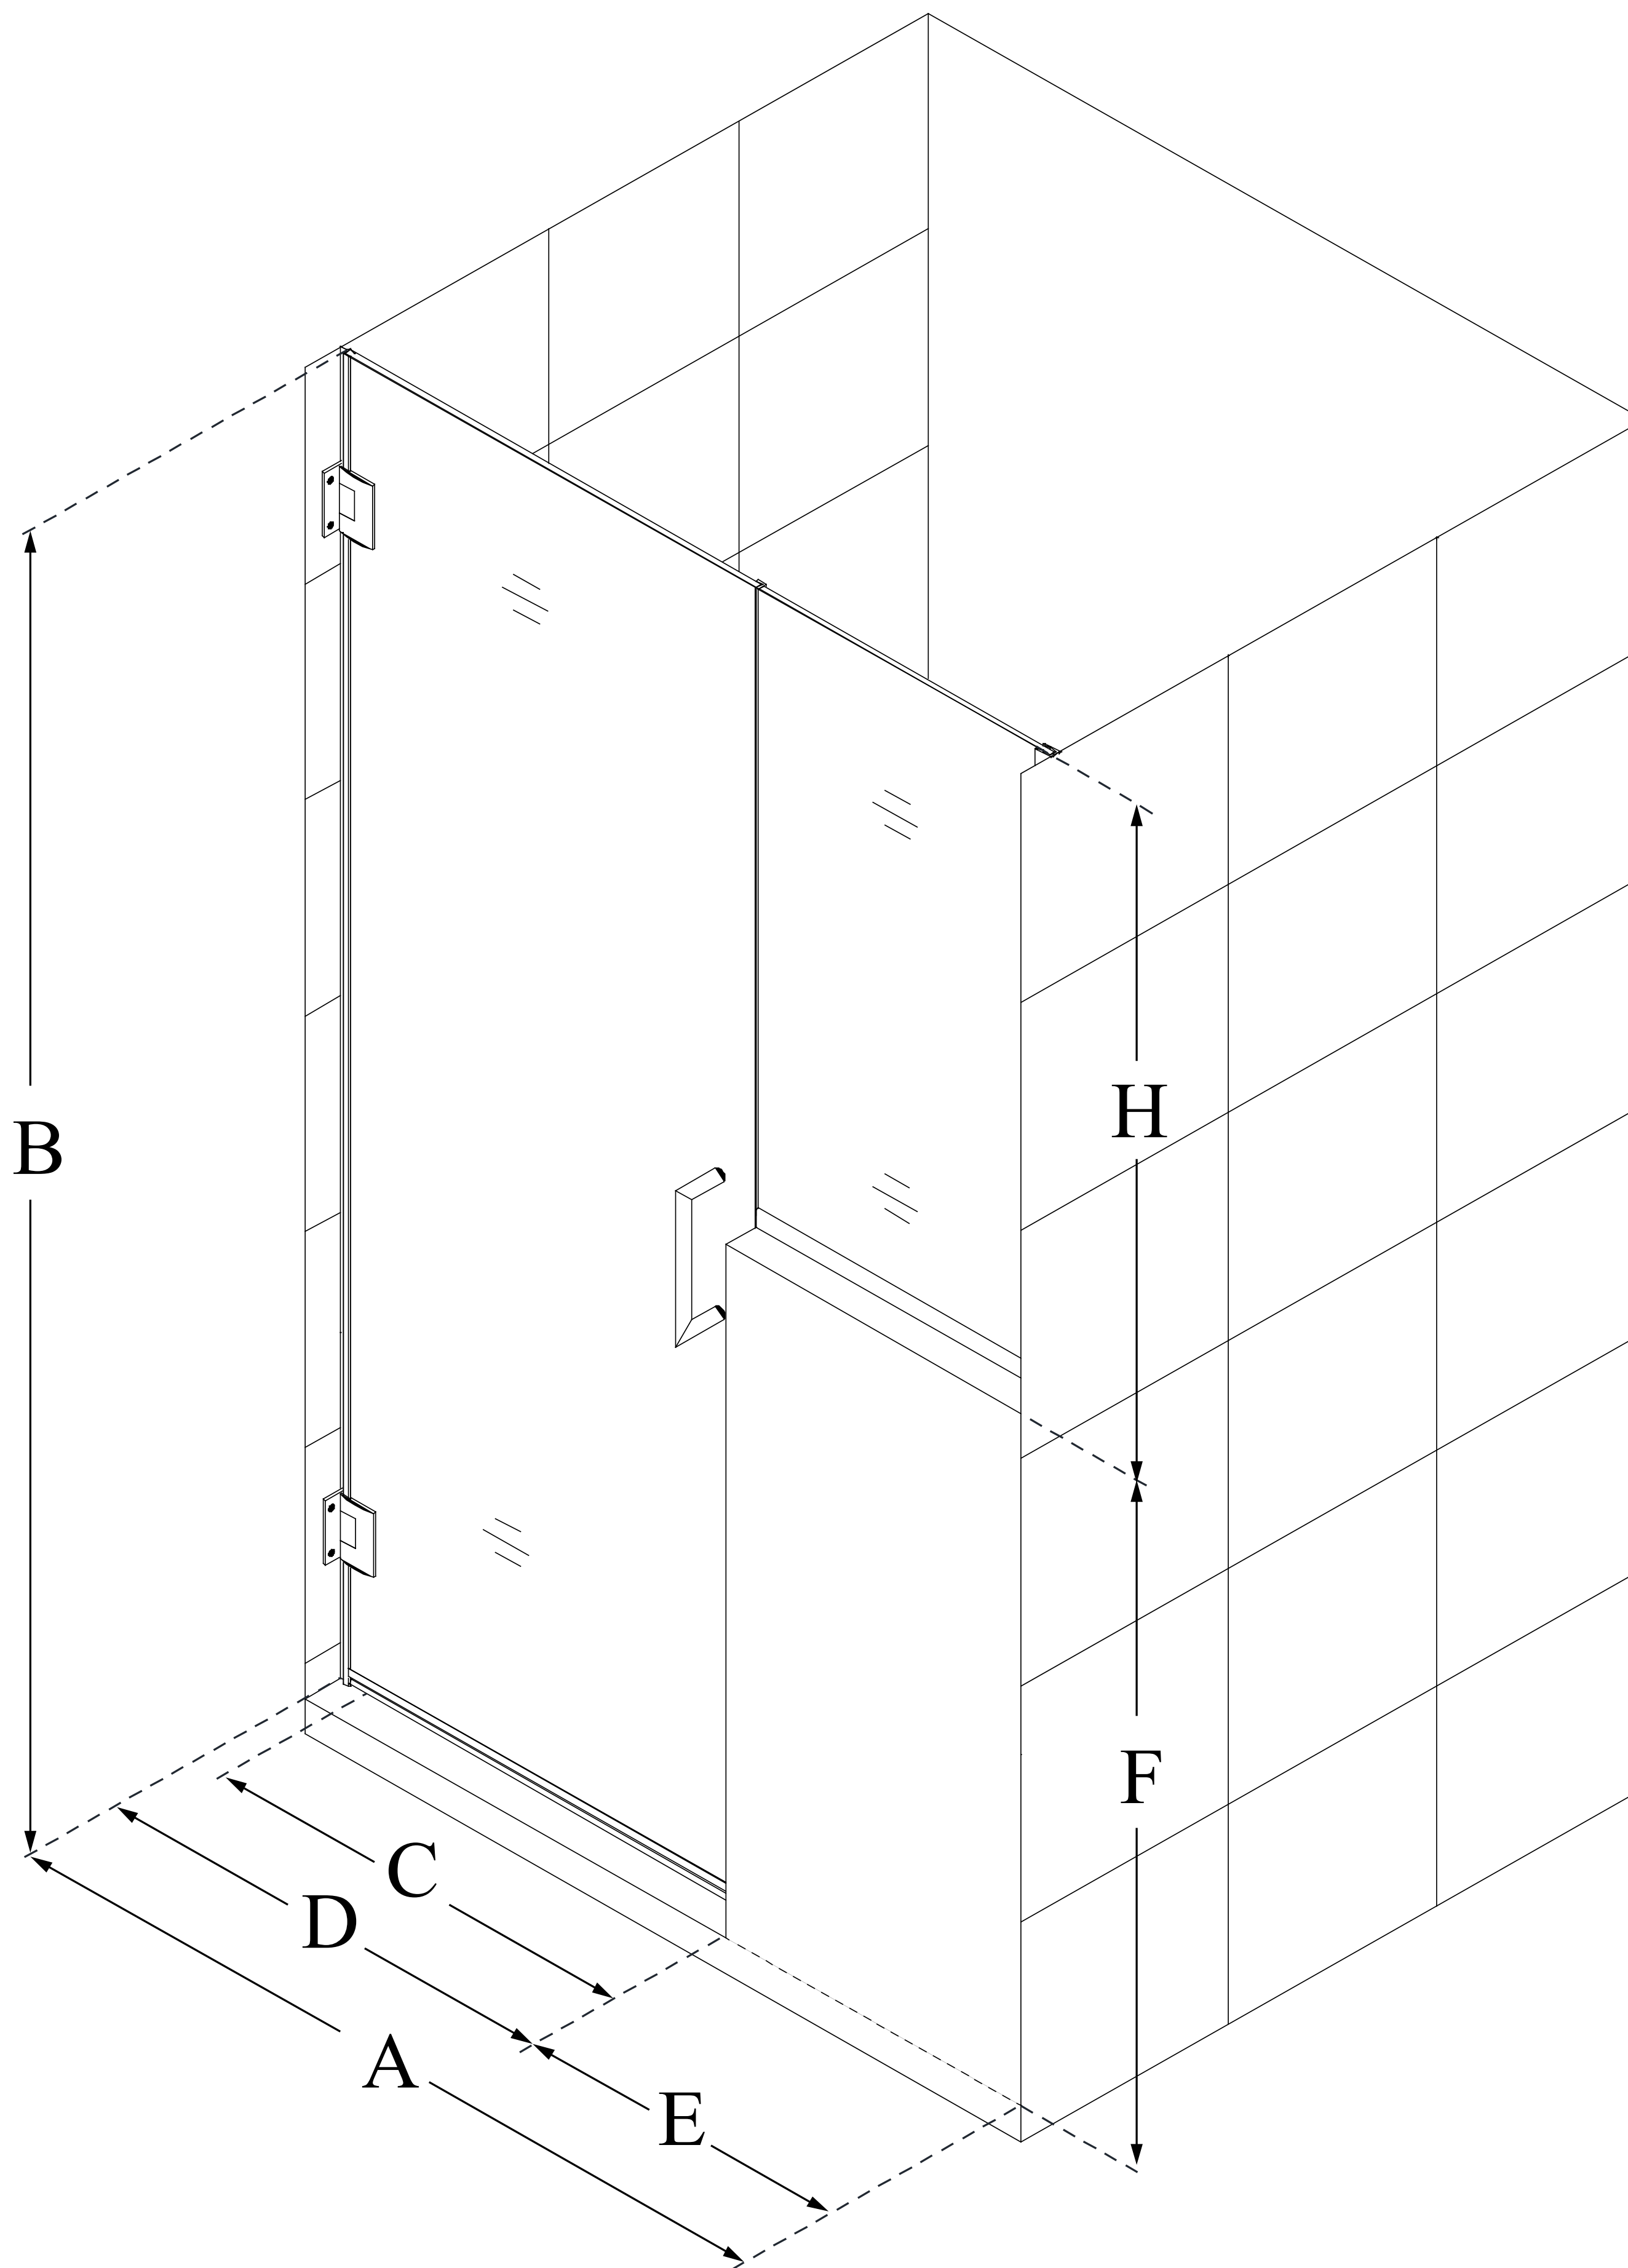

SHDR-24273636

UNIDOOR PLUS

DreamLine Unidoor Plus 63-63 1/2 in. W x 72 in. H Hinged Shower Door with 36 in. Half Panel, Clear Glass

SWING DOOR

CONFIGURATION DIMENSIONS:

A: 63 - 63 1/2 in.

MODEL WIDTH

B: 72 in.

MODEL HEIGHT

C: 26 in.

ACCESS WIDTH

D: 27 in.

DOOR WIDTH

E: 36 in.

INLINE BUTTRESS PANEL WIDTH

F: 36 in.

BUTTRESS WALL HEIGHT

H: 36 in.

BUTTRESS GLASS HEIGHT

DreamLine reserves the right to update or modify the hardware or materials pictured without prior notice for the purpose of product improvement and customer satisfaction.