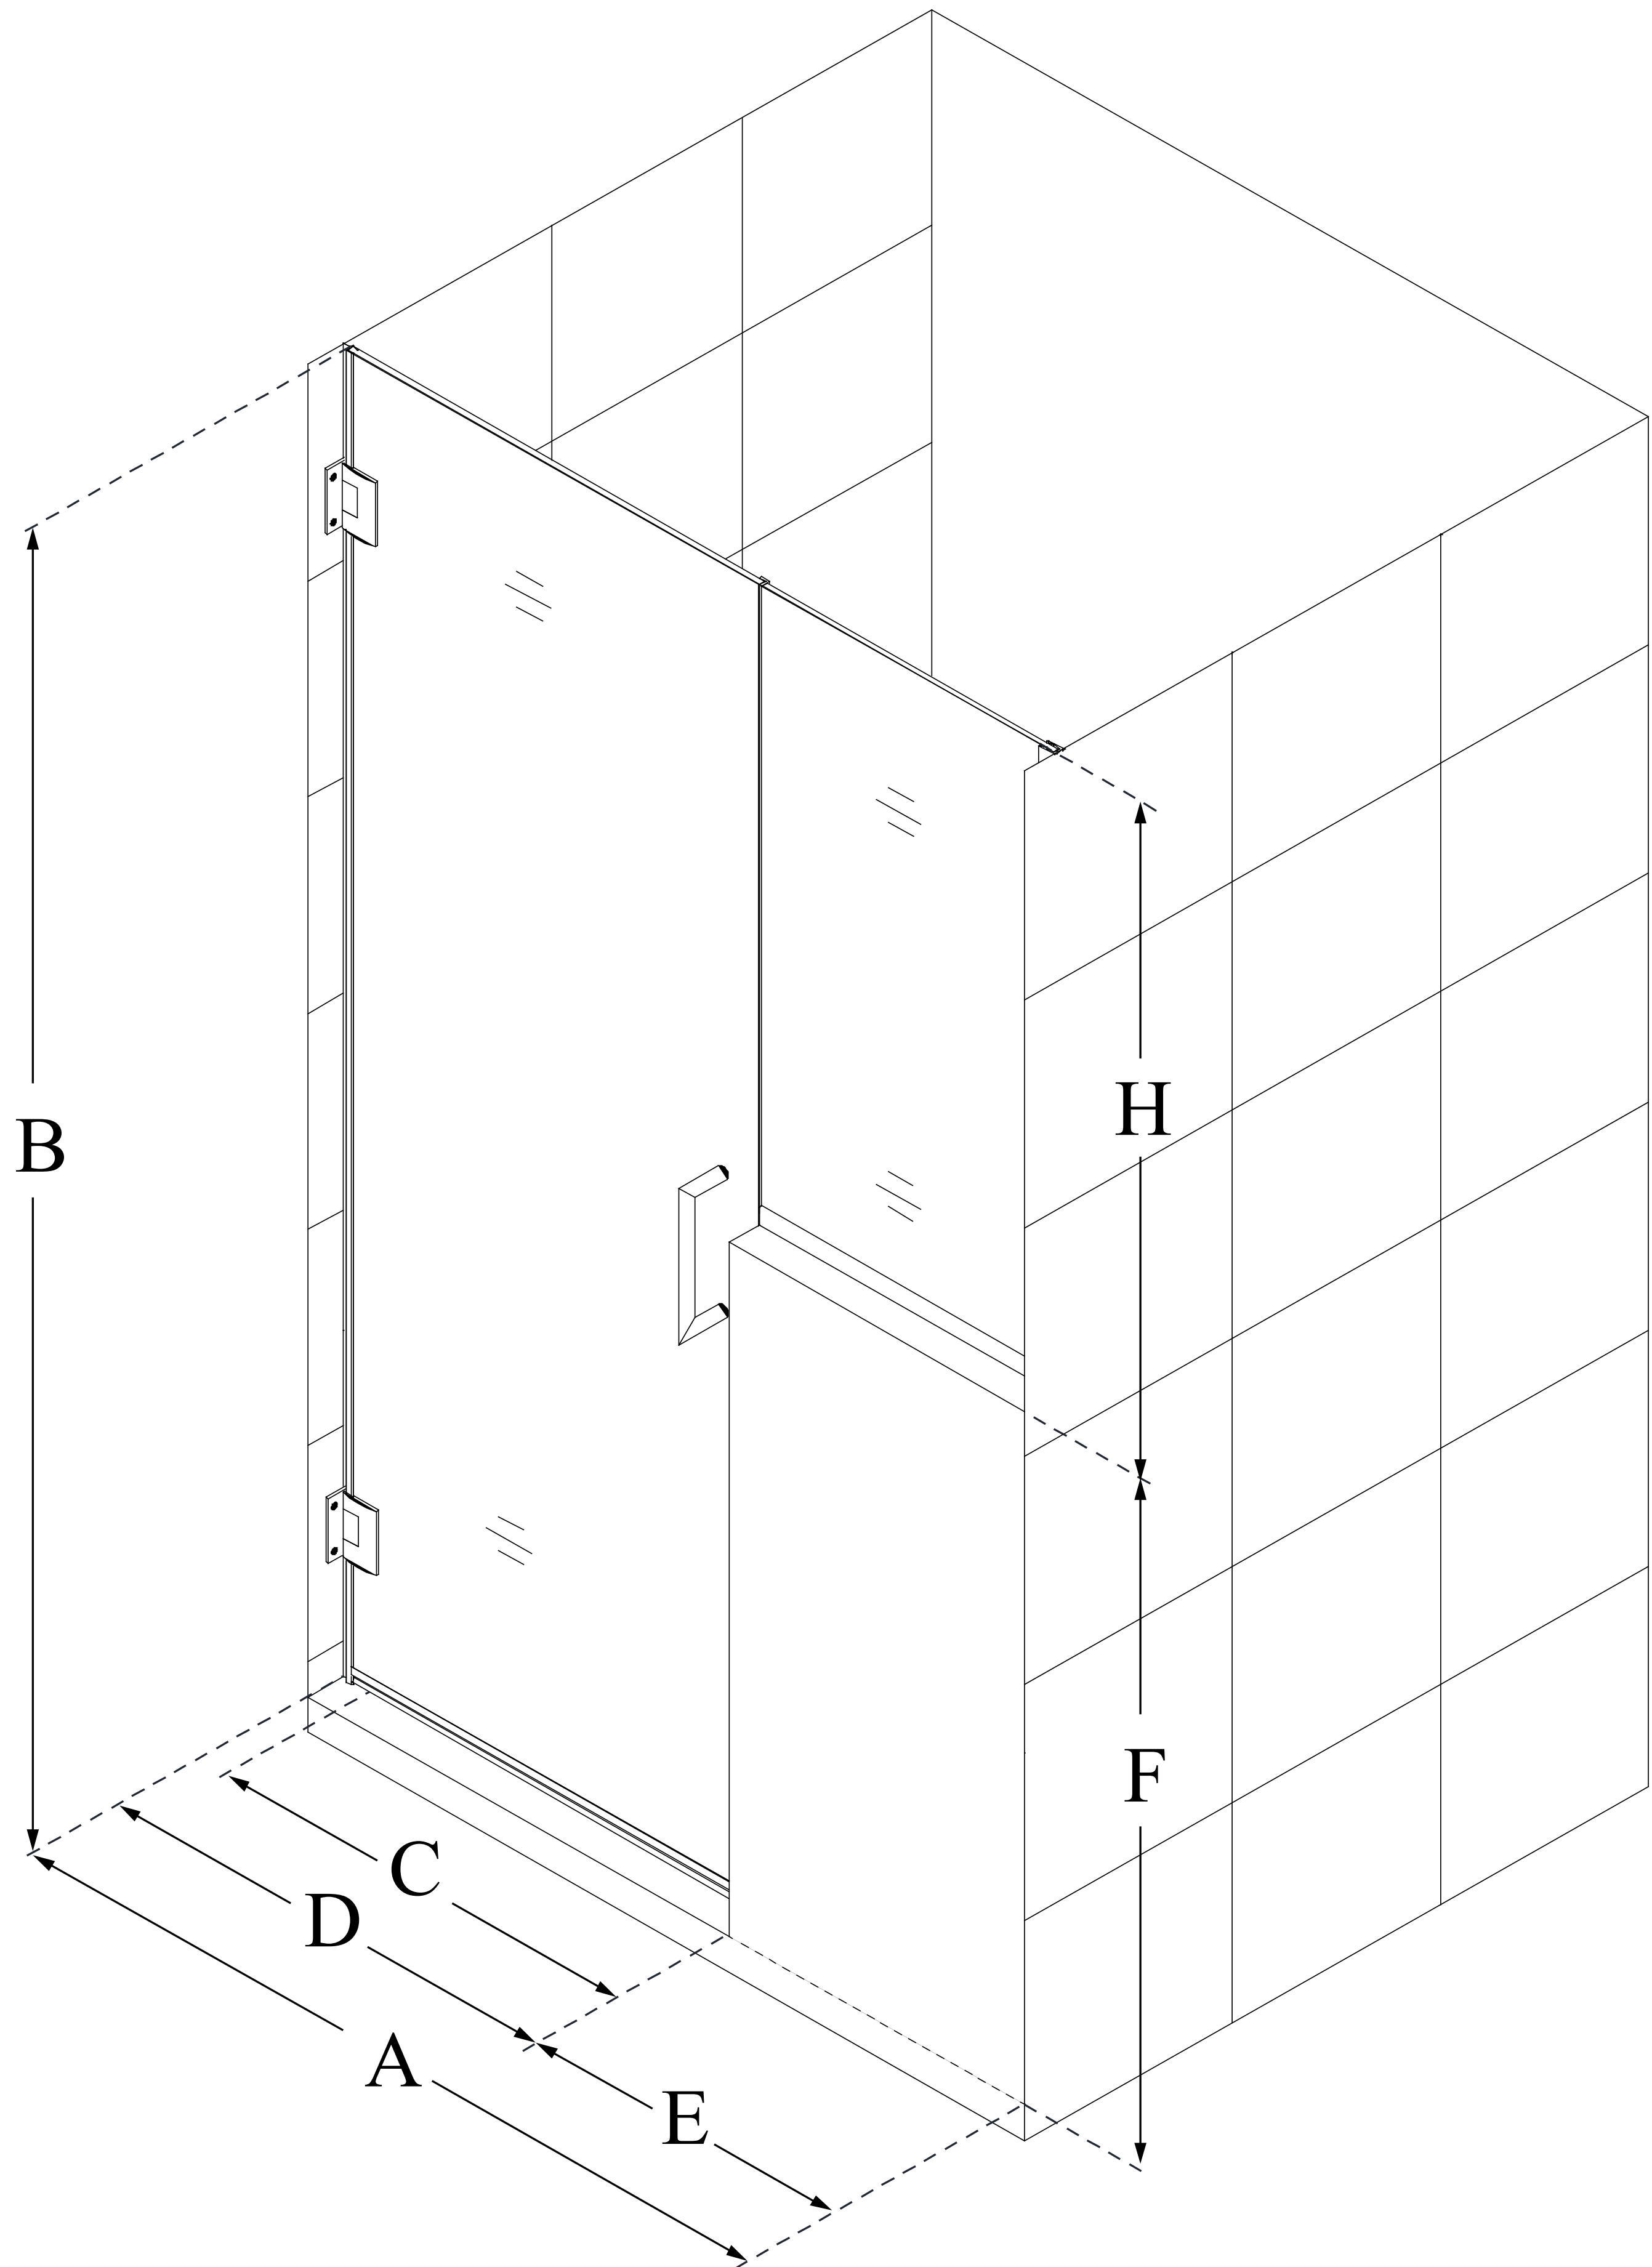

SHDR-24273634

UNIDOOR PLUS

DreamLine Unidoor Plus 63-63 1/2
in. W x 72 in. H Hinged Shower Door
with 34 in. Half Panel, Clear Glass

SWING DOOR

CONFIGURATION DIMENSIONS:

A: 63 - 63 1/2 in.

MODEL WIDTH

B: 72 in.

MODEL HEIGHT

C: 26 in.

ACCESS WIDTH

D: 27 in.

DOOR WIDTH

E: 36 in.

INLINE BUTTRESS PANEL WIDTH

F: 38 in.

BUTTRESS WALL HEIGHT

H: 34 in.

BUTTRESS GLASS HEIGHT

DreamLine reserves the right to update or modify the hardware or materials pictured without prior notice for the purpose of product improvement and customer satisfaction.