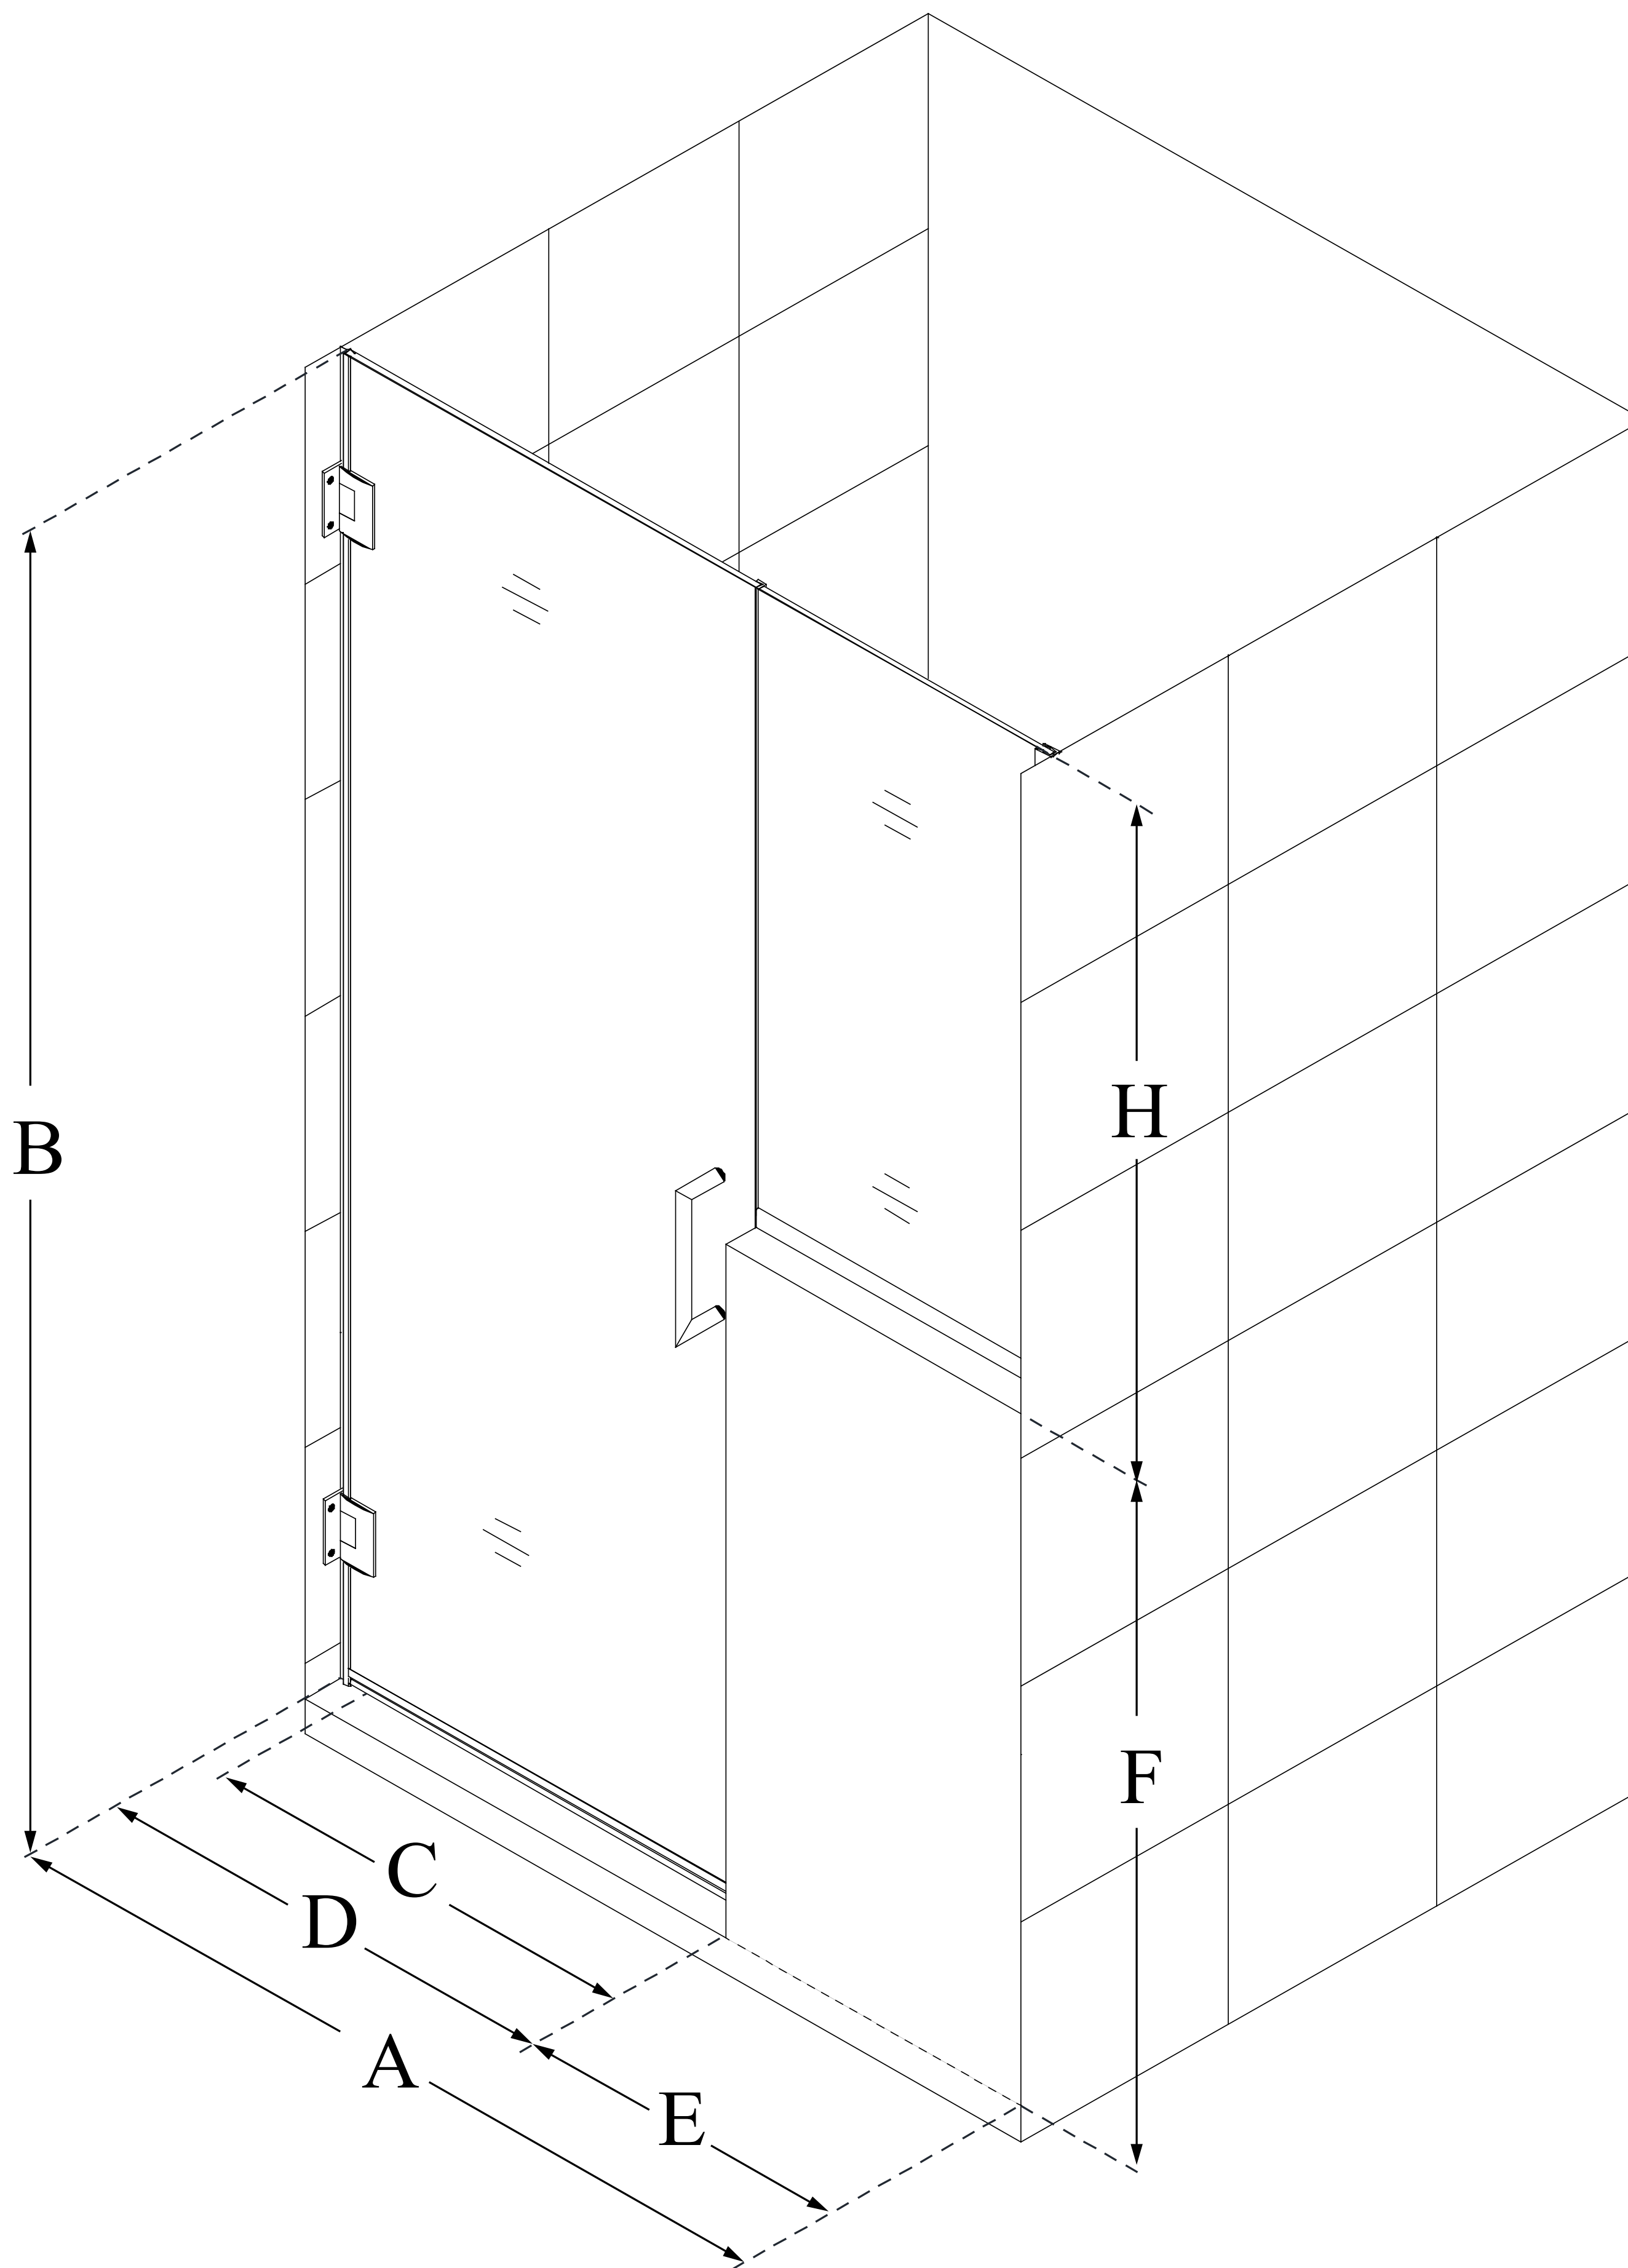

SHDR-24243636

UNIDOOR PLUS

DreamLine Unidoor Plus 60-60 1/2
in. W x 72 in. H Hinged Shower Door
with 36 in. Half Panel, Clear Glass

SWING DOOR

CONFIGURATION DIMENSIONS:

A: 60 - 60 1/2 in.

MODEL WIDTH

B: 72 in.

MODEL HEIGHT

C: 23 in.

ACCESS WIDTH

D: 24 in.

DOOR WIDTH

E: 36 in.

INLINE BUTTRESS PANEL WIDTH

F: 36 in.

BUTTRESS WALL HEIGHT

H: 36 in.

BUTTRESS GLASS HEIGHT

DreamLine reserves the right to update or modify the hardware or materials pictured without prior notice for the purpose of product improvement and customer satisfaction.